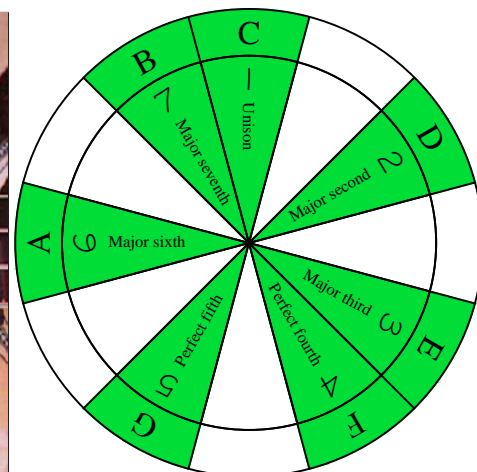

C
 major scale
 (ionian mode)
CAGED
BASS
 Low E : EADG
 4-string bass
 box shapes
 (3nps)

C major scale (ionian mode)
 SEMITONOMETER

3C* at 12
 BOX
 SHAPE
 (3nps)

www.cagedoctaves.com

Zon Brookes

CAGED4BASS (Low E : 4-string bass) C major scale (ionian mode) : 3C* box shape at 12 (3nps)

CAGED4BASS (Low E : 4-string bass) **C major scale (ionian mode)** ENTIRE FINGERBOARD NOTE NAMES : 3C* box shape at 12 (3nps)

CAGED4BASS (Low E : 4-string bass) **C major scale (ionian mode)** ENTIRE FINGERBOARD INTERVALS : 3C* box shape at 12 (3nps)