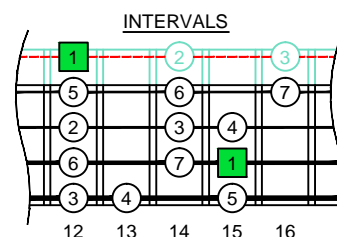

C
 major scale
 (ionian mode)
CAGED
BASS
 Low E : EADG
 4-string bass
 box shapes
 (3nps)

C major scale (ionian mode)
 SEMITONOMETER

3C* at 12
 BOX
 SHAPE
 (3nps)

www.cagedoctaves.com

Zon Brookes

CAGED4BASS (Low E : 4-string bass) C major scale (ionian mode) : 3C* box shape at 12 (3nps)

CAGED4BASS (Low E : 4-string bass) **C major scale (ionian mode)** ENTIRE FINGERBOARD NOTE NAMES : 3C* box shape at 12 (3nps)

CAGED4BASS (Low E : 4-string bass) **C major scale (ionian mode)** ENTIRE FINGERBOARD INTERVALS : 3C* box shape at 12 (3nps)