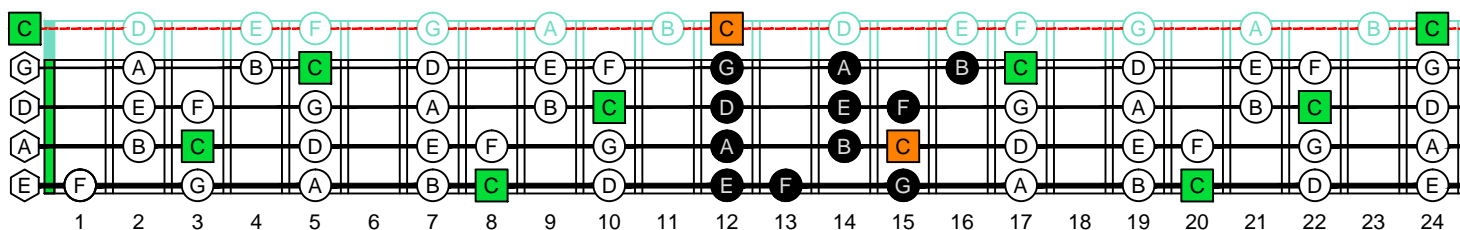

C
 major scale
 (ionian mode)
CAGED
BASS
 Low E : EADG
 4-string bass
 box shapes
 (3nps)

C major scale (ionian mode)
 SEMITONOMETER

3C* at 12
 BOX
 SHAPE
 (3nps)

www.cagedoctaves.com

Zon Brookes

CAGED4BASS (Low E : 4-string bass) C major scale (ionian mode) : 3C* box shape at 12 (3nps)

CAGED4BASS (Low E : 4-string bass) **C major scale (ionian mode)** ENTIRE FINGERBOARD NOTE NAMES : 3C* box shape at 12 (3nps)

CAGED4BASS (Low E : 4-string bass) **C major scale (ionian mode)** ENTIRE FINGERBOARD INTERVALS : 3C* box shape at 12 (3nps)