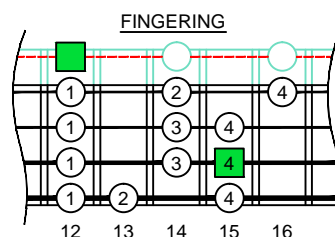

C
 major scale
 (ionian mode)
CAGED
BASS
 Low E : EADG
 4-string bass
 box shapes
 (3nps)

C major scale (ionian mode)
 SEMITONOMETER

3C* at 12
 BOX
 SHAPE
 (3nps)

www.cagedoctaves.com

Zon Brookes

CAGED4BASS (Low E : 4-string bass) C major scale (ionian mode) : 3C* box shape at 12 (3nps)

CAGED4BASS (Low E : 4-string bass) **C major scale (ionian mode)** ENTIRE FINGERBOARD NOTE NAMES : 3C* box shape at 12 (3nps)

CAGED4BASS (Low E : 4-string bass) **C major scale (ionian mode)** ENTIRE FINGERBOARD INTERVALS : 3C* box shape at 12 (3nps)