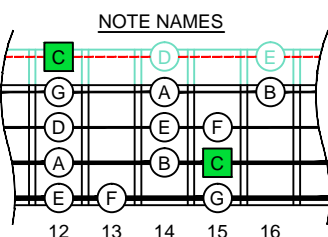

C
 major scale
 (ionian mode)
CAGED
BASS
 Low E : EADG
 4-string bass
 box shapes
 (3nps)

C major scale (ionian mode)
 SEMITONOMETER

3C* at 12
 BOX
 SHAPE
 (3nps)

www.cagedoctaves.com

Zon Brookes

CAGED4BASS (Low E : 4-string bass) C major scale (ionian mode) : 3C* box shape at 12 (3nps)

CAGED4BASS (Low E : 4-string bass) **C major scale (ionian mode)** ENTIRE FINGERBOARD NOTE NAMES : 3C* box shape at 12 (3nps)

CAGED4BASS (Low E : 4-string bass) **C major scale (ionian mode)** ENTIRE FINGERBOARD INTERVALS : 3C* box shape at 12 (3nps)