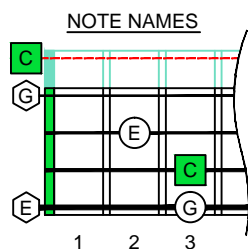

C major arpeggio

CAGED4BASS

Low E : EADG

4-string bass

box shapes

C major arpeggio SEMITONOMETER

3C* BOX SHAPE

www.cagedoctaves.com

Zon Brookes

CAGED4BASS (Low E : 4-string bass) C major arpeggio : 3C* box shape

CAGED4BASS (Low E : 4-string bass) C major arpeggio ENTIRE FINGERBOARD NOTE NAMES : 3C* box shape

CAGED4BASS (Low E : 4-string bass) C major arpeggio ENTIRE FINGERBOARD INTERVALS : 3C* box shape