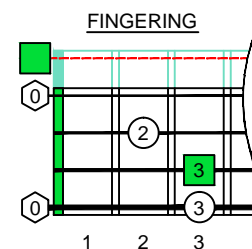

C major arpeggio

CAGED4BASS

Low E : EADG

4-string bass

box shapes

C major arpeggio SEMITONOMETER

3C* BOX SHAPE

www.cagedoctaves.com

Zon Brookes

CAGED4BASS (Low E : 4-string bass) C major arpeggio : 3C* box shape

CAGED4BASS (Low E : 4-string bass) C major arpeggio ENTIRE FINGERBOARD NOTE NAMES : 3C* box shape

CAGED4BASS (Low E : 4-string bass) C major arpeggio ENTIRE FINGERBOARD INTERVALS : 3C* box shape