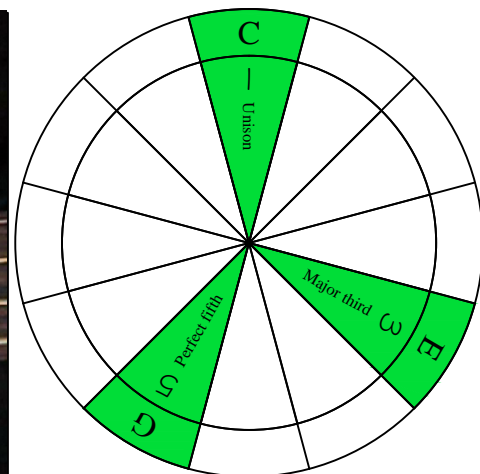

C major arpeggio

CAGED4BASS

Low E : EADG

4-string bass

box shapes

C major arpeggio SEMITONOMETER

3C* BOX SHAPE

www.cagedoctaves.com

Zon Brookes

CAGED4BASS (Low E : 4-string bass) C major arpeggio : 3C* box shape

CAGED4BASS (Low E : 4-string bass) C major arpeggio ENTIRE FINGERBOARD NOTE NAMES : 3C* box shape

CAGED4BASS (Low E : 4-string bass) C major arpeggio ENTIRE FINGERBOARD INTERVALS : 3C* box shape