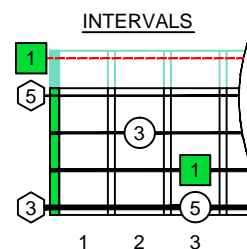

C major arpeggio

CAGED4BASS

Low E : EADG

4-string bass

box shapes

C major arpeggio SEMITONOMETER

3C* BOX SHAPE

www.cagedoctaves.com

Zon Brookes

CAGED4BASS (Low E : 4-string bass) C major arpeggio : 3C* box shape

CAGED4BASS (Low E : 4-string bass) C major arpeggio ENTIRE FINGERBOARD NOTE NAMES : 3C* box shape

CAGED4BASS (Low E : 4-string bass) C major arpeggio ENTIRE FINGERBOARD INTERVALS : 3C* box shape