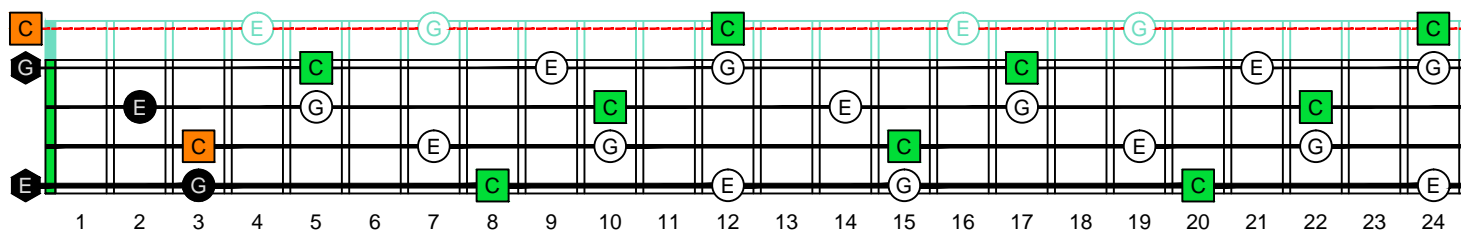

C major arpeggio

CAGED4BASS

Low E : EADG

4-string bass

box shapes

C major arpeggio SEMITONOMETER

3C* BOX SHAPE

www.cagedoctaves.com

Zon Brookes

CAGED4BASS (Low E : 4-string bass) C major arpeggio : 3C* box shape

CAGED4BASS (Low E : 4-string bass) C major arpeggio ENTIRE FINGERBOARD NOTE NAMES : 3C* box shape

CAGED4BASS (Low E : 4-string bass) C major arpeggio ENTIRE FINGERBOARD INTERVALS : 3C* box shape