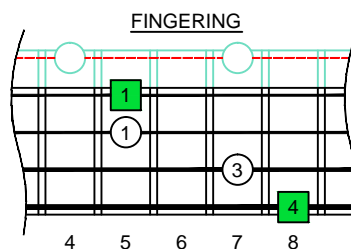

C major arpeggio

CAGED BASS

Low E : EADG
4-string bass
box shapes

C major arpeggio
SEMITONOMETER

4G1
BOX
SHAPE

www.cagedoctaves.com

Zon Brookes

CAGED4BASS (Low E : 4-string bass) C major arpeggio : 4G1 box shape

CAGED4BASS (Low E : 4-string bass) C major arpeggio ENTIRE FINGERBOARD NOTE NAMES : 4G1 box shape

CAGED4BASS (Low E : 4-string bass) C major arpeggio ENTIRE FINGERBOARD INTERVALS : 4G1 box shape