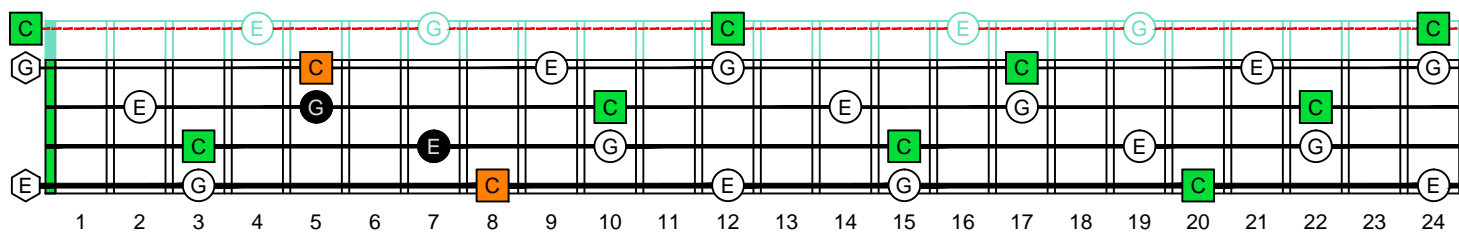

C major arpeggio

CAGED BASS

Low E : EADG
4-string bass
box shapes

C major arpeggio
SEMITONOMETER

4G1
BOX
SHAPE

www.cagedoctaves.com

Zon Brookes

CAGED4BASS (Low E : 4-string bass) C major arpeggio : 4G1 box shape

CAGED4BASS (Low E : 4-string bass) C major arpeggio ENTIRE FINGERBOARD NOTE NAMES : 4G1 box shape

CAGED4BASS (Low E : 4-string bass) C major arpeggio ENTIRE FINGERBOARD INTERVALS : 4G1 box shape