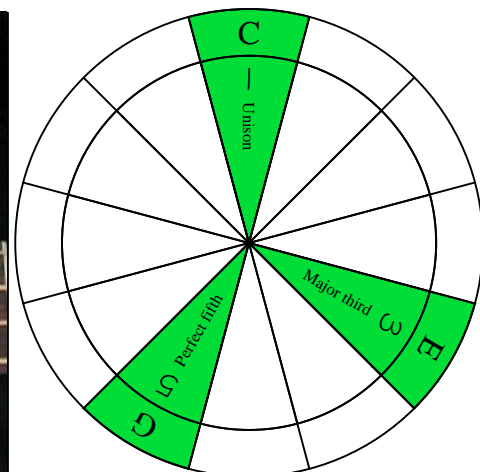

C major arpeggio

CAGED BASS

Low E : EADG
4-string bass
box shapes

C major arpeggio
SEMITONOMETER

4G1
BOX
SHAPE

www.cagedoctaves.com

Zon Brookes

CAGED4BASS (Low E : 4-string bass) C major arpeggio : 4G1 box shape

CAGED4BASS (Low E : 4-string bass) C major arpeggio ENTIRE FINGERBOARD NOTE NAMES : 4G1 box shape

CAGED4BASS (Low E : 4-string bass) C major arpeggio ENTIRE FINGERBOARD INTERVALS : 4G1 box shape