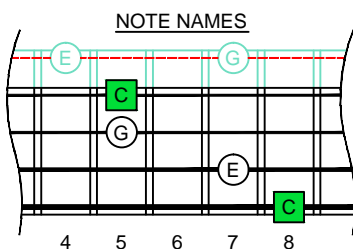

C major arpeggio

CAGED BASS

Low E : EADG
4-string bass
box shapes

C major arpeggio
SEMITONOMETER

4G1
BOX
SHAPE

www.cagedoctaves.com

Zon Brookes

CAGED4BASS (Low E : 4-string bass) C major arpeggio : 4G1 box shape

CAGED4BASS (Low E : 4-string bass) C major arpeggio ENTIRE FINGERBOARD NOTE NAMES : 4G1 box shape

CAGED4BASS (Low E : 4-string bass) C major arpeggio ENTIRE FINGERBOARD INTERVALS : 4G1 box shape