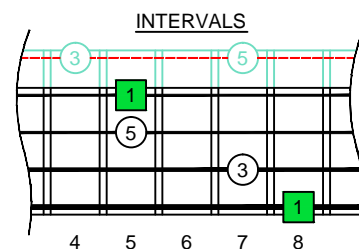

C major arpeggio

CAGED BASS

Low E : EADG
4-string bass
box shapes

C major arpeggio
SEMITONOMETER

4G1
BOX
SHAPE

www.cagedoctaves.com

Zon Brookes

CAGED4BASS (Low E : 4-string bass) C major arpeggio : 4G1 box shape

CAGED4BASS (Low E : 4-string bass) C major arpeggio ENTIRE FINGERBOARD NOTE NAMES : 4G1 box shape

CAGED4BASS (Low E : 4-string bass) C major arpeggio ENTIRE FINGERBOARD INTERVALS : 4G1 box shape