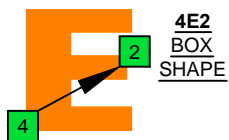

C major arpeggio

CAGED BASS

Low E : EADG
4-string bass
box shapes

C major arpeggio SEMITONOMETER

4E2 BOX SHAPE

www.cagedoctaves.com

Zon Brookes

CAGED4BASS (Low E : 4-string bass) C major arpeggio : 4E2 box shape

CAGED4BASS (Low E : 4-string bass) C major arpeggio ENTIRE FINGERBOARD NOTE NAMES : 4E2 box shape

CAGED4BASS (Low E : 4-string bass) C major arpeggio ENTIRE FINGERBOARD INTERVALS : 4E2 box shape