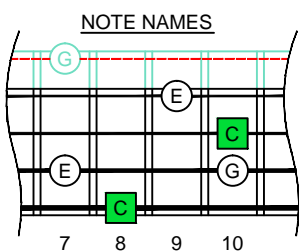

C major arpeggio

CAGED BASS

Low E : EADG
4-string bass
box shapes

C major arpeggio SEMITONOMETER

4E2 BOX SHAPE

www.cagedoctaves.com

Zon Brookes

CAGED4BASS (Low E : 4-string bass) C major arpeggio : 4E2 box shape

CAGED4BASS (Low E : 4-string bass) C major arpeggio ENTIRE FINGERBOARD NOTE NAMES : 4E2 box shape

CAGED4BASS (Low E : 4-string bass) C major arpeggio ENTIRE FINGERBOARD INTERVALS : 4E2 box shape