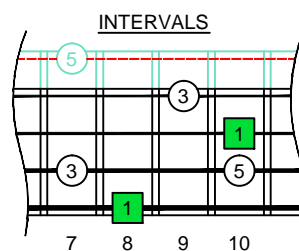

C major arpeggio

CAGED BASS

Low E : EADG
4-string bass
box shapes

C major arpeggio SEMITONOMETER

4E2 BOX SHAPE

www.cagedoctaves.com

Zon Brookes

CAGED4BASS (Low E : 4-string bass) C major arpeggio : 4E2 box shape

CAGED4BASS (Low E : 4-string bass) C major arpeggio ENTIRE FINGERBOARD NOTE NAMES : 4E2 box shape

CAGED4BASS (Low E : 4-string bass) C major arpeggio ENTIRE FINGERBOARD INTERVALS : 4E2 box shape