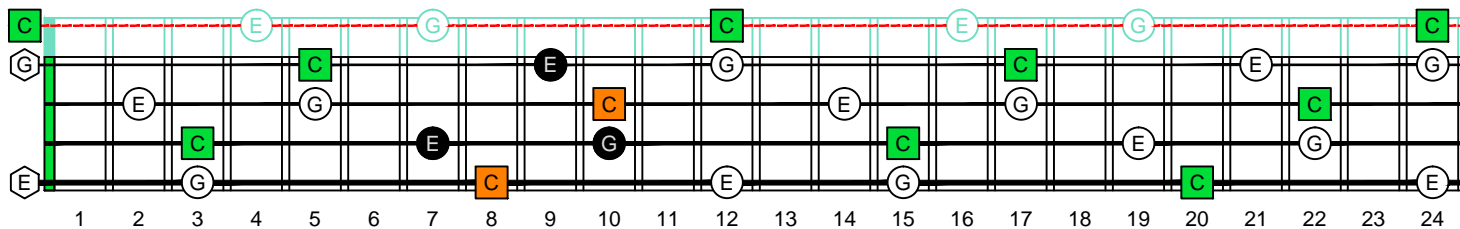

C major arpeggio

CAGED BASS

Low E : EADG
4-string bass
box shapes

C major arpeggio SEMITONOMETER

4E2 BOX SHAPE

www.cagedoctaves.com

Zon Brookes

CAGED4BASS (Low E : 4-string bass) C major arpeggio : 4E2 box shape

CAGED4BASS (Low E : 4-string bass) C major arpeggio ENTIRE FINGERBOARD NOTE NAMES : 4E2 box shape

CAGED4BASS (Low E : 4-string bass) C major arpeggio ENTIRE FINGERBOARD INTERVALS : 4E2 box shape