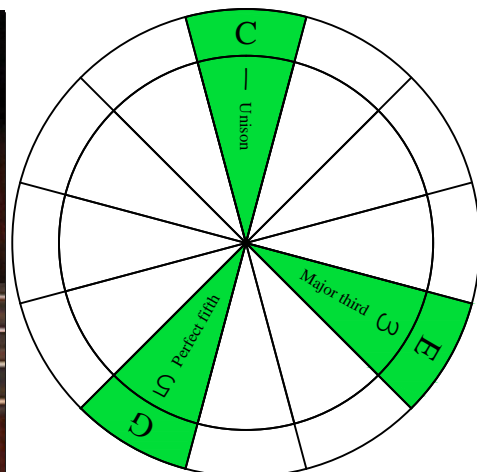

C major arpeggio

CAGED BASS

Low E : EADG
4-string bass
box shapes

C major arpeggio SEMITONOMETER

4E2 BOX SHAPE

www.cagedoctaves.com

Zon Brookes

CAGED4BASS (Low E : 4-string bass) C major arpeggio : 4E2 box shape

CAGED4BASS (Low E : 4-string bass) C major arpeggio ENTIRE FINGERBOARD NOTE NAMES : 4E2 box shape

CAGED4BASS (Low E : 4-string bass) C major arpeggio ENTIRE FINGERBOARD INTERVALS : 4E2 box shape