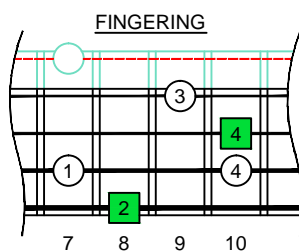

C major arpeggio

CAGED BASS

Low E : EADG
4-string bass
box shapes

C major arpeggio SEMITONOMETER

4E2 BOX SHAPE

www.cagedoctaves.com

Zon Brookes

CAGED4BASS (Low E : 4-string bass) C major arpeggio : 4E2 box shape

CAGED4BASS (Low E : 4-string bass) C major arpeggio ENTIRE FINGERBOARD NOTE NAMES : 4E2 box shape

CAGED4BASS (Low E : 4-string bass) C major arpeggio ENTIRE FINGERBOARD INTERVALS : 4E2 box shape