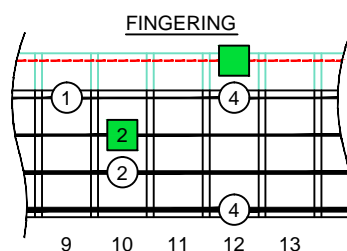

C major arpeggio

CAGED BASS

Low E : EADG
4-string bass
box shapes

C major arpeggio SEMITONOMETER

2D* BOX SHAPE

www.cagedoctaves.com

Zon Brookes

CAGED4BASS (Low E : 4-string bass) C major arpeggio : 2D* box shape

CAGED4BASS (Low E : 4-string bass) C major arpeggio ENTIRE FINGERBOARD NOTE NAMES : 2D* box shape

CAGED4BASS (Low E : 4-string bass) C major arpeggio ENTIRE FINGERBOARD INTERVALS : 2D* box shape