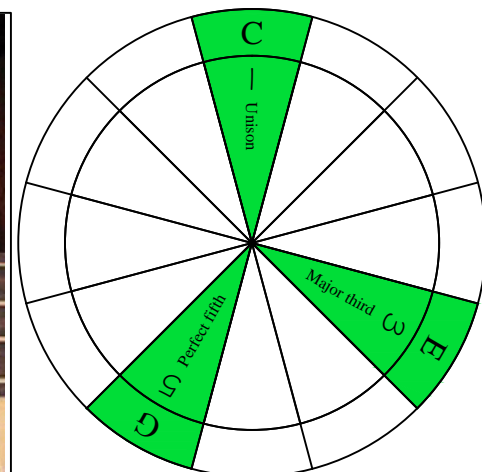

C major arpeggio

CAGED BASS

Low E : EADG
4-string bass
box shapes

C major arpeggio SEMITONOMETER

2D* BOX SHAPE

www.cagedoctaves.com

Zon Brookes

CAGED4BASS (Low E : 4-string bass) C major arpeggio : 2D* box shape

CAGED4BASS (Low E : 4-string bass) C major arpeggio ENTIRE FINGERBOARD NOTE NAMES : 2D* box shape

CAGED4BASS (Low E : 4-string bass) C major arpeggio ENTIRE FINGERBOARD INTERVALS : 2D* box shape