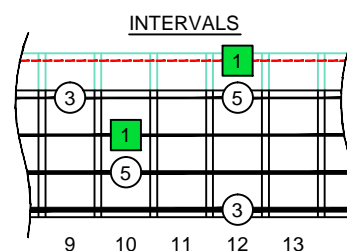

C major arpeggio

CAGED BASS

Low E : EADG
4-string bass
box shapes

C major arpeggio SEMITONOMETER

2D* BOX SHAPE

www.cagedoctaves.com

Zon Brookes

CAGED4BASS (Low E : 4-string bass) C major arpeggio : 2D* box shape

CAGED4BASS (Low E : 4-string bass) C major arpeggio ENTIRE FINGERBOARD NOTE NAMES : 2D* box shape

CAGED4BASS (Low E : 4-string bass) C major arpeggio ENTIRE FINGERBOARD INTERVALS : 2D* box shape