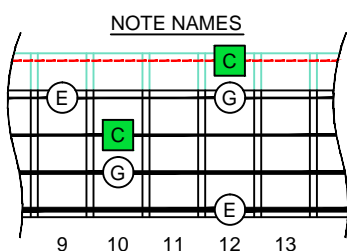

C major arpeggio

CAGED BASS

Low E : EADG
4-string bass
box shapes

C major arpeggio SEMITONOMETER

2D* BOX SHAPE

www.cagedoctaves.com

Zon Brookes

CAGED4BASS (Low E : 4-string bass) C major arpeggio : 2D* box shape

CAGED4BASS (Low E : 4-string bass) C major arpeggio ENTIRE FINGERBOARD NOTE NAMES : 2D* box shape

CAGED4BASS (Low E : 4-string bass) C major arpeggio ENTIRE FINGERBOARD INTERVALS : 2D* box shape