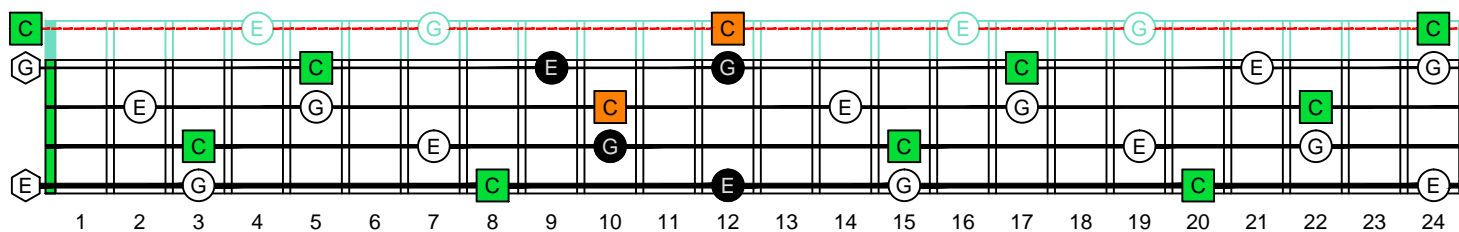

C major arpeggio

CAGED BASS

Low E : EADG
4-string bass
box shapes

C major arpeggio SEMITONOMETER

2D* BOX SHAPE

www.cagedoctaves.com

Zon Brookes

CAGED4BASS (Low E : 4-string bass) C major arpeggio : 2D* box shape

CAGED4BASS (Low E : 4-string bass) C major arpeggio ENTIRE FINGERBOARD NOTE NAMES : 2D* box shape

CAGED4BASS (Low E : 4-string bass) C major arpeggio ENTIRE FINGERBOARD INTERVALS : 2D* box shape