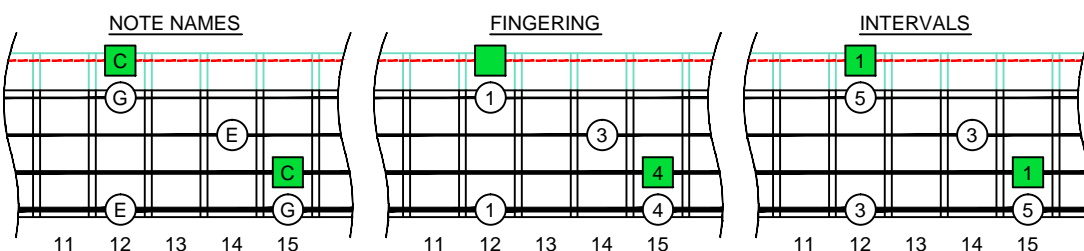

## CAGED BASS

Low E : EADG  
4-string bass  
box shapes

C major arpeggio SEMITONOMETER

3C\* at 12 BOX SHAPE

www.cagedoctaves.com

Zon Brookes

CAGED4BASS (Low E : 4-string bass) C major arpeggio : 3C\* box shape at 12

CAGED4BASS (Low E : 4-string bass) C major arpeggio ENTIRE FINGERBOARD NOTE NAMES : 3C\* box shape at 12

CAGED4BASS (Low E : 4-string bass) C major arpeggio ENTIRE FINGERBOARD INTERVALS : 3C\* box shape at 12