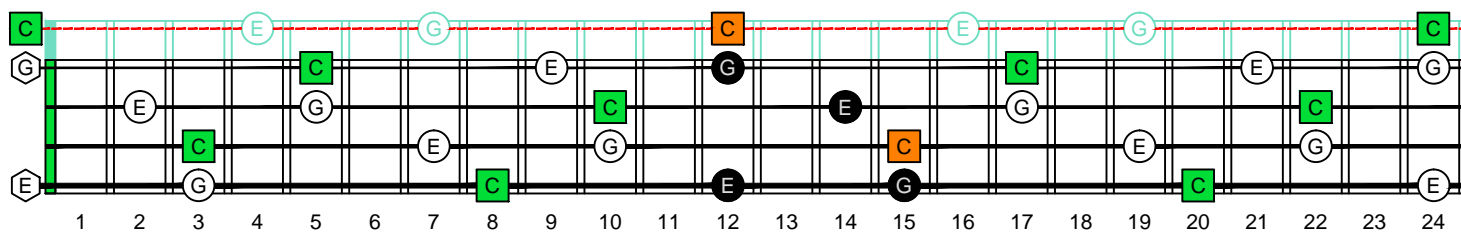

## CAGED BASS

Low E : EADG  
4-string bass  
box shapes

C major arpeggio SEMITONOMETER

3C\* at 12 BOX SHAPE

www.cagedoctaves.com

Zon Brookes

CAGED4BASS (Low E : 4-string bass) C major arpeggio : 3C\* box shape at 12

CAGED4BASS (Low E : 4-string bass) C major arpeggio ENTIRE FINGERBOARD NOTE NAMES : 3C\* box shape at 12

CAGED4BASS (Low E : 4-string bass) C major arpeggio ENTIRE FINGERBOARD INTERVALS : 3C\* box shape at 12