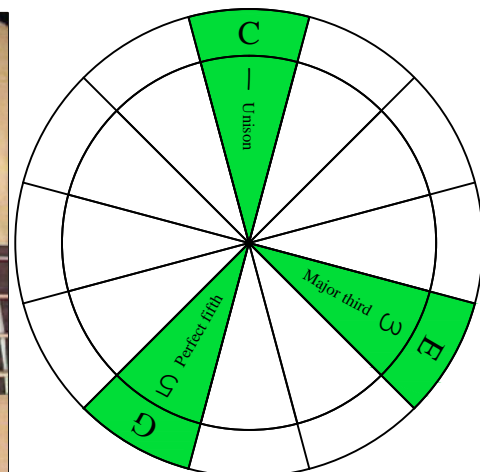

# C major arpeggio

## CAGED BASS

Low E : EADG  
4-string bass  
box shapes

C major arpeggio SEMITONOMETER

3C\* at 12 BOX SHAPE

www.cagedoctaves.com

Zon Brookes

CAGED4BASS (Low E : 4-string bass) C major arpeggio : 3C\* box shape at 12

CAGED4BASS (Low E : 4-string bass) C major arpeggio ENTIRE FINGERBOARD NOTE NAMES : 3C\* box shape at 12

CAGED4BASS (Low E : 4-string bass) C major arpeggio ENTIRE FINGERBOARD INTERVALS : 3C\* box shape at 12