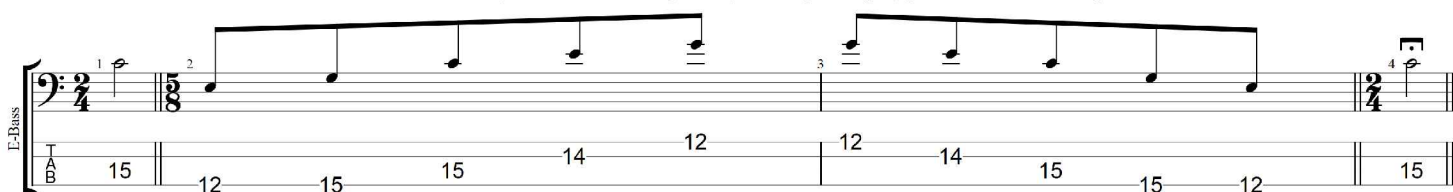

## CAGED BASS

Low E : EADG  
4-string bass  
box shapes

C major arpeggio SEMITONOMETER

3C\* at 12 BOX SHAPE

www.cagedoctaves.com

Zon Brookes

CAGED4BASS (Low E : 4-string bass) C major arpeggio : 3C\* box shape at 12

CAGED4BASS (Low E : 4-string bass) C major arpeggio ENTIRE FINGERBOARD NOTE NAMES : 3C\* box shape at 12

CAGED4BASS (Low E : 4-string bass) C major arpeggio ENTIRE FINGERBOARD INTERVALS : 3C\* box shape at 12