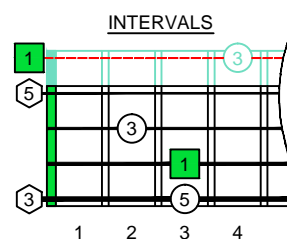

C
 major arpeggio
CAGED
BASS
 Low E : EADG
 4-string bass
 box shapes
 (3nps)

C major arpeggio
 SEMITONOMETER

3C*
 BOX
 SHAPE
 (3nps)

www.cagedoctaves.com

Zon Brookes

CAGED4BASS (Low E : 4-string bass) C major arpeggio : 3C* box shape (3nps)

CAGED4BASS (Low E : 4-string bass) **C major arpeggio** ENTIRE FINGERBOARD NOTE NAMES : **3C*** box shape (3nps)

CAGED4BASS (Low E : 4-string bass) **C major arpeggio** ENTIRE FINGERBOARD INTERVALS : **3C*** box shape (3nps)