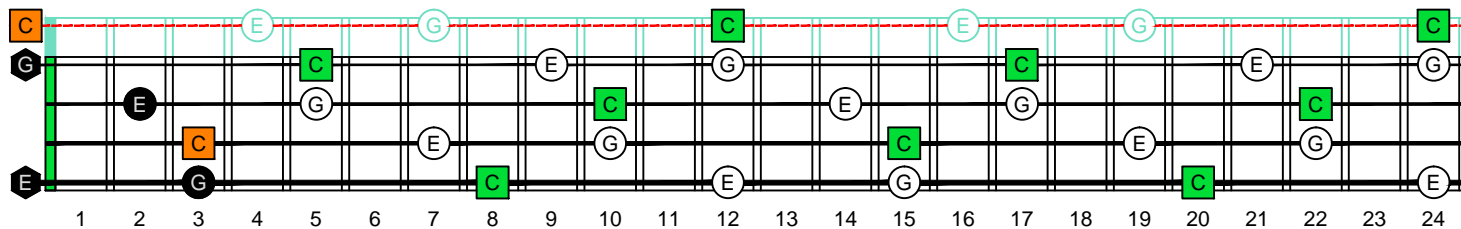

C
 major arpeggio
CAGED
BASS
 Low E : EADG
 4-string bass
 box shapes
 (3nps)

C major arpeggio
 SEMITONOMETER

3C*
 BOX
 SHAPE
 (3nps)

www.cagedoctaves.com

Zon Brookes

CAGED4BASS (Low E : 4-string bass) C major arpeggio : 3C* box shape (3nps)

CAGED4BASS (Low E : 4-string bass) **C major arpeggio** ENTIRE FINGERBOARD NOTE NAMES : **3C*** box shape (3nps)

CAGED4BASS (Low E : 4-string bass) **C major arpeggio** ENTIRE FINGERBOARD INTERVALS : **3C*** box shape (3nps)