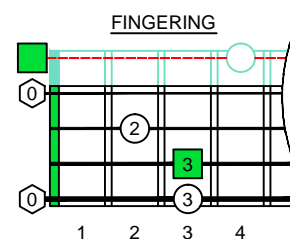

C
 major arpeggio
CAGED
BASS
 Low E : EADG
 4-string bass
 box shapes
 (3nps)

C major arpeggio
 SEMITONOMETER

3C*
 BOX
 SHAPE
 (3nps)

www.cagedoctaves.com

Zon Brookes

CAGED4BASS (Low E : 4-string bass) C major arpeggio : 3C* box shape (3nps)

CAGED4BASS (Low E : 4-string bass) **C major arpeggio** ENTIRE FINGERBOARD NOTE NAMES : **3C*** box shape (3nps)

CAGED4BASS (Low E : 4-string bass) **C major arpeggio** ENTIRE FINGERBOARD INTERVALS : **3C*** box shape (3nps)