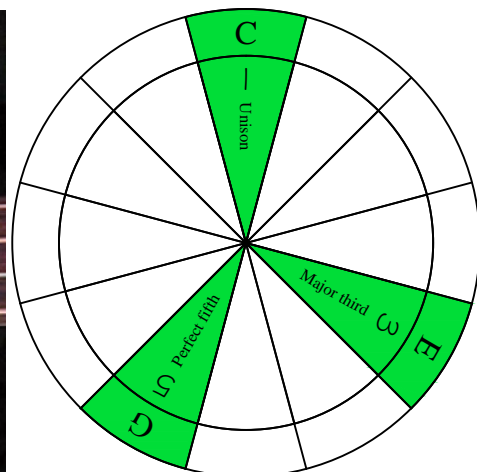

C
 major arpeggio
CAGED
BASS
 Low E : EADG
 4-string bass
 box shapes
 (3nps)

C major arpeggio
 SEMITONOMETER

3C*
 BOX
 SHAPE
 (3nps)

www.cagedoctaves.com

Zon Brookes

CAGED4BASS (Low E : 4-string bass) C major arpeggio : 3C* box shape (3nps)

CAGED4BASS (Low E : 4-string bass) **C major arpeggio** ENTIRE FINGERBOARD NOTE NAMES : **3C*** box shape (3nps)

CAGED4BASS (Low E : 4-string bass) **C major arpeggio** ENTIRE FINGERBOARD INTERVALS : **3C*** box shape (3nps)