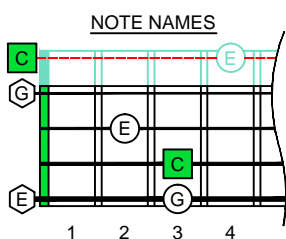

C
 major arpeggio
CAGED
BASS
 Low E : EADG
 4-string bass
 box shapes
 (3nps)

C major arpeggio
 SEMITONOMETER

3C*
 BOX
 SHAPE
 (3nps)

www.cagedoctaves.com

Zon Brookes

CAGED4BASS (Low E : 4-string bass) C major arpeggio : 3C* box shape (3nps)

CAGED4BASS (Low E : 4-string bass) **C major arpeggio** ENTIRE FINGERBOARD NOTE NAMES : **3C*** box shape (3nps)

CAGED4BASS (Low E : 4-string bass) **C major arpeggio** ENTIRE FINGERBOARD INTERVALS : **3C*** box shape (3nps)