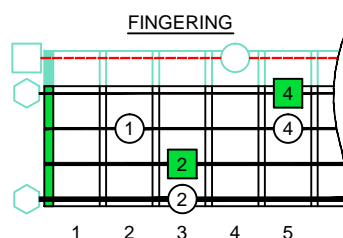

C major arpeggio

CAGED BASS

Low E : EADG
4-string bass
box shapes
(3nps)

C major arpeggio SEMITONOMETER

3A1 BOX SHAPE (3nps)

www.cagedoctaves.com

Zon Brookes

CAGED4BASS (Low E : 4-string bass) C major arpeggio : 3A1 box shape (3nps)

CAGED4BASS (Low E : 4-string bass) C major arpeggio ENTIRE FINGERBOARD NOTE NAMES : 3A1 box shape (3nps)

CAGED4BASS (Low E : 4-string bass) C major arpeggio ENTIRE FINGERBOARD INTERVALS : 3A1 box shape (3nps)