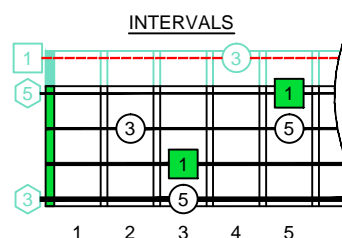

C major arpeggio

CAGED BASS

Low E : EADG
4-string bass
box shapes
(3nps)

C major arpeggio SEMITONOMETER

3A1 BOX SHAPE (3nps)

www.cagedoctaves.com

Zon Brookes

CAGED4BASS (Low E : 4-string bass) C major arpeggio : 3A1 box shape (3nps)

CAGED4BASS (Low E : 4-string bass) C major arpeggio ENTIRE FINGERBOARD NOTE NAMES : 3A1 box shape (3nps)

CAGED4BASS (Low E : 4-string bass) C major arpeggio ENTIRE FINGERBOARD INTERVALS : 3A1 box shape (3nps)