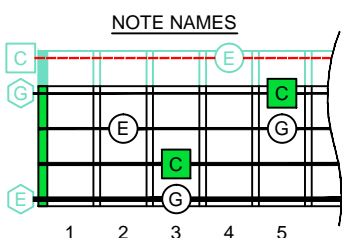

C major arpeggio

CAGED BASS

Low E : EADG
4-string bass
box shapes
(3nps)

C major arpeggio SEMITONOMETER

3A1 BOX SHAPE (3nps)

www.cagedoctaves.com

Zon Brookes

CAGED4BASS (Low E : 4-string bass) C major arpeggio : 3A1 box shape (3nps)

CAGED4BASS (Low E : 4-string bass) C major arpeggio ENTIRE FINGERBOARD NOTE NAMES : 3A1 box shape (3nps)

CAGED4BASS (Low E : 4-string bass) C major arpeggio ENTIRE FINGERBOARD INTERVALS : 3A1 box shape (3nps)