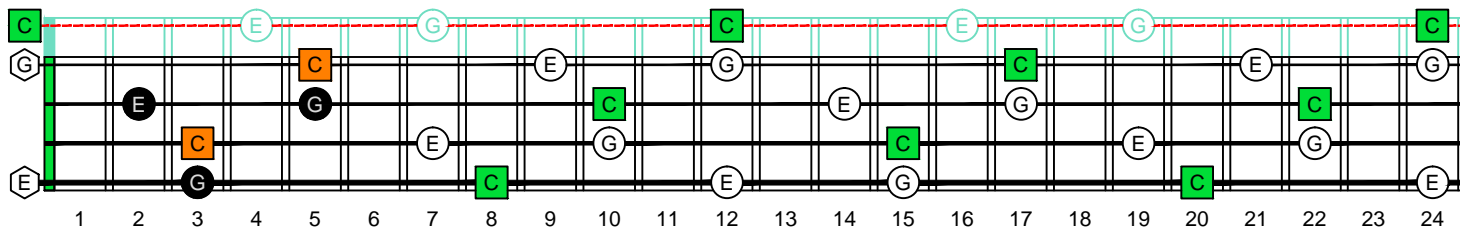

C major arpeggio

CAGED BASS

Low E : EADG
4-string bass
box shapes
(3nps)

C major arpeggio SEMITONOMETER

3A1 BOX SHAPE (3nps)

www.cagedoctaves.com

Zon Brookes

CAGED4BASS (Low E : 4-string bass) C major arpeggio : 3A1 box shape (3nps)

CAGED4BASS (Low E : 4-string bass) C major arpeggio ENTIRE FINGERBOARD NOTE NAMES : 3A1 box shape (3nps)

CAGED4BASS (Low E : 4-string bass) C major arpeggio ENTIRE FINGERBOARD INTERVALS : 3A1 box shape (3nps)