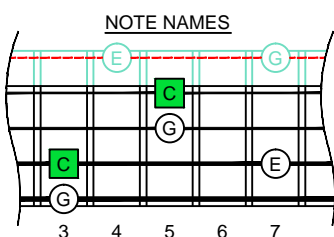

C
 major arpeggio
CAGED
BASS
 Low E : EADG
 4-string bass
 box shapes
 (3nps)

www.cagedoctaves.com

Zon Brookes

CAGED4BASS (Low E : 4-string bass) C major arpeggio : 3A1G box shape (3nps)

CAGED4BASS (Low E : 4-string bass) **C major arpeggio ENTIRE FINGERBOARD NOTE NAMES : 3A1G box shape (3nps)**

CAGED4BASS (Low E : 4-string bass) **C major arpeggio ENTIRE FINGERBOARD INTERVALS : 3A1G box shape (3nps)**