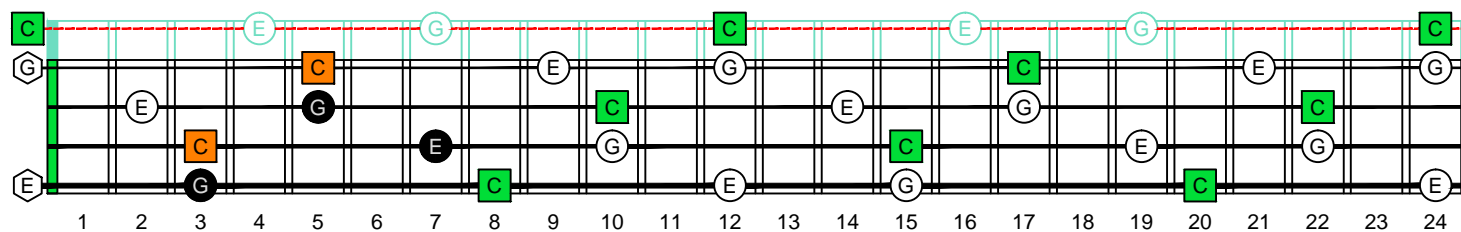

C
 major arpeggio
CAGED
BASS
 Low E : EADG
 4-string bass
 box shapes
 (3nps)

www.cagedoctaves.com

Zon Brookes

CAGED4BASS (Low E : 4-string bass) C major arpeggio : 3A1G box shape (3nps)

CAGED4BASS (Low E : 4-string bass) **C major arpeggio ENTIRE FINGERBOARD NOTE NAMES : 3A1G box shape (3nps)**

CAGED4BASS (Low E : 4-string bass) **C major arpeggio ENTIRE FINGERBOARD INTERVALS : 3A1G box shape (3nps)**