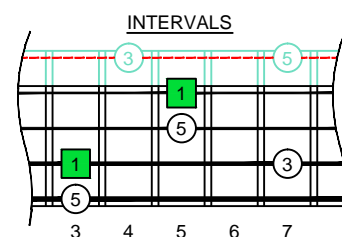

C
 major arpeggio
CAGED
BASS
 Low E : EADG
 4-string bass
 box shapes
 (3nps)

www.cagedoctaves.com

Zon Brookes

CAGED4BASS (Low E : 4-string bass) C major arpeggio : 3A1G box shape (3nps)

CAGED4BASS (Low E : 4-string bass) **C major arpeggio ENTIRE FINGERBOARD NOTE NAMES : 3A1G box shape (3nps)**

CAGED4BASS (Low E : 4-string bass) **C major arpeggio ENTIRE FINGERBOARD INTERVALS : 3A1G box shape (3nps)**