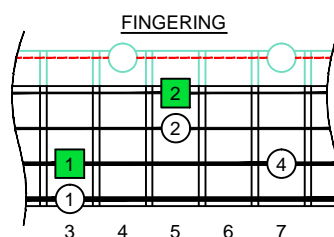

C
 major arpeggio
CAGED
BASS
 Low E : EADG
 4-string bass
 box shapes
 (3nps)

www.cagedoctaves.com

Zon Brookes

CAGED4BASS (Low E : 4-string bass) C major arpeggio : 3A1G box shape (3nps)

CAGED4BASS (Low E : 4-string bass) **C major arpeggio ENTIRE FINGERBOARD NOTE NAMES : 3A1G box shape (3nps)**

CAGED4BASS (Low E : 4-string bass) **C major arpeggio ENTIRE FINGERBOARD INTERVALS : 3A1G box shape (3nps)**