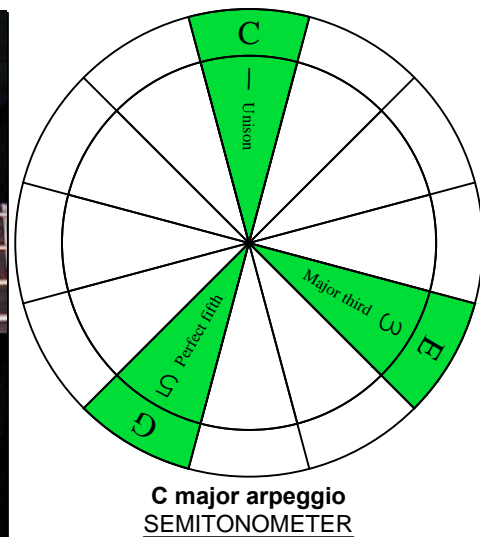

C
 major arpeggio
CAGED
BASS
 Low E : EADG
 4-string bass
 box shapes
 (3nps)

www.cagedoctaves.com

Zon Brookes

CAGED4BASS (Low E : 4-string bass) C major arpeggio : 3A1G box shape (3nps)

CAGED4BASS (Low E : 4-string bass) **C major arpeggio ENTIRE FINGERBOARD NOTE NAMES : 3A1G box shape (3nps)**

CAGED4BASS (Low E : 4-string bass) **C major arpeggio ENTIRE FINGERBOARD INTERVALS : 3A1G box shape (3nps)**