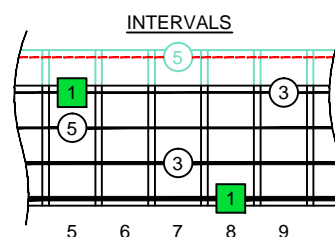

C major arpeggio

CAGED BASS

Low E : EADG
4-string bass
box shapes
(3nps)

C major arpeggio SEMITONOMETER

www.cagedoctaves.com

Zon Brookes

CAGED4BASS (Low E : 4-string bass) C major arpeggio : 4G1 box shape (3nps)

CAGED4BASS (Low E : 4-string bass) C major arpeggio ENTIRE FINGERBOARD NOTE NAMES : 4G1 box shape (3nps)

CAGED4BASS (Low E : 4-string bass) C major arpeggio ENTIRE FINGERBOARD INTERVALS : 4G1 box shape (3nps)