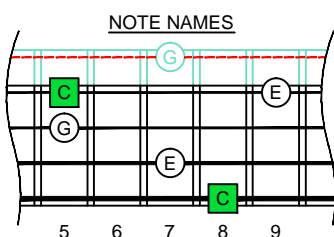

C major arpeggio

CAGED BASS

Low E : EADG
4-string bass
box shapes
(3nps)

C major arpeggio SEMITONOMETER

www.cagedoctaves.com

Zon Brookes

CAGED4BASS (Low E : 4-string bass) C major arpeggio : 4G1 box shape (3nps)

CAGED4BASS (Low E : 4-string bass) C major arpeggio ENTIRE FINGERBOARD NOTE NAMES : 4G1 box shape (3nps)

CAGED4BASS (Low E : 4-string bass) C major arpeggio ENTIRE FINGERBOARD INTERVALS : 4G1 box shape (3nps)