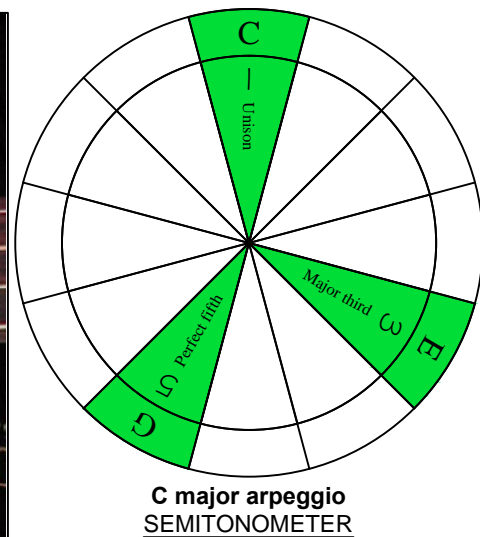

C major arpeggio

CAGED BASS

Low E : EADG
4-string bass
box shapes
(3nps)

C major arpeggio SEMITONOMETER

www.cagedoctaves.com

Zon Brookes

CAGED4BASS (Low E : 4-string bass) C major arpeggio : 4G1 box shape (3nps)

CAGED4BASS (Low E : 4-string bass) C major arpeggio ENTIRE FINGERBOARD NOTE NAMES : 4G1 box shape (3nps)

CAGED4BASS (Low E : 4-string bass) C major arpeggio ENTIRE FINGERBOARD INTERVALS : 4G1 box shape (3nps)