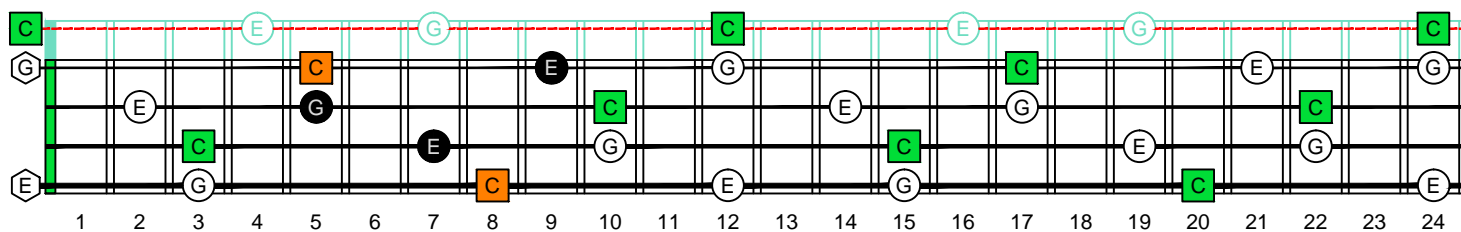

C major arpeggio

CAGED BASS

Low E : EADG
4-string bass
box shapes
(3nps)

C major arpeggio SEMITONOMETER

www.cagedoctaves.com

Zon Brookes

CAGED4BASS (Low E : 4-string bass) C major arpeggio : 4G1 box shape (3nps)

CAGED4BASS (Low E : 4-string bass) C major arpeggio ENTIRE FINGERBOARD NOTE NAMES : 4G1 box shape (3nps)

CAGED4BASS (Low E : 4-string bass) C major arpeggio ENTIRE FINGERBOARD INTERVALS : 4G1 box shape (3nps)