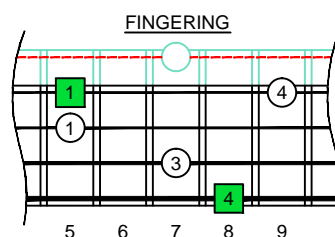

C major arpeggio

CAGED BASS

Low E : EADG
4-string bass
box shapes
(3nps)

C major arpeggio SEMITONOMETER

www.cagedoctaves.com

Zon Brookes

CAGED4BASS (Low E : 4-string bass) C major arpeggio : 4G1 box shape (3nps)

CAGED4BASS (Low E : 4-string bass) C major arpeggio ENTIRE FINGERBOARD NOTE NAMES : 4G1 box shape (3nps)

CAGED4BASS (Low E : 4-string bass) C major arpeggio ENTIRE FINGERBOARD INTERVALS : 4G1 box shape (3nps)