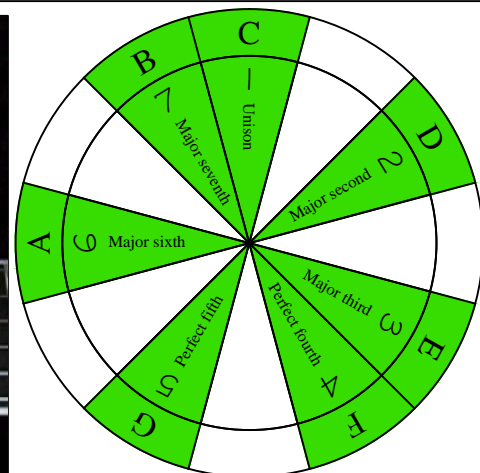

C
major scale
(ionian mode)
CAGED
octaves
EADGBE:
standard tuning
6-string guitar
box shapes

C major scale (ionian mode)
SEMITONOMETER

5C2
BOX
SHAPE

www.cagedoctaves.com

Zon Brookes

CAGED octaves (EADGBE standard tuning : 6-string guitar) C major scale (ionian mode) : 5C2 box shape

CAGED octaves (EADGBE standard tuning : 6-string guitar) C major scale (ionian mode) ENTIRE FINGERBOARD NOTE NAMES : 5C2 box shape

CAGED octaves (EADGBE standard tuning : 6-string guitar) C major scale (ionian mode) ENTIRE FINGERBOARD INTERVALS : 5C2 box shape