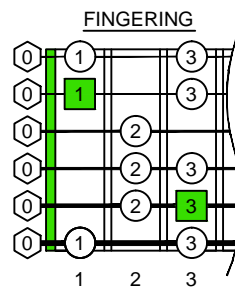

C
major scale
(ionian mode)
CAGED
octaves
EADGBE:
standard tuning
6-string guitar
box shapes

C major scale (ionian mode)
SEMITONOMETER

5C2
BOX
SHAPE

www.cagedoctaves.com

Zon Brookes

CAGED octaves (EADGBE standard tuning : 6-string guitar) C major scale (ionian mode) : 5C2 box shape

CAGED octaves (EADGBE standard tuning : 6-string guitar) C major scale (ionian mode) ENTIRE FINGERBOARD NOTE NAMES : 5C2 box shape

CAGED octaves (EADGBE standard tuning : 6-string guitar) C major scale (ionian mode) ENTIRE FINGERBOARD INTERVALS : 5C2 box shape