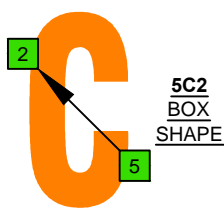

C
major scale
(ionian mode)
CAGED
octaves
EADGBE:
standard tuning
6-string guitar
box shapes

C major scale (ionian mode)
SEMITONOMETER

5C2
BOX
SHAPE

www.cagedoctaves.com

Zon Brookes

CAGED octaves (EADGBE standard tuning : 6-string guitar) C major scale (ionian mode) : 5C2 box shape

CAGED octaves (EADGBE standard tuning : 6-string guitar) C major scale (ionian mode) ENTIRE FINGERBOARD NOTE NAMES : 5C2 box shape

CAGED octaves (EADGBE standard tuning : 6-string guitar) C major scale (ionian mode) ENTIRE FINGERBOARD INTERVALS : 5C2 box shape