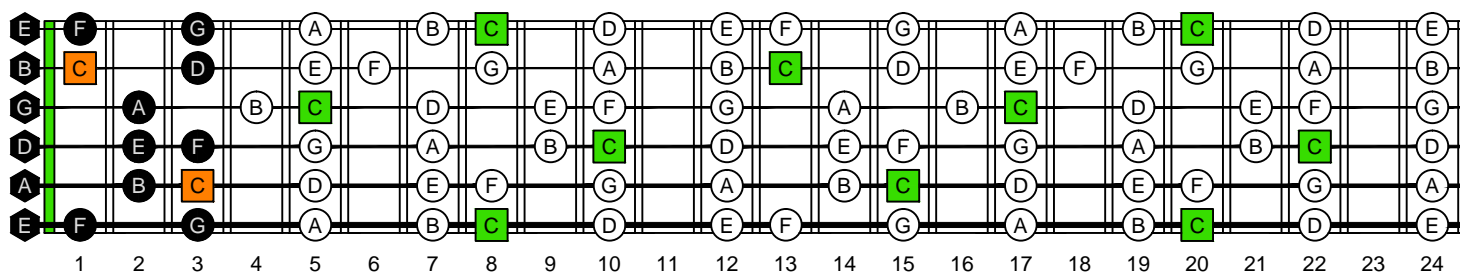

C
major scale
(ionian mode)
CAGED
octaves
EADGBE:
standard tuning
6-string guitar
box shapes

C major scale (ionian mode)
SEMITONOMETER

5C2
BOX
SHAPE

www.cagedoctaves.com

Zon Brookes

CAGED octaves (EADGBE standard tuning : 6-string guitar) C major scale (ionian mode) : 5C2 box shape

CAGED octaves (EADGBE standard tuning : 6-string guitar) C major scale (ionian mode) ENTIRE FINGERBOARD NOTE NAMES : 5C2 box shape

CAGED octaves (EADGBE standard tuning : 6-string guitar) C major scale (ionian mode) ENTIRE FINGERBOARD INTERVALS : 5C2 box shape