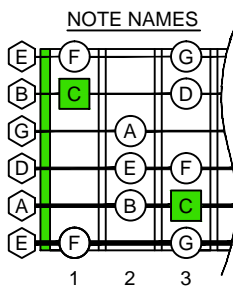

C
major scale
(ionian mode)
CAGED
octaves
EADGBE:
standard tuning
6-string guitar
box shapes

C major scale (ionian mode)
SEMITONOMETER

5C2
BOX
SHAPE

www.cagedoctaves.com

Zon Brookes

CAGED octaves (EADGBE standard tuning : 6-string guitar) C major scale (ionian mode) : 5C2 box shape

CAGED octaves (EADGBE standard tuning : 6-string guitar) C major scale (ionian mode) ENTIRE FINGERBOARD NOTE NAMES : 5C2 box shape

CAGED octaves (EADGBE standard tuning : 6-string guitar) C major scale (ionian mode) ENTIRE FINGERBOARD INTERVALS : 5C2 box shape