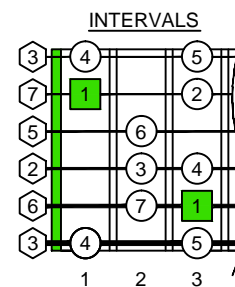

C
major scale
(ionian mode)
CAGED
octaves
EADGBE:
standard tuning
6-string guitar
box shapes

C major scale (ionian mode)
SEMITONOMETER

5C2
BOX
SHAPE

www.cagedoctaves.com

Zon Brookes

CAGED octaves (EADGBE standard tuning : 6-string guitar) C major scale (ionian mode) : 5C2 box shape

CAGED octaves (EADGBE standard tuning : 6-string guitar) C major scale (ionian mode) ENTIRE FINGERBOARD NOTE NAMES : 5C2 box shape

CAGED octaves (EADGBE standard tuning : 6-string guitar) C major scale (ionian mode) ENTIRE FINGERBOARD INTERVALS : 5C2 box shape