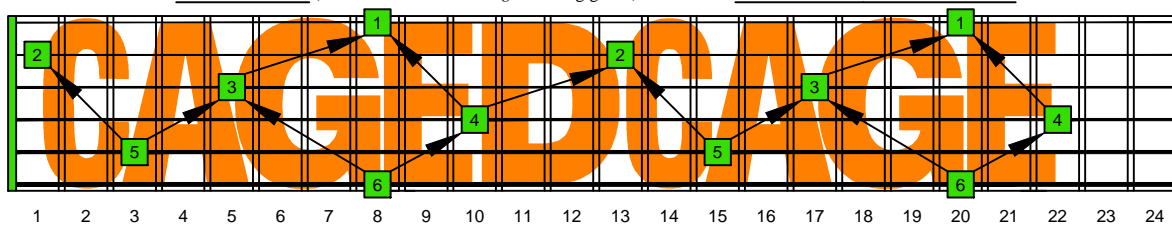

CAGED octaves (EADGBE standard tuning : 6-string guitar) C natural - FINGERBOARD OCTAVE SHAPES

CAGED octaves (EADGBE standard tuning : 6-string guitar) C major scale (ionian mode) : ENTIRE FINGERBOARD NOTE NAMES

CAGED octaves (EADGBE standard tuning : 6-string guitar) C major scale (ionian mode) ENTIRE FINGERBOARD NOTE NAMES : 5C2 box shape

CAGED octaves (EADGBE standard tuning : 6-string guitar) C major scale (ionian mode) ENTIRE FINGERBOARD NOTE NAMES : 5A3 box shape

CAGED octaves (EADGBE standard tuning : 6-string guitar) C major scale (ionian mode) ENTIRE FINGERBOARD NOTE NAMES : 6G3G1 box shape

CAGED octaves (EADGBE standard tuning : 6-string guitar) C major scale (ionian mode) ENTIRE FINGERBOARD NOTE NAMES : 6E4E1 box shape

CAGED octaves (EADGBE standard tuning : 6-string guitar) C major scale (ionian mode) ENTIRE FINGERBOARD NOTE NAMES : 4D2 box shape

CAGED octaves (EADGBE standard tuning : 6-string guitar) C major scale (ionian mode) ENTIRE FINGERBOARD NOTE NAMES : 5C2 box shape at 12