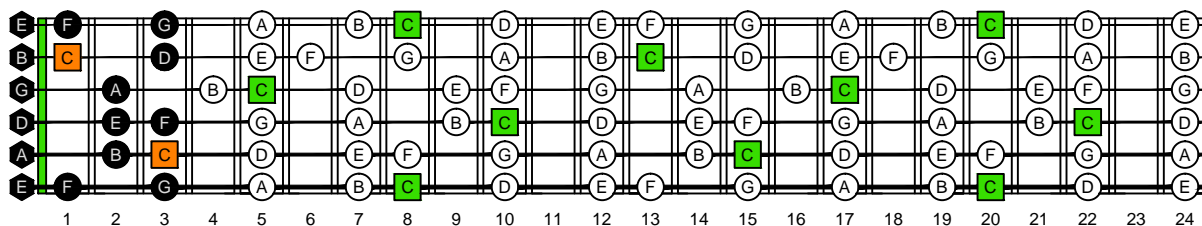

CAGED octaves (EADGBE standard tuning : 6-string guitar) C natural - FINGERBOARD OCTAVE SHAPES

CAGED octaves (EADGBE standard tuning : 6-string guitar) C major scale (ionian mode) : ENTIRE FINGERBOARD NOTE NAMES

CAGED octaves (EADGBE standard tuning : 6-string guitar) C major scale (ionian mode) ENTIRE FINGERBOARD NOTE NAMES : 5C2 box shape

CAGED octaves (EADGBE standard tuning : 6-string guitar) C major scale (ionian mode) ENTIRE FINGERBOARD NOTE NAMES : 5A3 box shape

CAGED octaves (EADGBE standard tuning : 6-string guitar) C major scale (ionian mode) ENTIRE FINGERBOARD NOTE NAMES : 6G3G1 box shape

CAGED octaves (EADGBE standard tuning : 6-string guitar) C major scale (ionian mode) ENTIRE FINGERBOARD NOTE NAMES : 6E4E1 box shape

CAGED octaves (EADGBE standard tuning : 6-string guitar) C major scale (ionian mode) ENTIRE FINGERBOARD NOTE NAMES : 4D2 box shape

CAGED octaves (EADGBE standard tuning : 6-string guitar) C major scale (ionian mode) ENTIRE FINGERBOARD NOTE NAMES : 5C2 box shape at 12