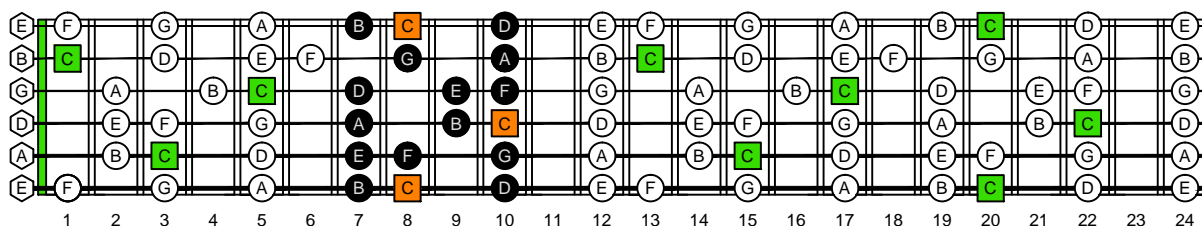

CAGED octaves (EADGBE standard tuning : 6-string guitar) C natural - FINGERBOARD OCTAVE SHAPES

CAGED octaves (EADGBE standard tuning : 6-string guitar) C major scale (ionian mode) : ENTIRE FINGERBOARD NOTE NAMES

CAGED octaves (EADGBE standard tuning : 6-string guitar) C major scale (ionian mode) ENTIRE FINGERBOARD NOTE NAMES : 5C2 box shape

CAGED octaves (EADGBE standard tuning : 6-string guitar) C major scale (ionian mode) ENTIRE FINGERBOARD NOTE NAMES : 5A3 box shape

CAGED octaves (EADGBE standard tuning : 6-string guitar) C major scale (ionian mode) ENTIRE FINGERBOARD NOTE NAMES : 6G3G1 box shape

CAGED octaves (EADGBE standard tuning : 6-string guitar) C major scale (ionian mode) ENTIRE FINGERBOARD NOTE NAMES : 6E4E1 box shape

CAGED octaves (EADGBE standard tuning : 6-string guitar) C major scale (ionian mode) ENTIRE FINGERBOARD NOTE NAMES : 4D2 box shape

CAGED octaves (EADGBE standard tuning : 6-string guitar) C major scale (ionian mode) ENTIRE FINGERBOARD NOTE NAMES : 5C2 box shape at 12