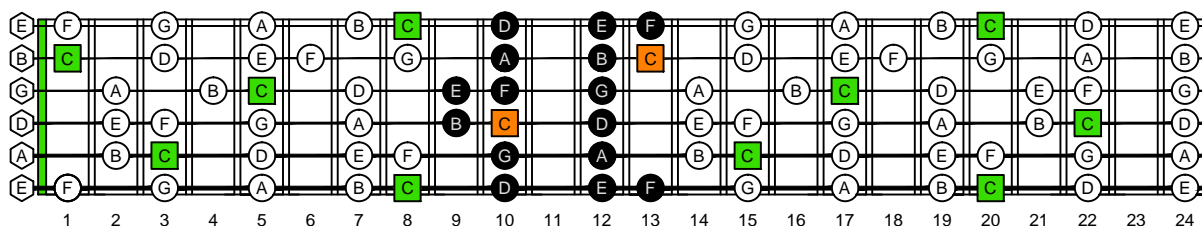

CAGED octaves (EADGBE standard tuning : 6-string guitar) C natural - FINGERBOARD OCTAVE SHAPES

CAGED octaves (EADGBE standard tuning : 6-string guitar) C major scale (ionian mode) : ENTIRE FINGERBOARD NOTE NAMES

CAGED octaves (EADGBE standard tuning : 6-string guitar) C major scale (ionian mode) ENTIRE FINGERBOARD NOTE NAMES : 5C2 box shape

CAGED octaves (EADGBE standard tuning : 6-string guitar) C major scale (ionian mode) ENTIRE FINGERBOARD NOTE NAMES : 5A3 box shape

CAGED octaves (EADGBE standard tuning : 6-string guitar) C major scale (ionian mode) ENTIRE FINGERBOARD NOTE NAMES : 6G3G1 box shape

CAGED octaves (EADGBE standard tuning : 6-string guitar) C major scale (ionian mode) ENTIRE FINGERBOARD NOTE NAMES : 6E4E1 box shape

CAGED octaves (EADGBE standard tuning : 6-string guitar) C major scale (ionian mode) ENTIRE FINGERBOARD NOTE NAMES : 4D2 box shape

CAGED octaves (EADGBE standard tuning : 6-string guitar) C major scale (ionian mode) ENTIRE FINGERBOARD NOTE NAMES : 5C2 box shape at 12