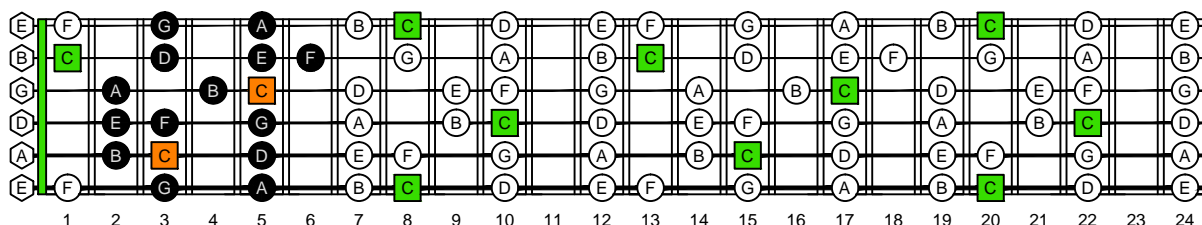

CAGED octaves (EADGBE standard tuning : 6-string guitar) C natural - FINGERBOARD OCTAVE SHAPES

CAGED octaves (EADGBE standard tuning : 6-string guitar) C major scale (ionian mode) : ENTIRE FINGERBOARD NOTE NAMES

CAGED octaves (EADGBE standard tuning : 6-string guitar) C major scale (ionian mode) ENTIRE FINGERBOARD NOTE NAMES : 5C2 box shape

CAGED octaves (EADGBE standard tuning : 6-string guitar) C major scale (ionian mode) ENTIRE FINGERBOARD NOTE NAMES : 5A3 box shape

CAGED octaves (EADGBE standard tuning : 6-string guitar) C major scale (ionian mode) ENTIRE FINGERBOARD NOTE NAMES : 6G3G1 box shape

CAGED octaves (EADGBE standard tuning : 6-string guitar) C major scale (ionian mode) ENTIRE FINGERBOARD NOTE NAMES : 6E4E1 box shape

CAGED octaves (EADGBE standard tuning : 6-string guitar) C major scale (ionian mode) ENTIRE FINGERBOARD NOTE NAMES : 4D2 box shape

CAGED octaves (EADGBE standard tuning : 6-string guitar) C major scale (ionian mode) ENTIRE FINGERBOARD NOTE NAMES : 5C2 box shape at 12