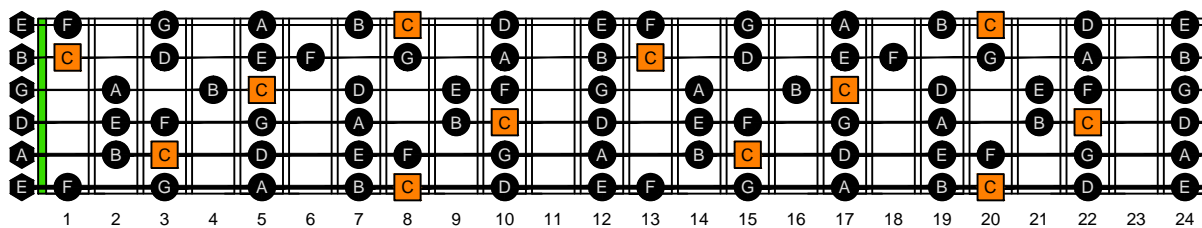

CAGED octaves (EADGBE standard tuning : 6-string guitar) C natural - FINGERBOARD OCTAVE SHAPES

CAGED octaves (EADGBE standard tuning : 6-string guitar) C major scale (ionian mode) : ENTIRE FINGERBOARD NOTE NAMES

CAGED octaves (EADGBE standard tuning : 6-string guitar) C major scale (ionian mode) ENTIRE FINGERBOARD NOTE NAMES : 5C2 box shape

CAGED octaves (EADGBE standard tuning : 6-string guitar) C major scale (ionian mode) ENTIRE FINGERBOARD NOTE NAMES : 5A3 box shape

CAGED octaves (EADGBE standard tuning : 6-string guitar) C major scale (ionian mode) ENTIRE FINGERBOARD NOTE NAMES : 6G3G1 box shape

CAGED octaves (EADGBE standard tuning : 6-string guitar) C major scale (ionian mode) ENTIRE FINGERBOARD NOTE NAMES : 6E4E1 box shape

CAGED octaves (EADGBE standard tuning : 6-string guitar) C major scale (ionian mode) ENTIRE FINGERBOARD NOTE NAMES : 4D2 box shape

CAGED octaves (EADGBE standard tuning : 6-string guitar) C major scale (ionian mode) ENTIRE FINGERBOARD NOTE NAMES : 5C2 box shape at 12