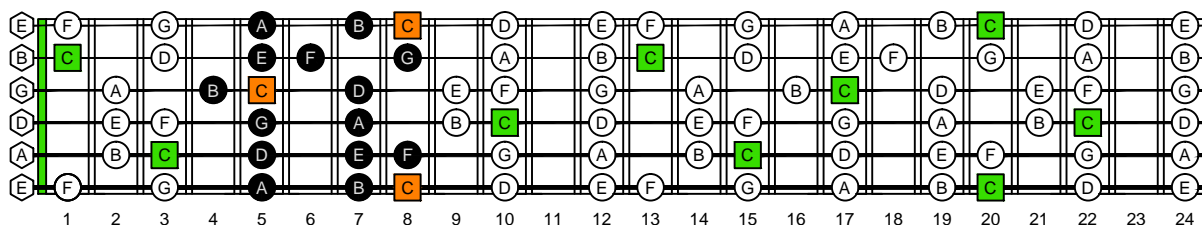

CAGED octaves (EADGBE standard tuning : 6-string guitar) C natural - FINGERBOARD OCTAVE SHAPES

CAGED octaves (EADGBE standard tuning : 6-string guitar) C major scale (ionian mode) : ENTIRE FINGERBOARD NOTE NAMES

CAGED octaves (EADGBE standard tuning : 6-string guitar) C major scale (ionian mode) ENTIRE FINGERBOARD NOTE NAMES : 5C2 box shape

CAGED octaves (EADGBE standard tuning : 6-string guitar) C major scale (ionian mode) ENTIRE FINGERBOARD NOTE NAMES : 5A3 box shape

CAGED octaves (EADGBE standard tuning : 6-string guitar) C major scale (ionian mode) ENTIRE FINGERBOARD NOTE NAMES : 6G3G1 box shape

CAGED octaves (EADGBE standard tuning : 6-string guitar) C major scale (ionian mode) ENTIRE FINGERBOARD NOTE NAMES : 6E4E1 box shape

CAGED octaves (EADGBE standard tuning : 6-string guitar) C major scale (ionian mode) ENTIRE FINGERBOARD NOTE NAMES : 4D2 box shape

CAGED octaves (EADGBE standard tuning : 6-string guitar) C major scale (ionian mode) ENTIRE FINGERBOARD NOTE NAMES : 5C2 box shape at 12