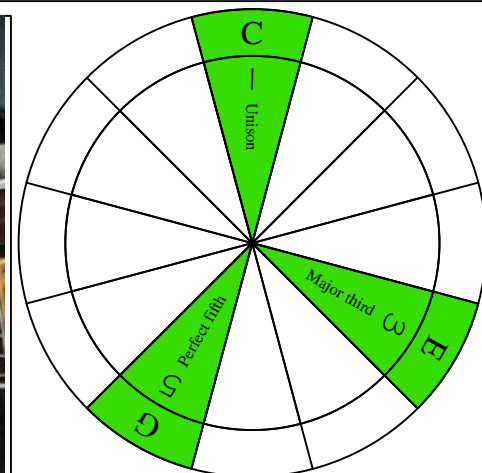

C
major arpeggio
CAGED
octaves
EADGBE:
standard tuning
6-string guitar
box shapes

C major arpeggio SEMITONOMETER

4D2 BOX SHAPE

www.cagedoctaves.com

Zon Brookes

CAGED octaves (EADGBE standard tuning : 6-string guitar) C major arpeggio : 4D2 box shape

CAGED octaves (EADGBE standard tuning : 6-string guitar) C major arpeggio ENTIRE FINGERBOARD NOTE NAMES : 4D2 box shape

CAGED octaves (EADGBE standard tuning : 6-string guitar) C major arpeggio ENTIRE FINGERBOARD INTERVALS : 4D2 box shape