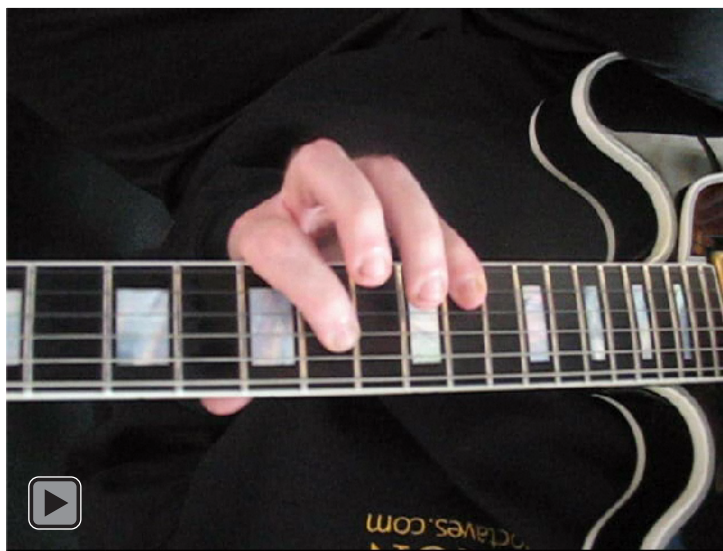

C
major arpeggio
CAGED
octaves
EADGBE:
standard tuning
6-string guitar
box shapes

C major arpeggio SEMITONOMETER

4D2 BOX SHAPE

www.cagedoctaves.com

Zon Brookes

CAGED octaves (EADGBE standard tuning : 6-string guitar) C major arpeggio : 4D2 box shape

CAGED octaves (EADGBE standard tuning : 6-string guitar) C major arpeggio ENTIRE FINGERBOARD NOTE NAMES : 4D2 box shape

CAGED octaves (EADGBE standard tuning : 6-string guitar) C major arpeggio ENTIRE FINGERBOARD INTERVALS : 4D2 box shape