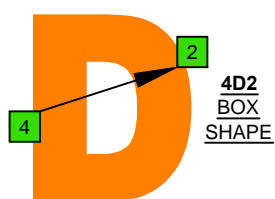

C
major arpeggio
CAGED
octaves
EADGBE:
standard tuning
6-string guitar
box shapes

C major arpeggio SEMITONOMETER

4D2 BOX SHAPE

www.cagedoctaves.com

Zon Brookes

CAGED octaves (EADGBE standard tuning : 6-string guitar) C major arpeggio : 4D2 box shape

CAGED octaves (EADGBE standard tuning : 6-string guitar) C major arpeggio ENTIRE FINGERBOARD NOTE NAMES : 4D2 box shape

CAGED octaves (EADGBE standard tuning : 6-string guitar) C major arpeggio ENTIRE FINGERBOARD INTERVALS : 4D2 box shape