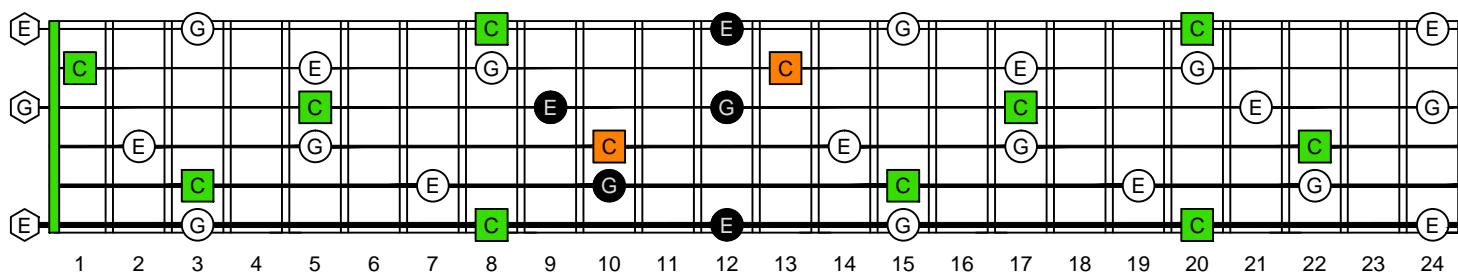

C
major arpeggio
CAGED
octaves
EADGBE:
standard tuning
6-string guitar
box shapes

C major arpeggio SEMITONOMETER

4D2 BOX SHAPE

www.cagedoctaves.com

Zon Brookes

CAGED octaves (EADGBE standard tuning : 6-string guitar) C major arpeggio : 4D2 box shape

CAGED octaves (EADGBE standard tuning : 6-string guitar) C major arpeggio ENTIRE FINGERBOARD NOTE NAMES : 4D2 box shape

CAGED octaves (EADGBE standard tuning : 6-string guitar) C major arpeggio ENTIRE FINGERBOARD INTERVALS : 4D2 box shape