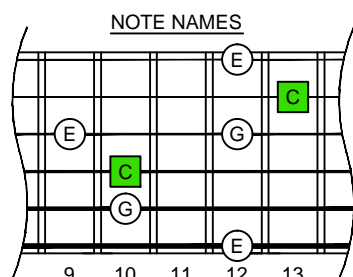

C
major arpeggio
CAGED
octaves
EADGBE:
standard tuning
6-string guitar
box shapes

C major arpeggio SEMITONOMETER

4D2 BOX SHAPE

www.cagedoctaves.com

Zon Brookes

CAGED octaves (EADGBE standard tuning : 6-string guitar) C major arpeggio : 4D2 box shape

CAGED octaves (EADGBE standard tuning : 6-string guitar) C major arpeggio ENTIRE FINGERBOARD NOTE NAMES : 4D2 box shape

CAGED octaves (EADGBE standard tuning : 6-string guitar) C major arpeggio ENTIRE FINGERBOARD INTERVALS : 4D2 box shape