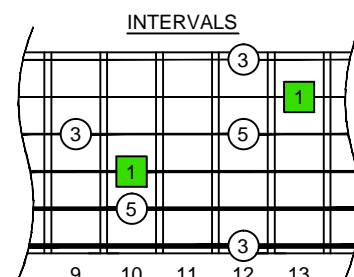

C
major arpeggio
CAGED
octaves
EADGBE:
standard tuning
6-string guitar
box shapes

C major arpeggio SEMITONOMETER

4D2 BOX SHAPE

www.cagedoctaves.com

Zon Brookes

CAGED octaves (EADGBE standard tuning : 6-string guitar) C major arpeggio : 4D2 box shape

CAGED octaves (EADGBE standard tuning : 6-string guitar) C major arpeggio ENTIRE FINGERBOARD NOTE NAMES : 4D2 box shape

CAGED octaves (EADGBE standard tuning : 6-string guitar) C major arpeggio ENTIRE FINGERBOARD INTERVALS : 4D2 box shape