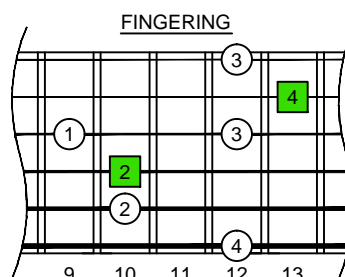

C
major arpeggio
CAGED
octaves
EADGBE:
standard tuning
6-string guitar
box shapes

C major arpeggio SEMITONOMETER

4D2 BOX SHAPE

www.cagedoctaves.com

Zon Brookes

CAGED octaves (EADGBE standard tuning : 6-string guitar) C major arpeggio : 4D2 box shape

CAGED octaves (EADGBE standard tuning : 6-string guitar) C major arpeggio ENTIRE FINGERBOARD NOTE NAMES : 4D2 box shape

CAGED octaves (EADGBE standard tuning : 6-string guitar) C major arpeggio ENTIRE FINGERBOARD INTERVALS : 4D2 box shape