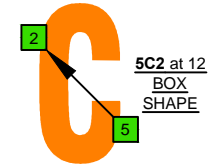

C
major arpeggio
CAGED
octaves
EADGBE:
standard tuning
6-string guitar
box shapes

C major arpeggio
SEMITONOMETER

NOTE NAMES	NOTE NAMES	NOTE NAMES	NOTE NAMES	NOTE NAMES	NOTE NAMES
FINGERING	FINGERING	FINGERING	FINGERING	FINGERING	FINGERING
INTERVALS	INTERVALS	INTERVALS	INTERVALS	INTERVALS	INTERVALS