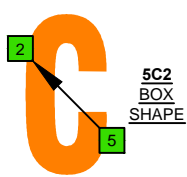

C
major arpeggio
CAGED
octaves
EADGBE:
standard tuning
6-string guitar
box shapes

C major arpeggio
SEMITONOMETER

NOTE NAMES	NOTE NAMES	NOTE NAMES	NOTE NAMES	NOTE NAMES	NOTE NAMES
FINGERING	FINGERING	FINGERING	FINGERING	FINGERING	FINGERING
INTERVALS	INTERVALS	INTERVALS	INTERVALS	INTERVALS	INTERVALS