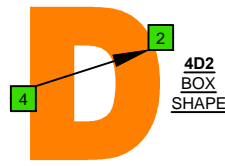

C
major arpeggio
CAGED
octaves
EADGBE:
standard tuning
6-string guitar
box shapes

C major arpeggio
SEMITONOMETER

NOTE NAMES	NOTE NAMES	NOTE NAMES	NOTE NAMES	NOTE NAMES	NOTE NAMES
FINGERING	FINGERING	FINGERING	FINGERING	FINGERING	FINGERING
INTERVALS	INTERVALS	INTERVALS	INTERVALS	INTERVALS	INTERVALS