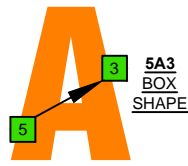

C
major arpeggio
CAGED
octaves
EADGBE:
standard tuning
6-string guitar
box shapes

C major arpeggio
SEMITONOMETER

NOTE NAMES	NOTE NAMES	NOTE NAMES	NOTE NAMES	NOTE NAMES	NOTE NAMES
FINGERING	FINGERING	FINGERING	FINGERING	FINGERING	FINGERING
INTERVALS	INTERVALS	INTERVALS	INTERVALS	INTERVALS	INTERVALS