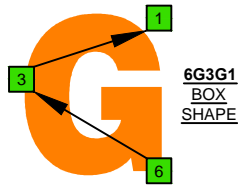

C
major arpeggio
CAGED
octaves
EADGBE:
standard tuning
6-string guitar
box shapes

C major arpeggio
SEMITONOMETER

NOTE NAMES	NOTE NAMES	NOTE NAMES	NOTE NAMES	NOTE NAMES	NOTE NAMES
FINGERING	FINGERING	FINGERING	FINGERING	FINGERING	FINGERING
INTERVALS	INTERVALS	INTERVALS	INTERVALS	INTERVALS	INTERVALS