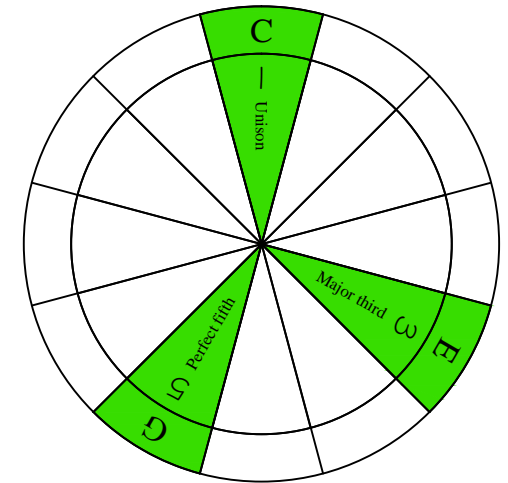

C
major arpeggio
CAGED
octaves
EADGBE:
standard tuning
6-string guitar
box shapes

C major arpeggio
SEMITONOMETER

NOTE NAMES	NOTE NAMES	NOTE NAMES	NOTE NAMES	NOTE NAMES	NOTE NAMES
FINGERING	FINGERING	FINGERING	FINGERING	FINGERING	FINGERING
INTERVALS	INTERVALS	INTERVALS	INTERVALS	INTERVALS	INTERVALS