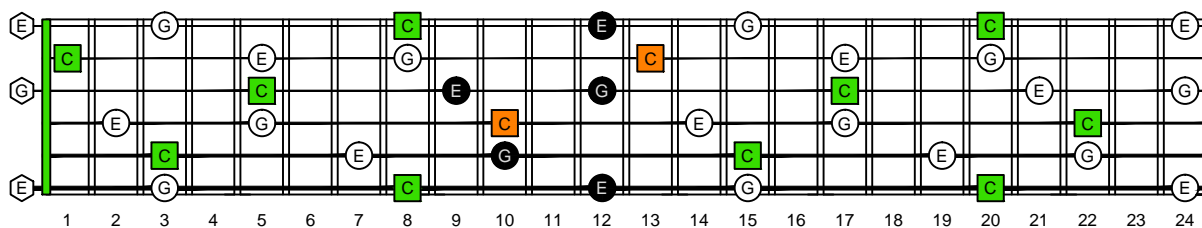

CAGED octaves (EADGBE standard tuning : 6-string guitar) C natural - FINGERBOARD OCTAVE SHAPES

CAGED octaves (EADGBE standard tuning : 6-string guitar) C major arpeggio : ENTIRE FINGERBOARD NOTE NAMES

CAGED octaves (EADGBE standard tuning : 6-string guitar) C major arpeggio ENTIRE FINGERBOARD NOTE NAMES : 5C2 box shape

CAGED octaves (EADGBE standard tuning : 6-string guitar) C major arpeggio ENTIRE FINGERBOARD NOTE NAMES : 5A3 box shape

CAGED octaves (EADGBE standard tuning : 6-string guitar) C major arpeggio ENTIRE FINGERBOARD NOTE NAMES : 6G3G1 box shape

CAGED octaves (EADGBE standard tuning : 6-string guitar) C major arpeggio ENTIRE FINGERBOARD NOTE NAMES : 6E4E1 box shape

CAGED octaves (EADGBE standard tuning : 6-string guitar) C major arpeggio ENTIRE FINGERBOARD NOTE NAMES : 4D2 box shape

CAGED octaves (EADGBE standard tuning : 6-string guitar) C major arpeggio ENTIRE FINGERBOARD NOTE NAMES : 5C2 box shape at 12