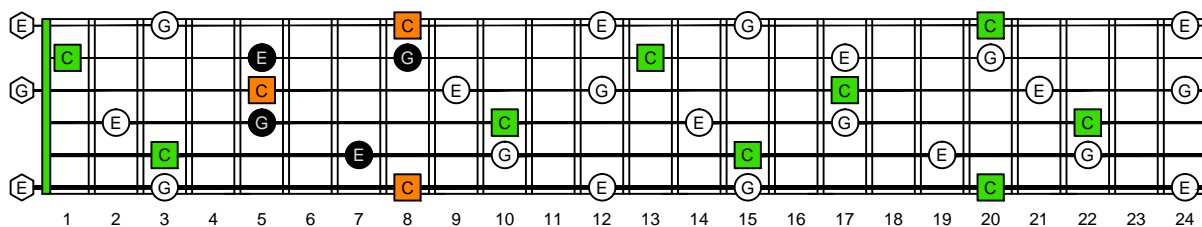

CAGED octaves (EADGBE standard tuning : 6-string guitar) C natural - FINGERBOARD OCTAVE SHAPES

CAGED octaves (EADGBE standard tuning : 6-string guitar) C major arpeggio : ENTIRE FINGERBOARD NOTE NAMES

CAGED octaves (EADGBE standard tuning : 6-string guitar) C major arpeggio ENTIRE FINGERBOARD NOTE NAMES : 5C2 box shape

CAGED octaves (EADGBE standard tuning : 6-string guitar) C major arpeggio ENTIRE FINGERBOARD NOTE NAMES : 5A3 box shape

CAGED octaves (EADGBE standard tuning : 6-string guitar) C major arpeggio ENTIRE FINGERBOARD NOTE NAMES : 6G3G1 box shape

CAGED octaves (EADGBE standard tuning : 6-string guitar) C major arpeggio ENTIRE FINGERBOARD NOTE NAMES : 6E4E1 box shape

CAGED octaves (EADGBE standard tuning : 6-string guitar) C major arpeggio ENTIRE FINGERBOARD NOTE NAMES : 4D2 box shape

CAGED octaves (EADGBE standard tuning : 6-string guitar) C major arpeggio ENTIRE FINGERBOARD NOTE NAMES : 5C2 box shape at 12