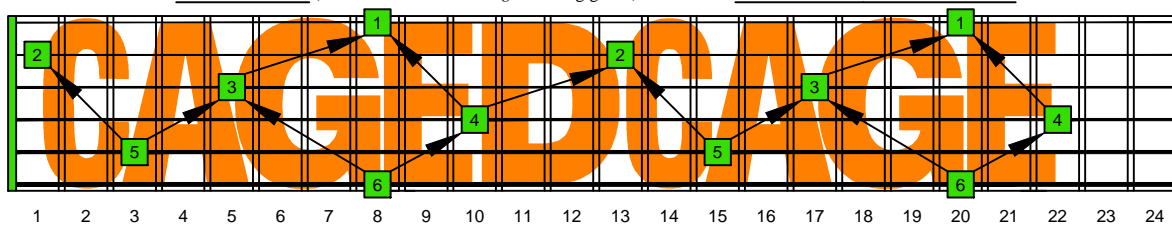

CAGED octaves (EADGBE standard tuning : 6-string guitar) C natural - FINGERBOARD OCTAVE SHAPES

CAGED octaves (EADGBE standard tuning : 6-string guitar) C major arpeggio : ENTIRE FINGERBOARD NOTE NAMES

CAGED octaves (EADGBE standard tuning : 6-string guitar) C major arpeggio ENTIRE FINGERBOARD NOTE NAMES : 5C2 box shape

CAGED octaves (EADGBE standard tuning : 6-string guitar) C major arpeggio ENTIRE FINGERBOARD NOTE NAMES : 5A3 box shape

CAGED octaves (EADGBE standard tuning : 6-string guitar) C major arpeggio ENTIRE FINGERBOARD NOTE NAMES : 6G3G1 box shape

CAGED octaves (EADGBE standard tuning : 6-string guitar) C major arpeggio ENTIRE FINGERBOARD NOTE NAMES : 6E4E1 box shape

CAGED octaves (EADGBE standard tuning : 6-string guitar) C major arpeggio ENTIRE FINGERBOARD NOTE NAMES : 4D2 box shape

CAGED octaves (EADGBE standard tuning : 6-string guitar) C major arpeggio ENTIRE FINGERBOARD NOTE NAMES : 5C2 box shape at 12