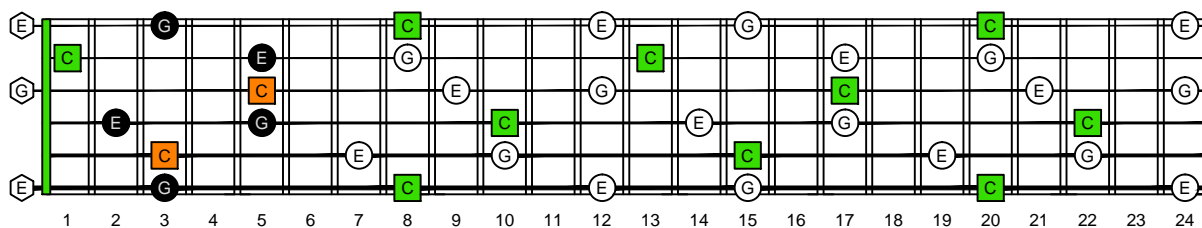

CAGED octaves (EADGBE standard tuning : 6-string guitar) C natural - FINGERBOARD OCTAVE SHAPES

CAGED octaves (EADGBE standard tuning : 6-string guitar) C major arpeggio : ENTIRE FINGERBOARD NOTE NAMES

CAGED octaves (EADGBE standard tuning : 6-string guitar) C major arpeggio ENTIRE FINGERBOARD NOTE NAMES : 5C2 box shape

CAGED octaves (EADGBE standard tuning : 6-string guitar) C major arpeggio ENTIRE FINGERBOARD NOTE NAMES : 5A3 box shape

CAGED octaves (EADGBE standard tuning : 6-string guitar) C major arpeggio ENTIRE FINGERBOARD NOTE NAMES : 6G3G1 box shape

CAGED octaves (EADGBE standard tuning : 6-string guitar) C major arpeggio ENTIRE FINGERBOARD NOTE NAMES : 6E4E1 box shape

CAGED octaves (EADGBE standard tuning : 6-string guitar) C major arpeggio ENTIRE FINGERBOARD NOTE NAMES : 4D2 box shape

CAGED octaves (EADGBE standard tuning : 6-string guitar) C major arpeggio ENTIRE FINGERBOARD NOTE NAMES : 5C2 box shape at 12