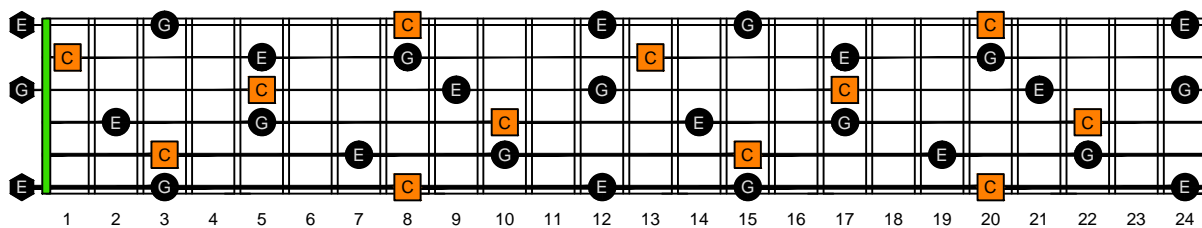

CAGED octaves (EADGBE standard tuning : 6-string guitar) C natural - FINGERBOARD OCTAVE SHAPES

CAGED octaves (EADGBE standard tuning : 6-string guitar) C major arpeggio : ENTIRE FINGERBOARD NOTE NAMES

CAGED octaves (EADGBE standard tuning : 6-string guitar) C major arpeggio ENTIRE FINGERBOARD NOTE NAMES : 5C2 box shape

CAGED octaves (EADGBE standard tuning : 6-string guitar) C major arpeggio ENTIRE FINGERBOARD NOTE NAMES : 5A3 box shape

CAGED octaves (EADGBE standard tuning : 6-string guitar) C major arpeggio ENTIRE FINGERBOARD NOTE NAMES : 6G3G1 box shape

CAGED octaves (EADGBE standard tuning : 6-string guitar) C major arpeggio ENTIRE FINGERBOARD NOTE NAMES : 6E4E1 box shape

CAGED octaves (EADGBE standard tuning : 6-string guitar) C major arpeggio ENTIRE FINGERBOARD NOTE NAMES : 4D2 box shape

CAGED octaves (EADGBE standard tuning : 6-string guitar) C major arpeggio ENTIRE FINGERBOARD NOTE NAMES : 5C2 box shape at 12