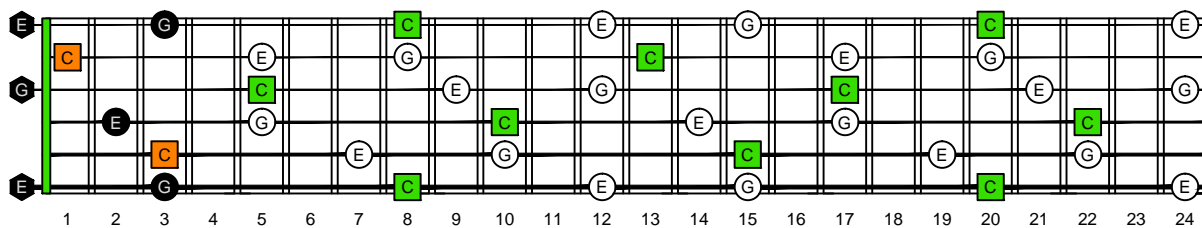

CAGED octaves (EADGBE standard tuning : 6-string guitar) C natural - FINGERBOARD OCTAVE SHAPES

CAGED octaves (EADGBE standard tuning : 6-string guitar) C major arpeggio : ENTIRE FINGERBOARD NOTE NAMES

CAGED octaves (EADGBE standard tuning : 6-string guitar) C major arpeggio ENTIRE FINGERBOARD NOTE NAMES : 5C2 box shape

CAGED octaves (EADGBE standard tuning : 6-string guitar) C major arpeggio ENTIRE FINGERBOARD NOTE NAMES : 5A3 box shape

CAGED octaves (EADGBE standard tuning : 6-string guitar) C major arpeggio ENTIRE FINGERBOARD NOTE NAMES : 6G3G1 box shape

CAGED octaves (EADGBE standard tuning : 6-string guitar) C major arpeggio ENTIRE FINGERBOARD NOTE NAMES : 6E4E1 box shape

CAGED octaves (EADGBE standard tuning : 6-string guitar) C major arpeggio ENTIRE FINGERBOARD NOTE NAMES : 4D2 box shape

CAGED octaves (EADGBE standard tuning : 6-string guitar) C major arpeggio ENTIRE FINGERBOARD NOTE NAMES : 5C2 box shape at 12