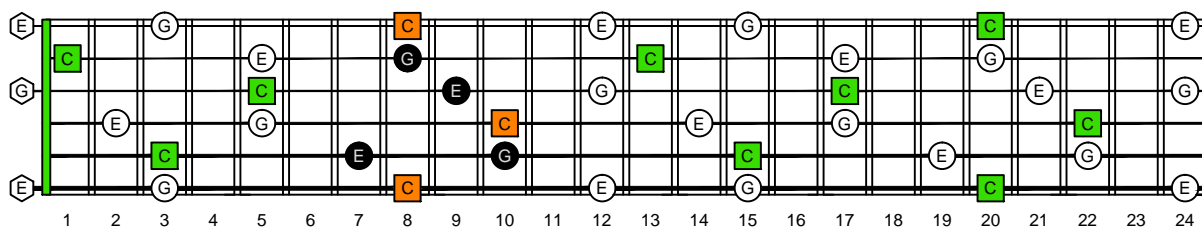

CAGED octaves (EADGBE standard tuning : 6-string guitar) C natural - FINGERBOARD OCTAVE SHAPES

CAGED octaves (EADGBE standard tuning : 6-string guitar) C major arpeggio : ENTIRE FINGERBOARD NOTE NAMES

CAGED octaves (EADGBE standard tuning : 6-string guitar) C major arpeggio ENTIRE FINGERBOARD NOTE NAMES : 5C2 box shape

CAGED octaves (EADGBE standard tuning : 6-string guitar) C major arpeggio ENTIRE FINGERBOARD NOTE NAMES : 5A3 box shape

CAGED octaves (EADGBE standard tuning : 6-string guitar) C major arpeggio ENTIRE FINGERBOARD NOTE NAMES : 6G3G1 box shape

CAGED octaves (EADGBE standard tuning : 6-string guitar) C major arpeggio ENTIRE FINGERBOARD NOTE NAMES : 6E4E1 box shape

CAGED octaves (EADGBE standard tuning : 6-string guitar) C major arpeggio ENTIRE FINGERBOARD NOTE NAMES : 4D2 box shape

CAGED octaves (EADGBE standard tuning : 6-string guitar) C major arpeggio ENTIRE FINGERBOARD NOTE NAMES : 5C2 box shape at 12