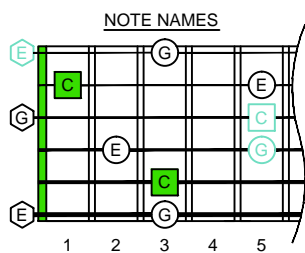

**C**  
major arpeggio  
**CAGED**  
octaves  
EADGBE:  
standard tuning  
6-string guitar  
box shapes  
(3nps)

**C major arpeggio SEMITONOMETER**

**5C2 BOX SHAPE (3nps)**

www.cagedoctaves.com

Zon Brookes

CAGED octaves (EADGBE standard tuning : 6-string guitar) C major arpeggio : 5C2 box shape (3nps)

**CAGED octaves (EADGBE standard tuning : 6-string guitar) C major arpeggio ENTIRE FINGERBOARD NOTE NAMES : 5C2 box shape (3nps)**

**CAGED octaves (EADGBE standard tuning : 6-string guitar) C major arpeggio ENTIRE FINGERBOARD INTERVALS : 5C2 box shape (3nps)**