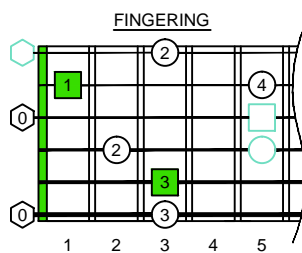

**C**  
major arpeggio  
**CAGED**  
octaves  
EADGBE:  
standard tuning  
6-string guitar  
box shapes  
(3nps)

**C major arpeggio SEMITONOMETER**

**5C2 BOX SHAPE (3nps)**

www.cagedoctaves.com

Zon Brookes

CAGED octaves (EADGBE standard tuning : 6-string guitar) C major arpeggio : 5C2 box shape (3nps)

**CAGED octaves (EADGBE standard tuning : 6-string guitar) C major arpeggio ENTIRE FINGERBOARD NOTE NAMES : 5C2 box shape (3nps)**

**CAGED octaves (EADGBE standard tuning : 6-string guitar) C major arpeggio ENTIRE FINGERBOARD INTERVALS : 5C2 box shape (3nps)**