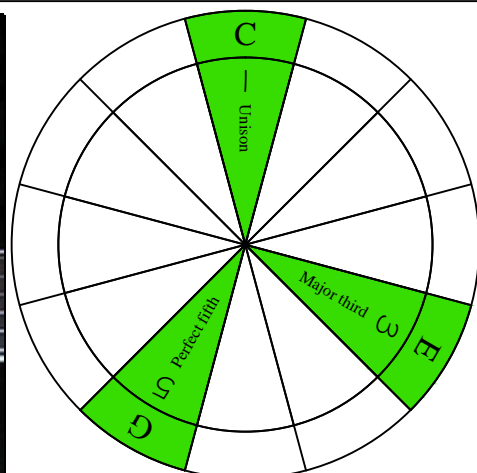

**C**  
major arpeggio  
**CAGED**  
octaves  
EADGBE:  
standard tuning  
6-string guitar  
box shapes  
(3nps)

**C major arpeggio SEMITONOMETER**

**5C2 BOX SHAPE (3nps)**

www.cagedoctaves.com

Zon Brookes

CAGED octaves (EADGBE standard tuning : 6-string guitar) C major arpeggio : 5C2 box shape (3nps)

**CAGED octaves (EADGBE standard tuning : 6-string guitar) C major arpeggio ENTIRE FINGERBOARD NOTE NAMES : 5C2 box shape (3nps)**

**CAGED octaves (EADGBE standard tuning : 6-string guitar) C major arpeggio ENTIRE FINGERBOARD INTERVALS : 5C2 box shape (3nps)**