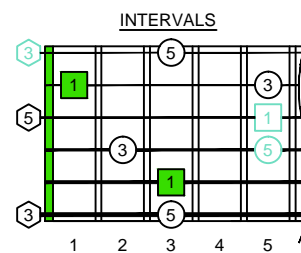

**C**  
major arpeggio  
**CAGED**  
octaves  
EADGBE:  
standard tuning  
6-string guitar  
box shapes  
(3nps)

**C major arpeggio SEMITONOMETER**

**5C2 BOX SHAPE (3nps)**

www.cagedoctaves.com

Zon Brookes

CAGED octaves (EADGBE standard tuning : 6-string guitar) C major arpeggio : 5C2 box shape (3nps)

**CAGED octaves (EADGBE standard tuning : 6-string guitar) C major arpeggio ENTIRE FINGERBOARD NOTE NAMES : 5C2 box shape (3nps)**

**CAGED octaves (EADGBE standard tuning : 6-string guitar) C major arpeggio ENTIRE FINGERBOARD INTERVALS : 5C2 box shape (3nps)**