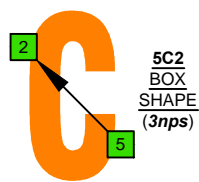

**C**  
major arpeggio  
**CAGED**  
octaves  
EADGBE:  
standard tuning  
6-string guitar  
box shapes  
(3nps)

**C major arpeggio SEMITONOMETER**

**5C2 BOX SHAPE (3nps)**

www.cagedoctaves.com

Zon Brookes

CAGED octaves (EADGBE standard tuning : 6-string guitar) C major arpeggio : 5C2 box shape (3nps)

**CAGED octaves (EADGBE standard tuning : 6-string guitar) C major arpeggio ENTIRE FINGERBOARD NOTE NAMES : 5C2 box shape (3nps)**

**CAGED octaves (EADGBE standard tuning : 6-string guitar) C major arpeggio ENTIRE FINGERBOARD INTERVALS : 5C2 box shape (3nps)**