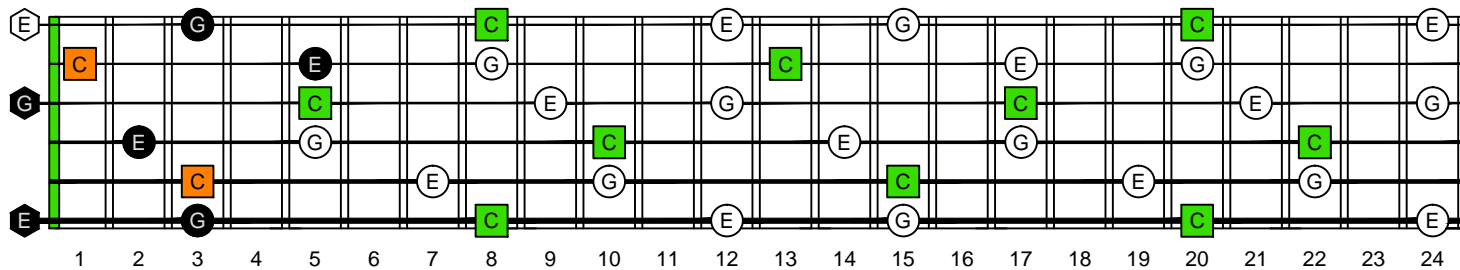

**C**  
major arpeggio  
**CAGED**  
octaves  
EADGBE:  
standard tuning  
6-string guitar  
box shapes  
(3nps)

**C major arpeggio SEMITONOMETER**

**5C2 BOX SHAPE (3nps)**

www.cagedoctaves.com

Zon Brookes

CAGED octaves (EADGBE standard tuning : 6-string guitar) C major arpeggio : 5C2 box shape (3nps)

**CAGED octaves (EADGBE standard tuning : 6-string guitar) C major arpeggio ENTIRE FINGERBOARD NOTE NAMES : 5C2 box shape (3nps)**

**CAGED octaves (EADGBE standard tuning : 6-string guitar) C major arpeggio ENTIRE FINGERBOARD INTERVALS : 5C2 box shape (3nps)**