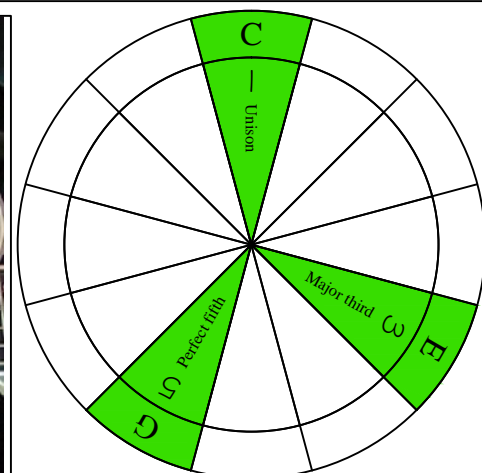

C
major arpeggio
CAGED
octaves
EADGBE:
standard tuning
6-string guitar
box shapes
(3nps)

C major arpeggio
SEMITONOMETER

6E4E1
BOX
SHAPE
(3nps)

www.cagedoctaves.com

Zon Brookes

CAGED octaves (EADGBE standard tuning : 6-string guitar) C major arpeggio : 6E4E1 box shape (3nps)

CAGED octaves (EADGBE standard tuning : 6-string guitar) C major arpeggio ENTIRE FINGERBOARD NOTE NAMES : 6E4E1 box shape (3nps)

CAGED octaves (EADGBE standard tuning : 6-string guitar) C major arpeggio ENTIRE FINGERBOARD INTERVALS : 6E4E1 box shape (3nps)