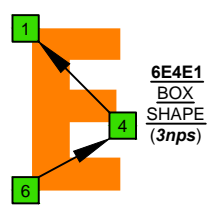

C
major arpeggio
CAGED
octaves
EADGBE:
standard tuning
6-string guitar
box shapes
(3nps)

C major arpeggio
SEMITONOMETER

6E4E1
BOX
SHAPE
(3nps)

www.cagedoctaves.com

Zon Brookes

CAGED octaves (EADGBE standard tuning : 6-string guitar) C major arpeggio : 6E4E1 box shape (3nps)

CAGED octaves (EADGBE standard tuning : 6-string guitar) C major arpeggio ENTIRE FINGERBOARD NOTE NAMES : 6E4E1 box shape (3nps)

CAGED octaves (EADGBE standard tuning : 6-string guitar) C major arpeggio ENTIRE FINGERBOARD INTERVALS : 6E4E1 box shape (3nps)