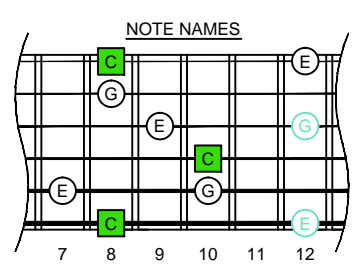

C
major arpeggio
CAGED
octaves
EADGBE:
standard tuning
6-string guitar
box shapes
(3nps)

C major arpeggio
SEMITONOMETER

6E4E1
BOX
SHAPE
(3nps)

www.cagedoctaves.com

Zon Brookes

CAGED octaves (EADGBE standard tuning : 6-string guitar) C major arpeggio : 6E4E1 box shape (3nps)

CAGED octaves (EADGBE standard tuning : 6-string guitar) C major arpeggio ENTIRE FINGERBOARD NOTE NAMES : 6E4E1 box shape (3nps)

CAGED octaves (EADGBE standard tuning : 6-string guitar) C major arpeggio ENTIRE FINGERBOARD INTERVALS : 6E4E1 box shape (3nps)