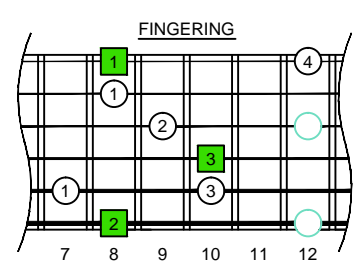

C
major arpeggio
CAGED
octaves
EADGBE:
standard tuning
6-string guitar
box shapes
(3nps)

C major arpeggio
SEMITONOMETER

6E4E1
BOX
SHAPE
(3nps)

www.cagedoctaves.com

Zon Brookes

CAGED octaves (EADGBE standard tuning : 6-string guitar) C major arpeggio : 6E4E1 box shape (3nps)

CAGED octaves (EADGBE standard tuning : 6-string guitar) C major arpeggio ENTIRE FINGERBOARD NOTE NAMES : 6E4E1 box shape (3nps)

CAGED octaves (EADGBE standard tuning : 6-string guitar) C major arpeggio ENTIRE FINGERBOARD INTERVALS : 6E4E1 box shape (3nps)