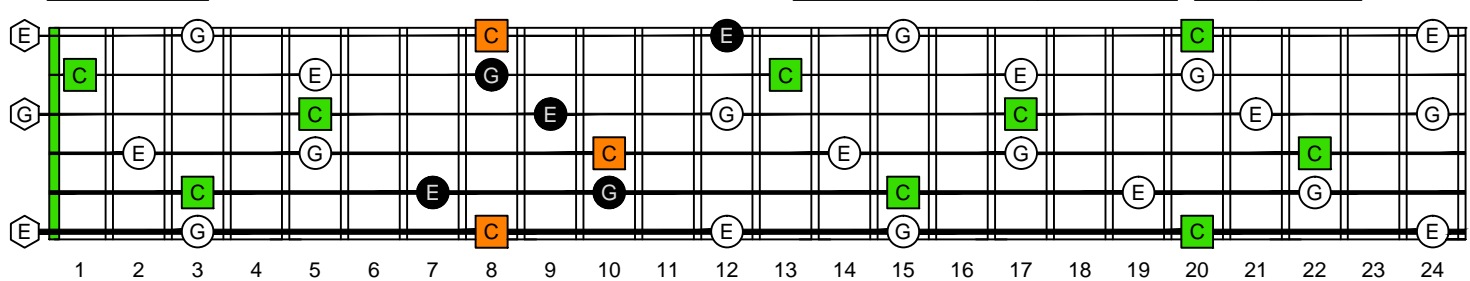

C
major arpeggio
CAGED
octaves
EADGBE:
standard tuning
6-string guitar
box shapes
(3nps)

C major arpeggio
SEMITONOMETER

6E4E1
BOX
SHAPE
(3nps)

www.cagedoctaves.com

Zon Brookes

CAGED octaves (EADGBE standard tuning : 6-string guitar) C major arpeggio : 6E4E1 box shape (3nps)

CAGED octaves (EADGBE standard tuning : 6-string guitar) C major arpeggio ENTIRE FINGERBOARD NOTE NAMES : 6E4E1 box shape (3nps)

CAGED octaves (EADGBE standard tuning : 6-string guitar) C major arpeggio ENTIRE FINGERBOARD INTERVALS : 6E4E1 box shape (3nps)