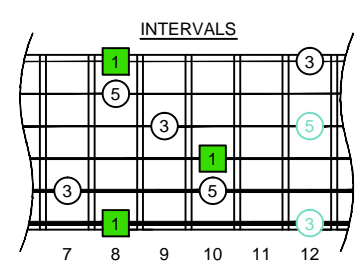

C
major arpeggio
CAGED
octaves
EADGBE:
standard tuning
6-string guitar
box shapes
(3nps)

C major arpeggio
SEMITONOMETER

6E4E1
BOX
SHAPE
(3nps)

www.cagedoctaves.com

Zon Brookes

CAGED octaves (EADGBE standard tuning : 6-string guitar) C major arpeggio : 6E4E1 box shape (3nps)

CAGED octaves (EADGBE standard tuning : 6-string guitar) C major arpeggio ENTIRE FINGERBOARD NOTE NAMES : 6E4E1 box shape (3nps)

CAGED octaves (EADGBE standard tuning : 6-string guitar) C major arpeggio ENTIRE FINGERBOARD INTERVALS : 6E4E1 box shape (3nps)