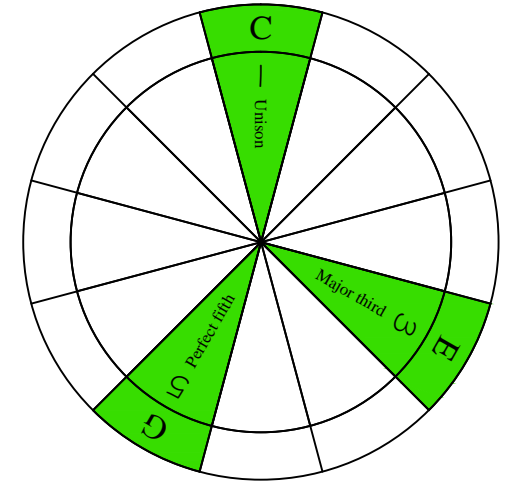

CAGED octaves (EADGBE standard tuning : 6-string guitar) C major arpeggio - ENTIRE FINGERBOARD NOTE NAMES

CAGED octaves (EADGBE standard tuning : 6-string guitar) C major arpeggio - ENTIRE FINGERBOARD INTERVALS

C major arpeggio
CAGED octaves
EADGBE:
standard tuning
6-string guitar
box shapes
(3nps)

C major arpeggio SEMITONOMETER

5C2 BOX SHAPE (3nps)

5A3 BOX SHAPE (3nps)

5AG1 BOX SHAPE (3nps)

6G3G1 BOX SHAPE (3nps)