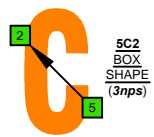

CAGED octaves (EADGBE standard tuning : 6-string guitar) C major arpeggio - ENTIRE FINGERBOARD NOTE NAMES

CAGED octaves (EADGBE standard tuning : 6-string guitar) C major arpeggio - ENTIRE FINGERBOARD INTERVALS

C major arpeggio
CAGED octaves
EADGBE:
standard tuning
6-string guitar
box shapes
(3nps)

C major arpeggio SEMITONOMETER

5C2 BOX SHAPE (3nps)

5A3 BOX SHAPE (3nps)

5AG1 BOX SHAPE (3nps)

6G3G1 BOX SHAPE (3nps)