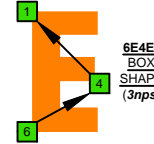

C major arpeggio
CAGED octaves
EADGBE:
standard tuning
6-string guitar
box shapes
(3nps)

C major arpeggio SEMITONOMETER

5C2 BOX SHAPE (3nps)

5A3 BOX SHAPE (3nps)

5AG1 BOX SHAPE (3nps)

6G3G1 BOX SHAPE (3nps)

6E4E1 BOX SHAPE (3nps)

6E4D2 BOX SHAPE (3nps)

4D2 BOX SHAPE (3nps)

5C2 at 12 BOX SHAPE (3nps)