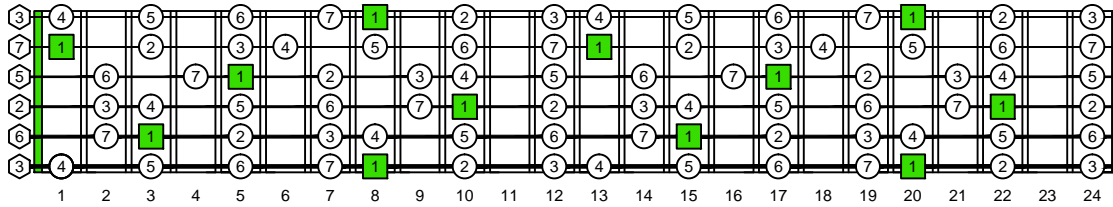

CAGED octaves (EADGBE standard tuning : 6-string guitar) C major arpeggio - ENTIRE FINGERBOARD NOTE NAMES

CAGED octaves (EADGBE standard tuning : 6-string guitar) C major arpeggio - ENTIRE FINGERBOARD INTERVALS

C major arpeggio
CAGED octaves
EADGBE:
standard tuning
6-string guitar
box shapes
(3nps)

C major arpeggio SEMITONOMETER

5C2 BOX SHAPE (3nps)

5A3 BOX SHAPE (3nps)

5AG1 BOX SHAPE (3nps)

6G3G1 BOX SHAPE (3nps)