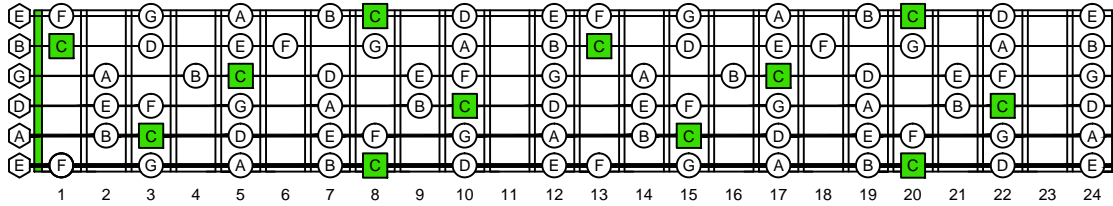

CAGED octaves (EADGBE standard tuning : 6-string guitar) C major arpeggio - ENTIRE FINGERBOARD NOTE NAMES

CAGED octaves (EADGBE standard tuning : 6-string guitar) C major arpeggio - ENTIRE FINGERBOARD INTERVALS

C major arpeggio
CAGED octaves
EADGBE:
standard tuning
6-string guitar
box shapes
(3nps)

C major arpeggio SEMITONOMETER

5C2 BOX SHAPE (3nps)

5A3 BOX SHAPE (3nps)

5AG1 BOX SHAPE (3nps)

6G3G1 BOX SHAPE (3nps)