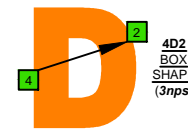

C major arpeggio
CAGED octaves
EADGBE:
standard tuning
6-string guitar
box shapes
(3nps)

C major arpeggio SEMITONOMETER

5C2 BOX SHAPE (3nps)

5A3 BOX SHAPE (3nps)

5AG1 BOX SHAPE (3nps)

6G3G1 BOX SHAPE (3nps)

6E4E1 BOX SHAPE (3nps)

6E4D2 BOX SHAPE (3nps)

4D2 BOX SHAPE (3nps)

5C2 at 12 BOX SHAPE (3nps)