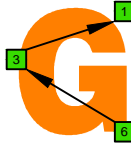

CAGED octaves (EADGBE standard tuning : 6-string guitar) C major arpeggio - ENTIRE FINGERBOARD NOTE NAMES

CAGED octaves (EADGBE standard tuning : 6-string guitar) C major arpeggio - ENTIRE FINGERBOARD INTERVALS

C major arpeggio
CAGED octaves
EADGBE:
standard tuning
6-string guitar
box shapes
(3nps)

C major arpeggio SEMITONOMETER

5C2 BOX SHAPE (3nps)

5A3 BOX SHAPE (3nps)

5AG1 BOX SHAPE (3nps)

6G3G1 BOX SHAPE (3nps)

6E4E1 BOX SHAPE (3nps)

6E4D2 BOX SHAPE (3nps)

4D2 BOX SHAPE (3nps)

5C2 at 12 BOX SHAPE (3nps)