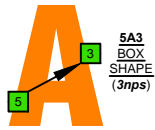

CAGED octaves (EADGBE standard tuning : 6-string guitar) C major arpeggio - ENTIRE FINGERBOARD NOTE NAMES

CAGED octaves (EADGBE standard tuning : 6-string guitar) C major arpeggio - ENTIRE FINGERBOARD INTERVALS

C major arpeggio
CAGED octaves
EADGBE:
standard tuning
6-string guitar
box shapes
(3nps)

C major arpeggio SEMITONOMETER

5C2 BOX SHAPE (3nps)

5A3 BOX SHAPE (3nps)

5AG1 BOX SHAPE (3nps)

6G3G1 BOX SHAPE (3nps)