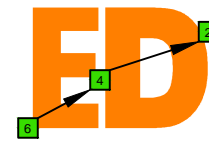

CAGED octaves (EADGBE standard tuning : 6-string guitar) C major arpeggio - ENTIRE FINGERBOARD NOTE NAMES

CAGED octaves (EADGBE standard tuning : 6-string guitar) C major arpeggio - ENTIRE FINGERBOARD INTERVALS

C major arpeggio
CAGED octaves
EADGBE:
standard tuning
6-string guitar
box shapes
(3nps)

C major arpeggio SEMITONOMETER

5C2 BOX SHAPE (3nps)

5A3 BOX SHAPE (3nps)

5AG1 BOX SHAPE (3nps)

6G3G1 BOX SHAPE (3nps)

6E4E1 BOX SHAPE (3nps)

6E4D2 BOX SHAPE (3nps)

4D2 BOX SHAPE (3nps)

5C2 at 12 BOX SHAPE (3nps)