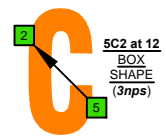

CAGED octaves (EADGBE standard tuning : 6-string guitar) C major arpeggio - ENTIRE FINGERBOARD NOTE NAMES

CAGED octaves (EADGBE standard tuning : 6-string guitar) C major arpeggio - ENTIRE FINGERBOARD INTERVALS

C major arpeggio
CAGED octaves
EADGBE:
standard tuning
6-string guitar
box shapes
(3nps)

C major arpeggio SEMITONOMETER

5C2 BOX SHAPE (3nps)

5A3 BOX SHAPE (3nps)

5AG1 BOX SHAPE (3nps)

6G3G1 BOX SHAPE (3nps)

6E4E1 BOX SHAPE (3nps)

6E4D2 BOX SHAPE (3nps)

4D2 BOX SHAPE (3nps)

5C2 at 12 BOX SHAPE (3nps)