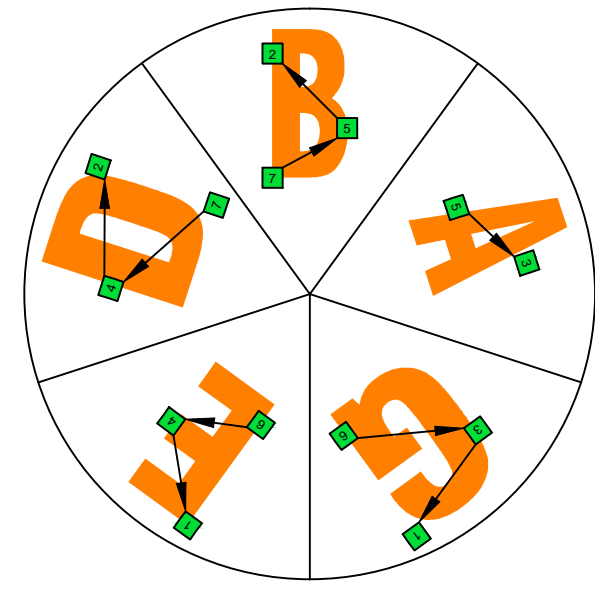

B

7B5B2
OCTAVES

A

5A3
OCTAVE

G

6G3G1
OCTAVES

E

6E4E1
OCTAVES

D

7D4D2
OCTAVES

B

7B5B2 at 12
OCTAVES