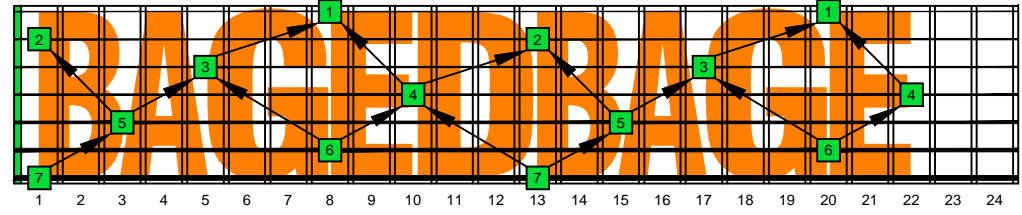

1-CGT

**C**  
**BAGED**  
 octaves  
**BEADGBE : Low B tuning**  
**7-string guitar**

BAGED octaves (Low B : 7-string guitar) C natural - FINGERBOARD OCTAVE SHAPES

BAGED octaves (Low B : 7-string guitar) C natural - ENTIRE FINGERBOARD STRING NUMBERS

**B**

**7B5B2**  
OCTAVES

**A**

**5A3**  
OCTAVE

**G**

**6G3G1**  
OCTAVES

**E**

**6E4E1**  
OCTAVES