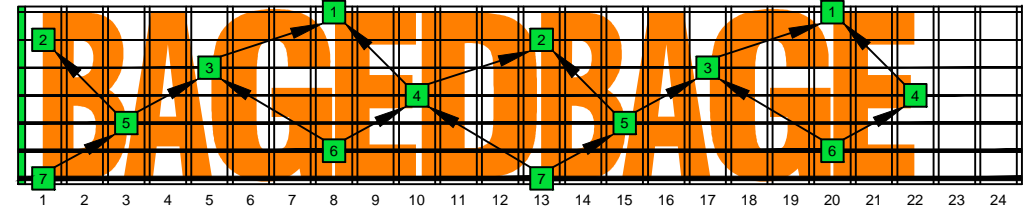

1-CGT

**C**  
**BAGED**  
 octaves  
**BEADGBE : Low B tuning**  
**7-string guitar**

BAGED octaves (Low B : 7-string guitar) C natural - FINGERBOARD OCTAVE SHAPES

BAGED octaves (Low B : 7-string guitar) C natural - ENTIRE FINGERBOARD STRING NUMBERS

**B**

**7B5B2**  
OCTAVES

**A**

**5A3**  
OCTAVE

**G**

**6G3G1**  
OCTAVES

**E**

**6E4E1**  
OCTAVES