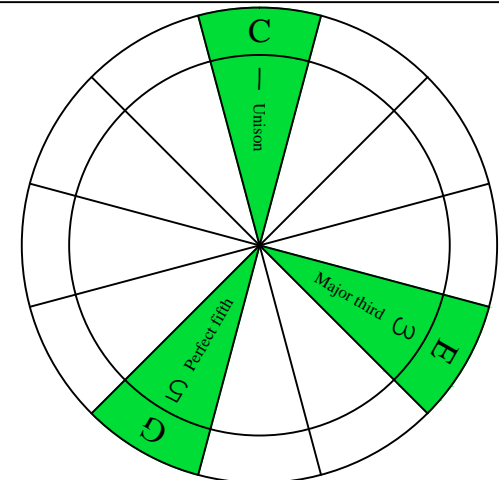

BAGED octaves (Low B : 7-string guitar) C major arpeggio - ENTIRE FINGERBOARD NOTE NAMES

BAGED octaves (Low B : 7-string guitar) C major arpeggio - ENTIRE FINGERBOARD INTERVALS

C major arpeggio BAGED octaves BEADGBE: Low B tuning 7-string guitar box shapes (3nps)

C major arpeggio SEMITONOMETER

B 7B5B2 BOX SHAPE (3nps)

BA 7B5A3 BOX SHAPE (3nps)

AG 5A3G1 BOX SHAPE (3nps)

G 6G3G1 BOX SHAPE (3nps)

E 6E4E1 BOX SHAPE (3nps)

ED 6E4D2 BOX SHAPE (3nps)

D 7D4D2 BOX SHAPE (3nps)

B 7B5B2 at 12 BOX SHAPE (3nps)

Grid of diagrams for each box shape showing Note Names, Fingering, and Intervals.