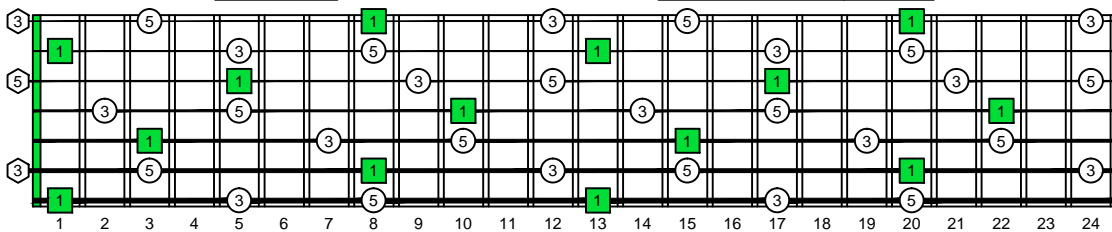

BAGED octaves (Low B : 7-string guitar) C major arpeggio - ENTIRE FINGERBOARD NOTE NAMES

BAGED octaves (Low B : 7-string guitar) C major arpeggio - ENTIRE FINGERBOARD INTERVALS

C major arpeggio BAGED octaves BEADGBE: Low B tuning 7-string guitar box shapes (3nps)

C major arpeggio SEMITONOMETER

B 7B5B2 BOX SHAPE (3nps)

BA 7B5A3 BOX SHAPE (3nps)

AG 5A3G1 BOX SHAPE (3nps)

G 6G3G1 BOX SHAPE (3nps)

E 6E4E1 BOX SHAPE (3nps)

ED 6E4D2 BOX SHAPE (3nps)

D 7D4D2 BOX SHAPE (3nps)

B 7B5B2 at 12 BOX SHAPE (3nps)

Grid of diagrams for each box shape showing Note Names, Fingering, and Intervals.