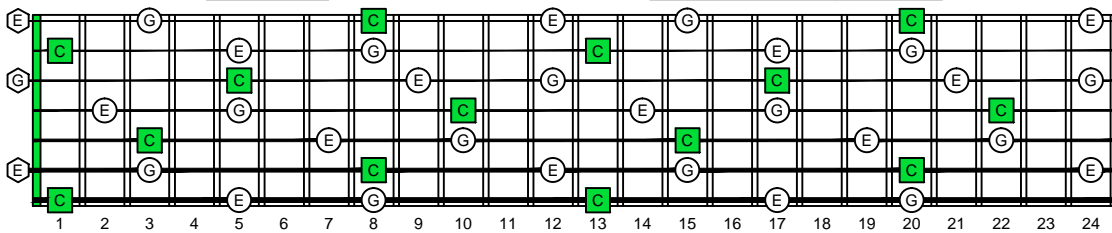

BAGED octaves (Low B : 7-string guitar) C major arpeggio - ENTIRE FINGERBOARD NOTE NAMES

BAGED octaves (Low B : 7-string guitar) C major arpeggio - ENTIRE FINGERBOARD INTERVALS

C major arpeggio BAGED octaves BEADGBE: Low B tuning 7-string guitar box shapes (3nps)

C major arpeggio SEMITONOMETER

B 7B5B2 BOX SHAPE (3nps)

BA 7B5A3 BOX SHAPE (3nps)

AG 5A3G1 BOX SHAPE (3nps)

G 6G3G1 BOX SHAPE (3nps)

E 6E4E1 BOX SHAPE (3nps)

ED 6E4D2 BOX SHAPE (3nps)

D 7D4D2 BOX SHAPE (3nps)

B 7B5B2 at 12 BOX SHAPE (3nps)

Grid of diagrams for each box shape showing Note Names, Fingering, and Intervals.