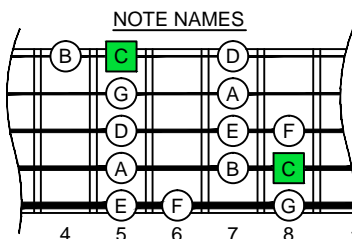

C major scale (ionian mode)

BAGED octaves

BEADG:

Low B tuning
5-string bass
box shapes

C major scale (ionian mode)
SEMITONOMETER

4G1
BOX
SHAPE

www.cagedoctaves.com

Zon Brookes

BAGED octaves (Low B : 5-string bass) C major scale (ionian mode) : 4G1 box shape

BAGED octaves (Low B : 5-string bass) C major scale (ionian mode) ENTIRE FINGERBOARD NOTE NAMES : 4G1 box shape

BAGED octaves (Low B : 5-string bass) C major scale (ionian mode) ENTIRE FINGERBOARD INTERVALS : 4G1 box shape