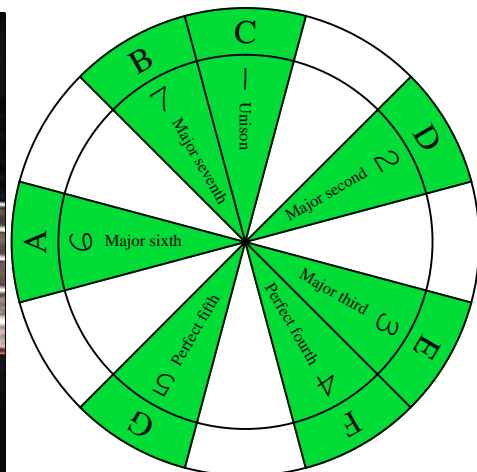

C major scale (ionian mode)

BAGED octaves

BEADG:

Low B tuning
5-string bass
box shapes

C major scale (ionian mode)
SEMITONOMETER

4G1
BOX
SHAPE

www.cagedoctaves.com

Zon Brookes

BAGED octaves (Low B : 5-string bass) C major scale (ionian mode) : 4G1 box shape

BAGED octaves (Low B : 5-string bass) C major scale (ionian mode) ENTIRE FINGERBOARD NOTE NAMES : 4G1 box shape

BAGED octaves (Low B : 5-string bass) C major scale (ionian mode) ENTIRE FINGERBOARD INTERVALS : 4G1 box shape