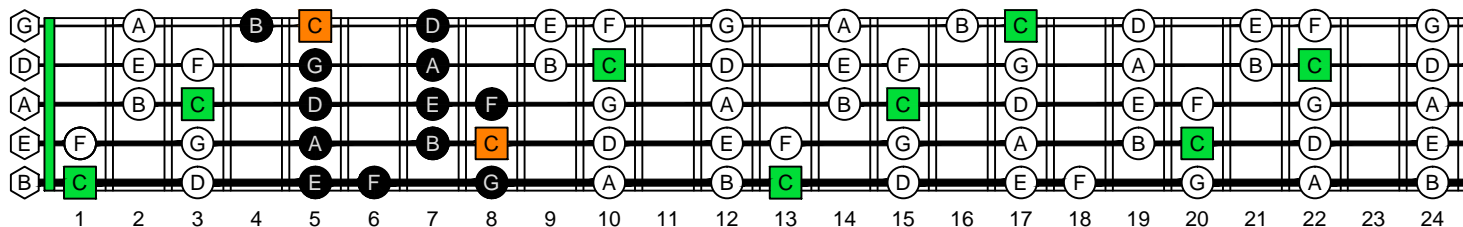

C major scale (ionian mode)

BAGED octaves

BEADG:

Low B tuning
5-string bass
box shapes

C major scale (ionian mode)
SEMITONOMETER

4G1
BOX
SHAPE

www.cagedoctaves.com

Zon Brookes

BAGED octaves (Low B : 5-string bass) C major scale (ionian mode) : 4G1 box shape

BAGED octaves (Low B : 5-string bass) C major scale (ionian mode) ENTIRE FINGERBOARD NOTE NAMES : 4G1 box shape

BAGED octaves (Low B : 5-string bass) C major scale (ionian mode) ENTIRE FINGERBOARD INTERVALS : 4G1 box shape