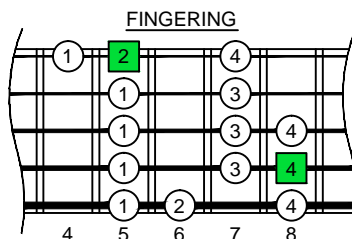

C major scale (ionian mode)

BAGED octaves

BEADG:

Low B tuning
5-string bass
box shapes

C major scale (ionian mode)
SEMITONOMETER

4G1
BOX
SHAPE

www.cagedoctaves.com

Zon Brookes

BAGED octaves (Low B : 5-string bass) C major scale (ionian mode) : 4G1 box shape

BAGED octaves (Low B : 5-string bass) C major scale (ionian mode) ENTIRE FINGERBOARD NOTE NAMES : 4G1 box shape

BAGED octaves (Low B : 5-string bass) C major scale (ionian mode) ENTIRE FINGERBOARD INTERVALS : 4G1 box shape