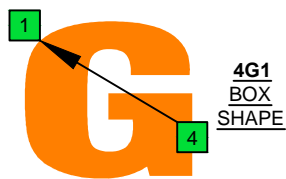

C major scale (ionian mode)

BAGED octaves

BEADG:

Low B tuning
5-string bass
box shapes

C major scale (ionian mode)
SEMITONOMETER

4G1
BOX
SHAPE

www.cagedoctaves.com

Zon Brookes

BAGED octaves (Low B : 5-string bass) C major scale (ionian mode) : 4G1 box shape

BAGED octaves (Low B : 5-string bass) C major scale (ionian mode) ENTIRE FINGERBOARD NOTE NAMES : 4G1 box shape

BAGED octaves (Low B : 5-string bass) C major scale (ionian mode) ENTIRE FINGERBOARD INTERVALS : 4G1 box shape