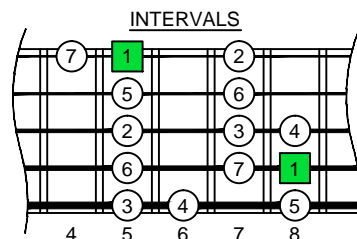

C major scale (ionian mode)

BAGED octaves

BEADG:

Low B tuning
5-string bass
box shapes

C major scale (ionian mode)
SEMITONOMETER

4G1
BOX
SHAPE

www.cagedoctaves.com

Zon Brookes

BAGED octaves (Low B : 5-string bass) C major scale (ionian mode) : 4G1 box shape

BAGED octaves (Low B : 5-string bass) C major scale (ionian mode) ENTIRE FINGERBOARD NOTE NAMES : 4G1 box shape

BAGED octaves (Low B : 5-string bass) C major scale (ionian mode) ENTIRE FINGERBOARD INTERVALS : 4G1 box shape