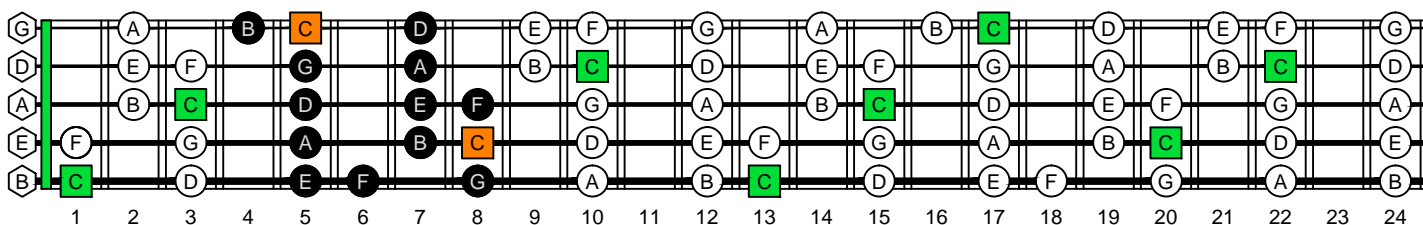

**BAGED octaves (Low B : 5-string bass) C natural - ENTIRE FINGERBOARD OCTAVE SHAPES**

**BAGED octaves (Low B : 5-string bass) C major scale (ionian mode) ENTIRE FINGERBOARD NOTE NAMES**

**BAGED octaves (Low B : 5-string bass) C major scale (ionian mode) ENTIRE FINGERBOARD NOTE NAMES : 5B3 box shape**

**BAGED octaves (Low B : 5-string bass) C major scale (ionian mode) ENTIRE FINGERBOARD NOTE NAMES : 3A1 box shape**

**BAGED octaves (Low B : 5-string bass) C major scale (ionian mode) ENTIRE FINGERBOARD NOTE NAMES : 4G1 box shape**

**BAGED octaves (Low B : 5-string bass) C major scale (ionian mode) ENTIRE FINGERBOARD NOTE NAMES : 4E2 box shape**

**BAGED octaves (Low B : 5-string bass) C major scale (ionian mode) ENTIRE FINGERBOARD NOTE NAMES : 5D2 box shape**

**BAGED octaves (Low B : 5-string bass) C major scale (ionian mode) ENTIRE FINGERBOARD NOTE NAMES : 5B3 box shape at 12**