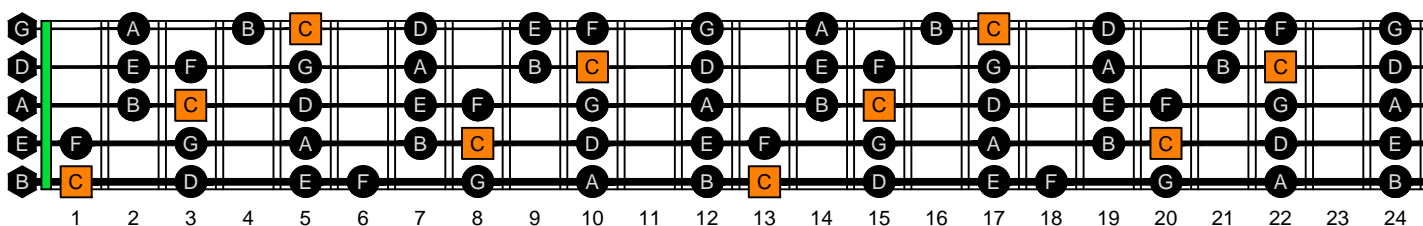

**BAGED octaves (Low B : 5-string bass) C natural - ENTIRE FINGERBOARD OCTAVE SHAPES**

**BAGED octaves (Low B : 5-string bass) C major scale (ionian mode) ENTIRE FINGERBOARD NOTE NAMES**

**BAGED octaves (Low B : 5-string bass) C major scale (ionian mode) ENTIRE FINGERBOARD NOTE NAMES : 5B3 box shape**

**BAGED octaves (Low B : 5-string bass) C major scale (ionian mode) ENTIRE FINGERBOARD NOTE NAMES : 3A1 box shape**

**BAGED octaves (Low B : 5-string bass) C major scale (ionian mode) ENTIRE FINGERBOARD NOTE NAMES : 4G1 box shape**

**BAGED octaves (Low B : 5-string bass) C major scale (ionian mode) ENTIRE FINGERBOARD NOTE NAMES : 4E2 box shape**

**BAGED octaves (Low B : 5-string bass) C major scale (ionian mode) ENTIRE FINGERBOARD NOTE NAMES : 5D2 box shape**

**BAGED octaves (Low B : 5-string bass) C major scale (ionian mode) ENTIRE FINGERBOARD NOTE NAMES : 5B3 box shape at 12**