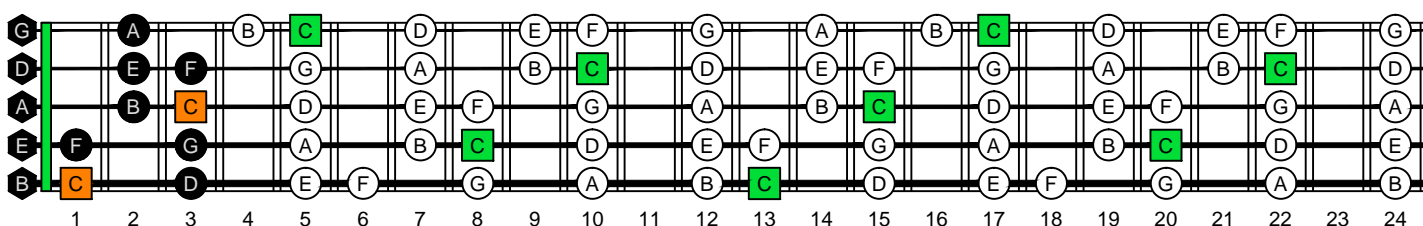

**BAGED octaves (Low B : 5-string bass) C natural - ENTIRE FINGERBOARD OCTAVE SHAPES**

**BAGED octaves (Low B : 5-string bass) C major scale (ionian mode) ENTIRE FINGERBOARD NOTE NAMES**

**BAGED octaves (Low B : 5-string bass) C major scale (ionian mode) ENTIRE FINGERBOARD NOTE NAMES : 5B3 box shape**

**BAGED octaves (Low B : 5-string bass) C major scale (ionian mode) ENTIRE FINGERBOARD NOTE NAMES : 3A1 box shape**

**BAGED octaves (Low B : 5-string bass) C major scale (ionian mode) ENTIRE FINGERBOARD NOTE NAMES : 4G1 box shape**

**BAGED octaves (Low B : 5-string bass) C major scale (ionian mode) ENTIRE FINGERBOARD NOTE NAMES : 4E2 box shape**

**BAGED octaves (Low B : 5-string bass) C major scale (ionian mode) ENTIRE FINGERBOARD NOTE NAMES : 5D2 box shape**

**BAGED octaves (Low B : 5-string bass) C major scale (ionian mode) ENTIRE FINGERBOARD NOTE NAMES : 5B3 box shape at 12**