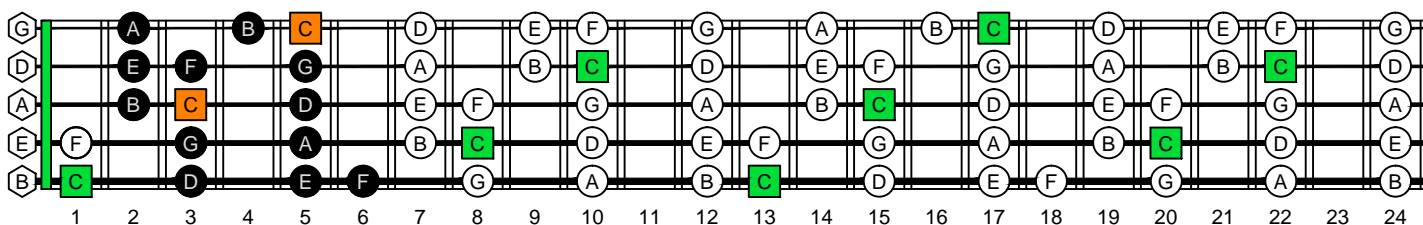

**BAGED octaves (Low B : 5-string bass) C natural - ENTIRE FINGERBOARD OCTAVE SHAPES**

**BAGED octaves (Low B : 5-string bass) C major scale (ionian mode) ENTIRE FINGERBOARD NOTE NAMES**

**BAGED octaves (Low B : 5-string bass) C major scale (ionian mode) ENTIRE FINGERBOARD NOTE NAMES : 5B3 box shape**

**BAGED octaves (Low B : 5-string bass) C major scale (ionian mode) ENTIRE FINGERBOARD NOTE NAMES : 3A1 box shape**

**BAGED octaves (Low B : 5-string bass) C major scale (ionian mode) ENTIRE FINGERBOARD NOTE NAMES : 4G1 box shape**

**BAGED octaves (Low B : 5-string bass) C major scale (ionian mode) ENTIRE FINGERBOARD NOTE NAMES : 4E2 box shape**

**BAGED octaves (Low B : 5-string bass) C major scale (ionian mode) ENTIRE FINGERBOARD NOTE NAMES : 5D2 box shape**

**BAGED octaves (Low B : 5-string bass) C major scale (ionian mode) ENTIRE FINGERBOARD NOTE NAMES : 5B3 box shape at 12**