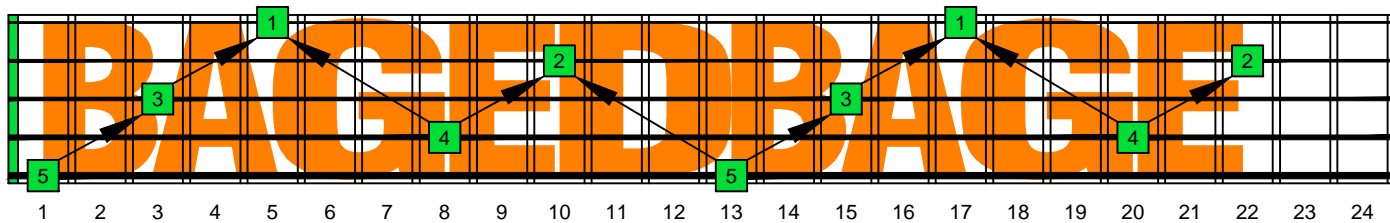

**BAGED octaves (Low B : 5-string bass) C natural - ENTIRE FINGERBOARD OCTAVE SHAPES**

**BAGED octaves (Low B : 5-string bass) C major scale (ionian mode) ENTIRE FINGERBOARD NOTE NAMES**

**BAGED octaves (Low B : 5-string bass) C major scale (ionian mode) ENTIRE FINGERBOARD NOTE NAMES : 5B3 box shape**

**BAGED octaves (Low B : 5-string bass) C major scale (ionian mode) ENTIRE FINGERBOARD NOTE NAMES : 3A1 box shape**

**BAGED octaves (Low B : 5-string bass) C major scale (ionian mode) ENTIRE FINGERBOARD NOTE NAMES : 4G1 box shape**

**BAGED octaves (Low B : 5-string bass) C major scale (ionian mode) ENTIRE FINGERBOARD NOTE NAMES : 4E2 box shape**

**BAGED octaves (Low B : 5-string bass) C major scale (ionian mode) ENTIRE FINGERBOARD NOTE NAMES : 5D2 box shape**

**BAGED octaves (Low B : 5-string bass) C major scale (ionian mode) ENTIRE FINGERBOARD NOTE NAMES : 5B3 box shape at 12**