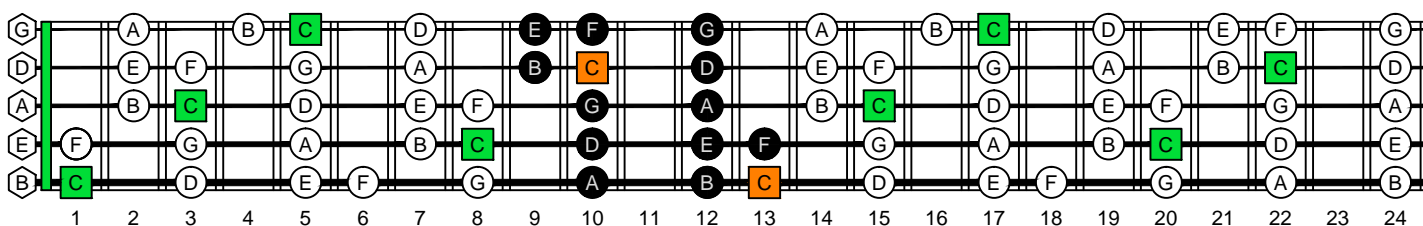

**BAGED octaves (Low B : 5-string bass) C natural - ENTIRE FINGERBOARD OCTAVE SHAPES**

**BAGED octaves (Low B : 5-string bass) C major scale (ionian mode) ENTIRE FINGERBOARD NOTE NAMES**

**BAGED octaves (Low B : 5-string bass) C major scale (ionian mode) ENTIRE FINGERBOARD NOTE NAMES : 5B3 box shape**

**BAGED octaves (Low B : 5-string bass) C major scale (ionian mode) ENTIRE FINGERBOARD NOTE NAMES : 3A1 box shape**

**BAGED octaves (Low B : 5-string bass) C major scale (ionian mode) ENTIRE FINGERBOARD NOTE NAMES : 4G1 box shape**

**BAGED octaves (Low B : 5-string bass) C major scale (ionian mode) ENTIRE FINGERBOARD NOTE NAMES : 4E2 box shape**

**BAGED octaves (Low B : 5-string bass) C major scale (ionian mode) ENTIRE FINGERBOARD NOTE NAMES : 5D2 box shape**

**BAGED octaves (Low B : 5-string bass) C major scale (ionian mode) ENTIRE FINGERBOARD NOTE NAMES : 5B3 box shape at 12**