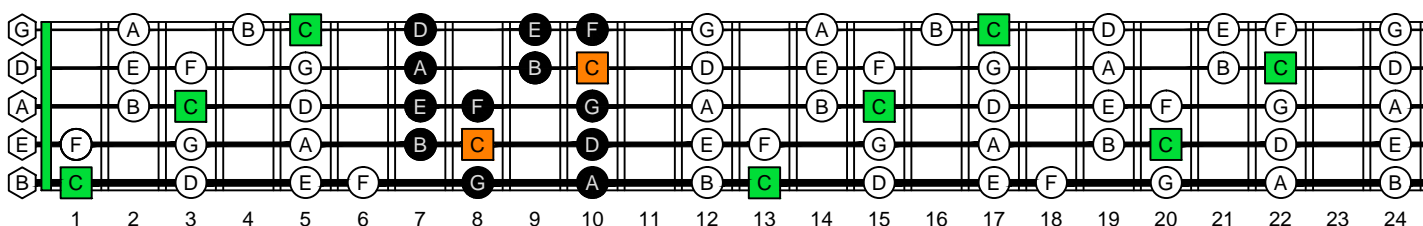

**BAGED octaves (Low B : 5-string bass) C natural - ENTIRE FINGERBOARD OCTAVE SHAPES**

**BAGED octaves (Low B : 5-string bass) C major scale (ionian mode) ENTIRE FINGERBOARD NOTE NAMES**

**BAGED octaves (Low B : 5-string bass) C major scale (ionian mode) ENTIRE FINGERBOARD NOTE NAMES : 5B3 box shape**

**BAGED octaves (Low B : 5-string bass) C major scale (ionian mode) ENTIRE FINGERBOARD NOTE NAMES : 3A1 box shape**

**BAGED octaves (Low B : 5-string bass) C major scale (ionian mode) ENTIRE FINGERBOARD NOTE NAMES : 4G1 box shape**

**BAGED octaves (Low B : 5-string bass) C major scale (ionian mode) ENTIRE FINGERBOARD NOTE NAMES : 4E2 box shape**

**BAGED octaves (Low B : 5-string bass) C major scale (ionian mode) ENTIRE FINGERBOARD NOTE NAMES : 5D2 box shape**

**BAGED octaves (Low B : 5-string bass) C major scale (ionian mode) ENTIRE FINGERBOARD NOTE NAMES : 5B3 box shape at 12**