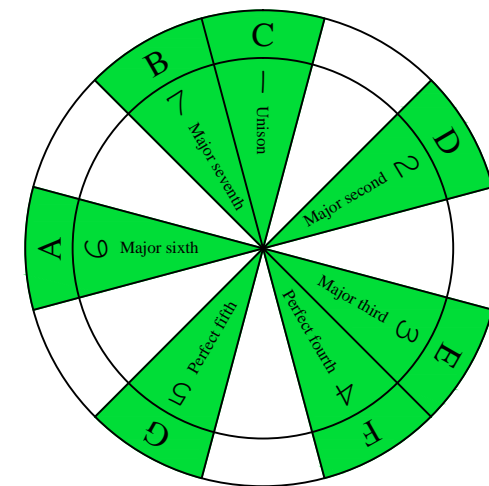

BAGED octaves (Low B : 5-string bass) C natural - ENTIRE FINGERBOARD OCTAVE SHAPES

BAGED octaves (Low B : 5-string bass) C major scale (ionian mode) - ENTIRE FINGERBOARD NOTE NAMES

BAGED octaves (Low B : 5-string bass) C major scale (ionian mode) - ENTIRE FINGERBOARD INTERVALS

C
major scale
(ionian mode)
BAGED
octaves
BEADG:
Low B tuning
5-string bass
box shapes
(3nps)

C major scale (ionian mode)
SEMITONOMETER