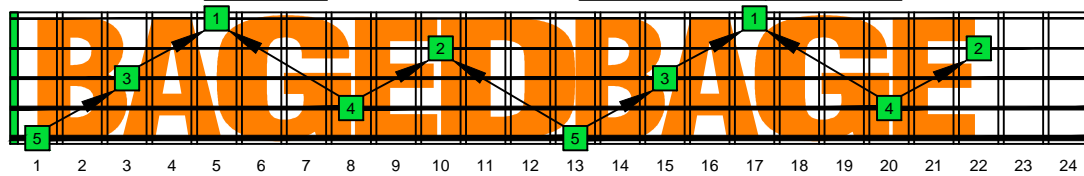

BAGED octaves (Low B : 5-string bass) C natural - ENTIRE FINGERBOARD OCTAVE SHAPES

BAGED octaves (Low B : 5-string bass) C major scale (ionian mode) - ENTIRE FINGERBOARD NOTE NAMES

BAGED octaves (Low B : 5-string bass) C major scale (ionian mode) - ENTIRE FINGERBOARD INTERVALS

C
major scale
(ionian mode)
BAGED
octaves
BEADG:
Low B tuning
5-string bass
box shapes
(3nps)

C major scale (ionian mode)
SEMITONOMETER