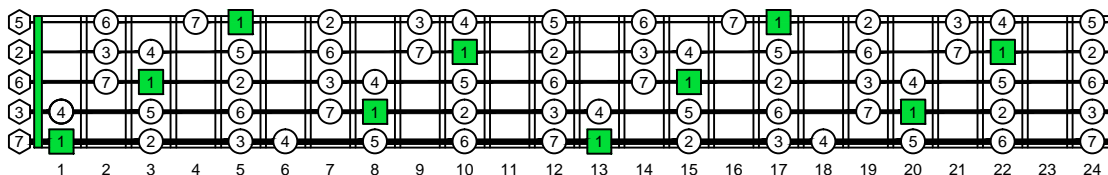

BAGED octaves (Low B : 5-string bass) C natural - ENTIRE FINGERBOARD OCTAVE SHAPES

BAGED octaves (Low B : 5-string bass) C major scale (ionian mode) - ENTIRE FINGERBOARD NOTE NAMES

BAGED octaves (Low B : 5-string bass) C major scale (ionian mode) - ENTIRE FINGERBOARD INTERVALS

C
major scale
(ionian mode)
BAGED
octaves
BEADG:
Low B tuning
5-string bass
box shapes
(3nps)

C major scale (ionian mode)
SEMITONOMETER