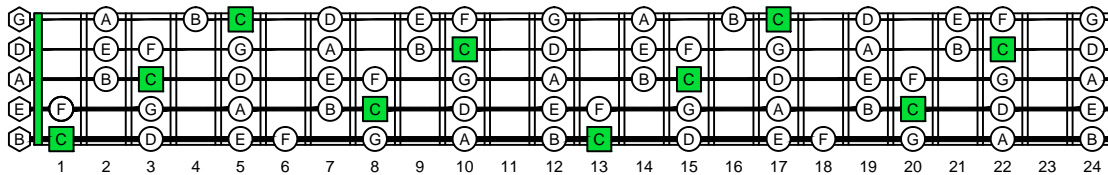

BAGED octaves (Low B : 5-string bass) C natural - ENTIRE FINGERBOARD OCTAVE SHAPES

BAGED octaves (Low B : 5-string bass) C major scale (ionian mode) - ENTIRE FINGERBOARD NOTE NAMES

BAGED octaves (Low B : 5-string bass) C major scale (ionian mode) - ENTIRE FINGERBOARD INTERVALS

C
major scale
(ionian mode)
BAGED
octaves
BEADG:
Low B tuning
5-string bass
box shapes
(3nps)

C major scale (ionian mode)
SEMITONOMETER