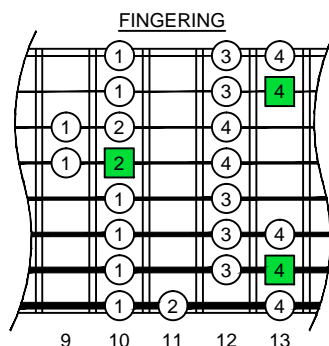

C
 major scale
 (ionian mode)
BAF#GED
 octaves
F#BEADGBE
 Low F#:
 8-string guitar
 box shapes

C major scale (ionian mode)
 SEMITONOMETER

7D4D2
 BOX
 SHAPE

www.cagedoctaves.com

Zon Brookes

BAF#GED octaves (Low F# : 8-string) C ionian (major scale) : 7D4D2 box shape

BAF#GED octaves (Low F# : 8-string guitar) C major scale (ionian mode) ENTIRE FINGERBOARD NOTE NAMES : 7D4D2 box shape

BAF#GED octaves (Low F# : 8-string guitar) C major scale (ionian mode) ENTIRE FINGERBOARD INTERVALS : 7D4D2 box shape