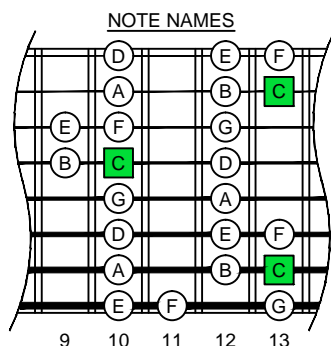

C
 major scale
 (ionian mode)
BAF#GED
 octaves
F#BEADGBE
 Low F#:
 8-string guitar
 box shapes

C major scale (ionian mode)
 SEMITONOMETER

7D4D2
 BOX
 SHAPE

www.cagedoctaves.com

Zon Brookes

BAF#GED octaves (Low F# : 8-string) C ionian (major scale) : 7D4D2 box shape

BAF#GED octaves (Low F# : 8-string guitar) C major scale (ionian mode) ENTIRE FINGERBOARD NOTE NAMES : 7D4D2 box shape

BAF#GED octaves (Low F# : 8-string guitar) C major scale (ionian mode) ENTIRE FINGERBOARD INTERVALS : 7D4D2 box shape