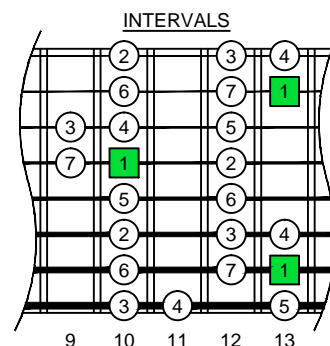

C
 major scale
 (ionian mode)
BAF#GED
 octaves
F#BEADGBE
 Low F#:
 8-string guitar
 box shapes

C major scale (ionian mode)
 SEMITONOMETER

7D4D2
 BOX
 SHAPE

www.cagedoctaves.com

Zon Brookes

BAF#GED octaves (Low F# : 8-string) C ionian (major scale) : 7D4D2 box shape

BAF#GED octaves (Low F# : 8-string guitar) C major scale (ionian mode) ENTIRE FINGERBOARD NOTE NAMES : 7D4D2 box shape

BAF#GED octaves (Low F# : 8-string guitar) C major scale (ionian mode) ENTIRE FINGERBOARD INTERVALS : 7D4D2 box shape