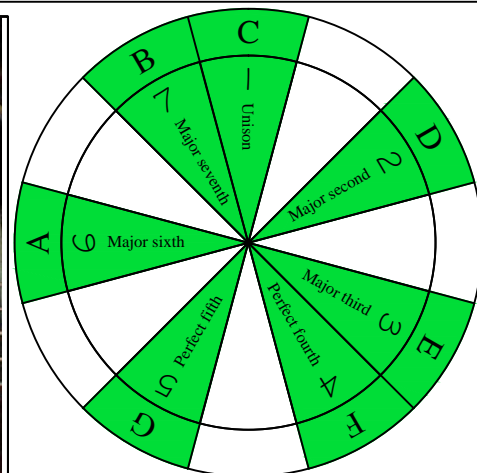

C
 major scale
 (ionian mode)
BAF#GED
 octaves
F#BEADGBE
 Low F#:
 8-string guitar
 box shapes

C major scale (ionian mode)
 SEMITONOMETER

7D4D2
 BOX
 SHAPE

www.cagedoctaves.com

Zon Brookes

BAF#GED octaves (Low F# : 8-string) C ionian (major scale) : 7D4D2 box shape

BAF#GED octaves (Low F# : 8-string guitar) C major scale (ionian mode) ENTIRE FINGERBOARD NOTE NAMES : 7D4D2 box shape

BAF#GED octaves (Low F# : 8-string guitar) C major scale (ionian mode) ENTIRE FINGERBOARD INTERVALS : 7D4D2 box shape