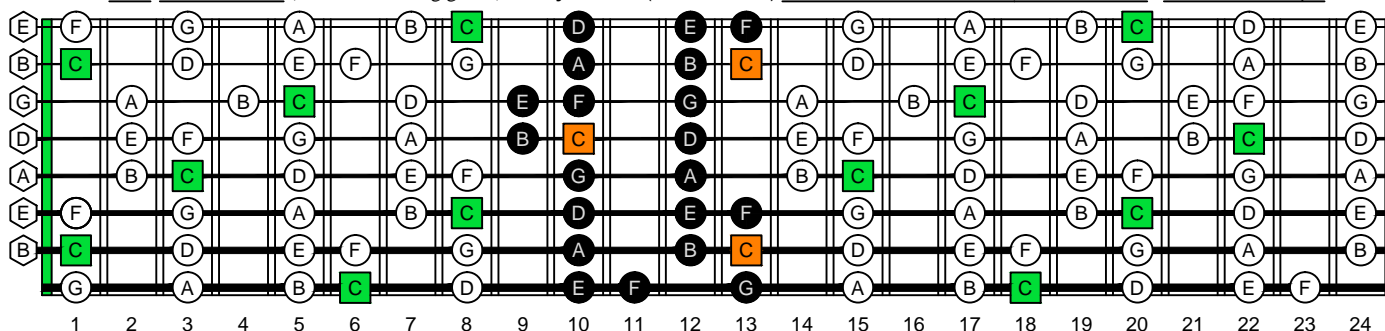

C
 major scale
 (ionian mode)
BAF#GED
 octaves
F#BEADGBE
 Low F#:
 8-string guitar
 box shapes

C major scale (ionian mode)
 SEMITONOMETER

7D4D2
 BOX
 SHAPE

www.cagedoctaves.com

Zon Brookes

BAF#GED octaves (Low F# : 8-string) C ionian (major scale) : 7D4D2 box shape

BAF#GED octaves (Low F# : 8-string guitar) C major scale (ionian mode) ENTIRE FINGERBOARD NOTE NAMES : 7D4D2 box shape

BAF#GED octaves (Low F# : 8-string guitar) C major scale (ionian mode) ENTIRE FINGERBOARD INTERVALS : 7D4D2 box shape