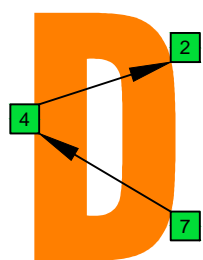

C
 major scale
 (ionian mode)
BAF#GED
 octaves
F#BEADGBE
 Low F#:
 8-string guitar
 box shapes

C major scale (ionian mode)
 SEMITONOMETER

7D4D2
 BOX
 SHAPE

www.cagedoctaves.com

Zon Brookes

BAF#GED octaves (Low F# : 8-string) C ionian (major scale) : 7D4D2 box shape

BAF#GED octaves (Low F# : 8-string guitar) C major scale (ionian mode) ENTIRE FINGERBOARD NOTE NAMES : 7D4D2 box shape

BAF#GED octaves (Low F# : 8-string guitar) C major scale (ionian mode) ENTIRE FINGERBOARD INTERVALS : 7D4D2 box shape