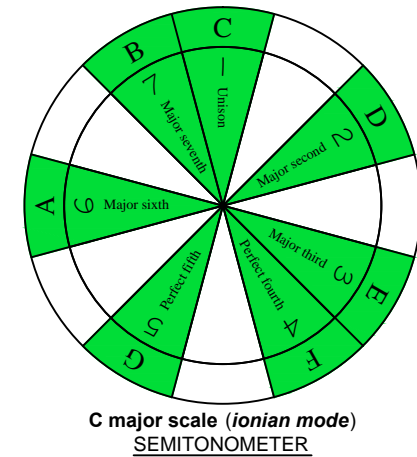

BAF#GED octaves (Low F# 8-string guitar) C major scale (ionian mode) - ENTIRE FINGERBOARD NOTE NAMES

BAF#GED octaves (Low F# 8-string guitar) C major scale (ionian mode) - ENTIRE FINGERBOARD INTERVALS

C
 major scale
 (ionian mode)
BAF#GED
 octaves
F#BEADGBE
 Low F#:
 8-string guitar
 box shapes

B 7B5B2 BOX SHAPE

A 8A5A3 BOX SHAPE

G 8F#6G3G1 BOX SHAPE

E 6E4E1 BOX SHAPE

D 7D4D2 BOX SHAPE

B 7B5B2 at 12 BOX SHAPE

NOTE NAMES	NOTE NAMES	NOTE NAMES	NOTE NAMES	NOTE NAMES	NOTE NAMES
FINGERING	FINGERING	FINGERING	FINGERING	FINGERING	FINGERING
INTERVALS	INTERVALS	INTERVALS	INTERVALS	INTERVALS	INTERVALS