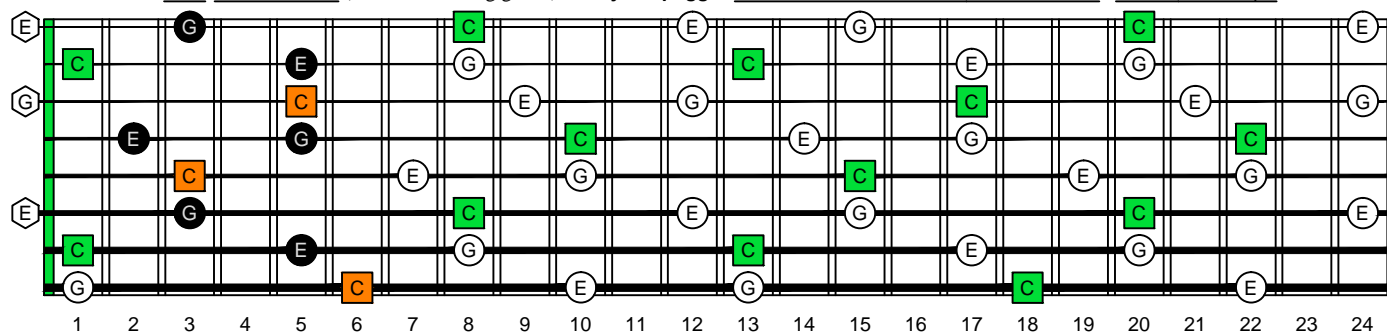

C
 major arpeggio
AGED
 octaves
F#BEADGBE
 Low F#:
 8-string guitar
 box shapes

www.cagedoctaves.com

Zon Brookes

BAF#GED octaves (Low F# : 8-string guitar) C major arpeggio : 8A5A3 box shape

BAF#GED octaves (Low F# : 8-string guitar) C major arpeggio ENTIRE FINGERBOARD NOTE NAMES : 8A5A3 box shape

BAF#GED octaves (Low F# : 8-string guitar) C major arpeggio ENTIRE FINGERBOARD INTERVALS : 8A5A3 box shape