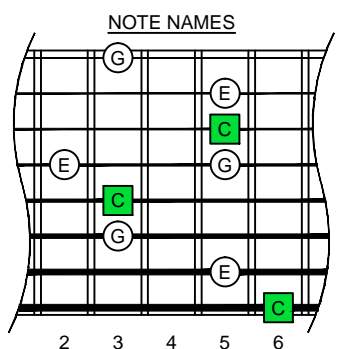

C
 major arpeggio
AGED
 octaves
F#BEADGBE
 Low F#:
 8-string guitar
 box shapes

www.cagedoctaves.com

Zon Brookes

BAF#GED octaves (Low F# : 8-string guitar) C major arpeggio : 8A5A3 box shape

BAF#GED octaves (Low F# : 8-string guitar) C major arpeggio ENTIRE FINGERBOARD NOTE NAMES : 8A5A3 box shape

BAF#GED octaves (Low F# : 8-string guitar) C major arpeggio ENTIRE FINGERBOARD INTERVALS : 8A5A3 box shape