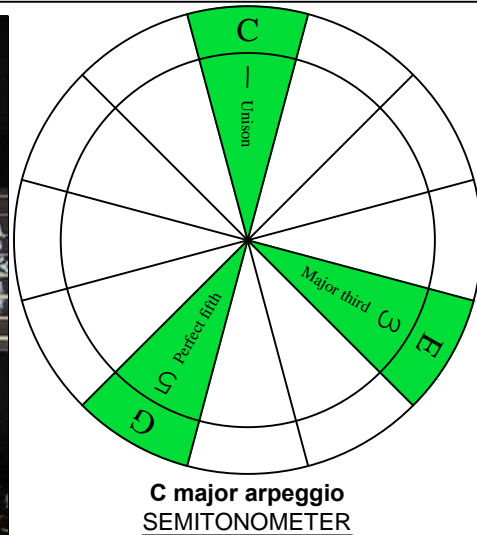

C
 major arpeggio
AGED
 octaves
F#BEADGBE
 Low F#:
 8-string guitar
 box shapes

www.cagedoctaves.com

Zon Brookes

BAF#GED octaves (Low F# : 8-string guitar) C major arpeggio : 8A5A3 box shape

BAF#GED octaves (Low F# : 8-string guitar) C major arpeggio ENTIRE FINGERBOARD NOTE NAMES : 8A5A3 box shape

BAF#GED octaves (Low F# : 8-string guitar) C major arpeggio ENTIRE FINGERBOARD INTERVALS : 8A5A3 box shape