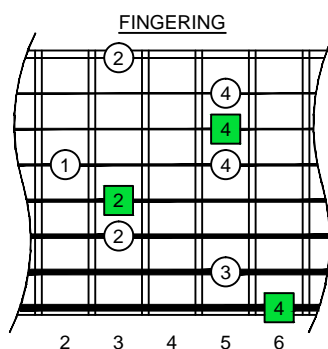

C
 major arpeggio
AGED
 octaves
F#BEADGBE
 Low F#:
 8-string guitar
 box shapes

www.cagedoctaves.com

Zon Brookes

BAF#GED octaves (Low F# : 8-string guitar) C major arpeggio : 8A5A3 box shape

BAF#GED octaves (Low F# : 8-string guitar) C major arpeggio ENTIRE FINGERBOARD NOTE NAMES : 8A5A3 box shape

BAF#GED octaves (Low F# : 8-string guitar) C major arpeggio ENTIRE FINGERBOARD INTERVALS : 8A5A3 box shape