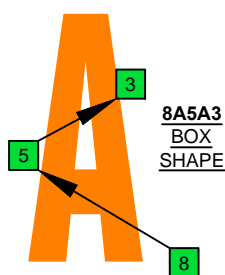

C
 major arpeggio
AGED
 octaves
F#BEADGBE
 Low F#:
 8-string guitar
 box shapes

www.cagedoctaves.com

Zon Brookes

BAF#GED octaves (Low F# : 8-string guitar) C major arpeggio : 8A5A3 box shape

BAF#GED octaves (Low F# : 8-string guitar) C major arpeggio ENTIRE FINGERBOARD NOTE NAMES : 8A5A3 box shape

BAF#GED octaves (Low F# : 8-string guitar) C major arpeggio ENTIRE FINGERBOARD INTERVALS : 8A5A3 box shape