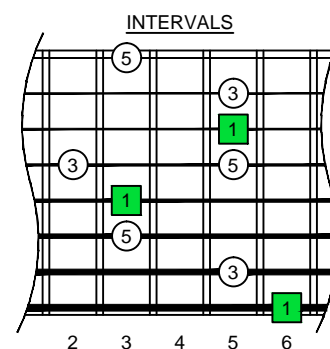

C
 major arpeggio
AGED
 octaves
F#BEADGBE
 Low F#:
 8-string guitar
 box shapes

www.cagedoctaves.com

Zon Brookes

BAF#GED octaves (Low F# : 8-string guitar) C major arpeggio : 8A5A3 box shape

BAF#GED octaves (Low F# : 8-string guitar) C major arpeggio ENTIRE FINGERBOARD NOTE NAMES : 8A5A3 box shape

BAF#GED octaves (Low F# : 8-string guitar) C major arpeggio ENTIRE FINGERBOARD INTERVALS : 8A5A3 box shape