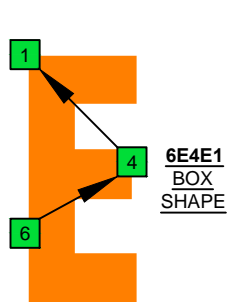

**C**  
 major arpeggio  
**AGED**  
 octaves  
**F#BEADGBE**  
 Low F#:  
 8-string guitar  
 box shapes

www.cagedoctaves.com

Zon Brookes

BAF#GED octaves (Low F# : 8-string guitar) C major arpeggio : 6E4E1 box shape

BAF#GED octaves (Low F# : 8-string guitar) C major arpeggio ENTIRE FINGERBOARD NOTE NAMES : 6E4E1 box shape

BAF#GED octaves (Low F# : 8-string guitar) C major arpeggio ENTIRE FINGERBOARD INTERVALS : 6E4E1 box shape