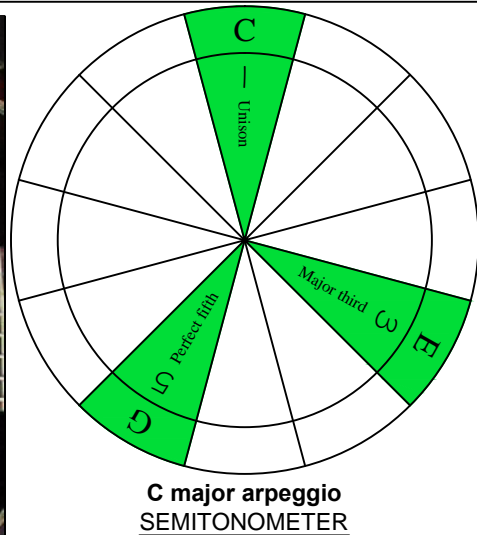

**C**  
 major arpeggio  
**AGED**  
 octaves  
**F#BEADGBE**  
 Low F#:  
 8-string guitar  
 box shapes

www.cagedoctaves.com

Zon Brookes

BAF#GED octaves (Low F# : 8-string guitar) C major arpeggio : 6E4E1 box shape

BAF#GED octaves (Low F# : 8-string guitar) C major arpeggio ENTIRE FINGERBOARD NOTE NAMES : 6E4E1 box shape

BAF#GED octaves (Low F# : 8-string guitar) C major arpeggio ENTIRE FINGERBOARD INTERVALS : 6E4E1 box shape