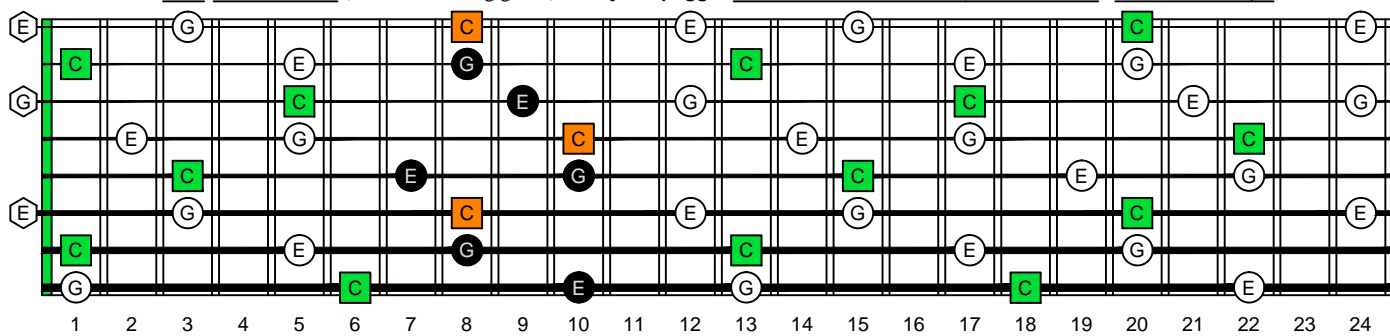

**C**  
 major arpeggio  
**AGED**  
 octaves  
**F#BEADGBE**  
 Low F#:  
 8-string guitar  
 box shapes

www.cagedoctaves.com

Zon Brookes

BAF#GED octaves (Low F# : 8-string guitar) C major arpeggio : 6E4E1 box shape

BAF#GED octaves (Low F# : 8-string guitar) C major arpeggio ENTIRE FINGERBOARD NOTE NAMES : 6E4E1 box shape

BAF#GED octaves (Low F# : 8-string guitar) C major arpeggio ENTIRE FINGERBOARD INTERVALS : 6E4E1 box shape