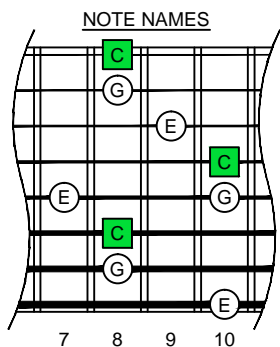

**C**  
 major arpeggio  
**AGED**  
 octaves  
**F#BEADGBE**  
 Low F#:  
 8-string guitar  
 box shapes

www.cagedoctaves.com

Zon Brookes

BAF#GED octaves (Low F# : 8-string guitar) C major arpeggio : 6E4E1 box shape

BAF#GED octaves (Low F# : 8-string guitar) C major arpeggio ENTIRE FINGERBOARD NOTE NAMES : 6E4E1 box shape

BAF#GED octaves (Low F# : 8-string guitar) C major arpeggio ENTIRE FINGERBOARD INTERVALS : 6E4E1 box shape