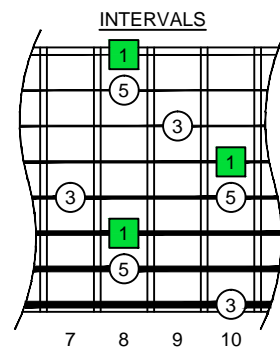

**C**  
 major arpeggio  
**AGED**  
 octaves  
**F#BEADGBE**  
 Low F#:  
 8-string guitar  
 box shapes

www.cagedoctaves.com

Zon Brookes

BAF#GED octaves (Low F# : 8-string guitar) C major arpeggio : 6E4E1 box shape

BAF#GED octaves (Low F# : 8-string guitar) C major arpeggio ENTIRE FINGERBOARD NOTE NAMES : 6E4E1 box shape

BAF#GED octaves (Low F# : 8-string guitar) C major arpeggio ENTIRE FINGERBOARD INTERVALS : 6E4E1 box shape