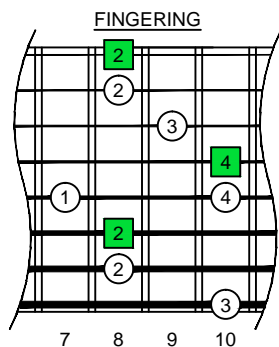

**C**  
 major arpeggio  
**AGED**  
 octaves  
**F#BEADGBE**  
 Low F#:  
 8-string guitar  
 box shapes

www.cagedoctaves.com

Zon Brookes

BAF#GED octaves (Low F# : 8-string guitar) C major arpeggio : 6E4E1 box shape

BAF#GED octaves (Low F# : 8-string guitar) C major arpeggio ENTIRE FINGERBOARD NOTE NAMES : 6E4E1 box shape

BAF#GED octaves (Low F# : 8-string guitar) C major arpeggio ENTIRE FINGERBOARD INTERVALS : 6E4E1 box shape