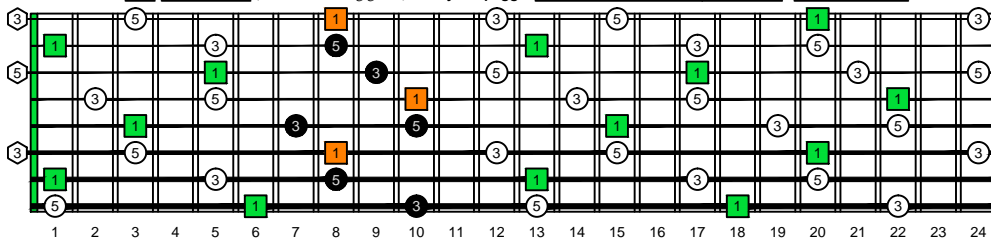

BAF#GED octaves (Low F# : 8-string guitar) C natural - ENTIRE FINGERBOARD OCTAVE SHAPES

BAF#GED octaves (Low F# : 8-string guitar) C major arpeggio - ENTIRE FINGERBOARD INTERVALS

BAF#GED octaves (Low F# : 8-string guitar) C major arpeggio ENTIRE FINGERBOARD INTERVALS : 7B5B2 box shape

BAF#GED octaves (Low F# : 8-string guitar) C major arpeggio ENTIRE FINGERBOARD INTERVALS : 8A5A3 box shape

BAF#GED octaves (Low F# : 8-string guitar) C major arpeggio ENTIRE FINGERBOARD INTERVALS : 8F#6G3G1 box shape

BAF#GED octaves (Low F# : 8-string guitar) C major arpeggio ENTIRE FINGERBOARD INTERVALS : 6E4E1 box shape

BAF#GED octaves (Low F# : 8-string guitar) C major arpeggio ENTIRE FINGERBOARD INTERVALS : 7D4D2 box shape

BAF#GED octaves (Low F# : 8-string guitar) C major arpeggio ENTIRE FINGERBOARD INTERVALS : 7B5B2 box shape at 12