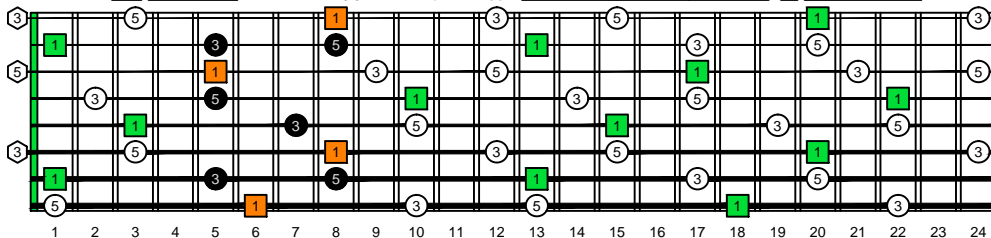

BAF#GED octaves (Low F# : 8-string guitar) C natural - ENTIRE FINGERBOARD OCTAVE SHAPES

BAF#GED octaves (Low F# : 8-string guitar) C major arpeggio - ENTIRE FINGERBOARD INTERVALS

BAF#GED octaves (Low F# : 8-string guitar) C major arpeggio ENTIRE FINGERBOARD INTERVALS : 7B5B2 box shape

BAF#GED octaves (Low F# : 8-string guitar) C major arpeggio ENTIRE FINGERBOARD INTERVALS : 8A5A3 box shape

BAF#GED octaves (Low F# : 8-string guitar) C major arpeggio ENTIRE FINGERBOARD INTERVALS : 8F#6G3G1 box shape

BAF#GED octaves (Low F# : 8-string guitar) C major arpeggio ENTIRE FINGERBOARD INTERVALS : 6E4E1 box shape

BAF#GED octaves (Low F# : 8-string guitar) C major arpeggio ENTIRE FINGERBOARD INTERVALS : 7D4D2 box shape

BAF#GED octaves (Low F# : 8-string guitar) C major arpeggio ENTIRE FINGERBOARD INTERVALS : 7B5B2 box shape at 12