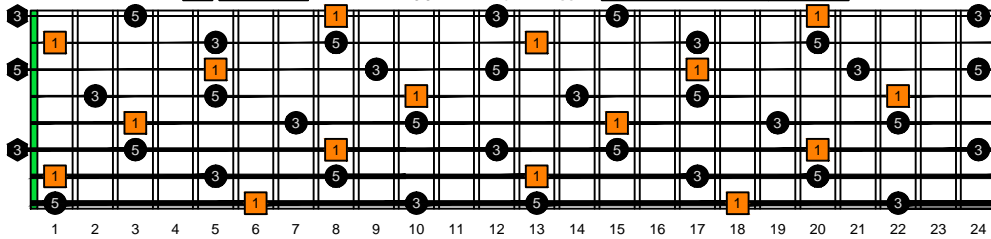

BAF#GED octaves (Low F# : 8-string guitar) C natural - ENTIRE FINGERBOARD OCTAVE SHAPES

BAF#GED octaves (Low F# : 8-string guitar) C major arpeggio - ENTIRE FINGERBOARD INTERVALS

BAF#GED octaves (Low F# : 8-string guitar) C major arpeggio ENTIRE FINGERBOARD INTERVALS : 7B5B2 box shape

BAF#GED octaves (Low F# : 8-string guitar) C major arpeggio ENTIRE FINGERBOARD INTERVALS : 8A5A3 box shape

BAF#GED octaves (Low F# : 8-string guitar) C major arpeggio ENTIRE FINGERBOARD INTERVALS : 8F#6G3G1 box shape

BAF#GED octaves (Low F# : 8-string guitar) C major arpeggio ENTIRE FINGERBOARD INTERVALS : 6E4E1 box shape

BAF#GED octaves (Low F# : 8-string guitar) C major arpeggio ENTIRE FINGERBOARD INTERVALS : 7D4D2 box shape

BAF#GED octaves (Low F# : 8-string guitar) C major arpeggio ENTIRE FINGERBOARD INTERVALS : 7B5B2 box shape at 12