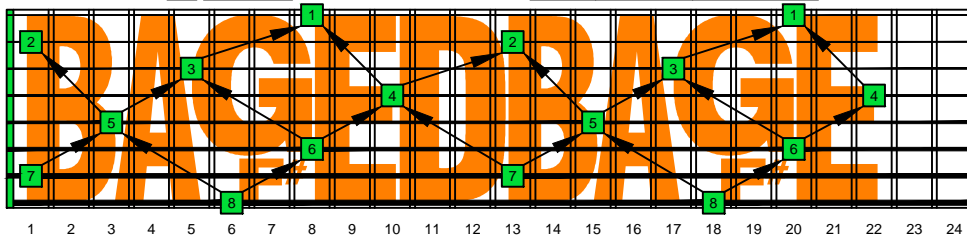

BAF#GED octaves (Low F# : 8-string guitar) C natural - ENTIRE FINGERBOARD OCTAVE SHAPES

BAF#GED octaves (Low F# : 8-string guitar) C major arpeggio - ENTIRE FINGERBOARD INTERVALS

BAF#GED octaves (Low F# : 8-string guitar) C major arpeggio ENTIRE FINGERBOARD INTERVALS : 7B5B2 box shape

BAF#GED octaves (Low F# : 8-string guitar) C major arpeggio ENTIRE FINGERBOARD INTERVALS : 8A5A3 box shape

BAF#GED octaves (Low F# : 8-string guitar) C major arpeggio ENTIRE FINGERBOARD INTERVALS : 8F#6G3G1 box shape

BAF#GED octaves (Low F# : 8-string guitar) C major arpeggio ENTIRE FINGERBOARD INTERVALS : 6E4E1 box shape

BAF#GED octaves (Low F# : 8-string guitar) C major arpeggio ENTIRE FINGERBOARD INTERVALS : 7D4D2 box shape

BAF#GED octaves (Low F# : 8-string guitar) C major arpeggio ENTIRE FINGERBOARD INTERVALS : 7B5B2 box shape at 12