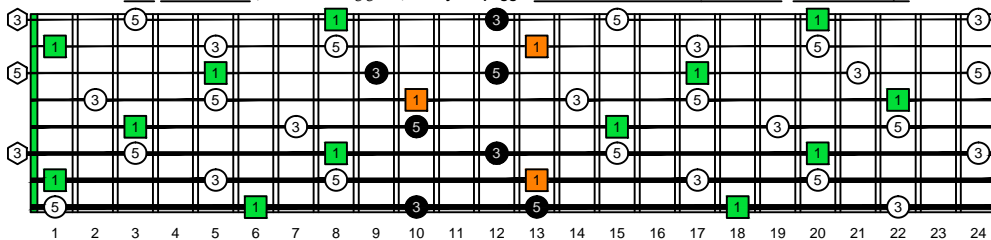

BAF#GED octaves (Low F# : 8-string guitar) C natural - ENTIRE FINGERBOARD OCTAVE SHAPES

BAF#GED octaves (Low F# : 8-string guitar) C major arpeggio - ENTIRE FINGERBOARD INTERVALS

BAF#GED octaves (Low F# : 8-string guitar) C major arpeggio ENTIRE FINGERBOARD INTERVALS : 7B5B2 box shape

BAF#GED octaves (Low F# : 8-string guitar) C major arpeggio ENTIRE FINGERBOARD INTERVALS : 8A5A3 box shape

BAF#GED octaves (Low F# : 8-string guitar) C major arpeggio ENTIRE FINGERBOARD INTERVALS : 8F#6G3G1 box shape

BAF#GED octaves (Low F# : 8-string guitar) C major arpeggio ENTIRE FINGERBOARD INTERVALS : 6E4E1 box shape

BAF#GED octaves (Low F# : 8-string guitar) C major arpeggio ENTIRE FINGERBOARD INTERVALS : 7D4D2 box shape

BAF#GED octaves (Low F# : 8-string guitar) C major arpeggio ENTIRE FINGERBOARD INTERVALS : 7B5B2 box shape at 12