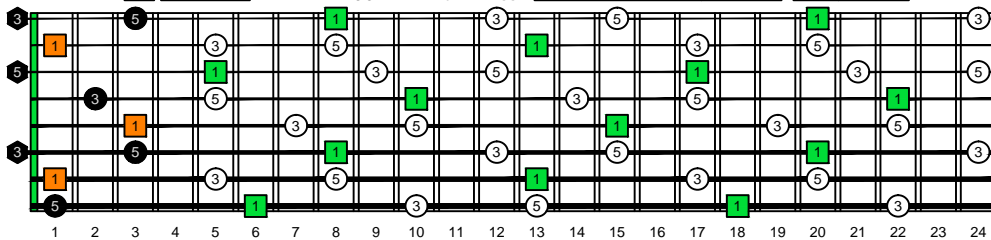

BAF#GED octaves (Low F# : 8-string guitar) C natural - ENTIRE FINGERBOARD OCTAVE SHAPES

BAF#GED octaves (Low F# : 8-string guitar) C major arpeggio - ENTIRE FINGERBOARD INTERVALS

BAF#GED octaves (Low F# : 8-string guitar) C major arpeggio ENTIRE FINGERBOARD INTERVALS : 7B5B2 box shape

BAF#GED octaves (Low F# : 8-string guitar) C major arpeggio ENTIRE FINGERBOARD INTERVALS : 8A5A3 box shape

BAF#GED octaves (Low F# : 8-string guitar) C major arpeggio ENTIRE FINGERBOARD INTERVALS : 8F#6G3G1 box shape

BAF#GED octaves (Low F# : 8-string guitar) C major arpeggio ENTIRE FINGERBOARD INTERVALS : 6E4E1 box shape

BAF#GED octaves (Low F# : 8-string guitar) C major arpeggio ENTIRE FINGERBOARD INTERVALS : 7D4D2 box shape

BAF#GED octaves (Low F# : 8-string guitar) C major arpeggio ENTIRE FINGERBOARD INTERVALS : 7B5B2 box shape at 12