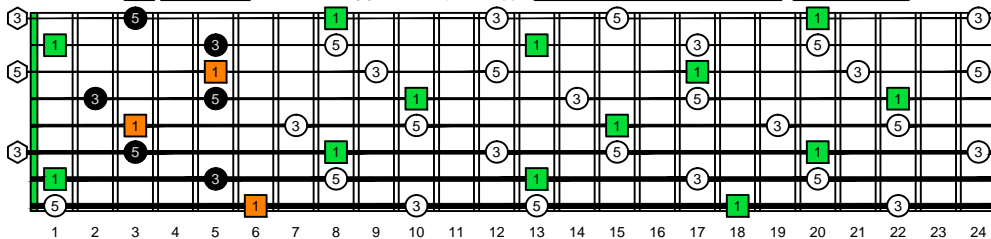

BAF#GED octaves (Low F# : 8-string guitar) C natural - ENTIRE FINGERBOARD OCTAVE SHAPES

BAF#GED octaves (Low F# : 8-string guitar) C major arpeggio - ENTIRE FINGERBOARD INTERVALS

BAF#GED octaves (Low F# : 8-string guitar) C major arpeggio ENTIRE FINGERBOARD INTERVALS : 7B5B2 box shape

BAF#GED octaves (Low F# : 8-string guitar) C major arpeggio ENTIRE FINGERBOARD INTERVALS : 8A5A3 box shape

BAF#GED octaves (Low F# : 8-string guitar) C major arpeggio ENTIRE FINGERBOARD INTERVALS : 8F#6G3G1 box shape

BAF#GED octaves (Low F# : 8-string guitar) C major arpeggio ENTIRE FINGERBOARD INTERVALS : 6E4E1 box shape

BAF#GED octaves (Low F# : 8-string guitar) C major arpeggio ENTIRE FINGERBOARD INTERVALS : 7D4D2 box shape

BAF#GED octaves (Low F# : 8-string guitar) C major arpeggio ENTIRE FINGERBOARD INTERVALS : 7B5B2 box shape at 12