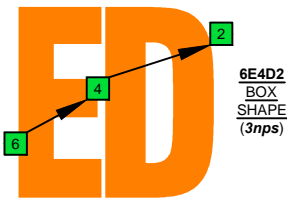

C
 major arpeggio
AGED
 octaves
F#BEADGBE
 Low F#:
 8-string guitar
 box shapes
 (3nps)

www.cagedoctaves.com

Zon Brookes

BAF#GED octaves (Low F# : 8-string guitar) C major arpeggio : 6E4D2 box shape (3nps)

BAF#GED octaves (Low F# : 8-string guitar) C major arpeggio ENTIRE FINGERBOARD NOTE NAMES : 6E4D2 box shape (3nps)

BAF#GED octaves (Low F# : 8-string guitar) C major arpeggio ENTIRE FINGERBOARD INTERVALS : 6E4D2 box shape (3nps)