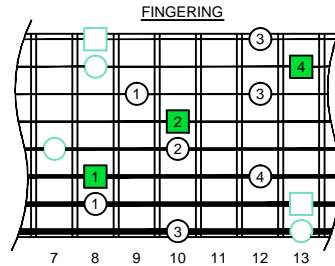

C
 major arpeggio
AGED
 octaves
F#BEADGBE
 Low F#:
 8-string guitar
 box shapes
 (3nps)

www.cagedoctaves.com

Zon Brookes

BAF#GED octaves (Low F# : 8-string guitar) C major arpeggio : 6E4D2 box shape (3nps)

BAF#GED octaves (Low F# : 8-string guitar) C major arpeggio ENTIRE FINGERBOARD NOTE NAMES : 6E4D2 box shape (3nps)

BAF#GED octaves (Low F# : 8-string guitar) C major arpeggio ENTIRE FINGERBOARD INTERVALS : 6E4D2 box shape (3nps)