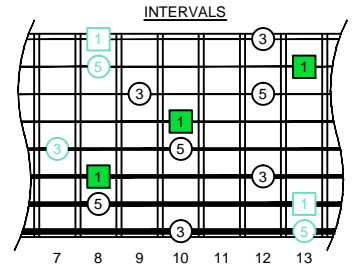

C
 major arpeggio
AGED
 octaves
F#BEADGBE
 Low F#:
 8-string guitar
 box shapes
 (3nps)

www.cagedoctaves.com

Zon Brookes

BAF#GED octaves (Low F# : 8-string guitar) C major arpeggio : 6E4D2 box shape (3nps)

BAF#GED octaves (Low F# : 8-string guitar) C major arpeggio ENTIRE FINGERBOARD NOTE NAMES : 6E4D2 box shape (3nps)

BAF#GED octaves (Low F# : 8-string guitar) C major arpeggio ENTIRE FINGERBOARD INTERVALS : 6E4D2 box shape (3nps)