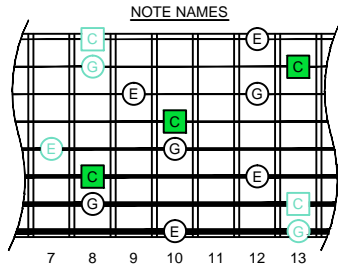

C
 major arpeggio
AGED
 octaves
F#BEADGBE
 Low F#:
 8-string guitar
 box shapes
 (3nps)

www.cagedoctaves.com

Zon Brookes

BAF#GED octaves (Low F# : 8-string guitar) C major arpeggio : 6E4D2 box shape (3nps)

BAF#GED octaves (Low F# : 8-string guitar) C major arpeggio ENTIRE FINGERBOARD NOTE NAMES : 6E4D2 box shape (3nps)

BAF#GED octaves (Low F# : 8-string guitar) C major arpeggio ENTIRE FINGERBOARD INTERVALS : 6E4D2 box shape (3nps)