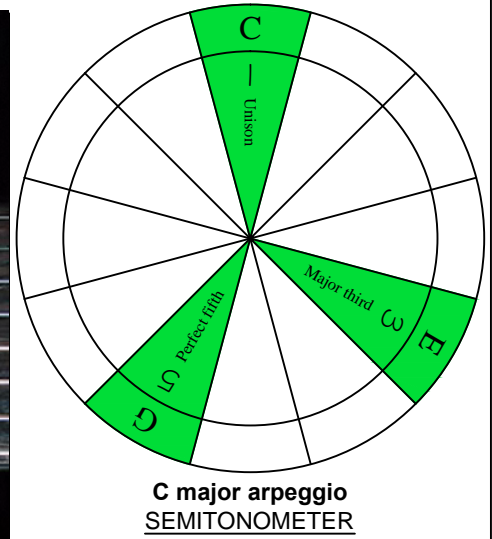

C
 major arpeggio
AGED
 octaves
F#BEADGBE
 Low F#:
 8-string guitar
 box shapes
 (3nps)

www.cagedoctaves.com

Zon Brookes

BAF#GED octaves (Low F# : 8-string guitar) C major arpeggio : 6E4D2 box shape (3nps)

BAF#GED octaves (Low F# : 8-string guitar) C major arpeggio ENTIRE FINGERBOARD NOTE NAMES : 6E4D2 box shape (3nps)

BAF#GED octaves (Low F# : 8-string guitar) C major arpeggio ENTIRE FINGERBOARD INTERVALS : 6E4D2 box shape (3nps)