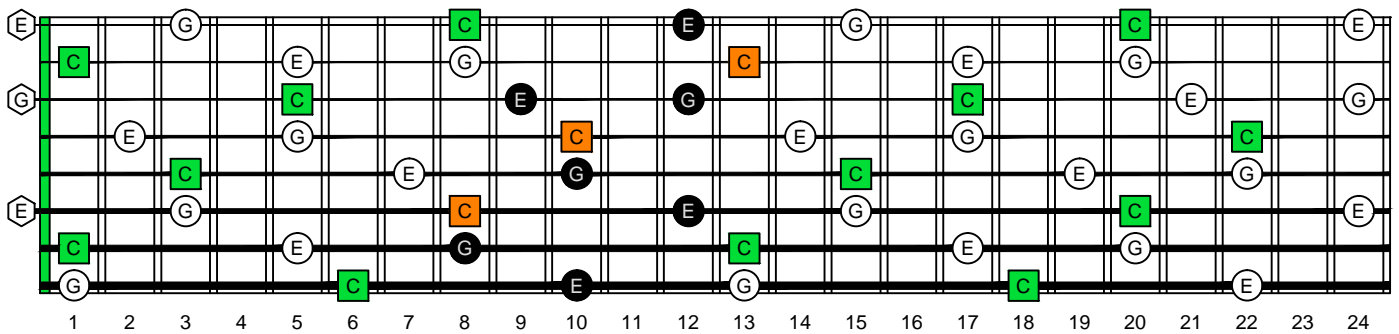

C
 major arpeggio
AGED
 octaves
F#BEADGBE
 Low F#:
 8-string guitar
 box shapes
 (3nps)

www.cagedoctaves.com

Zon Brookes

BAF#GED octaves (Low F# : 8-string guitar) C major arpeggio : 6E4D2 box shape (3nps)

BAF#GED octaves (Low F# : 8-string guitar) C major arpeggio ENTIRE FINGERBOARD NOTE NAMES : 6E4D2 box shape (3nps)

BAF#GED octaves (Low F# : 8-string guitar) C major arpeggio ENTIRE FINGERBOARD INTERVALS : 6E4D2 box shape (3nps)