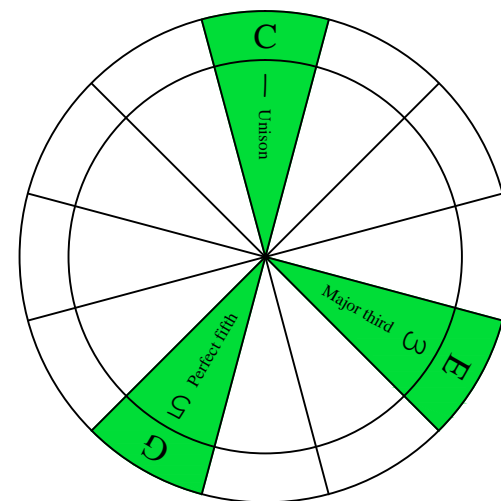

BAF#GED octaves (Low F#: 8-string guitar) C major arpeggio - ENTIRE FINGERBOARD NOTE NAMES

BAF#GED octaves (Low F#: 8-string guitar) C major arpeggio - ENTIRE FINGERBOARD INTERVALS

C
 major arpeggio
BAGED
 octaves
F#BEADGBE
 Low F#:
 8-string guitar
 box shapes
 (3nps)

C major arpeggio SEMITONOMETER