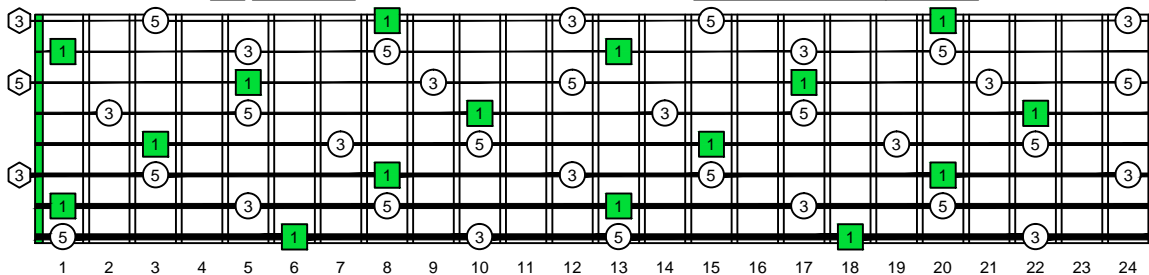

BAF#GED octaves (Low F#: 8-string guitar) C major arpeggio - ENTIRE FINGERBOARD NOTE NAMES

BAF#GED octaves (Low F#: 8-string guitar) C major arpeggio - ENTIRE FINGERBOARD INTERVALS

C
 major arpeggio
BAGED
 octaves
F#BEADGBE
 Low F#:
 8-string guitar
 box shapes
 (3nps)

C major arpeggio SEMITONOMETER