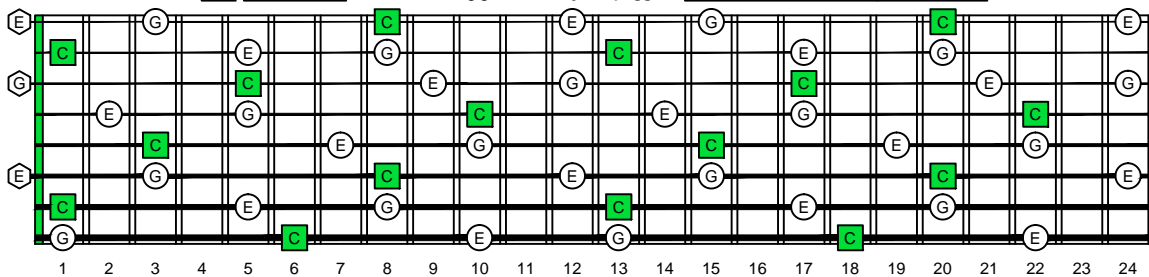

BAF#GED octaves (Low F#: 8-string guitar) C major arpeggio - ENTIRE FINGERBOARD NOTE NAMES

BAF#GED octaves (Low F#: 8-string guitar) C major arpeggio - ENTIRE FINGERBOARD INTERVALS

C
 major arpeggio
BAGED
 octaves
F#BEADGBE
 Low F#:
 8-string guitar
 box shapes
 (3nps)

C major arpeggio SEMITONOMETER