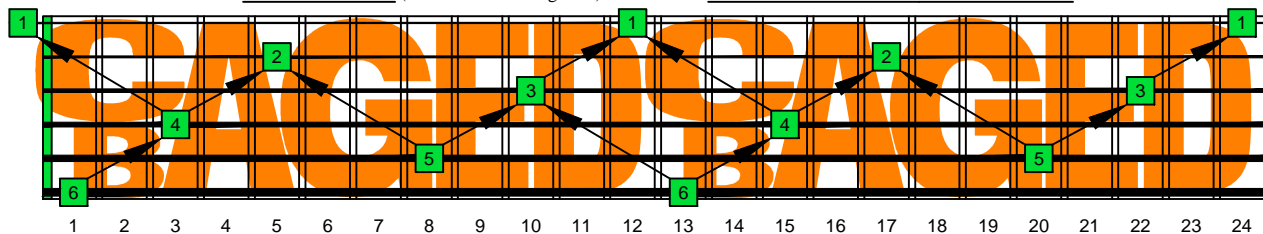

BCAGED octaves (BEADGC : 6-string bass) C natural - ENTIRE FINGERBOARD OCTAVE SHAPES

Musical notation for the BCAGED octaves. It includes a bass clef, a 2/4 time signature, and a staff with notes. Below the staff is a TAB section with string numbers and fret numbers for each note.

1	2	3	4	5	6	7	8	9	10	11	12	13	14	15	16	17	18	19	20	21	22	23	24	
0																								
3																								
1																								

6B4C1
OCTAVES

4A2
OCTAVE

5G2
OCTAVE

5E3
OCTAVE

6D3D1
OCTAVES

6B4C1 at 12
OCTAVES