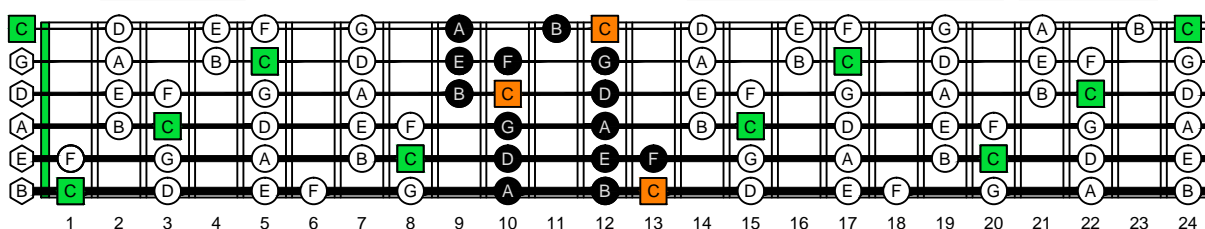

BCAGED octaves (BEADGC : 6-string bass) C natural - ENTIRE FINGERBOARD OCTAVE SHAPES

BCAGED octaves (BEADGC : 6-string bass) C major scale (ionian mode) - ENTIRE FINGERBOARD NOTE NAMES

BCAGED octaves (BEADGC : 6-string bass) C major scale (ionian mode) ENTIRE FINGERBOARD NOTE NAMES : 6B4C1 box shape

BCAGED octaves (BEADGC : 6-string bass) C major scale (ionian mode) ENTIRE FINGERBOARD NOTE NAMES : 4A2 box shape

BCAGED octaves (BEADGC : 6-string bass) C major scale (ionian mode) ENTIRE FINGERBOARD NOTE NAMES : 5G2 box shape

BCAGED octaves (BEADGC : 6-string bass) C major scale (ionian mode) ENTIRE FINGERBOARD NOTE NAMES : 5E3 box shape

BCAGED octaves (BEADGC : 6-string bass) C major scale (ionian mode) ENTIRE FINGERBOARD NOTE NAMES : 6D3D1 box shape

BCAGED octaves (BEADGC : 6-string bass) C major scale (ionian mode) ENTIRE FINGERBOARD NOTE NAMES : 6B4C1 box shape at 12