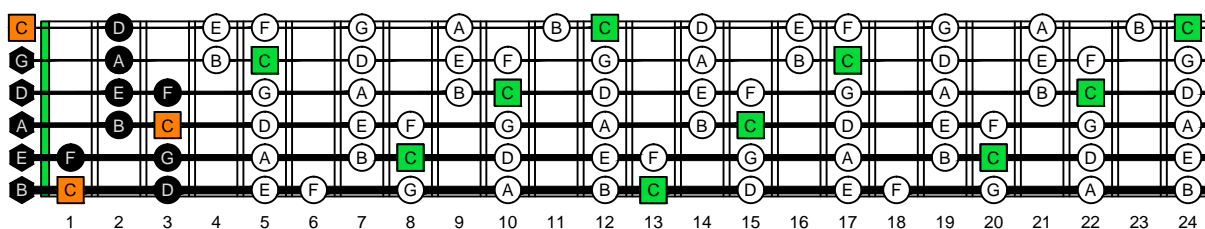

BCAGED octaves (BEADGC : 6-string bass) C natural - ENTIRE FINGERBOARD OCTAVE SHAPES

BCAGED octaves (BEADGC : 6-string bass) C major scale (ionian mode) - ENTIRE FINGERBOARD NOTE NAMES

BCAGED octaves (BEADGC : 6-string bass) C major scale (ionian mode) ENTIRE FINGERBOARD NOTE NAMES : 6B4C1 box shape

BCAGED octaves (BEADGC : 6-string bass) C major scale (ionian mode) ENTIRE FINGERBOARD NOTE NAMES : 4A2 box shape

BCAGED octaves (BEADGC : 6-string bass) C major scale (ionian mode) ENTIRE FINGERBOARD NOTE NAMES : 5G2 box shape

BCAGED octaves (BEADGC : 6-string bass) C major scale (ionian mode) ENTIRE FINGERBOARD NOTE NAMES : 5E3 box shape

BCAGED octaves (BEADGC : 6-string bass) C major scale (ionian mode) ENTIRE FINGERBOARD NOTE NAMES : 6D3D1 box shape

BCAGED octaves (BEADGC : 6-string bass) C major scale (ionian mode) ENTIRE FINGERBOARD NOTE NAMES : 6B4C1 box shape at 12