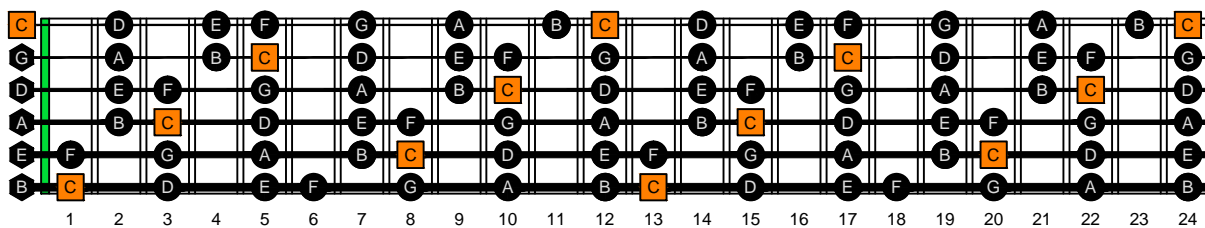

BCAGED octaves (BEADGC : 6-string bass) C natural - ENTIRE FINGERBOARD OCTAVE SHAPES

BCAGED octaves (BEADGC : 6-string bass) C major scale (ionian mode) - ENTIRE FINGERBOARD NOTE NAMES

BCAGED octaves (BEADGC : 6-string bass) C major scale (ionian mode) ENTIRE FINGERBOARD NOTE NAMES : 6B4C1 box shape

BCAGED octaves (BEADGC : 6-string bass) C major scale (ionian mode) ENTIRE FINGERBOARD NOTE NAMES : 4A2 box shape

BCAGED octaves (BEADGC : 6-string bass) C major scale (ionian mode) ENTIRE FINGERBOARD NOTE NAMES : 5G2 box shape

BCAGED octaves (BEADGC : 6-string bass) C major scale (ionian mode) ENTIRE FINGERBOARD NOTE NAMES : 5E3 box shape

BCAGED octaves (BEADGC : 6-string bass) C major scale (ionian mode) ENTIRE FINGERBOARD NOTE NAMES : 6D3D1 box shape

BCAGED octaves (BEADGC : 6-string bass) C major scale (ionian mode) ENTIRE FINGERBOARD NOTE NAMES : 6B4C1 box shape at 12