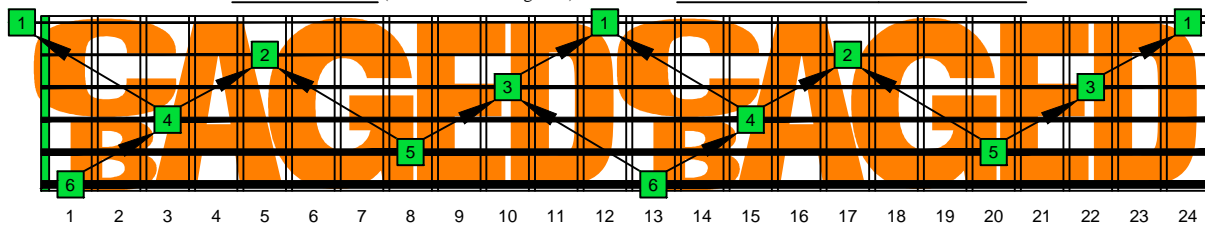

BCAGED octaves (BEADGC : 6-string bass) C natural - ENTIRE FINGERBOARD OCTAVE SHAPES

BCAGED octaves (BEADGC : 6-string bass) C major scale (ionian mode) - ENTIRE FINGERBOARD NOTE NAMES

BCAGED octaves (BEADGC : 6-string bass) C major scale (ionian mode) ENTIRE FINGERBOARD NOTE NAMES : 6B4C1 box shape

BCAGED octaves (BEADGC : 6-string bass) C major scale (ionian mode) ENTIRE FINGERBOARD NOTE NAMES : 4A2 box shape

BCAGED octaves (BEADGC : 6-string bass) C major scale (ionian mode) ENTIRE FINGERBOARD NOTE NAMES : 5G2 box shape

BCAGED octaves (BEADGC : 6-string bass) C major scale (ionian mode) ENTIRE FINGERBOARD NOTE NAMES : 5E3 box shape

BCAGED octaves (BEADGC : 6-string bass) C major scale (ionian mode) ENTIRE FINGERBOARD NOTE NAMES : 6D3D1 box shape

BCAGED octaves (BEADGC : 6-string bass) C major scale (ionian mode) ENTIRE FINGERBOARD NOTE NAMES : 6B4C1 box shape at 12