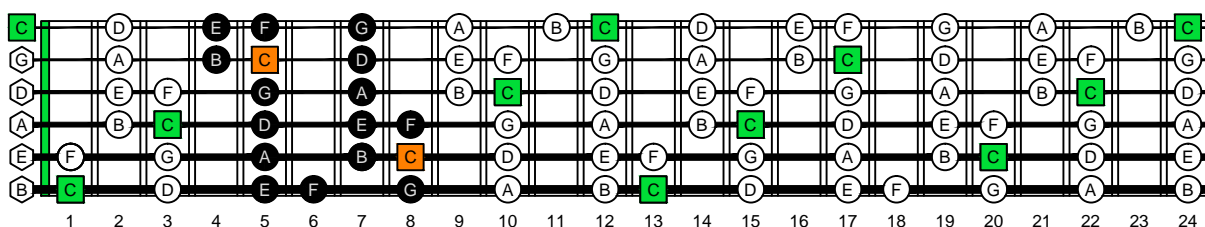

BCAGED octaves (BEADGC : 6-string bass) C natural - ENTIRE FINGERBOARD OCTAVE SHAPES

BCAGED octaves (BEADGC : 6-string bass) C major scale (ionian mode) - ENTIRE FINGERBOARD NOTE NAMES

BCAGED octaves (BEADGC : 6-string bass) C major scale (ionian mode) ENTIRE FINGERBOARD NOTE NAMES : 6B4C1 box shape

BCAGED octaves (BEADGC : 6-string bass) C major scale (ionian mode) ENTIRE FINGERBOARD NOTE NAMES : 4A2 box shape

BCAGED octaves (BEADGC : 6-string bass) C major scale (ionian mode) ENTIRE FINGERBOARD NOTE NAMES : 5G2 box shape

BCAGED octaves (BEADGC : 6-string bass) C major scale (ionian mode) ENTIRE FINGERBOARD NOTE NAMES : 5E3 box shape

BCAGED octaves (BEADGC : 6-string bass) C major scale (ionian mode) ENTIRE FINGERBOARD NOTE NAMES : 6D3D1 box shape

BCAGED octaves (BEADGC : 6-string bass) C major scale (ionian mode) ENTIRE FINGERBOARD NOTE NAMES : 6B4C1 box shape at 12