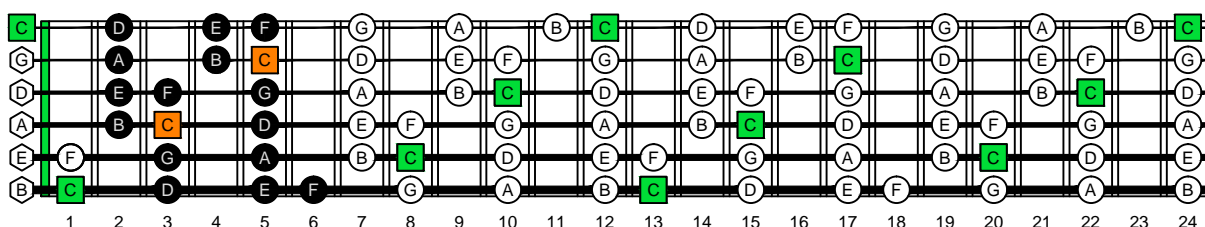

BCAGED octaves (BEADGC : 6-string bass) C natural - ENTIRE FINGERBOARD OCTAVE SHAPES

BCAGED octaves (BEADGC : 6-string bass) C major scale (ionian mode) - ENTIRE FINGERBOARD NOTE NAMES

BCAGED octaves (BEADGC : 6-string bass) C major scale (ionian mode) ENTIRE FINGERBOARD NOTE NAMES : 6B4C1 box shape

BCAGED octaves (BEADGC : 6-string bass) C major scale (ionian mode) ENTIRE FINGERBOARD NOTE NAMES : 4A2 box shape

BCAGED octaves (BEADGC : 6-string bass) C major scale (ionian mode) ENTIRE FINGERBOARD NOTE NAMES : 5G2 box shape

BCAGED octaves (BEADGC : 6-string bass) C major scale (ionian mode) ENTIRE FINGERBOARD NOTE NAMES : 5E3 box shape

BCAGED octaves (BEADGC : 6-string bass) C major scale (ionian mode) ENTIRE FINGERBOARD NOTE NAMES : 6D3D1 box shape

BCAGED octaves (BEADGC : 6-string bass) C major scale (ionian mode) ENTIRE FINGERBOARD NOTE NAMES : 6B4C1 box shape at 12