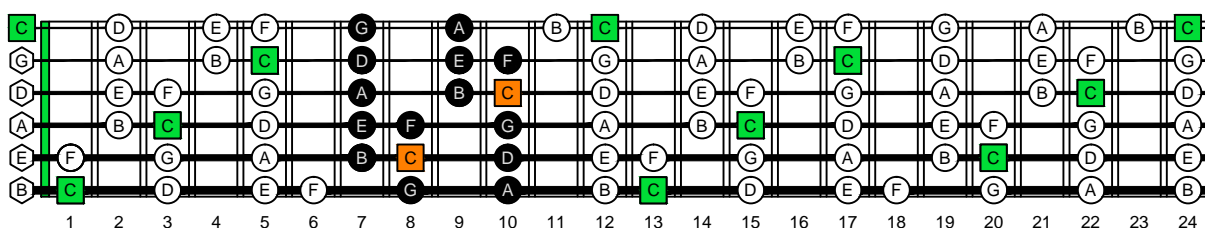

BCAGED octaves (BEADGC : 6-string bass) C natural - ENTIRE FINGERBOARD OCTAVE SHAPES

BCAGED octaves (BEADGC : 6-string bass) C major scale (ionian mode) - ENTIRE FINGERBOARD NOTE NAMES

BCAGED octaves (BEADGC : 6-string bass) C major scale (ionian mode) ENTIRE FINGERBOARD NOTE NAMES : 6B4C1 box shape

BCAGED octaves (BEADGC : 6-string bass) C major scale (ionian mode) ENTIRE FINGERBOARD NOTE NAMES : 4A2 box shape

BCAGED octaves (BEADGC : 6-string bass) C major scale (ionian mode) ENTIRE FINGERBOARD NOTE NAMES : 5G2 box shape

BCAGED octaves (BEADGC : 6-string bass) C major scale (ionian mode) ENTIRE FINGERBOARD NOTE NAMES : 5E3 box shape

BCAGED octaves (BEADGC : 6-string bass) C major scale (ionian mode) ENTIRE FINGERBOARD NOTE NAMES : 6D3D1 box shape

BCAGED octaves (BEADGC : 6-string bass) C major scale (ionian mode) ENTIRE FINGERBOARD NOTE NAMES : 6B4C1 box shape at 12