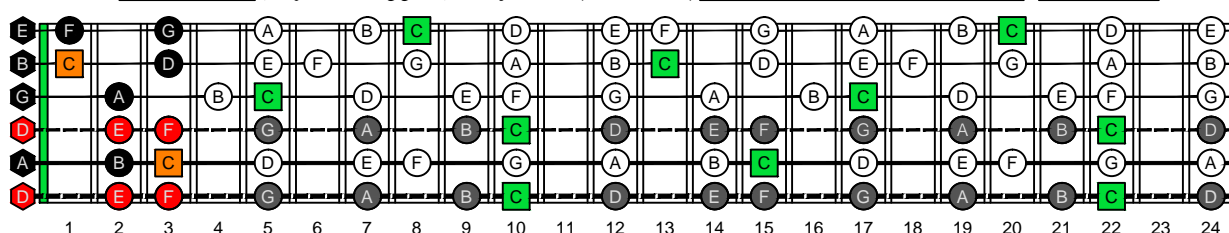

CAGED octaves (Drop D : 6-string guitar) C natural - FINGERBOARD OCTAVE SHAPES

CAGED octaves (Drop D : 6-string guitar) C major scale (ionian mode) - ENTIRE FINGERBOARD NOTE NAMES

CAGED octaves (Drop D : 6-string guitar) C major scale (ionian mode) ENTIRE FINGERBOARD NOTE NAMES : 5C2 box shape

CAGED octaves (Drop D : 6-string guitar) C major scale (ionian mode) ENTIRE FINGERBOARD NOTE NAMES : 5A3 box shape

CAGED octaves (Drop D : 6-string guitar) C major scale (ionian mode) ENTIRE FINGERBOARD NOTE NAMES : 3G1 box shape

CAGED octaves (Drop D : 6-string guitar) C major scale (ionian mode) ENTIRE FINGERBOARD NOTE NAMES : 6E4E1 box shape

CAGED octaves (Drop D : 6-string guitar) C major scale (ionian mode) ENTIRE FINGERBOARD NOTE NAMES : 6D4D2 box shape

CAGED octaves (Drop D : 6-string guitar) C major scale (ionian mode) ENTIRE FINGERBOARD NOTE NAMES : 5C2 box shape at 12