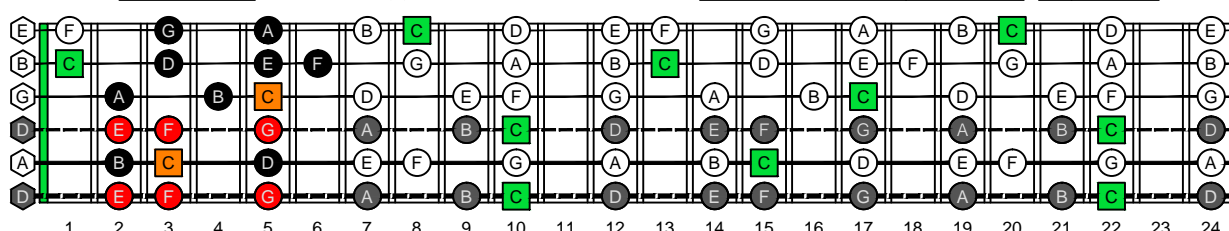

CAGED octaves (Drop D : 6-string guitar) C natural - FINGERBOARD OCTAVE SHAPES

CAGED octaves (Drop D : 6-string guitar) C major scale (ionian mode) - ENTIRE FINGERBOARD NOTE NAMES

CAGED octaves (Drop D : 6-string guitar) C major scale (ionian mode) ENTIRE FINGERBOARD NOTE NAMES : 5C2 box shape

CAGED octaves (Drop D : 6-string guitar) C major scale (ionian mode) ENTIRE FINGERBOARD NOTE NAMES : 5A3 box shape

CAGED octaves (Drop D : 6-string guitar) C major scale (ionian mode) ENTIRE FINGERBOARD NOTE NAMES : 3G1 box shape

CAGED octaves (Drop D : 6-string guitar) C major scale (ionian mode) ENTIRE FINGERBOARD NOTE NAMES : 6E4E1 box shape

CAGED octaves (Drop D : 6-string guitar) C major scale (ionian mode) ENTIRE FINGERBOARD NOTE NAMES : 6D4D2 box shape

CAGED octaves (Drop D : 6-string guitar) C major scale (ionian mode) ENTIRE FINGERBOARD NOTE NAMES : 5C2 box shape at 12