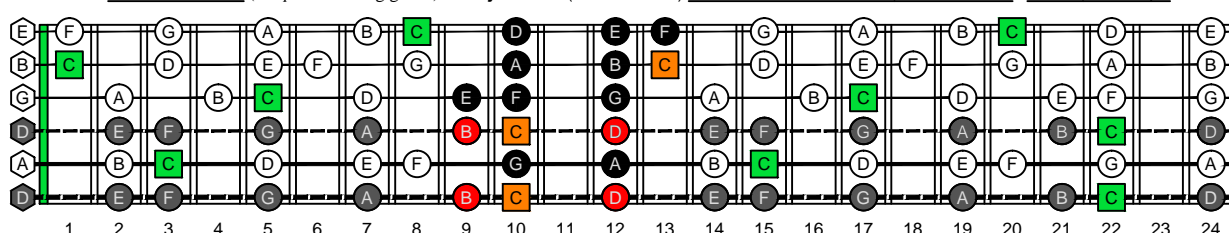

CAGED octaves (Drop D : 6-string guitar) C natural - FINGERBOARD OCTAVE SHAPES

CAGED octaves (Drop D : 6-string guitar) C major scale (ionian mode) - ENTIRE FINGERBOARD NOTE NAMES

CAGED octaves (Drop D : 6-string guitar) C major scale (ionian mode) ENTIRE FINGERBOARD NOTE NAMES : 5C2 box shape

CAGED octaves (Drop D : 6-string guitar) C major scale (ionian mode) ENTIRE FINGERBOARD NOTE NAMES : 5A3 box shape

CAGED octaves (Drop D : 6-string guitar) C major scale (ionian mode) ENTIRE FINGERBOARD NOTE NAMES : 3G1 box shape

CAGED octaves (Drop D : 6-string guitar) C major scale (ionian mode) ENTIRE FINGERBOARD NOTE NAMES : 6E4E1 box shape

CAGED octaves (Drop D : 6-string guitar) C major scale (ionian mode) ENTIRE FINGERBOARD NOTE NAMES : 6D4D2 box shape

CAGED octaves (Drop D : 6-string guitar) C major scale (ionian mode) ENTIRE FINGERBOARD NOTE NAMES : 5C2 box shape at 12