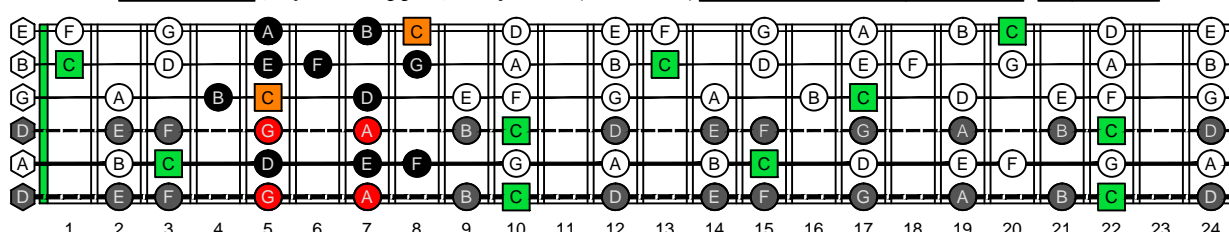

CAGED octaves (Drop D : 6-string guitar) C natural - FINGERBOARD OCTAVE SHAPES

CAGED octaves (Drop D : 6-string guitar) C major scale (ionian mode) - ENTIRE FINGERBOARD NOTE NAMES

CAGED octaves (Drop D : 6-string guitar) C major scale (ionian mode) ENTIRE FINGERBOARD NOTE NAMES : 5C2 box shape

CAGED octaves (Drop D : 6-string guitar) C major scale (ionian mode) ENTIRE FINGERBOARD NOTE NAMES : 5A3 box shape

CAGED octaves (Drop D : 6-string guitar) C major scale (ionian mode) ENTIRE FINGERBOARD NOTE NAMES : 3G1 box shape

CAGED octaves (Drop D : 6-string guitar) C major scale (ionian mode) ENTIRE FINGERBOARD NOTE NAMES : 6E4E1 box shape

CAGED octaves (Drop D : 6-string guitar) C major scale (ionian mode) ENTIRE FINGERBOARD NOTE NAMES : 6D4D2 box shape

CAGED octaves (Drop D : 6-string guitar) C major scale (ionian mode) ENTIRE FINGERBOARD NOTE NAMES : 5C2 box shape at 12