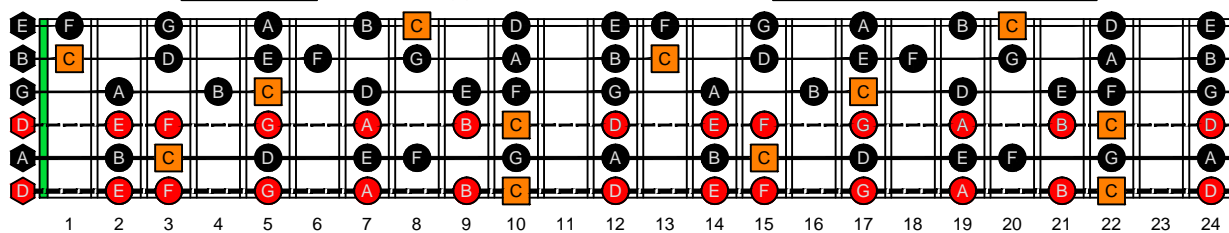

CAGED octaves (Drop D : 6-string guitar) C natural - FINGERBOARD OCTAVE SHAPES

CAGED octaves (Drop D : 6-string guitar) C major scale (ionian mode) - ENTIRE FINGERBOARD NOTE NAMES

CAGED octaves (Drop D : 6-string guitar) C major scale (ionian mode) ENTIRE FINGERBOARD NOTE NAMES : 5C2 box shape

CAGED octaves (Drop D : 6-string guitar) C major scale (ionian mode) ENTIRE FINGERBOARD NOTE NAMES : 5A3 box shape

CAGED octaves (Drop D : 6-string guitar) C major scale (ionian mode) ENTIRE FINGERBOARD NOTE NAMES : 3G1 box shape

CAGED octaves (Drop D : 6-string guitar) C major scale (ionian mode) ENTIRE FINGERBOARD NOTE NAMES : 6E4E1 box shape

CAGED octaves (Drop D : 6-string guitar) C major scale (ionian mode) ENTIRE FINGERBOARD NOTE NAMES : 6D4D2 box shape

CAGED octaves (Drop D : 6-string guitar) C major scale (ionian mode) ENTIRE FINGERBOARD NOTE NAMES : 5C2 box shape at 12