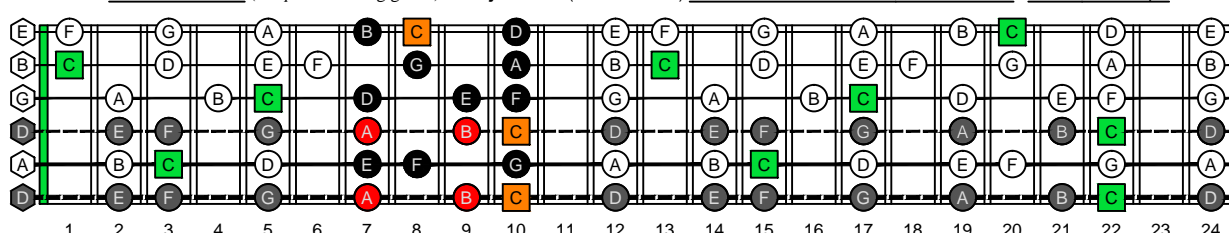

CAGED octaves (Drop D : 6-string guitar) C natural - FINGERBOARD OCTAVE SHAPES

CAGED octaves (Drop D : 6-string guitar) C major scale (ionian mode) - ENTIRE FINGERBOARD NOTE NAMES

CAGED octaves (Drop D : 6-string guitar) C major scale (ionian mode) ENTIRE FINGERBOARD NOTE NAMES : 5C2 box shape

CAGED octaves (Drop D : 6-string guitar) C major scale (ionian mode) ENTIRE FINGERBOARD NOTE NAMES : 5A3 box shape

CAGED octaves (Drop D : 6-string guitar) C major scale (ionian mode) ENTIRE FINGERBOARD NOTE NAMES : 3G1 box shape

CAGED octaves (Drop D : 6-string guitar) C major scale (ionian mode) ENTIRE FINGERBOARD NOTE NAMES : 6E4E1 box shape

CAGED octaves (Drop D : 6-string guitar) C major scale (ionian mode) ENTIRE FINGERBOARD NOTE NAMES : 6D4D2 box shape

CAGED octaves (Drop D : 6-string guitar) C major scale (ionian mode) ENTIRE FINGERBOARD NOTE NAMES : 5C2 box shape at 12