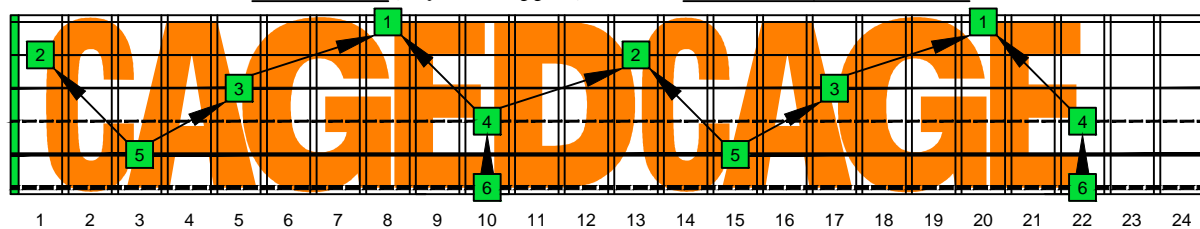

CAGED octaves (Drop D : 6-string guitar) C natural - FINGERBOARD OCTAVE SHAPES

CAGED octaves (Drop D : 6-string guitar) C major scale (ionian mode) - ENTIRE FINGERBOARD NOTE NAMES

CAGED octaves (Drop D : 6-string guitar) C major scale (ionian mode) ENTIRE FINGERBOARD NOTE NAMES : 5C2 box shape

CAGED octaves (Drop D : 6-string guitar) C major scale (ionian mode) ENTIRE FINGERBOARD NOTE NAMES : 5A3 box shape

CAGED octaves (Drop D : 6-string guitar) C major scale (ionian mode) ENTIRE FINGERBOARD NOTE NAMES : 3G1 box shape

CAGED octaves (Drop D : 6-string guitar) C major scale (ionian mode) ENTIRE FINGERBOARD NOTE NAMES : 6E4E1 box shape

CAGED octaves (Drop D : 6-string guitar) C major scale (ionian mode) ENTIRE FINGERBOARD NOTE NAMES : 6D4D2 box shape

CAGED octaves (Drop D : 6-string guitar) C major scale (ionian mode) ENTIRE FINGERBOARD NOTE NAMES : 5C2 box shape at 12