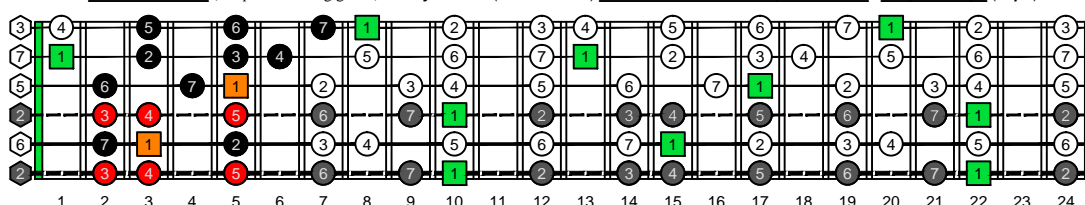

CAGED octaves (Drop D : 6-string guitar) C natural - FINGERBOARD OCTAVE SHAPES

CAGED octaves (Drop D : 6-string guitar) C major scale (ionian mode) ENTIRE FINGERBOARD INTERVALS : 3G1 box shape (3nps)

CAGED octaves (Drop D : 6-string guitar) C major scale (ionian mode) - ENTIRE FINGERBOARD INTERVALS

CAGED octaves (Drop D : 6-string guitar) C major scale (ionian mode) ENTIRE FINGERBOARD INTERVALS : 6E4E1 box shape (3nps)

CAGED octaves (Drop D : 6-string guitar) C major scale (ionian mode) ENTIRE FINGERBOARD INTERVALS : 5C2 box shape (3nps)

CAGED octaves (Drop D : 6-string guitar) C major scale (ionian mode) ENTIRE FINGERBOARD INTERVALS : 6E4D2 box shape (3nps)

CAGED octaves (Drop D : 6-string guitar) C major scale (ionian mode) ENTIRE FINGERBOARD INTERVALS : 5A3 box shape (3nps)

CAGED octaves (Drop D : 6-string guitar) C major scale (ionian mode) ENTIRE FINGERBOARD INTERVALS : 6D4D2 box shape (3nps)

CAGED octaves (Drop D : 6-string guitar) C major scale (ionian mode) ENTIRE FINGERBOARD INTERVALS : 5A3G1 box shape (3nps)