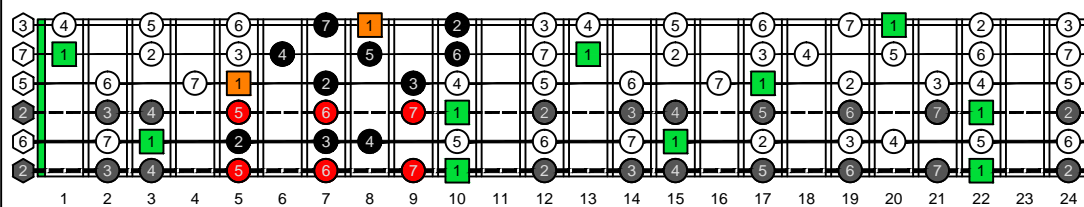

CAGED octaves (Drop D : 6-string guitar) C natural - FINGERBOARD OCTAVE SHAPES

CAGED octaves (Drop D : 6-string guitar) C major scale (ionian mode) ENTIRE FINGERBOARD INTERVALS : 3G1 box shape (3nps)

CAGED octaves (Drop D : 6-string guitar) C major scale (ionian mode) - ENTIRE FINGERBOARD INTERVALS

CAGED octaves (Drop D : 6-string guitar) C major scale (ionian mode) ENTIRE FINGERBOARD INTERVALS : 6E4E1 box shape (3nps)

CAGED octaves (Drop D : 6-string guitar) C major scale (ionian mode) ENTIRE FINGERBOARD INTERVALS : 5C2 box shape (3nps)

CAGED octaves (Drop D : 6-string guitar) C major scale (ionian mode) ENTIRE FINGERBOARD INTERVALS : 6E4D2 box shape (3nps)

CAGED octaves (Drop D : 6-string guitar) C major scale (ionian mode) ENTIRE FINGERBOARD INTERVALS : 5A3 box shape (3nps)

CAGED octaves (Drop D : 6-string guitar) C major scale (ionian mode) ENTIRE FINGERBOARD INTERVALS : 5C2 box shape at 12 (3nps)