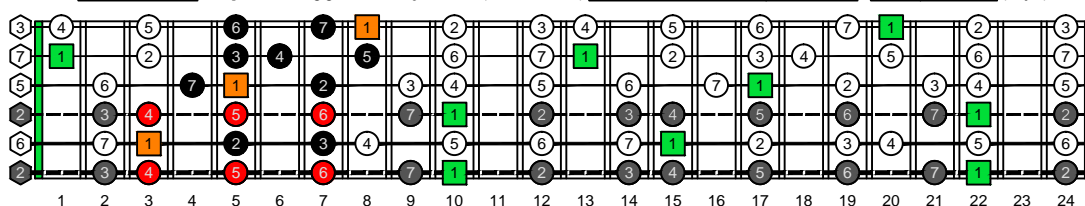

CAGED octaves (Drop D : 6-string guitar) C major scale (ionian mode) ENTIRE FINGERBOARD INTERVALS : 6E4E1 box shape (3nps)

CAGED octaves (Drop D : 6-string guitar) C major scale (ionian mode) ENTIRE FINGERBOARD INTERVALS : 5C2 box shape (3nps)

CAGED octaves (Drop D : 6-string guitar) C major scale (ionian mode) ENTIRE FINGERBOARD INTERVALS : 6E4D2 box shape (3nps)

CAGED octaves (Drop D : 6-string guitar) C major scale (ionian mode) ENTIRE FINGERBOARD INTERVALS : 5A3 box shape (3nps)

CAGED octaves (Drop D : 6-string guitar) C major scale (ionian mode) ENTIRE FINGERBOARD INTERVALS : 6D4D2 box shape (3nps)

CAGED octaves (Drop D : 6-string guitar) C major scale (ionian mode) ENTIRE FINGERBOARD INTERVALS : 5A3G1 box shape (3nps)

CAGED octaves (Drop D : 6-string guitar) C major scale (ionian mode) ENTIRE FINGERBOARD INTERVALS : 5C2 box shape at 12 (3nps)