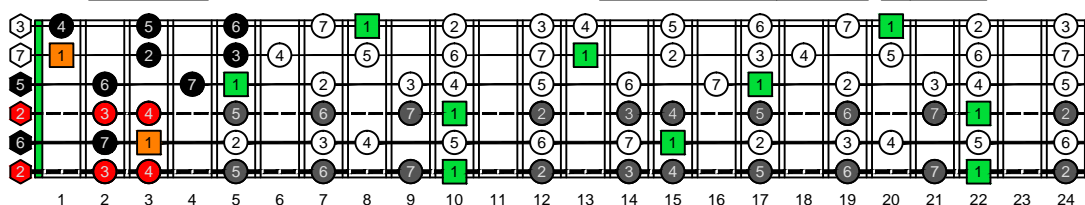

CAGED octaves (Drop D : 6-string guitar) C natural - FINGERBOARD OCTAVE SHAPES

CAGED octaves (Drop D : 6-string guitar) C major scale (ionian mode) ENTIRE FINGERBOARD INTERVALS : 3G1 box shape (3nps)

CAGED octaves (Drop D : 6-string guitar) C major scale (ionian mode) - ENTIRE FINGERBOARD INTERVALS

CAGED octaves (Drop D : 6-string guitar) C major scale (ionian mode) ENTIRE FINGERBOARD INTERVALS : 6E4E1 box shape (3nps)

CAGED octaves (Drop D : 6-string guitar) C major scale (ionian mode) ENTIRE FINGERBOARD INTERVALS : 5C2 box shape (3nps)

CAGED octaves (Drop D : 6-string guitar) C major scale (ionian mode) ENTIRE FINGERBOARD INTERVALS : 6E4D2 box shape (3nps)

CAGED octaves (Drop D : 6-string guitar) C major scale (ionian mode) ENTIRE FINGERBOARD INTERVALS : 5A3 box shape (3nps)

CAGED octaves (Drop D : 6-string guitar) C major scale (ionian mode) ENTIRE FINGERBOARD INTERVALS : 5C2 box shape at 12 (3nps)