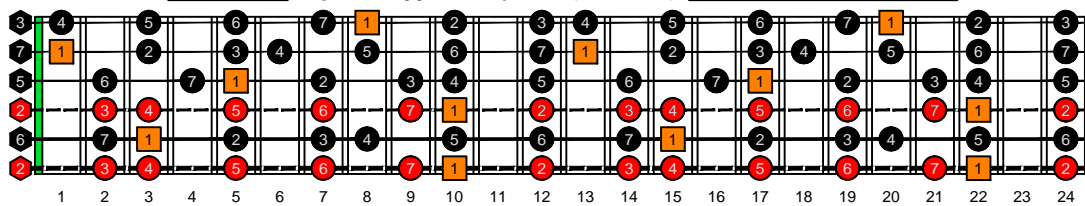

CAGED octaves (Drop D : 6-string guitar) C natural - FINGERBOARD OCTAVE SHAPES

CAGED octaves (Drop D : 6-string guitar) C major scale (ionian mode) ENTIRE FINGERBOARD INTERVALS : 3G1 box shape (3nps)

CAGED octaves (Drop D : 6-string guitar) C major scale (ionian mode) - ENTIRE FINGERBOARD INTERVALS

CAGED octaves (Drop D : 6-string guitar) C major scale (ionian mode) ENTIRE FINGERBOARD INTERVALS : 6E4E1 box shape (3nps)

CAGED octaves (Drop D : 6-string guitar) C major scale (ionian mode) ENTIRE FINGERBOARD INTERVALS : 5C2 box shape (3nps)

CAGED octaves (Drop D : 6-string guitar) C major scale (ionian mode) ENTIRE FINGERBOARD INTERVALS : 6E4D2 box shape (3nps)

CAGED octaves (Drop D : 6-string guitar) C major scale (ionian mode) ENTIRE FINGERBOARD INTERVALS : 5A3 box shape (3nps)

CAGED octaves (Drop D : 6-string guitar) C major scale (ionian mode) ENTIRE FINGERBOARD INTERVALS : 5C2 box shape at 12 (3nps)