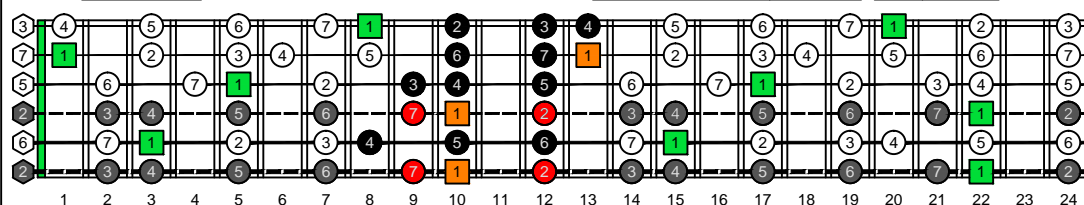

CAGED octaves (Drop D : 6-string guitar) C natural - FINGERBOARD OCTAVE SHAPES

CAGED octaves (Drop D : 6-string guitar) C major scale (ionian mode) ENTIRE FINGERBOARD INTERVALS : 3G1 box shape (3nps)

CAGED octaves (Drop D : 6-string guitar) C major scale (ionian mode) - ENTIRE FINGERBOARD INTERVALS

CAGED octaves (Drop D : 6-string guitar) C major scale (ionian mode) ENTIRE FINGERBOARD INTERVALS : 6E4E1 box shape (3nps)

CAGED octaves (Drop D : 6-string guitar) C major scale (ionian mode) ENTIRE FINGERBOARD INTERVALS : 5C2 box shape (3nps)

CAGED octaves (Drop D : 6-string guitar) C major scale (ionian mode) ENTIRE FINGERBOARD INTERVALS : 6E4D2 box shape (3nps)

CAGED octaves (Drop D : 6-string guitar) C major scale (ionian mode) ENTIRE FINGERBOARD INTERVALS : 5A3 box shape (3nps)

CAGED octaves (Drop D : 6-string guitar) C major scale (ionian mode) ENTIRE FINGERBOARD INTERVALS : 5C2 box shape at 12 (3nps)