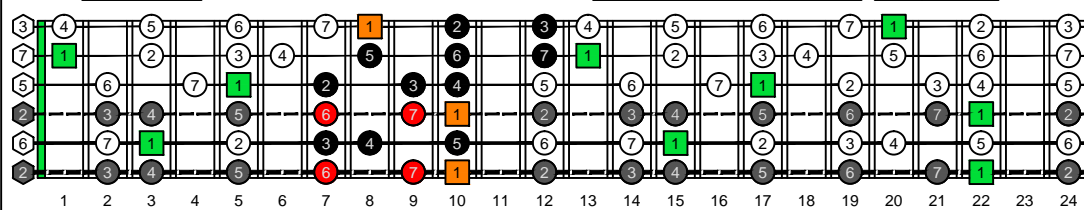

CAGED octaves (Drop D : 6-string guitar) C natural - FINGERBOARD OCTAVE SHAPES

CAGED octaves (Drop D : 6-string guitar) C major scale (ionian mode) ENTIRE FINGERBOARD INTERVALS : 3G1 box shape (3nps)

CAGED octaves (Drop D : 6-string guitar) C major scale (ionian mode) - ENTIRE FINGERBOARD INTERVALS

CAGED octaves (Drop D : 6-string guitar) C major scale (ionian mode) ENTIRE FINGERBOARD INTERVALS : 6E4E1 box shape (3nps)

CAGED octaves (Drop D : 6-string guitar) C major scale (ionian mode) ENTIRE FINGERBOARD INTERVALS : 5C2 box shape (3nps)

CAGED octaves (Drop D : 6-string guitar) C major scale (ionian mode) ENTIRE FINGERBOARD INTERVALS : 6E4D2 box shape (3nps)

CAGED octaves (Drop D : 6-string guitar) C major scale (ionian mode) ENTIRE FINGERBOARD INTERVALS : 5A3 box shape (3nps)

CAGED octaves (Drop D : 6-string guitar) C major scale (ionian mode) ENTIRE FINGERBOARD INTERVALS : 5C2 box shape at 12 (3nps)