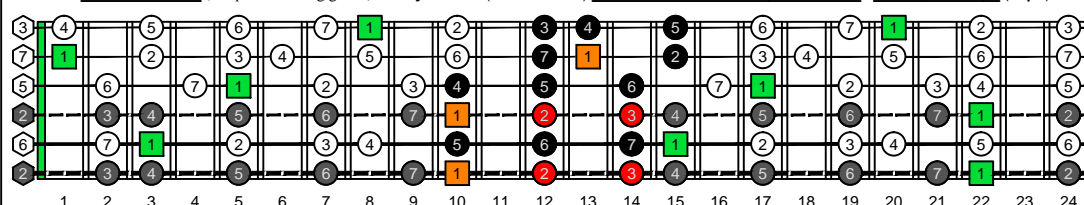

CAGED octaves (Drop D : 6-string guitar) C natural - FINGERBOARD OCTAVE SHAPES

CAGED octaves (Drop D : 6-string guitar) C major scale (ionian mode) ENTIRE FINGERBOARD INTERVALS : 3G1 box shape (3nps)

CAGED octaves (Drop D : 6-string guitar) C major scale (ionian mode) - ENTIRE FINGERBOARD INTERVALS

CAGED octaves (Drop D : 6-string guitar) C major scale (ionian mode) ENTIRE FINGERBOARD INTERVALS : 6E4E1 box shape (3nps)

CAGED octaves (Drop D : 6-string guitar) C major scale (ionian mode) ENTIRE FINGERBOARD INTERVALS : 5C2 box shape (3nps)

CAGED octaves (Drop D : 6-string guitar) C major scale (ionian mode) ENTIRE FINGERBOARD INTERVALS : 6E4D2 box shape (3nps)

CAGED octaves (Drop D : 6-string guitar) C major scale (ionian mode) ENTIRE FINGERBOARD INTERVALS : 5A3 box shape (3nps)

CAGED octaves (Drop D : 6-string guitar) C major scale (ionian mode) ENTIRE FINGERBOARD INTERVALS : 6D4D2 box shape (3nps)

CAGED octaves (Drop D : 6-string guitar) C major scale (ionian mode) ENTIRE FINGERBOARD INTERVALS : 5A3G1 box shape (3nps)