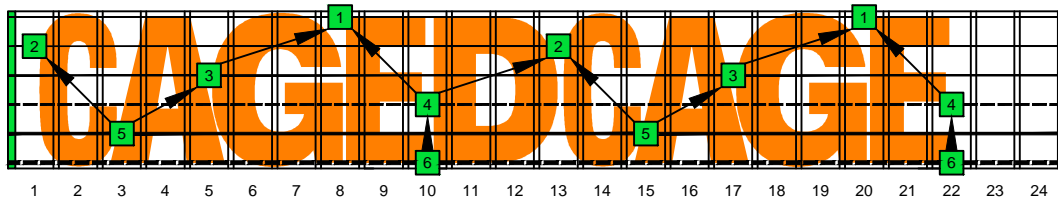

CAGED octaves (Drop D : 6-string guitar) C natural - FINGERBOARD OCTAVE SHAPES

CAGED octaves (Drop D : 6-string guitar) C major scale (ionian mode) ENTIRE FINGERBOARD INTERVALS : 3G1 box shape (3nps)

CAGED octaves (Drop D : 6-string guitar) C major scale (ionian mode) - ENTIRE FINGERBOARD INTERVALS

CAGED octaves (Drop D : 6-string guitar) C major scale (ionian mode) ENTIRE FINGERBOARD INTERVALS : 6E4E1 box shape (3nps)

CAGED octaves (Drop D : 6-string guitar) C major scale (ionian mode) ENTIRE FINGERBOARD INTERVALS : 5C2 box shape (3nps)

CAGED octaves (Drop D : 6-string guitar) C major scale (ionian mode) ENTIRE FINGERBOARD INTERVALS : 6E4D2 box shape (3nps)

CAGED octaves (Drop D : 6-string guitar) C major scale (ionian mode) ENTIRE FINGERBOARD INTERVALS : 5A3 box shape (3nps)

CAGED octaves (Drop D : 6-string guitar) C major scale (ionian mode) ENTIRE FINGERBOARD INTERVALS : 5C2 box shape at 12 (3nps)