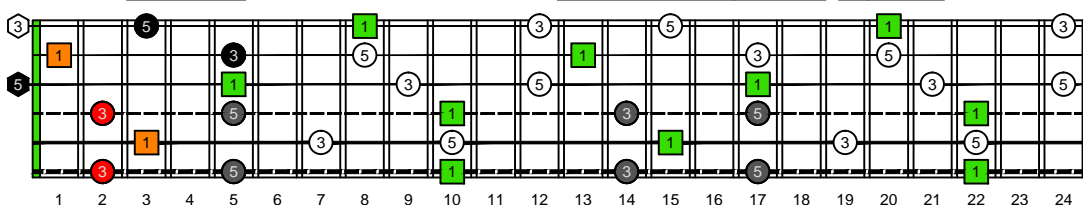

CAGED octaves (Drop D : 6-string guitar) C natural - FINGERBOARD OCTAVE SHAPES

CAGED octaves (Drop D : 6-string guitar) C major arpeggio ENTIRE FINGERBOARD INTERVALS : 3G1 box shape (3nps)

CAGED octaves (Drop D : 6-string guitar) C major arpeggio - ENTIRE FINGERBOARD INTERVALS

CAGED octaves (Drop D : 6-string guitar) C major arpeggio ENTIRE FINGERBOARD INTERVALS : 6E4E1 box shape (3nps)

CAGED octaves (Drop D : 6-string guitar) C major arpeggio ENTIRE FINGERBOARD INTERVALS : 5C2 box shape (3nps)

CAGED octaves (Drop D : 6-string guitar) C major arpeggio ENTIRE FINGERBOARD INTERVALS : 6E4D2 box shape (3nps)

CAGED octaves (Drop D : 6-string guitar) C major arpeggio ENTIRE FINGERBOARD INTERVALS : 5A3 box shape (3nps)

CAGED octaves (Drop D : 6-string guitar) C major arpeggio ENTIRE FINGERBOARD INTERVALS : 5C2 box shape at 12 (3nps)