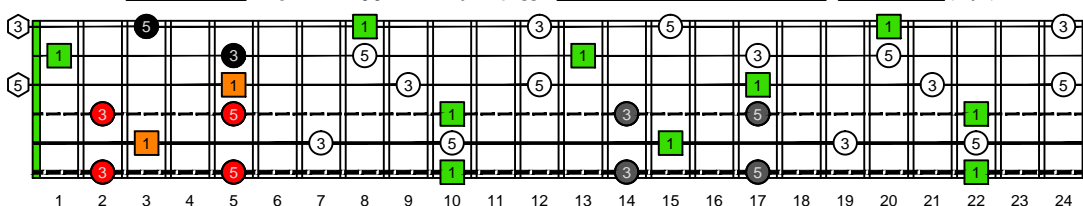

CAGED octaves (Drop D : 6-string guitar) C natural - FINGERBOARD OCTAVE SHAPES

CAGED octaves (Drop D : 6-string guitar) C major arpeggio ENTIRE FINGERBOARD INTERVALS : 3G1 box shape (3nps)

CAGED octaves (Drop D : 6-string guitar) C major arpeggio - ENTIRE FINGERBOARD INTERVALS

CAGED octaves (Drop D : 6-string guitar) C major arpeggio ENTIRE FINGERBOARD INTERVALS : 6E4E1 box shape (3nps)

CAGED octaves (Drop D : 6-string guitar) C major arpeggio ENTIRE FINGERBOARD INTERVALS : 5C2 box shape (3nps)

CAGED octaves (Drop D : 6-string guitar) C major arpeggio ENTIRE FINGERBOARD INTERVALS : 6E4D2 box shape (3nps)

CAGED octaves (Drop D : 6-string guitar) C major arpeggio ENTIRE FINGERBOARD INTERVALS : 5A3 box shape (3nps)

CAGED octaves (Drop D : 6-string guitar) C major arpeggio ENTIRE FINGERBOARD INTERVALS : 6D4D2 box shape (3nps)

CAGED octaves (Drop D : 6-string guitar) C major arpeggio ENTIRE FINGERBOARD INTERVALS : 5A3G1 box shape (3nps)