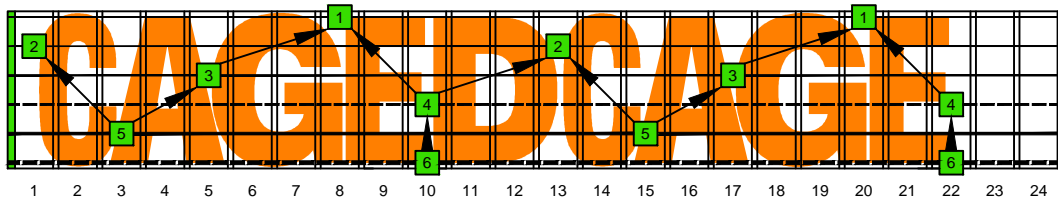

CAGED octaves (Drop D : 6-string guitar) C natural - FINGERBOARD OCTAVE SHAPES

CAGED octaves (Drop D : 6-string guitar) C major arpeggio ENTIRE FINGERBOARD INTERVALS : 3G1 box shape (3nps)

CAGED octaves (Drop D : 6-string guitar) C major arpeggio - ENTIRE FINGERBOARD INTERVALS

CAGED octaves (Drop D : 6-string guitar) C major arpeggio ENTIRE FINGERBOARD INTERVALS : 6E4E1 box shape (3nps)

CAGED octaves (Drop D : 6-string guitar) C major arpeggio ENTIRE FINGERBOARD INTERVALS : 5C2 box shape (3nps)

CAGED octaves (Drop D : 6-string guitar) C major arpeggio ENTIRE FINGERBOARD INTERVALS : 6E4D2 box shape (3nps)

CAGED octaves (Drop D : 6-string guitar) C major arpeggio ENTIRE FINGERBOARD INTERVALS : 5A3 box shape (3nps)

CAGED octaves (Drop D : 6-string guitar) C major arpeggio ENTIRE FINGERBOARD INTERVALS : 5C2 box shape at 12 (3nps)