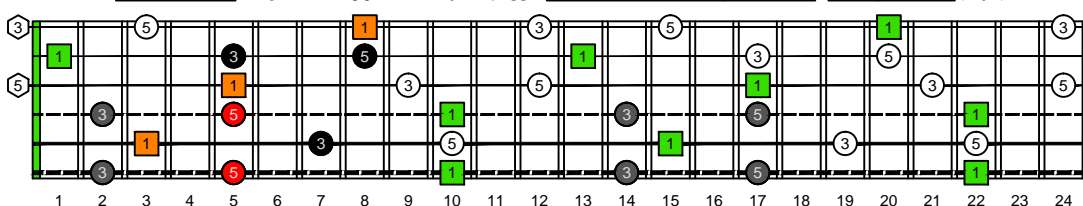

CAGED octaves (Drop D : 6-string guitar) C major arpeggio ENTIRE FINGERBOARD INTERVALS : 6E4E1 box shape (3nps)

CAGED octaves (Drop D : 6-string guitar) C major arpeggio ENTIRE FINGERBOARD INTERVALS : 5C2 box shape (3nps)

CAGED octaves (Drop D : 6-string guitar) C major arpeggio ENTIRE FINGERBOARD INTERVALS : 6E4D2 box shape (3nps)

CAGED octaves (Drop D : 6-string guitar) C major arpeggio ENTIRE FINGERBOARD INTERVALS : 5A3 box shape (3nps)

CAGED octaves (Drop D : 6-string guitar) C major arpeggio ENTIRE FINGERBOARD INTERVALS : 6D4D2 box shape (3nps)

CAGED octaves (Drop D : 6-string guitar) C major arpeggio ENTIRE FINGERBOARD INTERVALS : 5A3G1 box shape (3nps)

CAGED octaves (Drop D : 6-string guitar) C major arpeggio ENTIRE FINGERBOARD INTERVALS : 5C2 box shape at 12 (3nps)