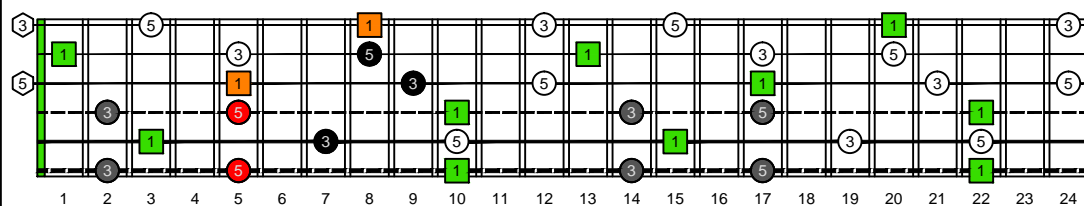

CAGED octaves (Drop D : 6-string guitar) C natural - FINGERBOARD OCTAVE SHAPES

CAGED octaves (Drop D : 6-string guitar) C major arpeggio ENTIRE FINGERBOARD INTERVALS : 3G1 box shape (3nps)

CAGED octaves (Drop D : 6-string guitar) C major arpeggio - ENTIRE FINGERBOARD INTERVALS

CAGED octaves (Drop D : 6-string guitar) C major arpeggio ENTIRE FINGERBOARD INTERVALS : 6E4E1 box shape (3nps)

CAGED octaves (Drop D : 6-string guitar) C major arpeggio ENTIRE FINGERBOARD INTERVALS : 5C2 box shape (3nps)

CAGED octaves (Drop D : 6-string guitar) C major arpeggio ENTIRE FINGERBOARD INTERVALS : 6E4D2 box shape (3nps)

CAGED octaves (Drop D : 6-string guitar) C major arpeggio ENTIRE FINGERBOARD INTERVALS : 5A3 box shape (3nps)

CAGED octaves (Drop D : 6-string guitar) C major arpeggio ENTIRE FINGERBOARD INTERVALS : 5C2 box shape at 12 (3nps)