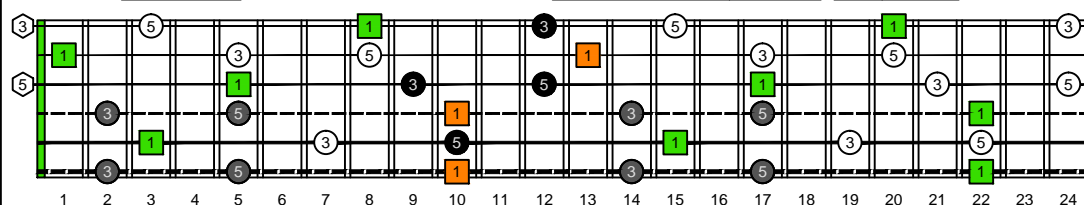

CAGED octaves (Drop D : 6-string guitar) C natural - FINGERBOARD OCTAVE SHAPES

CAGED octaves (Drop D : 6-string guitar) C major arpeggio ENTIRE FINGERBOARD INTERVALS : 3G1 box shape (3nps)

CAGED octaves (Drop D : 6-string guitar) C major arpeggio - ENTIRE FINGERBOARD INTERVALS

CAGED octaves (Drop D : 6-string guitar) C major arpeggio ENTIRE FINGERBOARD INTERVALS : 6E4E1 box shape (3nps)

CAGED octaves (Drop D : 6-string guitar) C major arpeggio ENTIRE FINGERBOARD INTERVALS : 5C2 box shape (3nps)

CAGED octaves (Drop D : 6-string guitar) C major arpeggio ENTIRE FINGERBOARD INTERVALS : 6E4D2 box shape (3nps)

CAGED octaves (Drop D : 6-string guitar) C major arpeggio ENTIRE FINGERBOARD INTERVALS : 5A3 box shape (3nps)

CAGED octaves (Drop D : 6-string guitar) C major arpeggio ENTIRE FINGERBOARD INTERVALS : 5C2 box shape at 12 (3nps)