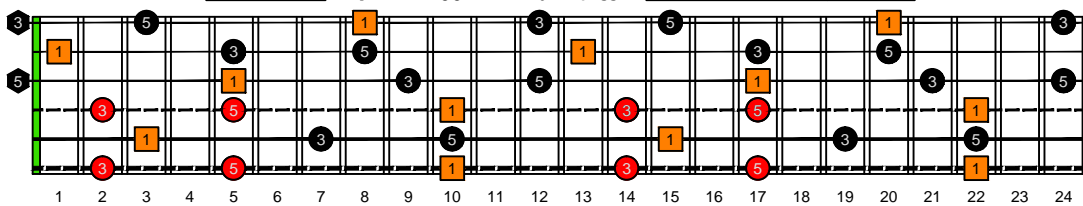

CAGED octaves (Drop D : 6-string guitar) C natural - FINGERBOARD OCTAVE SHAPES

CAGED octaves (Drop D : 6-string guitar) C major arpeggio ENTIRE FINGERBOARD INTERVALS : 3G1 box shape (3nps)

CAGED octaves (Drop D : 6-string guitar) C major arpeggio - ENTIRE FINGERBOARD INTERVALS

CAGED octaves (Drop D : 6-string guitar) C major arpeggio ENTIRE FINGERBOARD INTERVALS : 6E4E1 box shape (3nps)

CAGED octaves (Drop D : 6-string guitar) C major arpeggio ENTIRE FINGERBOARD INTERVALS : 5C2 box shape (3nps)

CAGED octaves (Drop D : 6-string guitar) C major arpeggio ENTIRE FINGERBOARD INTERVALS : 6E4D2 box shape (3nps)

CAGED octaves (Drop D : 6-string guitar) C major arpeggio ENTIRE FINGERBOARD INTERVALS : 5A3 box shape (3nps)

CAGED octaves (Drop D : 6-string guitar) C major arpeggio ENTIRE FINGERBOARD INTERVALS : 5C2 box shape at 12 (3nps)