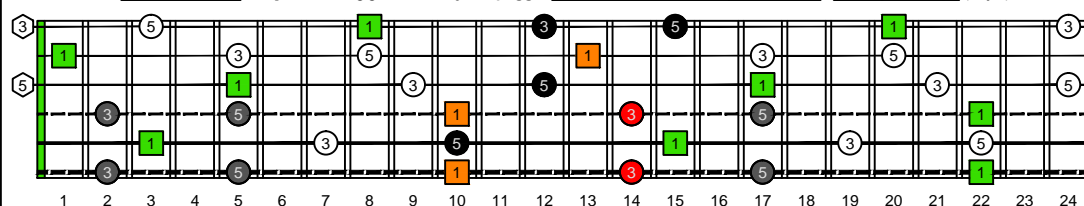

CAGED octaves (Drop D : 6-string guitar) C natural - FINGERBOARD OCTAVE SHAPES

CAGED octaves (Drop D : 6-string guitar) C major arpeggio ENTIRE FINGERBOARD INTERVALS : 3G1 box shape (3nps)

CAGED octaves (Drop D : 6-string guitar) C major arpeggio - ENTIRE FINGERBOARD INTERVALS

CAGED octaves (Drop D : 6-string guitar) C major arpeggio ENTIRE FINGERBOARD INTERVALS : 6E4E1 box shape (3nps)

CAGED octaves (Drop D : 6-string guitar) C major arpeggio ENTIRE FINGERBOARD INTERVALS : 5C2 box shape (3nps)

CAGED octaves (Drop D : 6-string guitar) C major arpeggio ENTIRE FINGERBOARD INTERVALS : 6E4D2 box shape (3nps)

CAGED octaves (Drop D : 6-string guitar) C major arpeggio ENTIRE FINGERBOARD INTERVALS : 5A3 box shape (3nps)

CAGED octaves (Drop D : 6-string guitar) C major arpeggio ENTIRE FINGERBOARD INTERVALS : 6D4D2 box shape (3nps)

CAGED octaves (Drop D : 6-string guitar) C major arpeggio ENTIRE FINGERBOARD INTERVALS : 5A3G1 box shape (3nps)