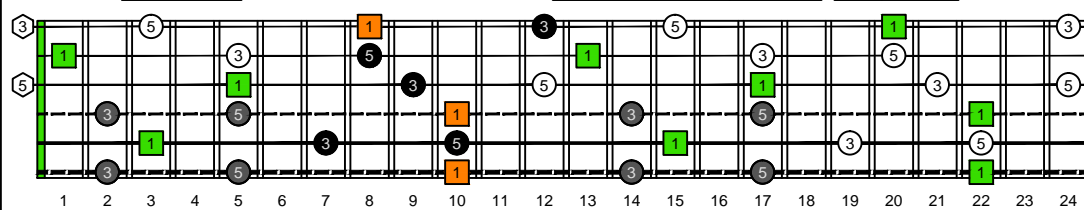

CAGED octaves (Drop D : 6-string guitar) C natural - FINGERBOARD OCTAVE SHAPES

CAGED octaves (Drop D : 6-string guitar) C major arpeggio ENTIRE FINGERBOARD INTERVALS : 3G1 box shape (3nps)

CAGED octaves (Drop D : 6-string guitar) C major arpeggio - ENTIRE FINGERBOARD INTERVALS

CAGED octaves (Drop D : 6-string guitar) C major arpeggio ENTIRE FINGERBOARD INTERVALS : 6E4E1 box shape (3nps)

CAGED octaves (Drop D : 6-string guitar) C major arpeggio ENTIRE FINGERBOARD INTERVALS : 5C2 box shape (3nps)

CAGED octaves (Drop D : 6-string guitar) C major arpeggio ENTIRE FINGERBOARD INTERVALS : 6E4D2 box shape (3nps)

CAGED octaves (Drop D : 6-string guitar) C major arpeggio ENTIRE FINGERBOARD INTERVALS : 5A3 box shape (3nps)

CAGED octaves (Drop D : 6-string guitar) C major arpeggio ENTIRE FINGERBOARD INTERVALS : 5C2 box shape at 12 (3nps)