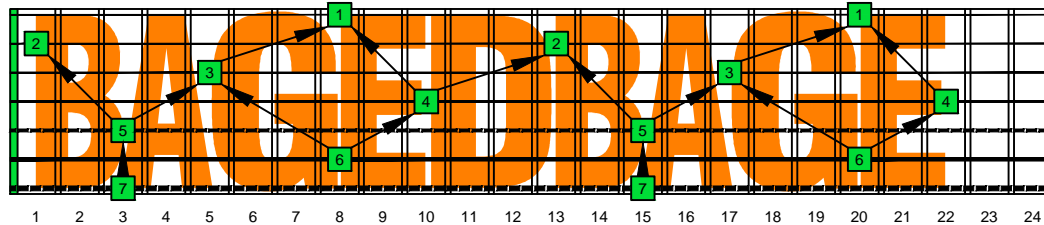

BAGED octaves (7-string guitar : Drop A - AEADGBE) C natural - ENTIRE FINGERBOARD OCTAVE SHAPES

Musical notation including a treble clef staff with notes, a guitar staff with string numbers (1-6), and a tablature staff with fret numbers (1-16).