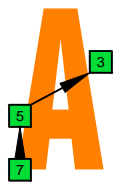

7A5A3 OCTAVES