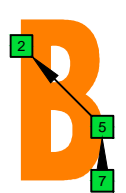

BAGED octaves (7-string guitar : Drop A - AEADGBE) C natural - ENTIRE FINGERBOARD OCTAVE SHAPES

Musical notation including a treble clef staff with notes, a guitar staff with string numbers (1-6), and a tablature staff with fret numbers (1-16).