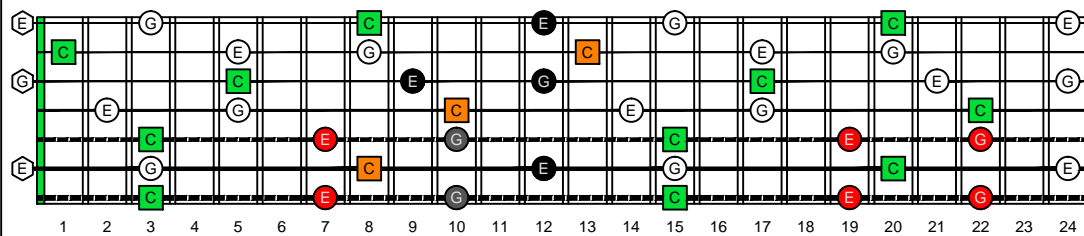

BAGED octaves (7-string guitar : Drop A - AEADGBE) **C natural** - ENTIRE FINGERBOARD OCTAVE SHAPES

BAGED octaves (7-string guitar : Drop A - AEADGBE) **C major arpeggio** ENTIRE FINGERBOARD NOTE NAMES : **6G3G1** box shape (3nps)

BAGED octaves (7-string guitar : Drop A - AEADGBE) **C major arpeggio** - ENTIRE FINGERBOARD NOTE NAMES

BAGED octaves (7-string guitar : Drop A - AEADGBE) **C major arpeggio** ENTIRE FINGERBOARD NOTE NAMES : **6E4E1** box shape (3nps)

BAGED octaves (7-string guitar : Drop A - AEADGBE) **C major arpeggio** ENTIRE FINGERBOARD NOTE NAMES : **7B5B2** box shape (3nps)

BAGED octaves (7-string guitar : Drop A - AEADGBE) **C major arpeggio** ENTIRE FINGERBOARD NOTE NAMES : **6E4D2** box shape (3nps)

BAGED octaves (7-string guitar : Drop A - AEADGBE) **C major arpeggio** ENTIRE FINGERBOARD NOTE NAMES : **7B5A3** box shape (3nps)

BAGED octaves (7-string guitar : Drop A - AEADGBE) **C major arpeggio** ENTIRE FINGERBOARD NOTE NAMES : **4D2** box shape (3nps)