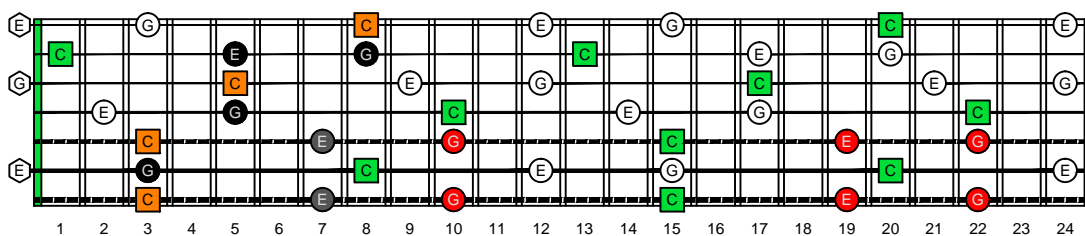

BAGED octaves (7-string guitar : Drop A - AEADGBE) **C major arpeggio** ENTIRE FINGERBOARD NOTE NAMES : **7A5A3G1** box shape (3nps)