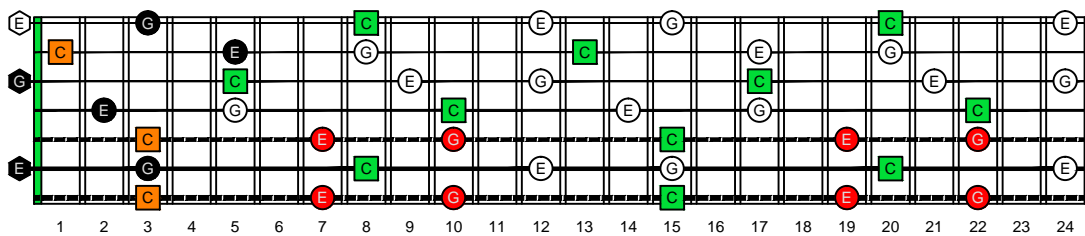

BAGED octaves (7-string guitar : Drop A - AEADGBE) **C natural** - ENTIRE FINGERBOARD OCTAVE SHAPES

BAGED octaves (7-string guitar : Drop A - AEADGBE) **C major arpeggio** ENTIRE FINGERBOARD NOTE NAMES : **6G3G1** box shape (3nps)

BAGED octaves (7-string guitar : Drop A - AEADGBE) **C major arpeggio** - ENTIRE FINGERBOARD NOTE NAMES

BAGED octaves (7-string guitar : Drop A - AEADGBE) **C major arpeggio** ENTIRE FINGERBOARD NOTE NAMES : **6E4E1** box shape (3nps)

BAGED octaves (7-string guitar : Drop A - AEADGBE) **C major arpeggio** ENTIRE FINGERBOARD NOTE NAMES : **7B5B2** box shape (3nps)

BAGED octaves (7-string guitar : Drop A - AEADGBE) **C major arpeggio** ENTIRE FINGERBOARD NOTE NAMES : **6E4D2** box shape (3nps)

BAGED octaves (7-string guitar : Drop A - AEADGBE) **C major arpeggio** ENTIRE FINGERBOARD NOTE NAMES : **7B5A3** box shape (3nps)

BAGED octaves (7-string guitar : Drop A - AEADGBE) **C major arpeggio** ENTIRE FINGERBOARD NOTE NAMES : **4D2** box shape (3nps)