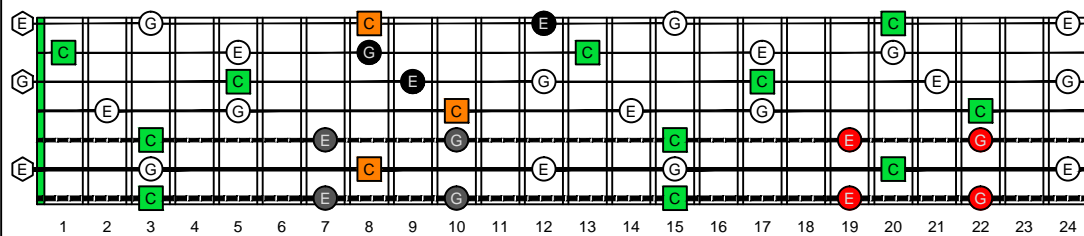

BAGED octaves (7-string guitar : Drop A - AEADGBE) **C natural** - ENTIRE FINGERBOARD OCTAVE SHAPES

BAGED octaves (7-string guitar : Drop A - AEADGBE) **C major arpeggio** ENTIRE FINGERBOARD NOTE NAMES : **6G3G1** box shape (3nps)

BAGED octaves (7-string guitar : Drop A - AEADGBE) **C major arpeggio** - ENTIRE FINGERBOARD NOTE NAMES

BAGED octaves (7-string guitar : Drop A - AEADGBE) **C major arpeggio** ENTIRE FINGERBOARD NOTE NAMES : **6E4E1** box shape (3nps)

BAGED octaves (7-string guitar : Drop A - AEADGBE) **C major arpeggio** ENTIRE FINGERBOARD NOTE NAMES : **7B5B2** box shape (3nps)

BAGED octaves (7-string guitar : Drop A - AEADGBE) **C major arpeggio** ENTIRE FINGERBOARD NOTE NAMES : **6E4D2** box shape (3nps)

BAGED octaves (7-string guitar : Drop A - AEADGBE) **C major arpeggio** ENTIRE FINGERBOARD NOTE NAMES : **7B5A3** box shape (3nps)

BAGED octaves (7-string guitar : Drop A - AEADGBE) **C major arpeggio** ENTIRE FINGERBOARD NOTE NAMES : **4D2** box shape (3nps)