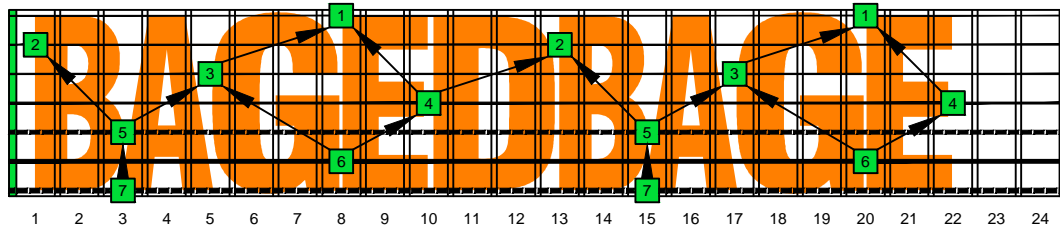

BAGED octaves (7-string guitar : Drop A - AEADGBE) **C natural** - ENTIRE FINGERBOARD OCTAVE SHAPES

BAGED octaves (7-string guitar : Drop A - AEADGBE) **C major arpeggio** ENTIRE FINGERBOARD NOTE NAMES : **6G3G1** box shape (3nps)

BAGED octaves (7-string guitar : Drop A - AEADGBE) **C major arpeggio** - ENTIRE FINGERBOARD NOTE NAMES

BAGED octaves (7-string guitar : Drop A - AEADGBE) **C major arpeggio** ENTIRE FINGERBOARD NOTE NAMES : **6E4E1** box shape (3nps)

BAGED octaves (7-string guitar : Drop A - AEADGBE) **C major arpeggio** ENTIRE FINGERBOARD NOTE NAMES : **7B5B2** box shape (3nps)

BAGED octaves (7-string guitar : Drop A - AEADGBE) **C major arpeggio** ENTIRE FINGERBOARD NOTE NAMES : **6E4D2** box shape (3nps)