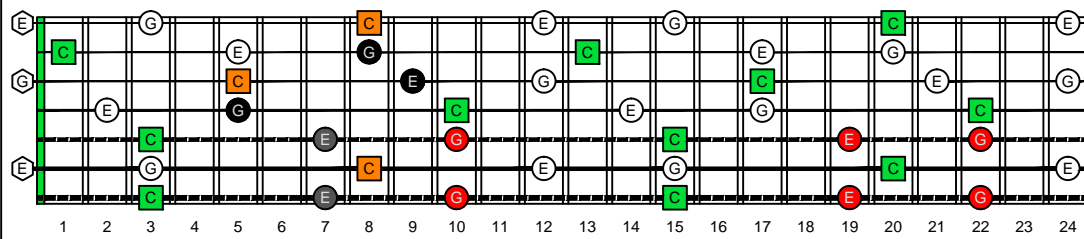

BAGED octaves (7-string guitar : Drop A - AEADGBE) **C natural** - ENTIRE FINGERBOARD OCTAVE SHAPES

BAGED octaves (7-string guitar : Drop A - AEADGBE) **C major arpeggio** ENTIRE FINGERBOARD NOTE NAMES : **6G3G1** box shape (3nps)

BAGED octaves (7-string guitar : Drop A - AEADGBE) **C major arpeggio** - ENTIRE FINGERBOARD NOTE NAMES

BAGED octaves (7-string guitar : Drop A - AEADGBE) **C major arpeggio** ENTIRE FINGERBOARD NOTE NAMES : **6E4E1** box shape (3nps)

BAGED octaves (7-string guitar : Drop A - AEADGBE) **C major arpeggio** ENTIRE FINGERBOARD NOTE NAMES : **7B5B2** box shape (3nps)

BAGED octaves (7-string guitar : Drop A - AEADGBE) **C major arpeggio** ENTIRE FINGERBOARD NOTE NAMES : **6E4D2** box shape (3nps)

BAGED octaves (7-string guitar : Drop A - AEADGBE) **C major arpeggio** ENTIRE FINGERBOARD NOTE NAMES : **7A5A3G1** box shape (3nps)

BAGED octaves (7-string guitar : Drop A - AEADGBE) **C major arpeggio** ENTIRE FINGERBOARD NOTE NAMES : **7B5B2** box shape at 12 (3nps)