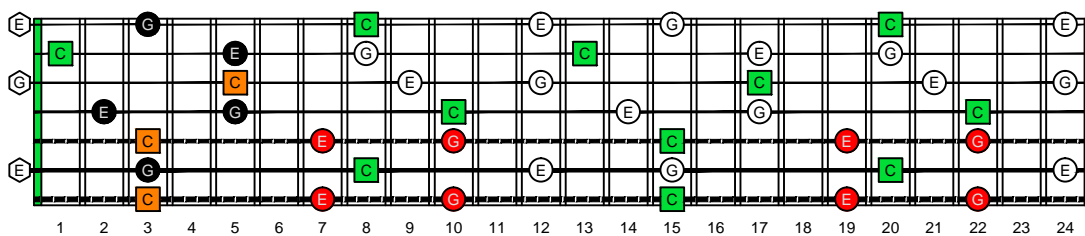

BAGED octaves (7-string guitar : Drop A - AEADGBE) **C natural** - ENTIRE FINGERBOARD OCTAVE SHAPES

BAGED octaves (7-string guitar : Drop A - AEADGBE) **C major arpeggio** ENTIRE FINGERBOARD NOTE NAMES : **6G3G1** box shape (3nps)

BAGED octaves (7-string guitar : Drop A - AEADGBE) **C major arpeggio** - ENTIRE FINGERBOARD NOTE NAMES

BAGED octaves (7-string guitar : Drop A - AEADGBE) **C major arpeggio** ENTIRE FINGERBOARD NOTE NAMES : **6E4E1** box shape (3nps)

BAGED octaves (7-string guitar : Drop A - AEADGBE) **C major arpeggio** ENTIRE FINGERBOARD NOTE NAMES : **7B5B2** box shape (3nps)

BAGED octaves (7-string guitar : Drop A - AEADGBE) **C major arpeggio** ENTIRE FINGERBOARD NOTE NAMES : **6E4D2** box shape (3nps)

BAGED octaves (7-string guitar : Drop A - AEADGBE) **C major arpeggio** ENTIRE FINGERBOARD NOTE NAMES : **7B5A3** box shape (3nps)

BAGED octaves (7-string guitar : Drop A - AEADGBE) **C major arpeggio** ENTIRE FINGERBOARD NOTE NAMES : **4D2** box shape (3nps)