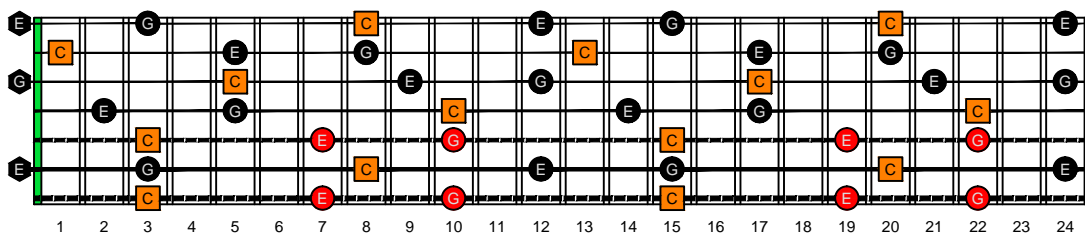

BAGED octaves (7-string guitar : Drop A - AEADGBE) **C natural** - ENTIRE FINGERBOARD OCTAVE SHAPES

BAGED octaves (7-string guitar : Drop A - AEADGBE) **C major arpeggio** ENTIRE FINGERBOARD NOTE NAMES : **6G3G1** box shape (3nps)

BAGED octaves (7-string guitar : Drop A - AEADGBE) **C major arpeggio** - ENTIRE FINGERBOARD NOTE NAMES

BAGED octaves (7-string guitar : Drop A - AEADGBE) **C major arpeggio** ENTIRE FINGERBOARD NOTE NAMES : **6E4E1** box shape (3nps)

BAGED octaves (7-string guitar : Drop A - AEADGBE) **C major arpeggio** ENTIRE FINGERBOARD NOTE NAMES : **7B5B2** box shape (3nps)

BAGED octaves (7-string guitar : Drop A - AEADGBE) **C major arpeggio** ENTIRE FINGERBOARD NOTE NAMES : **6E4D2** box shape (3nps)

BAGED octaves (7-string guitar : Drop A - AEADGBE) **C major arpeggio** ENTIRE FINGERBOARD NOTE NAMES : **7B5A3** box shape (3nps)

BAGED octaves (7-string guitar : Drop A - AEADGBE) **C major arpeggio** ENTIRE FINGERBOARD NOTE NAMES : **4D2** box shape (3nps)