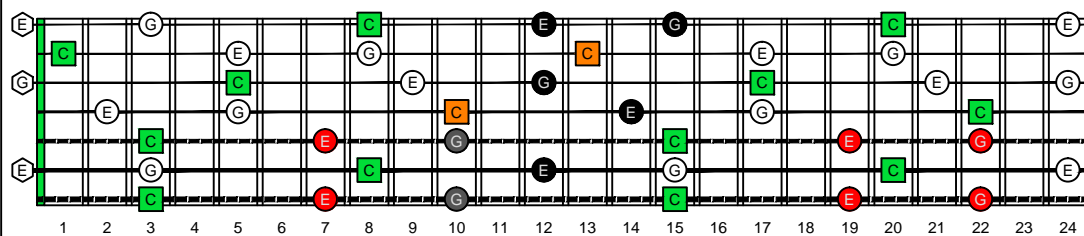

BAGED octaves (7-string guitar : Drop A - AEADGBE) **C natural** - ENTIRE FINGERBOARD OCTAVE SHAPES

BAGED octaves (7-string guitar : Drop A - AEADGBE) **C major arpeggio** ENTIRE FINGERBOARD NOTE NAMES : **6G3G1** box shape (3nps)

BAGED octaves (7-string guitar : Drop A - AEADGBE) **C major arpeggio** - ENTIRE FINGERBOARD NOTE NAMES

BAGED octaves (7-string guitar : Drop A - AEADGBE) **C major arpeggio** ENTIRE FINGERBOARD NOTE NAMES : **6E4E1** box shape (3nps)

BAGED octaves (7-string guitar : Drop A - AEADGBE) **C major arpeggio** ENTIRE FINGERBOARD NOTE NAMES : **7B5B2** box shape (3nps)

BAGED octaves (7-string guitar : Drop A - AEADGBE) **C major arpeggio** ENTIRE FINGERBOARD NOTE NAMES : **6E4D2** box shape (3nps)

BAGED octaves (7-string guitar : Drop A - AEADGBE) **C major arpeggio** ENTIRE FINGERBOARD NOTE NAMES : **7B5A3** box shape (3nps)

BAGED octaves (7-string guitar : Drop A - AEADGBE) **C major arpeggio** ENTIRE FINGERBOARD NOTE NAMES : **4D2** box shape (3nps)