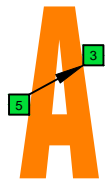

12-measure musical score for F-C#B guitar in 4/4 time. The score shows a sequence of chords: 1. F-C#B (1-3-1), 2. F-C#B (5-3), 3. F-C#B (5-8-8), 4. F-C#B (8-10-8-8), 5. F-C#B (13-10-13), 6. F-C#B (13-15-13), 7. F-C#B (13-15-13), 8. F-C#B (13-10-13), 9. F-C#B (8-10-8), 10. F-C#B (5-8-8), 11. F-C#B (5-3), 12. F-C#B (1-3-1).

**C**  
**BAGED**  
 octaves  
 Drop E: 8-string guitar

BAGED octaves (Drop E : 8-string guitar) C natural - ENTIRE FINGERBOARD OCTAVE SHAPES

7B5B2 OCTAVES

5A3 OCTAVE

8G6G3G1 OCTAVES

8E6E4E1 OCTAVES

7D4D2 OCTAVES