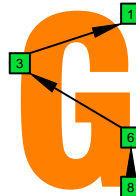

12-measure musical score for F-C#B guitar in 4/4 time. The score shows a sequence of chords: 1. F-C#B (1-3-1), 2. F-C#B (5-3), 3. F-C#B (5-8-8), 4. F-C#B (8-10-8-8), 5. F-C#B (13-10-13), 6. F-C#B (13-15-13), 7. F-C#B (13-15-13), 8. F-C#B (13-10-13), 9. F-C#B (8-10-8), 10. F-C#B (5-8-8), 11. F-C#B (5-3), 12. F-C#B (1-3-1).

**C**  
**BAGED**  
 octaves  
 Drop E: 8-string guitar

BAGED octaves (Drop E : 8-string guitar) C natural - ENTIRE FINGERBOARD OCTAVE SHAPES

7B5B2 OCTAVES

5A3 OCTAVE

8G6G3G1 OCTAVES

8E6E4E1 OCTAVES

7D4D2 OCTAVES