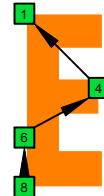

12-measure musical score for F-C#B guitar in 4/4 time. The score shows a sequence of chords: 1. F-C#B (1-3-1), 2. F-C#B (5-3), 3. F-C#B (5-8-8), 4. F-C#B (8-10-8-8), 5. F-C#B (13-10-13), 6. F-C#B (13-15-13), 7. F-C#B (13-15-13), 8. F-C#B (13-10-13), 9. F-C#B (8-10-8), 10. F-C#B (5-8-8), 11. F-C#B (5-3), 12. F-C#B (1-3-1).

**C**  
**BAGED**  
 octaves  
 Drop E: 8-string guitar

BAGED octaves (Drop E : 8-string guitar) C natural - ENTIRE FINGERBOARD OCTAVE SHAPES

7B5B2 OCTAVES

5A3 OCTAVE

8G6G3G1 OCTAVES

8E6E4E1 OCTAVES

7D4D2 OCTAVES