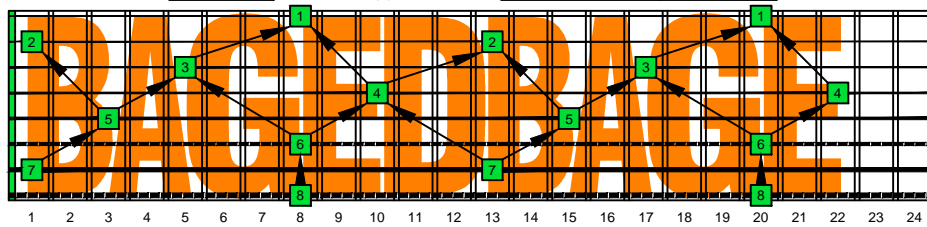

12-measure musical score for F-C#B guitar in 4/4 time. The score shows a sequence of chords: 1. F-C#B (1-3-1), 2. F-C#B (5-3), 3. F-C#B (5-8-8), 4. F-C#B (8-10-8-8), 5. F-C#B (13-10-13), 6. F-C#B (13-15-13), 7. F-C#B (13-15-13), 8. F-C#B (13-10-13), 9. F-C#B (8-10-8), 10. F-C#B (5-8-8), 11. F-C#B (5-3), 12. F-C#B (1-3-1).

**C**  
**BAGED**  
 octaves  
 Drop E: 8-string guitar

BAGED octaves (Drop E : 8-string guitar) C natural - ENTIRE FINGERBOARD OCTAVE SHAPES

7B5B2 OCTAVES

5A3 OCTAVE

8G6G3G1 OCTAVES

8E6E4E1 OCTAVES

7D4D2 OCTAVES