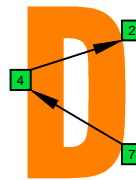

12-measure musical score for F-C#B guitar in 4/4 time. The score shows a sequence of chords: 1. F-C#B (1-3-1), 2. F-C#B (5-3), 3. F-C#B (5-8-8), 4. F-C#B (8-10-8-8), 5. F-C#B (13-10-13), 6. F-C#B (13-15-13), 7. F-C#B (13-15-13), 8. F-C#B (13-10-13), 9. F-C#B (8-10-8), 10. F-C#B (5-8-8), 11. F-C#B (5-3), 12. F-C#B (1-3-1).

**C**  
**BAGED**  
 octaves  
 Drop E: 8-string guitar

BAGED octaves (Drop E : 8-string guitar) C natural - ENTIRE FINGERBOARD OCTAVE SHAPES

7B5B2 OCTAVES

5A3 OCTAVE

8G6G3G1 OCTAVES

8E6E4E1 OCTAVES

7D4D2 OCTAVES