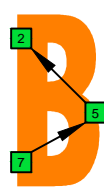

12-measure musical score for F-C#B guitar in 4/4 time. The score shows a sequence of chords: 1. F-C#B (1-3-1), 2. F-C#B (5-3), 3. F-C#B (5-8-8), 4. F-C#B (8-10-8-8), 5. F-C#B (13-10-13), 6. F-C#B (13-15-13), 7. F-C#B (13-15-13), 8. F-C#B (13-10-13), 9. F-C#B (8-10-8), 10. F-C#B (5-8-8), 11. F-C#B (5-3), 12. F-C#B (1-3-1).

**C**  
**BAGED**  
 octaves  
 Drop E: 8-string guitar

BAGED octaves (Drop E : 8-string guitar) C natural - ENTIRE FINGERBOARD OCTAVE SHAPES

7B5B2 OCTAVES

5A3 OCTAVE

8G6G3G1 OCTAVES

8E6E4E1 OCTAVES

7D4D2 OCTAVES