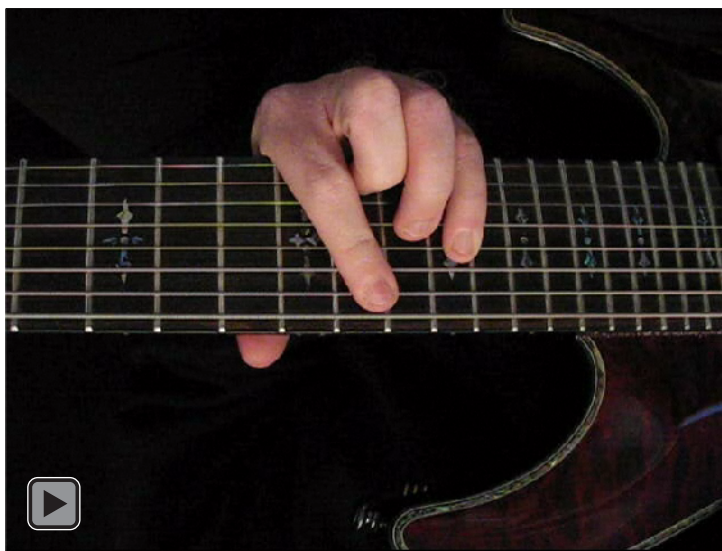

C
 major scale
 (ionian mode)
BAGED
 octaves
 8-string guitar
 Drop E:
EBEADGBE
 box shapes

C major scale (ionian mode)
 SEMITONOMETER

7B5B2 at 12
 BOX
 SHAPE

www.cagedoctaves.com

Zon Brookes

BAGED octaves (8-string guitar : Drop E - EBEADGBE) C major scale (ionian mode) : 7B5B2 box shape at 12

BAGED octaves (8-string guitar : Drop E - EBEADGBE) **C major scale (ionian mode)** ENTIRE FINGERBOARD NOTE NAMES : **7B5B2** box shape at 12

BAGED octaves (8-string guitar : Drop E - EBEADGBE) **C major scale (ionian mode)** ENTIRE FINGERBOARD INTERVALS : **7B5B2** box shape at 12