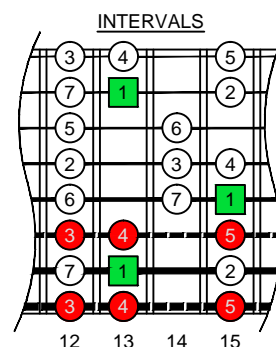

C
 major scale
 (ionian mode)
BAGED
 octaves
 8-string guitar
 Drop E:
EBEADGBE
 box shapes

C major scale (ionian mode)
 SEMITONOMETER

7B5B2 at 12
 BOX
 SHAPE

www.cagedoctaves.com

Zon Brookes

BAGED octaves (8-string guitar : Drop E - EBEADGBE) C major scale (ionian mode) : 7B5B2 box shape at 12

BAGED octaves (8-string guitar : Drop E - EBEADGBE) **C major scale (ionian mode)** ENTIRE FINGERBOARD NOTE NAMES : **7B5B2** box shape at 12

BAGED octaves (8-string guitar : Drop E - EBEADGBE) **C major scale (ionian mode)** ENTIRE FINGERBOARD INTERVALS : **7B5B2** box shape at 12