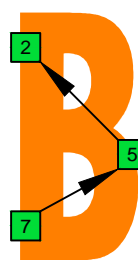

C
 major scale
 (ionian mode)
BAGED
 octaves
 8-string guitar
 Drop E:
EBEADGBE
 box shapes

C major scale (ionian mode)
 SEMITONOMETER

7B5B2 at 12
 BOX
 SHAPE

www.cagedoctaves.com

Zon Brookes

BAGED octaves (8-string guitar : Drop E - EBEADGBE) C major scale (ionian mode) : 7B5B2 box shape at 12

BAGED octaves (8-string guitar : Drop E - EBEADGBE) **C major scale (ionian mode)** ENTIRE FINGERBOARD NOTE NAMES : **7B5B2** box shape at 12

BAGED octaves (8-string guitar : Drop E - EBEADGBE) **C major scale (ionian mode)** ENTIRE FINGERBOARD INTERVALS : **7B5B2** box shape at 12