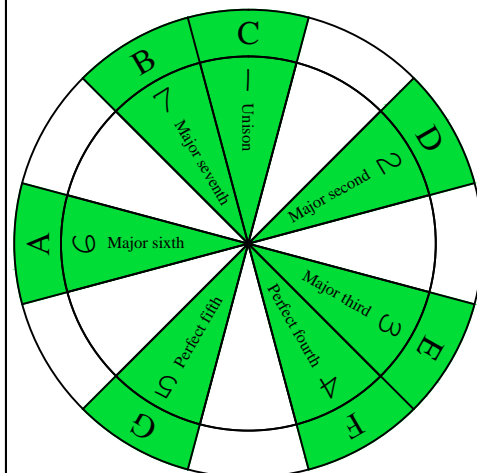

C
 major scale
 (ionian mode)
BAGED
 octaves
 8-string guitar
 Drop E:
EBEADGBE
 box shapes

C major scale (ionian mode)
 SEMITONOMETER

7B5B2 at 12
 BOX
 SHAPE

www.cagedoctaves.com

Zon Brookes

BAGED octaves (8-string guitar : Drop E - EBEADGBE) C major scale (ionian mode) : 7B5B2 box shape at 12

BAGED octaves (8-string guitar : Drop E - EBEADGBE) **C major scale (ionian mode)** ENTIRE FINGERBOARD NOTE NAMES : **7B5B2** box shape at 12

BAGED octaves (8-string guitar : Drop E - EBEADGBE) **C major scale (ionian mode)** ENTIRE FINGERBOARD INTERVALS : **7B5B2** box shape at 12