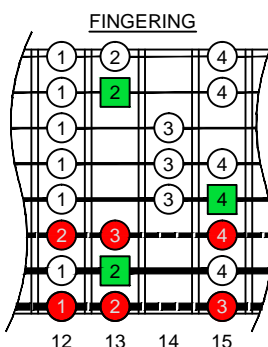

C
 major scale
 (ionian mode)
BAGED
 octaves
 8-string guitar
 Drop E:
EBEADGBE
 box shapes

C major scale (ionian mode)
 SEMITONOMETER

7B5B2 at 12
 BOX
 SHAPE

www.cagedoctaves.com

Zon Brookes

BAGED octaves (8-string guitar : Drop E - EBEADGBE) C major scale (ionian mode) : 7B5B2 box shape at 12

BAGED octaves (8-string guitar : Drop E - EBEADGBE) **C major scale (ionian mode)** ENTIRE FINGERBOARD NOTE NAMES : **7B5B2** box shape at 12

BAGED octaves (8-string guitar : Drop E - EBEADGBE) **C major scale (ionian mode)** ENTIRE FINGERBOARD INTERVALS : **7B5B2** box shape at 12