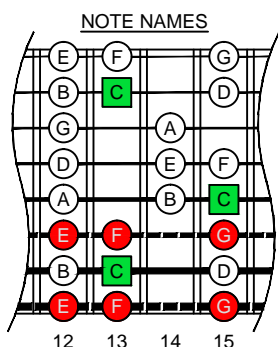

C
 major scale
 (ionian mode)
BAGED
 octaves
 8-string guitar
 Drop E:
EBEADGBE
 box shapes

C major scale (ionian mode)
 SEMITONOMETER

7B5B2 at 12
 BOX
 SHAPE

www.cagedoctaves.com

Zon Brookes

BAGED octaves (8-string guitar : Drop E - EBEADGBE) C major scale (ionian mode) : 7B5B2 box shape at 12

BAGED octaves (8-string guitar : Drop E - EBEADGBE) **C major scale (ionian mode)** ENTIRE FINGERBOARD NOTE NAMES : **7B5B2** box shape at 12

BAGED octaves (8-string guitar : Drop E - EBEADGBE) **C major scale (ionian mode)** ENTIRE FINGERBOARD INTERVALS : **7B5B2** box shape at 12