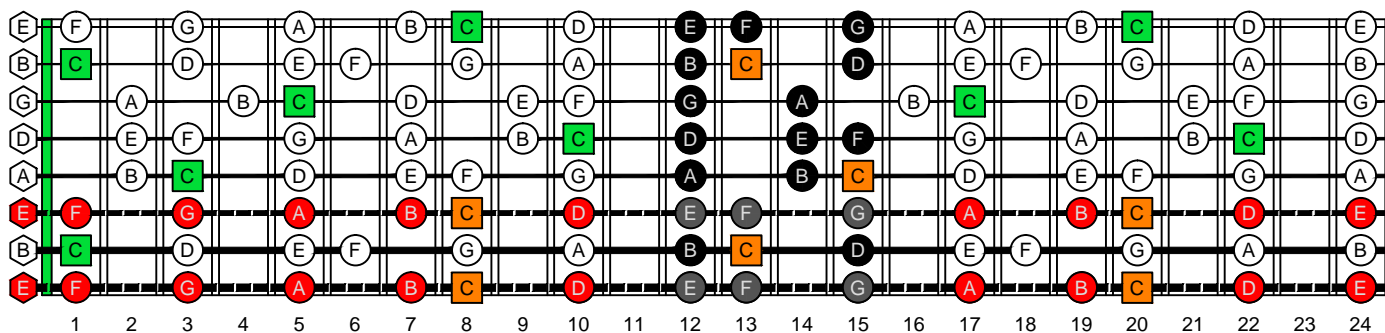

C
 major scale
 (ionian mode)
BAGED
 octaves
 8-string guitar
 Drop E:
EBEADGBE
 box shapes

C major scale (ionian mode)
 SEMITONOMETER

7B5B2 at 12
 BOX
 SHAPE

www.cagedoctaves.com

Zon Brookes

BAGED octaves (8-string guitar : Drop E - EBEADGBE) C major scale (ionian mode) : 7B5B2 box shape at 12

BAGED octaves (8-string guitar : Drop E - EBEADGBE) **C major scale (ionian mode)** ENTIRE FINGERBOARD NOTE NAMES : **7B5B2** box shape at 12

BAGED octaves (8-string guitar : Drop E - EBEADGBE) **C major scale (ionian mode)** ENTIRE FINGERBOARD INTERVALS : **7B5B2** box shape at 12