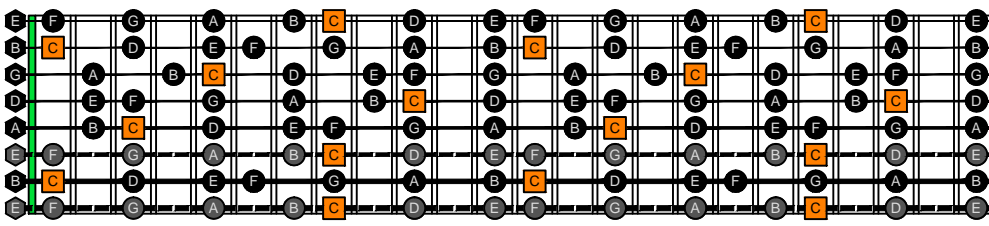

BAGED octaves (8-string guitar : Drop E - EBEADGBE) C natural - ENTIRE FINGERBOARD OCTAVE SHAPES

BAGED octaves (8-string guitar : Drop E - EBEADGBE) C major scale (ionian mode) - ENTIRE FINGERBOARD NOTE NAMES

BAGED octaves (8-string guitar : Drop E - EBEADGBE) C major scale (ionian mode) ENTIRE FINGERBOARD NOTE NAMES : 7B5B2 box shape

BAGED octaves (8-string guitar : Drop E - EBEADGBE) C major scale (ionian mode) ENTIRE FINGERBOARD NOTE NAMES : 5A3 box shape

BAGED octaves (8-string guitar : Drop E - EBEADGBE) C major scale (ionian mode) ENTIRE FINGERBOARD NOTE NAMES : 8G6G3G1 box shape

BAGED octaves (8-string guitar : Drop E - EBEADGBE) C major scale (ionian mode) ENTIRE FINGERBOARD NOTE NAMES : 8E6E4E1 box shape

BAGED octaves (8-string guitar : Drop E - EBEADGBE) C major scale (ionian mode) ENTIRE FINGERBOARD NOTE NAMES : 7D4D2 box shape

BAGED octaves (8-string guitar : Drop E - EBEADGBE) C major scale (ionian mode) ENTIRE FINGERBOARD NOTE NAMES : 7B5B2 box shape at 12