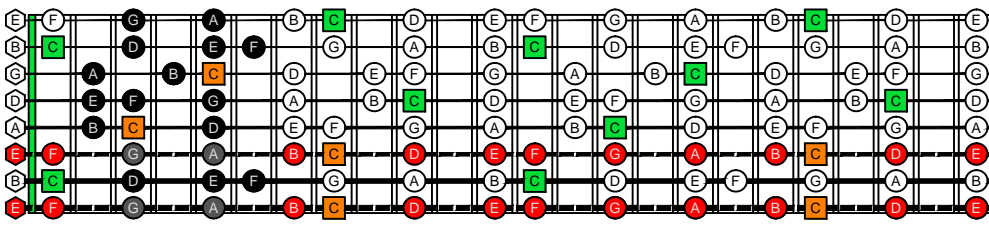

BAGED octaves (8-string guitar : Drop E - EBEADGBE) C natural - ENTIRE FINGERBOARD OCTAVE SHAPES

BAGED octaves (8-string guitar : Drop E - EBEADGBE) C major scale (ionian mode) - ENTIRE FINGERBOARD NOTE NAMES

BAGED octaves (8-string guitar : Drop E - EBEADGBE) C major scale (ionian mode) ENTIRE FINGERBOARD NOTE NAMES : 7B5B2 box shape

BAGED octaves (8-string guitar : Drop E - EBEADGBE) C major scale (ionian mode) ENTIRE FINGERBOARD NOTE NAMES : 5A3 box shape

BAGED octaves (8-string guitar : Drop E - EBEADGBE) C major scale (ionian mode) ENTIRE FINGERBOARD NOTE NAMES : 8G6G3G1 box shape

BAGED octaves (8-string guitar : Drop E - EBEADGBE) C major scale (ionian mode) ENTIRE FINGERBOARD NOTE NAMES : 8E6E4E1 box shape

BAGED octaves (8-string guitar : Drop E - EBEADGBE) C major scale (ionian mode) ENTIRE FINGERBOARD NOTE NAMES : 7D4D2 box shape

BAGED octaves (8-string guitar : Drop E - EBEADGBE) C major scale (ionian mode) ENTIRE FINGERBOARD NOTE NAMES : 7B5B2 box shape at 12