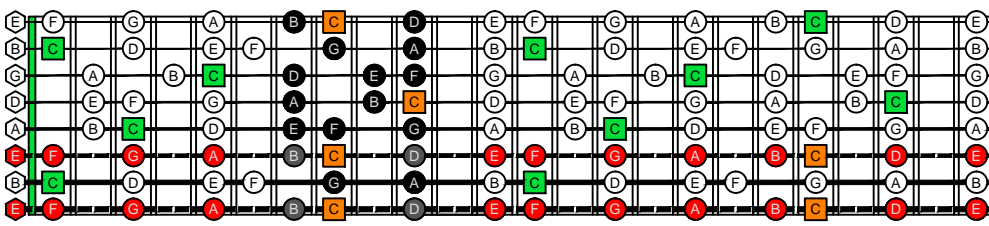

BAGED octaves (8-string guitar : Drop E - EBEADGBE) C natural - ENTIRE FINGERBOARD OCTAVE SHAPES

BAGED octaves (8-string guitar : Drop E - EBEADGBE) C major scale (ionian mode) - ENTIRE FINGERBOARD NOTE NAMES

BAGED octaves (8-string guitar : Drop E - EBEADGBE) C major scale (ionian mode) ENTIRE FINGERBOARD NOTE NAMES : 7B5B2 box shape

BAGED octaves (8-string guitar : Drop E - EBEADGBE) C major scale (ionian mode) ENTIRE FINGERBOARD NOTE NAMES : 5A3 box shape

BAGED octaves (8-string guitar : Drop E - EBEADGBE) C major scale (ionian mode) ENTIRE FINGERBOARD NOTE NAMES : 8G6G3G1 box shape

BAGED octaves (8-string guitar : Drop E - EBEADGBE) C major scale (ionian mode) ENTIRE FINGERBOARD NOTE NAMES : 8E6E4E1 box shape

BAGED octaves (8-string guitar : Drop E - EBEADGBE) C major scale (ionian mode) ENTIRE FINGERBOARD NOTE NAMES : 7D4D2 box shape

BAGED octaves (8-string guitar : Drop E - EBEADGBE) C major scale (ionian mode) ENTIRE FINGERBOARD NOTE NAMES : 7B5B2 box shape at 12