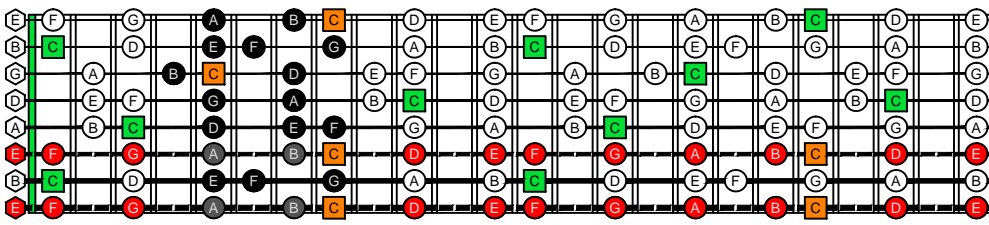

BAGED octaves (8-string guitar : Drop E - EBEADGBE) C natural - ENTIRE FINGERBOARD OCTAVE SHAPES

BAGED octaves (8-string guitar : Drop E - EBEADGBE) C major scale (ionian mode) - ENTIRE FINGERBOARD NOTE NAMES

BAGED octaves (8-string guitar : Drop E - EBEADGBE) C major scale (ionian mode) ENTIRE FINGERBOARD NOTE NAMES : 7B5B2 box shape

BAGED octaves (8-string guitar : Drop E - EBEADGBE) C major scale (ionian mode) ENTIRE FINGERBOARD NOTE NAMES : 5A3 box shape

BAGED octaves (8-string guitar : Drop E - EBEADGBE) C major scale (ionian mode) ENTIRE FINGERBOARD NOTE NAMES : 8G6G3G1 box shape

BAGED octaves (8-string guitar : Drop E - EBEADGBE) C major scale (ionian mode) ENTIRE FINGERBOARD NOTE NAMES : 8E6E4E1 box shape

BAGED octaves (8-string guitar : Drop E - EBEADGBE) C major scale (ionian mode) ENTIRE FINGERBOARD NOTE NAMES : 7D4D2 box shape

BAGED octaves (8-string guitar : Drop E - EBEADGBE) C major scale (ionian mode) ENTIRE FINGERBOARD NOTE NAMES : 7B5B2 box shape at 12