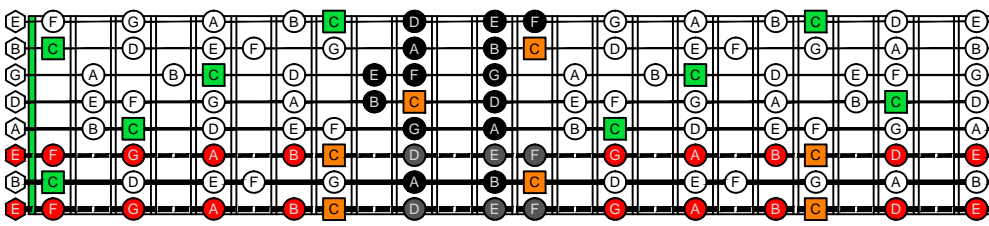

BAGED octaves (8-string guitar : Drop E - EBEADGBE) C natural - ENTIRE FINGERBOARD OCTAVE SHAPES

BAGED octaves (8-string guitar : Drop E - EBEADGBE) C major scale (ionian mode) - ENTIRE FINGERBOARD NOTE NAMES

BAGED octaves (8-string guitar : Drop E - EBEADGBE) C major scale (ionian mode) ENTIRE FINGERBOARD NOTE NAMES : 7B5B2 box shape

BAGED octaves (8-string guitar : Drop E - EBEADGBE) C major scale (ionian mode) ENTIRE FINGERBOARD NOTE NAMES : 5A3 box shape

BAGED octaves (8-string guitar : Drop E - EBEADGBE) C major scale (ionian mode) ENTIRE FINGERBOARD NOTE NAMES : 8G6G3G1 box shape

BAGED octaves (8-string guitar : Drop E - EBEADGBE) C major scale (ionian mode) ENTIRE FINGERBOARD NOTE NAMES : 8E6E4E1 box shape

BAGED octaves (8-string guitar : Drop E - EBEADGBE) C major scale (ionian mode) ENTIRE FINGERBOARD NOTE NAMES : 7D4D2 box shape

BAGED octaves (8-string guitar : Drop E - EBEADGBE) C major scale (ionian mode) ENTIRE FINGERBOARD NOTE NAMES : 7B5B2 box shape at 12