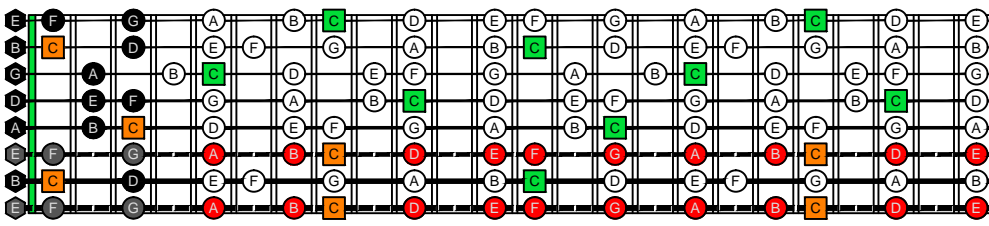

BAGED octaves (8-string guitar : Drop E - EBEADGBE) C natural - ENTIRE FINGERBOARD OCTAVE SHAPES

BAGED octaves (8-string guitar : Drop E - EBEADGBE) C major scale (ionian mode) - ENTIRE FINGERBOARD NOTE NAMES

BAGED octaves (8-string guitar : Drop E - EBEADGBE) C major scale (ionian mode) ENTIRE FINGERBOARD NOTE NAMES : 7B5B2 box shape

BAGED octaves (8-string guitar : Drop E - EBEADGBE) C major scale (ionian mode) ENTIRE FINGERBOARD NOTE NAMES : 5A3 box shape

BAGED octaves (8-string guitar : Drop E - EBEADGBE) C major scale (ionian mode) ENTIRE FINGERBOARD NOTE NAMES : 8G6G3G1 box shape

BAGED octaves (8-string guitar : Drop E - EBEADGBE) C major scale (ionian mode) ENTIRE FINGERBOARD NOTE NAMES : 8E6E4E1 box shape

BAGED octaves (8-string guitar : Drop E - EBEADGBE) C major scale (ionian mode) ENTIRE FINGERBOARD NOTE NAMES : 7D4D2 box shape

BAGED octaves (8-string guitar : Drop E - EBEADGBE) C major scale (ionian mode) ENTIRE FINGERBOARD NOTE NAMES : 7B5B2 box shape at 12