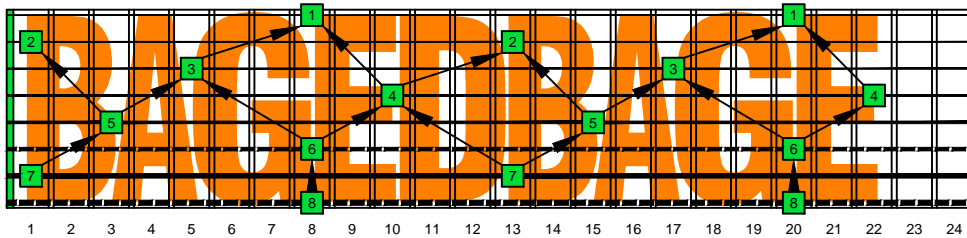

BAGED octaves (8-string guitar : Drop E - EBEADGBE) C natural - ENTIRE FINGERBOARD OCTAVE SHAPES

BAGED octaves (8-string guitar : Drop E - EBEADGBE) C major scale (ionian mode) - ENTIRE FINGERBOARD NOTE NAMES

BAGED octaves (8-string guitar : Drop E - EBEADGBE) C major scale (ionian mode) ENTIRE FINGERBOARD NOTE NAMES : 7B5B2 box shape

BAGED octaves (8-string guitar : Drop E - EBEADGBE) C major scale (ionian mode) ENTIRE FINGERBOARD NOTE NAMES : 5A3 box shape

BAGED octaves (8-string guitar : Drop E - EBEADGBE) C major scale (ionian mode) ENTIRE FINGERBOARD NOTE NAMES : 8G6G3G1 box shape

BAGED octaves (8-string guitar : Drop E - EBEADGBE) C major scale (ionian mode) ENTIRE FINGERBOARD NOTE NAMES : 8E6E4E1 box shape

BAGED octaves (8-string guitar : Drop E - EBEADGBE) C major scale (ionian mode) ENTIRE FINGERBOARD NOTE NAMES : 7D4D2 box shape

BAGED octaves (8-string guitar : Drop E - EBEADGBE) C major scale (ionian mode) ENTIRE FINGERBOARD NOTE NAMES : 7B5B2 box shape at 12