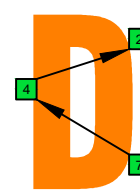

7D4D2 OCTAVES