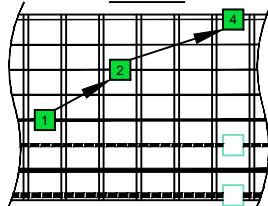

BAGED octaves (Drop E : 8-string guitar) C natural - ENTIRE FINGERBOARD OCTAVE SHAPES

C
BAGED
octaves
Drop E: 8-string guitar

Musical notation and tablature for the BAGED octaves sequence. The notation is in 4/4 time, and the tablature is for an 8-string guitar. The sequence consists of 16 measures, each containing a single note.

FINGERING

FINGERING

FINGERING

FINGERING

STRING NUMBERS

STRING NUMBERS

STRING NUMBERS

STRING NUMBERS