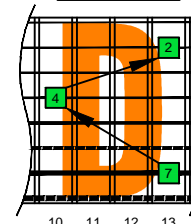

BAGED octaves (Drop E : 8-string guitar) C natural - ENTIRE FINGERBOARD OCTAVE SHAPES

C
BAGED
octaves
Drop E: 8-string guitar

Musical notation and tablature for the BAGED octaves sequence. The notation is in 4/4 time, and the tablature is for an 8-string guitar. The sequence consists of 16 measures, each containing a single note.

1	2	3	4	5	6	7	8	9	10	11	12	13	14	15	16
8	8	8	5	5	5	5	10	10	10	10	10	10	10	10	10
1	3	3	3	8	8	8	8	13	13	13	13	13	13	13	13
1	1			8	8	8	8	8	13	13	13	13	13	13	13

10