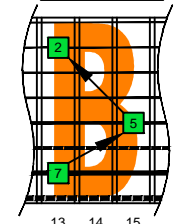

BAGED octaves (Drop E : 8-string guitar) C natural - ENTIRE FINGERBOARD OCTAVE SHAPES

C
BAGED
octaves
Drop E: 8-string guitar

Musical notation and tablature for the BAGED octaves sequence. The notation is in 4/4 time, and the tablature is for an 8-string guitar. The sequence consists of 16 measures, each containing a single note.

1	2	3	4	5	6	7	8	9	10	11	12	13	14	15	16
8	8	8	5	5	5	5	10	10	10	10	10	10	10	10	10
1	3	3	3	8	8	8	8	13	13	13	13	13	13	13	13
1	1			8	8	8	8	8	13	13	13	13	13	13	13

13