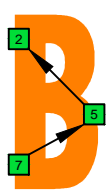

BAGED octaves (Drop E : 8-string guitar) C natural - ENTIRE FINGERBOARD OCTAVE SHAPES

C
BAGED
octaves
Drop E: 8-string guitar

Musical notation and tablature for the BAGED octaves sequence. The notation is in 4/4 time, and the tablature is for an 8-string guitar. The sequence consists of 16 measures, each containing a single note.

1	2	3	4	5	6	7	8	9	10	11	12	13	14	15	16
8	8	8	5	5	5	5	10	10	10	10	10	10	10	10	10
1	3	3	3	8	8	8	8	13	13	13	13	13	13	13	13
1	1			8	8	8	8	8	13	13	13	13	13	13	13

7B5B2 OCTAVES

7B5A3 OCTAVES

5A3G1 OCTAVES

8G6G3G1 OCTAVES