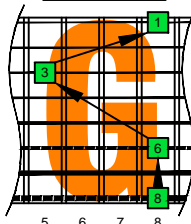

BAGED octaves (Drop E : 8-string guitar) C natural - ENTIRE FINGERBOARD OCTAVE SHAPES

C
BAGED
octaves
Drop E: 8-string guitar

Musical notation and tablature for the BAGED octaves sequence. The notation is in 4/4 time, and the tablature is for an 8-string guitar. The sequence consists of 16 measures, each containing a single note.

STRING NUMBERS

STRING NUMBERS

STRING NUMBERS

STRING NUMBERS

1

1

3

5