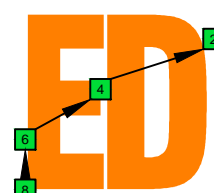

8E6E4D2 OCTAVES