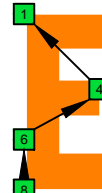

BAGED octaves (Drop E : 8-string guitar) C natural - ENTIRE FINGERBOARD OCTAVE SHAPES

C
BAGED
octaves
Drop E: 8-string guitar

Musical notation and tablature for the BAGED octaves sequence. The notation is in 4/4 time, and the tablature is for an 8-string guitar. The sequence consists of 16 measures, each containing a single note.

1	2	3	4	5	6	7	8	9	10	11	12	13	14	15	16
8	8	8	5	5	5	5	10	10	10	10	10	10	10	10	10
1	3	3	3	8	8	8	8	13	13	13	13	13	13	13	13
1	1			8	8	8	8	8	13	13	13	13	13	13	13

7B5B2 OCTAVES

7B5A3 OCTAVES

5A3G1 OCTAVES

8G6G3G1 OCTAVES