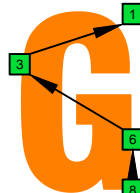

BAGED octaves (Drop E : 8-string guitar) C natural - ENTIRE FINGERBOARD OCTAVE SHAPES

C
BAGED
octaves
Drop E: 8-string guitar

Musical notation and tablature for the BAGED octaves sequence. The notation is in 4/4 time, and the tablature is for an 8-string guitar. The sequence consists of 16 measures, each containing a single note.

1	2	3	4	5	6	7	8	9	10	11	12	13	14	15	16
8	8	8	5	5	5	5	10	10	10	10	10	10	10	10	10
1	3	3	3	8	8	8	8	13	13	13	13	13	13	13	13
1	1			8	8	8	8	8	13	13	13	13	13	13	13

7B5B2 OCTAVES

7B5A3 OCTAVES

5A3G1 OCTAVES

8G6G3G1 OCTAVES