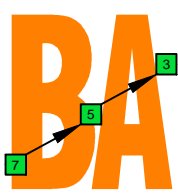

BAGED octaves (Drop E : 8-string guitar) C natural - ENTIRE FINGERBOARD OCTAVE SHAPES

C
BAGED
octaves
Drop E: 8-string guitar

Musical notation and tablature for the BAGED octaves sequence. The notation is in 4/4 time, and the tablature is for an 8-string guitar. The sequence consists of 16 measures, each containing a single note.

1	2	3	4	5	6	7	8	9	10	11	12	13	14	15	16
8	8	8	5	5	5	5	10	10	10	10	10	10	10	10	10
1	3	3	3	8	8	8	8	13	13	13	13	13	13	13	13
1	1			8	8	8	8	8	13	13	13	13	13	13	13

7B5B2 OCTAVES

7B5A3 OCTAVES

5A3G1 OCTAVES

8G6G3G1 OCTAVES