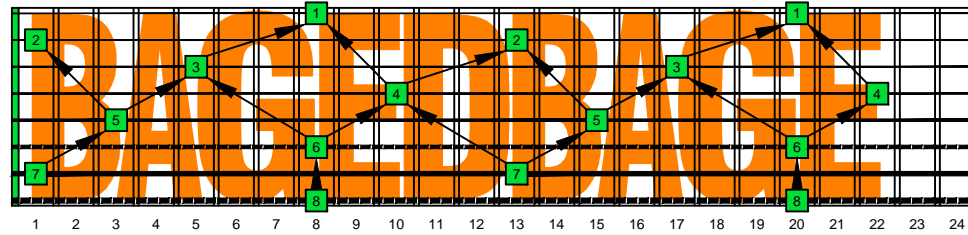

BAGED octaves (Drop E : 8-string guitar) C natural - ENTIRE FINGERBOARD OCTAVE SHAPES

C
BAGED
octaves
Drop E: 8-string guitar

Musical notation and tablature for the BAGED octaves sequence. The notation is in 4/4 time, and the tablature is for an 8-string guitar. The sequence consists of 16 measures, each containing a single note.

1	2	3	4	5	6	7	8	9	10	11	12	13	14	15	16
8	8	8	5	5	5	5	10	10	10	10	10	10	10	10	10
1	3	3	3	8	8	8	8	13	13	13	13	13	13	13	13
1	1			8	8	8	8	8	13	13	13	13	13	13	13

7B5B2 OCTAVES

7B5A3 OCTAVES

5A3G1 OCTAVES

8G6G3G1 OCTAVES