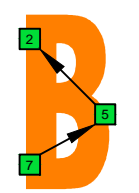

7B5B2 at 12 OCTAVES