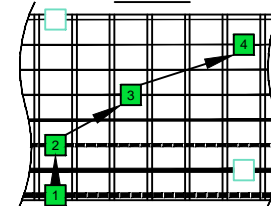

STRING NUMBERS