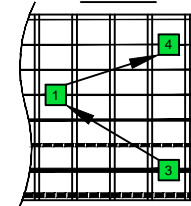

STRING NUMBERS