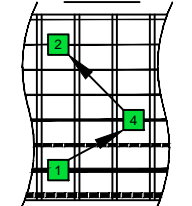

BAGED octaves (Drop E : 8-string guitar) C natural - ENTIRE FINGERBOARD OCTAVE SHAPES

C
BAGED
octaves
Drop E: 8-string guitar

Musical notation and tablature for the BAGED octaves sequence. The notation is in 4/4 time, and the tablature is for an 8-string guitar. The sequence consists of 16 measures, each containing a single note.

FINGERING

FINGERING

FINGERING

FINGERING

STRING NUMBERS

STRING NUMBERS

STRING NUMBERS

STRING NUMBERS

STRING NUMBERS

STRING NUMBERS

STRING NUMBERS

STRING NUMBERS

1

1

3

5