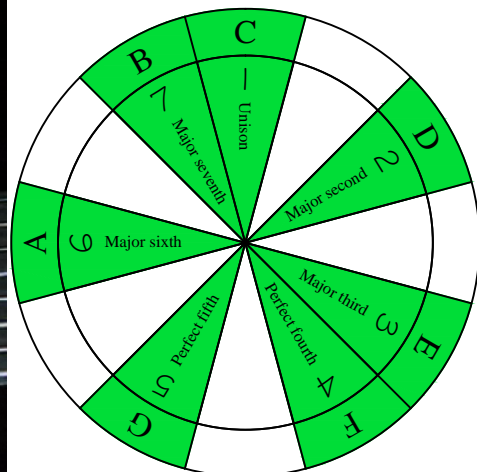

C
 major scale
 (ionian mode)
BAGED
 octaves
 8-string guitar
 Drop E:
EBEADGBE
 box shapes
 (3nps)

C major scale (ionian mode)
 SEMITONOMETER

5A3G1
 BOX
 SHAPE
 (3nps)

NOTE NAMES

FINGERING

INTERVALS

www.cagedoctaves.com

Zon Brookes

BAGED octaves (8-string guitar : Drop E - EBEADGBE) C major scale (ionian mode) : 5A3G1 box shape (3nps)

BAGED octaves (8-string guitar : Drop E - EBEADGBE) **C major scale (ionian mode)** ENTIRE FINGERBOARD NOTE NAMES : **5A3G1** box shape (3nps)

BAGED octaves (8-string guitar : Drop E - EBEADGBE) **C major scale (ionian mode)** ENTIRE FINGERBOARD INTERVALS : **5A3G1** box shape (3nps)