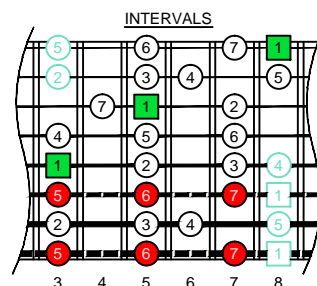

C
 major scale
 (ionian mode)
BAGED
 octaves
 8-string guitar
 Drop E:
EBEADGBE
 box shapes
 (3nps)

C major scale (ionian mode)
 SEMITONOMETER

5A3G1
 BOX
 SHAPE
 (3nps)

NOTE NAMES

FINGERING

INTERVALS

www.cagedoctaves.com

Zon Brookes

BAGED octaves (8-string guitar : Drop E - EBEADGBE) C major scale (ionian mode) : 5A3G1 box shape (3nps)

BAGED octaves (8-string guitar : Drop E - EBEADGBE) **C major scale (ionian mode)** ENTIRE FINGERBOARD NOTE NAMES : **5A3G1** box shape (3nps)

BAGED octaves (8-string guitar : Drop E - EBEADGBE) **C major scale (ionian mode)** ENTIRE FINGERBOARD INTERVALS : **5A3G1** box shape (3nps)