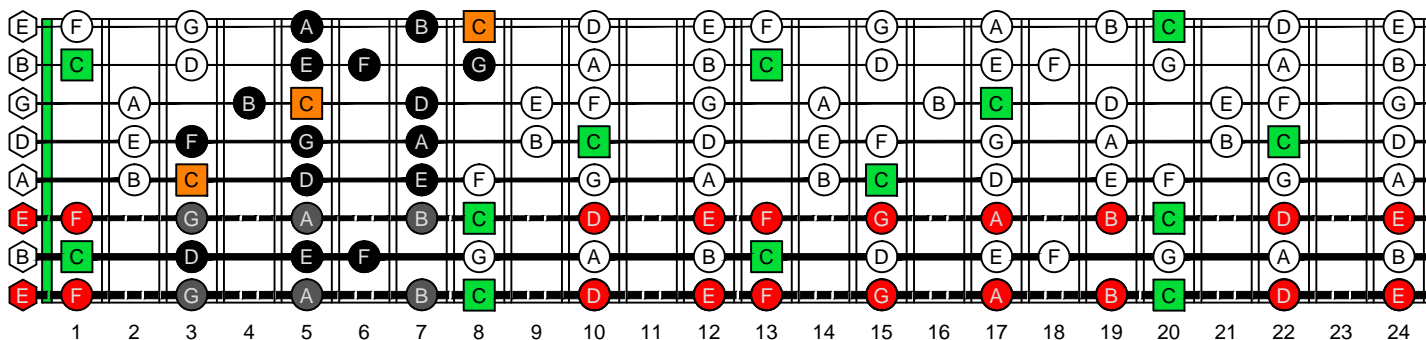

C
 major scale
 (ionian mode)
BAGED
 octaves
 8-string guitar
 Drop E:
EBEADGBE
 box shapes
 (3nps)

C major scale (ionian mode)
 SEMITONOMETER

5A3G1
 BOX
 SHAPE
 (3nps)

NOTE NAMES

FINGERING

INTERVALS

www.cagedoctaves.com

Zon Brookes

BAGED octaves (8-string guitar : Drop E - EBEADGBE) C major scale (ionian mode) : 5A3G1 box shape (3nps)

BAGED octaves (8-string guitar : Drop E - EBEADGBE) **C major scale (ionian mode)** ENTIRE FINGERBOARD NOTE NAMES : **5A3G1** box shape (3nps)

BAGED octaves (8-string guitar : Drop E - EBEADGBE) **C major scale (ionian mode)** ENTIRE FINGERBOARD INTERVALS : **5A3G1** box shape (3nps)