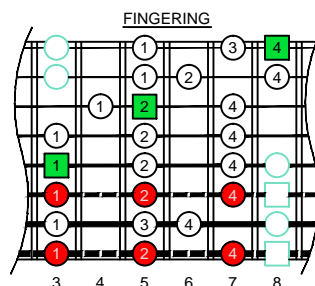

C
 major scale
 (ionian mode)
BAGED
 octaves
 8-string guitar
 Drop E:
EBEADGBE
 box shapes
 (3nps)

C major scale (ionian mode)
 SEMITONOMETER

5A3G1
 BOX
 SHAPE
 (3nps)

NOTE NAMES

FINGERING

INTERVALS

www.cagedoctaves.com

Zon Brookes

BAGED octaves (8-string guitar : Drop E - EBEADGBE) C major scale (ionian mode) : 5A3G1 box shape (3nps)

BAGED octaves (8-string guitar : Drop E - EBEADGBE) **C major scale (ionian mode)** ENTIRE FINGERBOARD NOTE NAMES : **5A3G1** box shape (3nps)

BAGED octaves (8-string guitar : Drop E - EBEADGBE) **C major scale (ionian mode)** ENTIRE FINGERBOARD INTERVALS : **5A3G1** box shape (3nps)