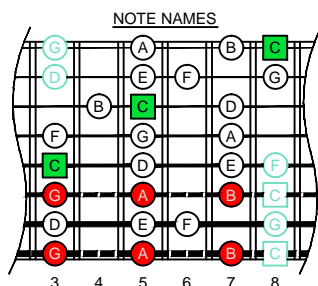

C
 major scale
 (ionian mode)
BAGED
 octaves
 8-string guitar
 Drop E:
EBEADGBE
 box shapes
 (3nps)

C major scale (ionian mode)
 SEMITONOMETER

5A3G1
 BOX
 SHAPE
 (3nps)

NOTE NAMES

FINGERING

INTERVALS

www.cagedoctaves.com

Zon Brookes

BAGED octaves (8-string guitar : Drop E - EBEADGBE) C major scale (ionian mode) : 5A3G1 box shape (3nps)

BAGED octaves (8-string guitar : Drop E - EBEADGBE) **C major scale (ionian mode)** ENTIRE FINGERBOARD NOTE NAMES : **5A3G1** box shape (3nps)

BAGED octaves (8-string guitar : Drop E - EBEADGBE) **C major scale (ionian mode)** ENTIRE FINGERBOARD INTERVALS : **5A3G1** box shape (3nps)