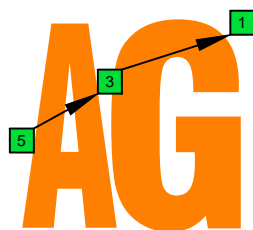

C
 major scale
 (ionian mode)
BAGED
 octaves
 8-string guitar
 Drop E:
EBEADGBE
 box shapes
 (3nps)

C major scale (ionian mode)
 SEMITONOMETER

5A3G1
 BOX
 SHAPE
 (3nps)

NOTE NAMES

FINGERING

INTERVALS

www.cagedoctaves.com

Zon Brookes

BAGED octaves (8-string guitar : Drop E - EBEADGBE) C major scale (ionian mode) : 5A3G1 box shape (3nps)

BAGED octaves (8-string guitar : Drop E - EBEADGBE) **C major scale (ionian mode)** ENTIRE FINGERBOARD NOTE NAMES : **5A3G1** box shape (3nps)

BAGED octaves (8-string guitar : Drop E - EBEADGBE) **C major scale (ionian mode)** ENTIRE FINGERBOARD INTERVALS : **5A3G1** box shape (3nps)