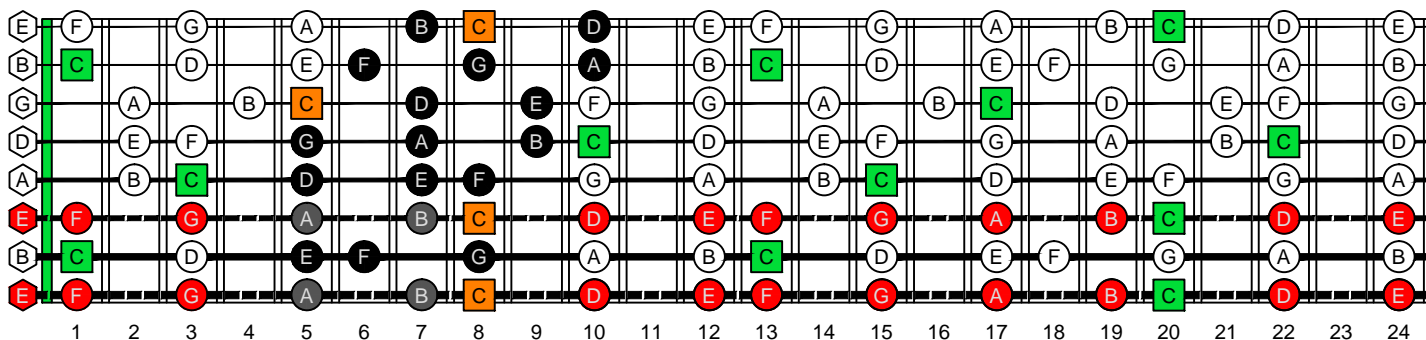

**C**  
**major scale**  
**(ionian mode)**  
**BAGED**  
**octaves**  
**8-string guitar**  
**Drop E:**  
**EBEADGBE**  
**box shapes**  
**(3nps)**

**C major scale (ionian mode)**  
**SEMITONOMETER**

**8G6G3G1**  
**BOX**  
**SHAPE**  
**(3nps)**

www.cagedoctaves.com

Zon Brookes

BAGED octaves (8-string guitar : Drop E - EBEADGBE) C major scale (ionian mode) : 8G6G3G1 box shape (3nps)

**BAGED octaves** (8-string guitar : Drop E - EBEADGBE) **C major scale (ionian mode)** **ENTIRE FINGERBOARD NOTE NAMES** : **8G6G3G1** box shape (3nps)

**BAGED octaves** (8-string guitar : Drop E - EBEADGBE) **C major scale (ionian mode)** **ENTIRE FINGERBOARD INTERVALS** : **8G6G3G1** box shape (3nps)