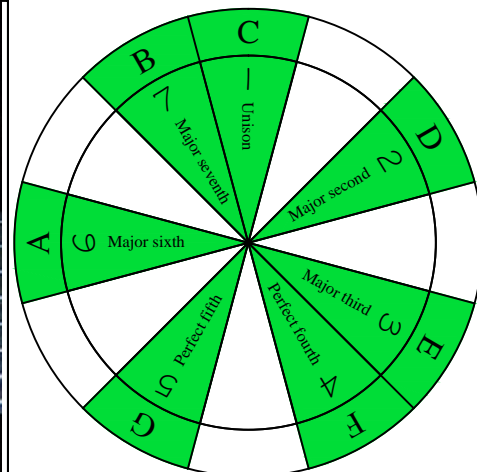

**C**  
**major scale**  
**(ionian mode)**  
**BAGED**  
**octaves**  
**8-string guitar**  
**Drop E:**  
**EBEADGBE**  
**box shapes**  
**(3nps)**

**C major scale (ionian mode)**  
**SEMITONOMETER**

**8G6G3G1**  
**BOX**  
**SHAPE**  
**(3nps)**

www.cagedoctaves.com

Zon Brookes

BAGED octaves (8-string guitar : Drop E - EBEADGBE) C major scale (ionian mode) : 8G6G3G1 box shape (3nps)

**BAGED octaves** (8-string guitar : Drop E - EBEADGBE) **C major scale (ionian mode)** **ENTIRE FINGERBOARD NOTE NAMES** : **8G6G3G1** box shape (3nps)

**BAGED octaves** (8-string guitar : Drop E - EBEADGBE) **C major scale (ionian mode)** **ENTIRE FINGERBOARD INTERVALS** : **8G6G3G1** box shape (3nps)