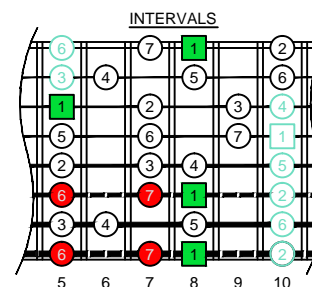

**C**  
**major scale**  
**(ionian mode)**  
**BAGED**  
**octaves**  
**8-string guitar**  
**Drop E:**  
**EBEADGBE**  
**box shapes**  
**(3nps)**

**C major scale (ionian mode)**  
**SEMITONOMETER**

**8G6G3G1**  
**BOX**  
**SHAPE**  
**(3nps)**

www.cagedoctaves.com

Zon Brookes

BAGED octaves (8-string guitar : Drop E - EBEADGBE) C major scale (ionian mode) : 8G6G3G1 box shape (3nps)

**BAGED octaves** (8-string guitar : Drop E - EBEADGBE) **C major scale (ionian mode)** **ENTIRE FINGERBOARD NOTE NAMES** : **8G6G3G1** box shape (3nps)

**BAGED octaves** (8-string guitar : Drop E - EBEADGBE) **C major scale (ionian mode)** **ENTIRE FINGERBOARD INTERVALS** : **8G6G3G1** box shape (3nps)