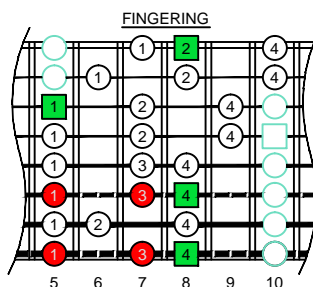

**C**  
**major scale**  
**(ionian mode)**  
**BAGED**  
**octaves**  
**8-string guitar**  
**Drop E:**  
**EBEADGBE**  
**box shapes**  
**(3nps)**

**C major scale (ionian mode)**  
**SEMITONOMETER**

**8G6G3G1**  
**BOX**  
**SHAPE**  
**(3nps)**

www.cagedoctaves.com

Zon Brookes

BAGED octaves (8-string guitar : Drop E - EBEADGBE) C major scale (ionian mode) : 8G6G3G1 box shape (3nps)

**BAGED octaves** (8-string guitar : Drop E - EBEADGBE) **C major scale (ionian mode)** **ENTIRE FINGERBOARD NOTE NAMES** : **8G6G3G1** box shape (3nps)

**BAGED octaves** (8-string guitar : Drop E - EBEADGBE) **C major scale (ionian mode)** **ENTIRE FINGERBOARD INTERVALS** : **8G6G3G1** box shape (3nps)