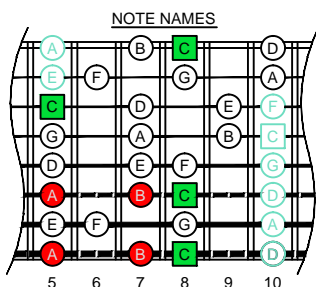

**C**  
**major scale**  
**(ionian mode)**  
**BAGED**  
**octaves**  
**8-string guitar**  
**Drop E:**  
**EBEADGBE**  
**box shapes**  
**(3nps)**

**C major scale (ionian mode)**  
**SEMITONOMETER**

**8G6G3G1**  
**BOX**  
**SHAPE**  
**(3nps)**

www.cagedoctaves.com

Zon Brookes

BAGED octaves (8-string guitar : Drop E - EBEADGBE) C major scale (ionian mode) : 8G6G3G1 box shape (3nps)

**BAGED octaves** (8-string guitar : Drop E - EBEADGBE) **C major scale (ionian mode)** **ENTIRE FINGERBOARD NOTE NAMES** : **8G6G3G1** box shape (3nps)

**BAGED octaves** (8-string guitar : Drop E - EBEADGBE) **C major scale (ionian mode)** **ENTIRE FINGERBOARD INTERVALS** : **8G6G3G1** box shape (3nps)