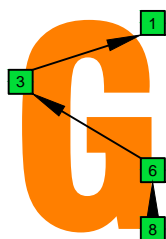

**C**  
**major scale**  
**(ionian mode)**  
**BAGED**  
**octaves**  
**8-string guitar**  
**Drop E:**  
**EBEADGBE**  
**box shapes**  
**(3nps)**

**C major scale (ionian mode)**  
**SEMITONOMETER**

**8G6G3G1**  
**BOX**  
**SHAPE**  
**(3nps)**

www.cagedoctaves.com

Zon Brookes

BAGED octaves (8-string guitar : Drop E - EBEADGBE) C major scale (ionian mode) : 8G6G3G1 box shape (3nps)

**BAGED octaves** (8-string guitar : Drop E - EBEADGBE) **C major scale (ionian mode)** **ENTIRE FINGERBOARD NOTE NAMES** : **8G6G3G1** box shape (3nps)

**BAGED octaves** (8-string guitar : Drop E - EBEADGBE) **C major scale (ionian mode)** **ENTIRE FINGERBOARD INTERVALS** : **8G6G3G1** box shape (3nps)