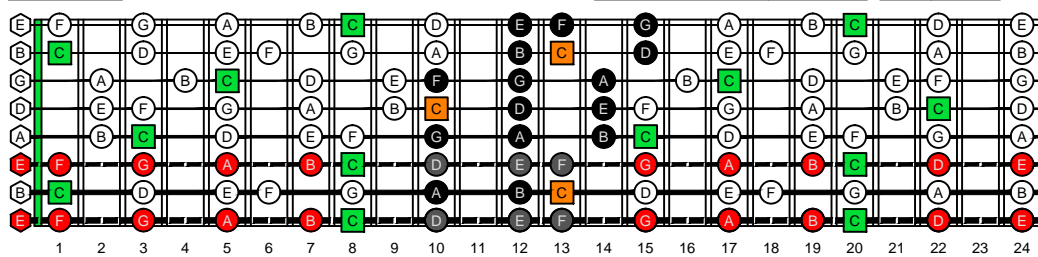

BAGED octaves (8-string guitar : Drop E - EBEADGBE) **C natural** - ENTIRE FINGERBOARD OCTAVE SHAPES

BAGED octaves (8-string guitar : Drop E - EBEADGBE) **C major scale (ionian mode)** ENTIRE FINGERBOARD NOTE NAMES : **8G6G3G1** box shape (3nps)

BAGED octaves (8-string guitar : Drop E - EBEADGBE) **C major scale (ionian mode)** - ENTIRE FINGERBOARD NOTE NAMES

BAGED octaves (8-string guitar : Drop E - EBEADGBE) **C major scale (ionian mode)** ENTIRE FINGERBOARD NOTE NAMES : **8E6E4E1** box shape (3nps)

BAGED octaves (8-string guitar : Drop E - EBEADGBE) **C major scale (ionian mode)** ENTIRE FINGERBOARD NOTE NAMES : **7B5B2** box shape (3nps)

BAGED octaves (8-string guitar : Drop E - EBEADGBE) **C major scale (ionian mode)** ENTIRE FINGERBOARD NOTE NAMES : **8E6E4D2** box shape (3nps)

BAGED octaves (8-string guitar : Drop E - EBEADGBE) **C major scale (ionian mode)** ENTIRE FINGERBOARD NOTE NAMES : **7B5A3** box shape (3nps)

BAGED octaves (8-string guitar : Drop E - EBEADGBE) **C major scale (ionian mode)** ENTIRE FINGERBOARD NOTE NAMES : **7D4D2** box shape (3nps)