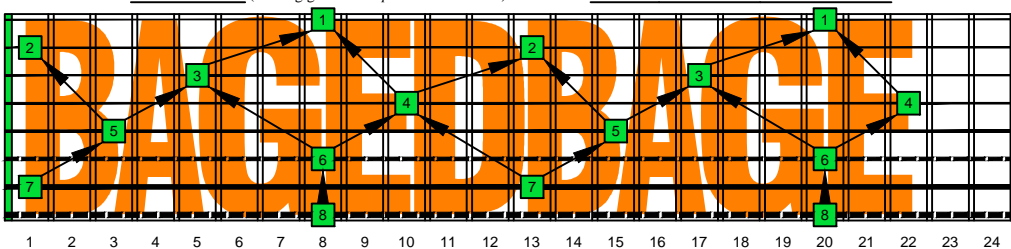

BAGED octaves (8-string guitar : Drop E - EBEADGBE) **C natural** - ENTIRE FINGERBOARD OCTAVE SHAPES

BAGED octaves (8-string guitar : Drop E - EBEADGBE) **C major scale (ionian mode)** ENTIRE FINGERBOARD NOTE NAMES : **8G6G3G1** box shape (3nps)

BAGED octaves (8-string guitar : Drop E - EBEADGBE) **C major scale (ionian mode)** - ENTIRE FINGERBOARD NOTE NAMES

BAGED octaves (8-string guitar : Drop E - EBEADGBE) **C major scale (ionian mode)** ENTIRE FINGERBOARD NOTE NAMES : **8E6E4E1** box shape (3nps)

BAGED octaves (8-string guitar : Drop E - EBEADGBE) **C major scale (ionian mode)** ENTIRE FINGERBOARD NOTE NAMES : **7B5B2** box shape (3nps)

BAGED octaves (8-string guitar : Drop E - EBEADGBE) **C major scale (ionian mode)** ENTIRE FINGERBOARD NOTE NAMES : **8E6E4D2** box shape (3nps)

BAGED octaves (8-string guitar : Drop E - EBEADGBE) **C major scale (ionian mode)** ENTIRE FINGERBOARD NOTE NAMES : **7B5A3** box shape (3nps)

BAGED octaves (8-string guitar : Drop E - EBEADGBE) **C major scale (ionian mode)** ENTIRE FINGERBOARD NOTE NAMES : **7D4D2** box shape (3nps)