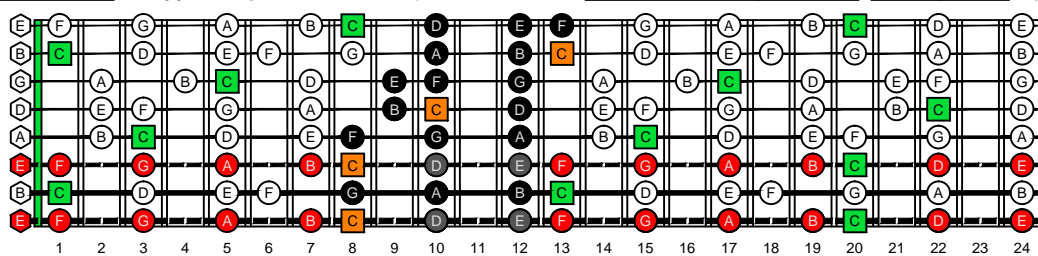

BAGED octaves (8-string guitar : Drop E - EBEADGBE) **C natural** - ENTIRE FINGERBOARD OCTAVE SHAPES

BAGED octaves (8-string guitar : Drop E - EBEADGBE) **C major scale (ionian mode)** ENTIRE FINGERBOARD NOTE NAMES : **8G6G3G1** box shape (3nps)

BAGED octaves (8-string guitar : Drop E - EBEADGBE) **C major scale (ionian mode)** - ENTIRE FINGERBOARD NOTE NAMES

BAGED octaves (8-string guitar : Drop E - EBEADGBE) **C major scale (ionian mode)** ENTIRE FINGERBOARD NOTE NAMES : **8E6E4E1** box shape (3nps)

BAGED octaves (8-string guitar : Drop E - EBEADGBE) **C major scale (ionian mode)** ENTIRE FINGERBOARD NOTE NAMES : **7B5B2** box shape (3nps)

BAGED octaves (8-string guitar : Drop E - EBEADGBE) **C major scale (ionian mode)** ENTIRE FINGERBOARD NOTE NAMES : **8E6E4D2** box shape (3nps)

BAGED octaves (8-string guitar : Drop E - EBEADGBE) **C major scale (ionian mode)** ENTIRE FINGERBOARD NOTE NAMES : **5A3G1** box shape (3nps)

BAGED octaves (8-string guitar : Drop E - EBEADGBE) **C major scale (ionian mode)** ENTIRE FINGERBOARD NOTE NAMES : **7B5B2** box shape at 12 (3nps)