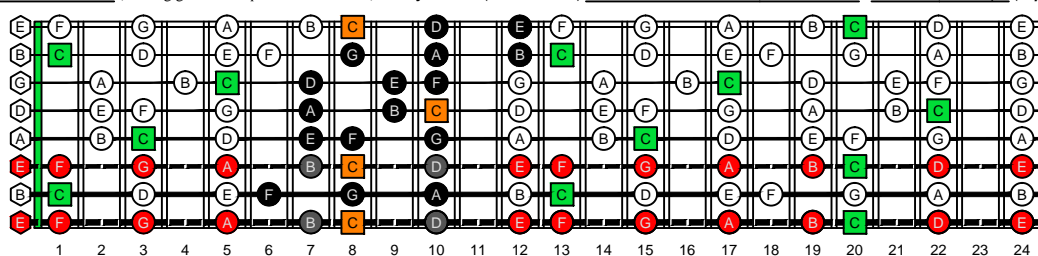

BAGED octaves (8-string guitar : Drop E - EBEADGBE) **C natural** - ENTIRE FINGERBOARD OCTAVE SHAPES

BAGED octaves (8-string guitar : Drop E - EBEADGBE) **C major scale (ionian mode)** ENTIRE FINGERBOARD NOTE NAMES : **8G6G3G1** box shape (3nps)

BAGED octaves (8-string guitar : Drop E - EBEADGBE) **C major scale (ionian mode)** - ENTIRE FINGERBOARD NOTE NAMES

BAGED octaves (8-string guitar : Drop E - EBEADGBE) **C major scale (ionian mode)** ENTIRE FINGERBOARD NOTE NAMES : **8E6E4E1** box shape (3nps)

BAGED octaves (8-string guitar : Drop E - EBEADGBE) **C major scale (ionian mode)** ENTIRE FINGERBOARD NOTE NAMES : **7B5B2** box shape (3nps)

BAGED octaves (8-string guitar : Drop E - EBEADGBE) **C major scale (ionian mode)** ENTIRE FINGERBOARD NOTE NAMES : **8E6E4D2** box shape (3nps)

BAGED octaves (8-string guitar : Drop E - EBEADGBE) **C major scale (ionian mode)** ENTIRE FINGERBOARD NOTE NAMES : **5A3G1** box shape (3nps)

BAGED octaves (8-string guitar : Drop E - EBEADGBE) **C major scale (ionian mode)** ENTIRE FINGERBOARD NOTE NAMES : **7B5B2** box shape at 12 (3nps)