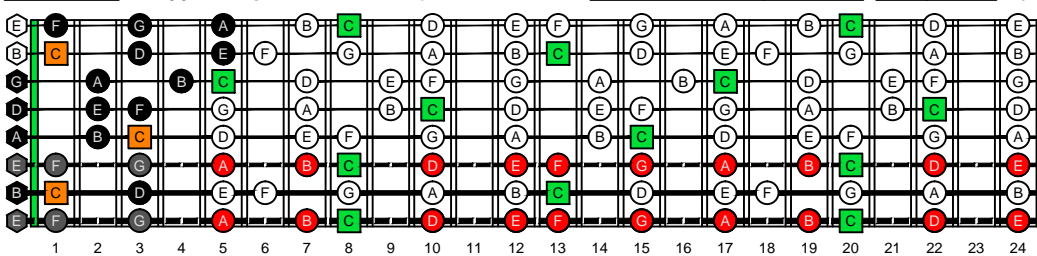

BAGED octaves (8-string guitar : Drop E - EBEADGBE) **C natural** - ENTIRE FINGERBOARD OCTAVE SHAPES

BAGED octaves (8-string guitar : Drop E - EBEADGBE) **C major scale (ionian mode)** ENTIRE FINGERBOARD NOTE NAMES : **8G6G3G1** box shape (3nps)

BAGED octaves (8-string guitar : Drop E - EBEADGBE) **C major scale (ionian mode)** - ENTIRE FINGERBOARD NOTE NAMES

BAGED octaves (8-string guitar : Drop E - EBEADGBE) **C major scale (ionian mode)** ENTIRE FINGERBOARD NOTE NAMES : **8E6E4E1** box shape (3nps)

BAGED octaves (8-string guitar : Drop E - EBEADGBE) **C major scale (ionian mode)** ENTIRE FINGERBOARD NOTE NAMES : **7B5B2** box shape (3nps)

BAGED octaves (8-string guitar : Drop E - EBEADGBE) **C major scale (ionian mode)** ENTIRE FINGERBOARD NOTE NAMES : **8E6E4D2** box shape (3nps)

BAGED octaves (8-string guitar : Drop E - EBEADGBE) **C major scale (ionian mode)** ENTIRE FINGERBOARD NOTE NAMES : **5A3G1** box shape (3nps)

BAGED octaves (8-string guitar : Drop E - EBEADGBE) **C major scale (ionian mode)** ENTIRE FINGERBOARD NOTE NAMES : **7B5B2** box shape at 12 (3nps)