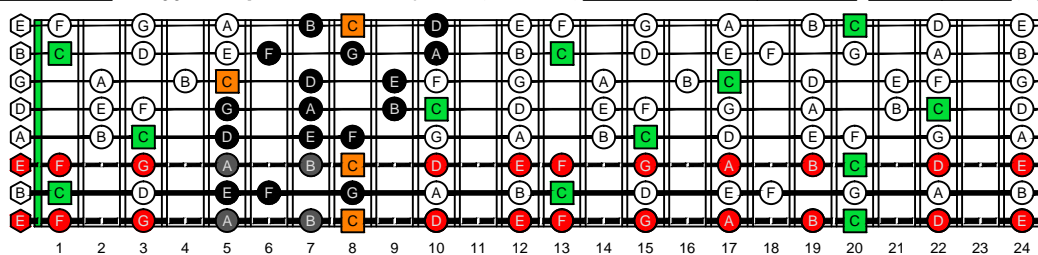

BAGED octaves (8-string guitar : Drop E - EBEADGBE) **C natural** - ENTIRE FINGERBOARD OCTAVE SHAPES

BAGED octaves (8-string guitar : Drop E - EBEADGBE) **C major scale (ionian mode)** ENTIRE FINGERBOARD NOTE NAMES : **8G6G3G1** box shape (3nps)

BAGED octaves (8-string guitar : Drop E - EBEADGBE) **C major scale (ionian mode)** - ENTIRE FINGERBOARD NOTE NAMES

BAGED octaves (8-string guitar : Drop E - EBEADGBE) **C major scale (ionian mode)** ENTIRE FINGERBOARD NOTE NAMES : **8E6E4E1** box shape (3nps)

BAGED octaves (8-string guitar : Drop E - EBEADGBE) **C major scale (ionian mode)** ENTIRE FINGERBOARD NOTE NAMES : **7B5B2** box shape (3nps)

BAGED octaves (8-string guitar : Drop E - EBEADGBE) **C major scale (ionian mode)** ENTIRE FINGERBOARD NOTE NAMES : **8E6E4D2** box shape (3nps)

BAGED octaves (8-string guitar : Drop E - EBEADGBE) **C major scale (ionian mode)** ENTIRE FINGERBOARD NOTE NAMES : **5A3G1** box shape (3nps)

BAGED octaves (8-string guitar : Drop E - EBEADGBE) **C major scale (ionian mode)** ENTIRE FINGERBOARD NOTE NAMES : **7B5B2** box shape at 12 (3nps)