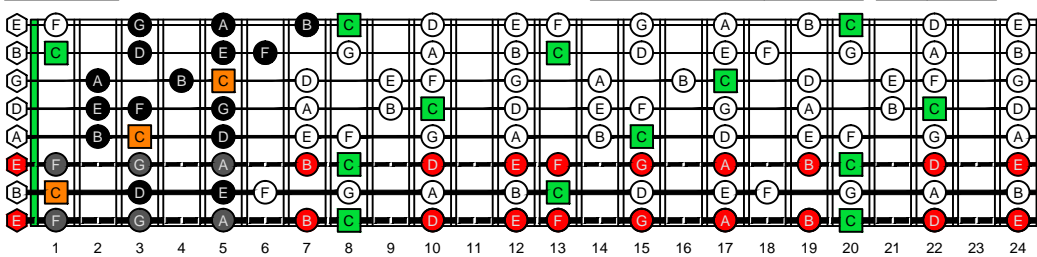

BAGED octaves (8-string guitar : Drop E - EBEADGBE) **C natural** - ENTIRE FINGERBOARD OCTAVE SHAPES

BAGED octaves (8-string guitar : Drop E - EBEADGBE) **C major scale (ionian mode)** ENTIRE FINGERBOARD NOTE NAMES : **8G6G3G1** box shape (3nps)

BAGED octaves (8-string guitar : Drop E - EBEADGBE) **C major scale (ionian mode)** - ENTIRE FINGERBOARD NOTE NAMES

BAGED octaves (8-string guitar : Drop E - EBEADGBE) **C major scale (ionian mode)** ENTIRE FINGERBOARD NOTE NAMES : **8E6E4E1** box shape (3nps)

BAGED octaves (8-string guitar : Drop E - EBEADGBE) **C major scale (ionian mode)** ENTIRE FINGERBOARD NOTE NAMES : **7B5B2** box shape (3nps)

BAGED octaves (8-string guitar : Drop E - EBEADGBE) **C major scale (ionian mode)** ENTIRE FINGERBOARD NOTE NAMES : **8E6E4D2** box shape (3nps)

BAGED octaves (8-string guitar : Drop E - EBEADGBE) **C major scale (ionian mode)** ENTIRE FINGERBOARD NOTE NAMES : **7B5A3** box shape (3nps)

BAGED octaves (8-string guitar : Drop E - EBEADGBE) **C major scale (ionian mode)** ENTIRE FINGERBOARD NOTE NAMES : **7D4D2** box shape (3nps)