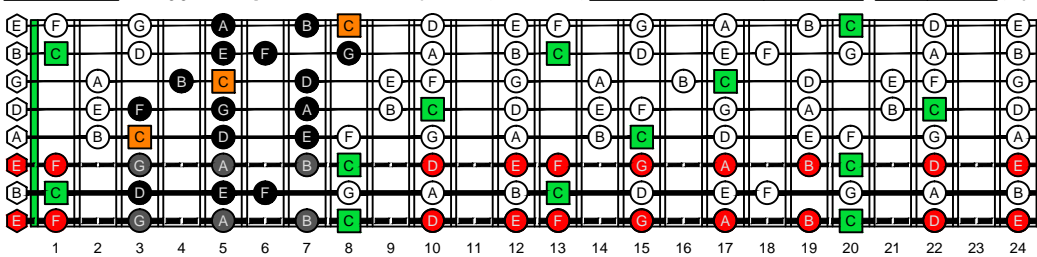

BAGED octaves (8-string guitar : Drop E - EBEADGBE) **C major scale (ionian mode)** ENTIRE FINGERBOARD NOTE NAMES : **5A3G1** box shape (3nps)