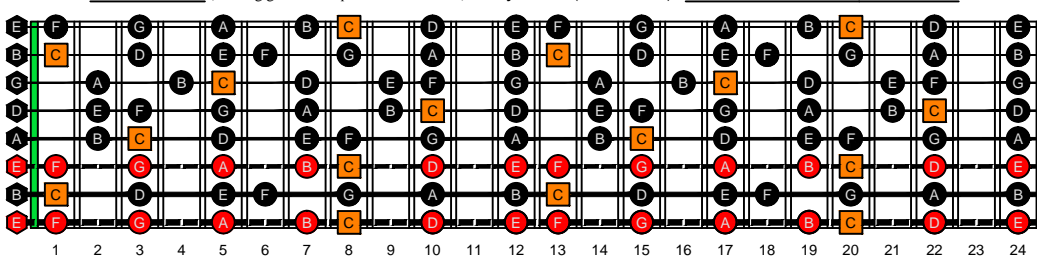

BAGED octaves (8-string guitar : Drop E - EBEADGBE) **C natural** - ENTIRE FINGERBOARD OCTAVE SHAPES

BAGED octaves (8-string guitar : Drop E - EBEADGBE) **C major scale (ionian mode)** ENTIRE FINGERBOARD NOTE NAMES : **8G6G3G1** box shape (3nps)

BAGED octaves (8-string guitar : Drop E - EBEADGBE) **C major scale (ionian mode)** - ENTIRE FINGERBOARD NOTE NAMES

BAGED octaves (8-string guitar : Drop E - EBEADGBE) **C major scale (ionian mode)** ENTIRE FINGERBOARD NOTE NAMES : **8E6E4E1** box shape (3nps)

BAGED octaves (8-string guitar : Drop E - EBEADGBE) **C major scale (ionian mode)** ENTIRE FINGERBOARD NOTE NAMES : **7B5B2** box shape (3nps)

BAGED octaves (8-string guitar : Drop E - EBEADGBE) **C major scale (ionian mode)** ENTIRE FINGERBOARD NOTE NAMES : **8E6E4D2** box shape (3nps)

BAGED octaves (8-string guitar : Drop E - EBEADGBE) **C major scale (ionian mode)** ENTIRE FINGERBOARD NOTE NAMES : **5A3G1** box shape (3nps)

BAGED octaves (8-string guitar : Drop E - EBEADGBE) **C major scale (ionian mode)** ENTIRE FINGERBOARD NOTE NAMES : **7B5B2** box shape at 12 (3nps)