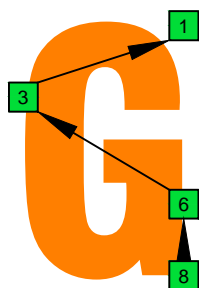

C
major arpeggio
BAGED
octaves
8-string guitar
Drop E:
EBEADGBE
box shapes

C major arpeggio
SEMITONOMETER

8G6G3G1
BOX
SHAPE

www.cagedoctaves.com

Zon Brookes

BAGED octaves (8-string guitar : Drop E - EBEADGBE) C major arpeggio : 8G6G3G1 box shape

BAGED octaves (8-string guitar : Drop E - EBEADGBE) **C major arpeggio** ENTIRE FINGERBOARD NOTE NAMES : **8G6G3G1** box shape

BAGED octaves (8-string guitar : Drop E - EBEADGBE) **C major arpeggio** ENTIRE FINGERBOARD INTERVALS : **8G6G3G1** box shape