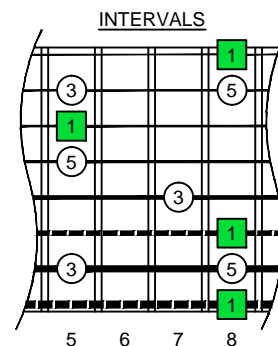

C
major arpeggio
BAGED
octaves
8-string guitar
Drop E:
EBEADGBE
box shapes

C major arpeggio
SEMITONOMETER

8G6G3G1
BOX
SHAPE

www.cagedoctaves.com

Zon Brookes

BAGED octaves (8-string guitar : Drop E - EBEADGBE) C major arpeggio : 8G6G3G1 box shape

BAGED octaves (8-string guitar : Drop E - EBEADGBE) **C major arpeggio** ENTIRE FINGERBOARD NOTE NAMES : **8G6G3G1** box shape

BAGED octaves (8-string guitar : Drop E - EBEADGBE) **C major arpeggio** ENTIRE FINGERBOARD INTERVALS : **8G6G3G1** box shape