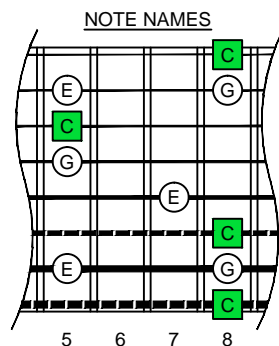

C
major arpeggio
BAGED
octaves
8-string guitar
Drop E:
EBEADGBE
box shapes

C major arpeggio
SEMITONOMETER

8G6G3G1
BOX
SHAPE

www.cagedoctaves.com

Zon Brookes

BAGED octaves (8-string guitar : Drop E - EBEADGBE) C major arpeggio : 8G6G3G1 box shape

BAGED octaves (8-string guitar : Drop E - EBEADGBE) **C major arpeggio** ENTIRE FINGERBOARD NOTE NAMES : **8G6G3G1** box shape

BAGED octaves (8-string guitar : Drop E - EBEADGBE) **C major arpeggio** ENTIRE FINGERBOARD INTERVALS : **8G6G3G1** box shape