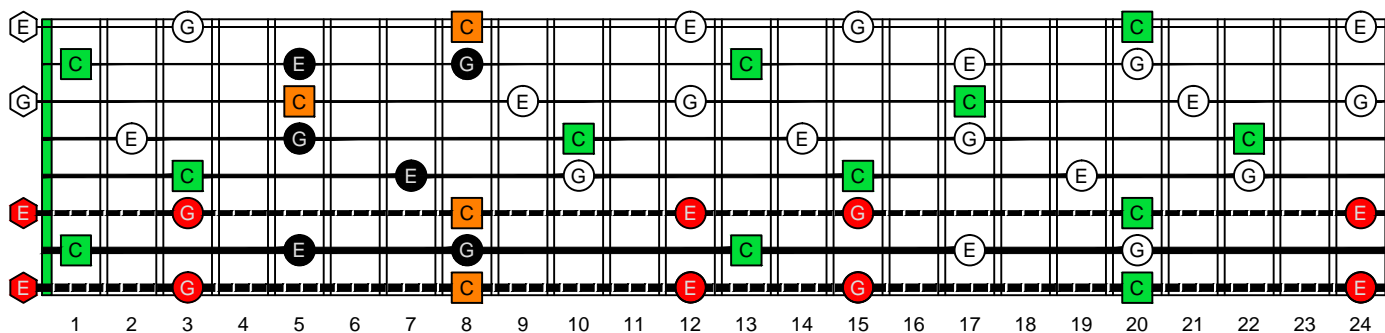

C
major arpeggio
BAGED
octaves
8-string guitar
Drop E:
EBEADGBE
box shapes

C major arpeggio
SEMITONOMETER

8G6G3G1
BOX
SHAPE

www.cagedoctaves.com

Zon Brookes

BAGED octaves (8-string guitar : Drop E - EBEADGBE) C major arpeggio : 8G6G3G1 box shape

BAGED octaves (8-string guitar : Drop E - EBEADGBE) **C major arpeggio** ENTIRE FINGERBOARD NOTE NAMES : **8G6G3G1** box shape

BAGED octaves (8-string guitar : Drop E - EBEADGBE) **C major arpeggio** ENTIRE FINGERBOARD INTERVALS : **8G6G3G1** box shape