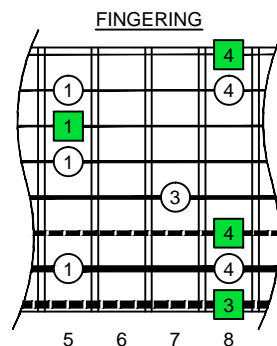

C
major arpeggio
BAGED
octaves
8-string guitar
Drop E:
EBEADGBE
box shapes

C major arpeggio
SEMITONOMETER

8G6G3G1
BOX
SHAPE

www.cagedoctaves.com

Zon Brookes

BAGED octaves (8-string guitar : Drop E - EBEADGBE) C major arpeggio : 8G6G3G1 box shape

BAGED octaves (8-string guitar : Drop E - EBEADGBE) **C major arpeggio** ENTIRE FINGERBOARD NOTE NAMES : **8G6G3G1** box shape

BAGED octaves (8-string guitar : Drop E - EBEADGBE) **C major arpeggio** ENTIRE FINGERBOARD INTERVALS : **8G6G3G1** box shape