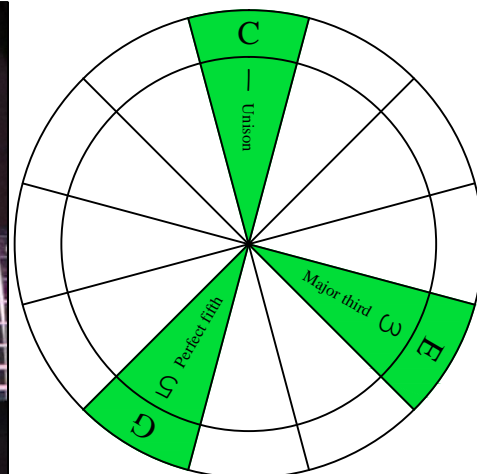

C
major arpeggio
BAGED
octaves
8-string guitar
Drop E:
EBEADGBE
box shapes

C major arpeggio
SEMITONOMETER

8G6G3G1
BOX
SHAPE

www.cagedoctaves.com

Zon Brookes

BAGED octaves (8-string guitar : Drop E - EBEADGBE) C major arpeggio : 8G6G3G1 box shape

BAGED octaves (8-string guitar : Drop E - EBEADGBE) **C major arpeggio** ENTIRE FINGERBOARD NOTE NAMES : **8G6G3G1** box shape

BAGED octaves (8-string guitar : Drop E - EBEADGBE) **C major arpeggio** ENTIRE FINGERBOARD INTERVALS : **8G6G3G1** box shape