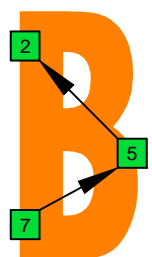

C
 major arpeggio
BAGED
 octaves
 8-string guitar
 Drop E:
EBEADGBE
 box shapes

C major arpeggio SEMITONOMETER

7B5B2 at 12 BOX SHAPE

www.cagedoctaves.com

Zon Brookes

BAGED octaves (8-string guitar : Drop E - EBEADGBE) C major arpeggio : 7B5B2 box shape at 12

BAGED octaves (8-string guitar : Drop E - EBEADGBE) **C major arpeggio** ENTIRE FINGERBOARD NOTE NAMES : **7B5B2** box shape at 12

BAGED octaves (8-string guitar : Drop E - EBEADGBE) **C major arpeggio** ENTIRE FINGERBOARD INTERVALS : **7B5B2** box shape at 12