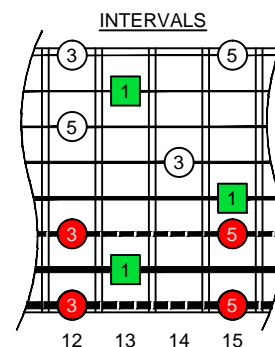

C
 major arpeggio
BAGED
 octaves
 8-string guitar
 Drop E:
EBEADGBE
 box shapes

C major arpeggio SEMITONOMETER

7B5B2 at 12 BOX SHAPE

www.cagedoctaves.com

Zon Brookes

BAGED octaves (8-string guitar : Drop E - EBEADGBE) C major arpeggio : 7B5B2 box shape at 12

BAGED octaves (8-string guitar : Drop E - EBEADGBE) **C major arpeggio** ENTIRE FINGERBOARD NOTE NAMES : **7B5B2** box shape at 12

BAGED octaves (8-string guitar : Drop E - EBEADGBE) **C major arpeggio** ENTIRE FINGERBOARD INTERVALS : **7B5B2** box shape at 12