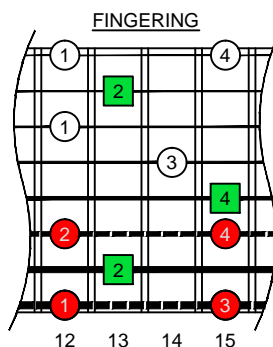

C
 major arpeggio
BAGED
 octaves
 8-string guitar
 Drop E:
EBEADGBE
 box shapes

C major arpeggio SEMITONOMETER

7B5B2 at 12 BOX SHAPE

www.cagedoctaves.com

Zon Brookes

BAGED octaves (8-string guitar : Drop E - EBEADGBE) C major arpeggio : 7B5B2 box shape at 12

BAGED octaves (8-string guitar : Drop E - EBEADGBE) **C major arpeggio** ENTIRE FINGERBOARD NOTE NAMES : **7B5B2** box shape at 12

BAGED octaves (8-string guitar : Drop E - EBEADGBE) **C major arpeggio** ENTIRE FINGERBOARD INTERVALS : **7B5B2** box shape at 12