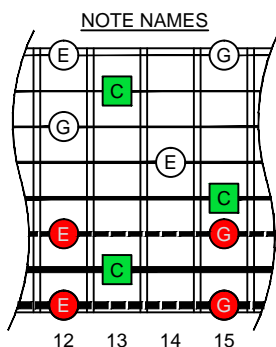

C
 major arpeggio
BAGED
 octaves
 8-string guitar
 Drop E:
EBEADGBE
 box shapes

C major arpeggio SEMITONOMETER

7B5B2 at 12 BOX SHAPE

www.cagedoctaves.com

Zon Brookes

BAGED octaves (8-string guitar : Drop E - EBEADGBE) C major arpeggio : 7B5B2 box shape at 12

BAGED octaves (8-string guitar : Drop E - EBEADGBE) **C major arpeggio** ENTIRE FINGERBOARD NOTE NAMES : **7B5B2** box shape at 12

BAGED octaves (8-string guitar : Drop E - EBEADGBE) **C major arpeggio** ENTIRE FINGERBOARD INTERVALS : **7B5B2** box shape at 12