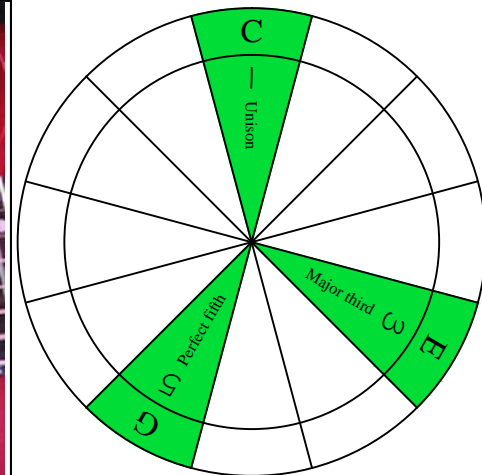

C
 major arpeggio
BAGED
 octaves
 8-string guitar
 Drop E:
EBEADGBE
 box shapes

C major arpeggio SEMITONOMETER

7B5B2 at 12 BOX SHAPE

www.cagedoctaves.com

Zon Brookes

BAGED octaves (8-string guitar : Drop E - EBEADGBE) C major arpeggio : 7B5B2 box shape at 12

BAGED octaves (8-string guitar : Drop E - EBEADGBE) **C major arpeggio** ENTIRE FINGERBOARD NOTE NAMES : **7B5B2** box shape at 12

BAGED octaves (8-string guitar : Drop E - EBEADGBE) **C major arpeggio** ENTIRE FINGERBOARD INTERVALS : **7B5B2** box shape at 12