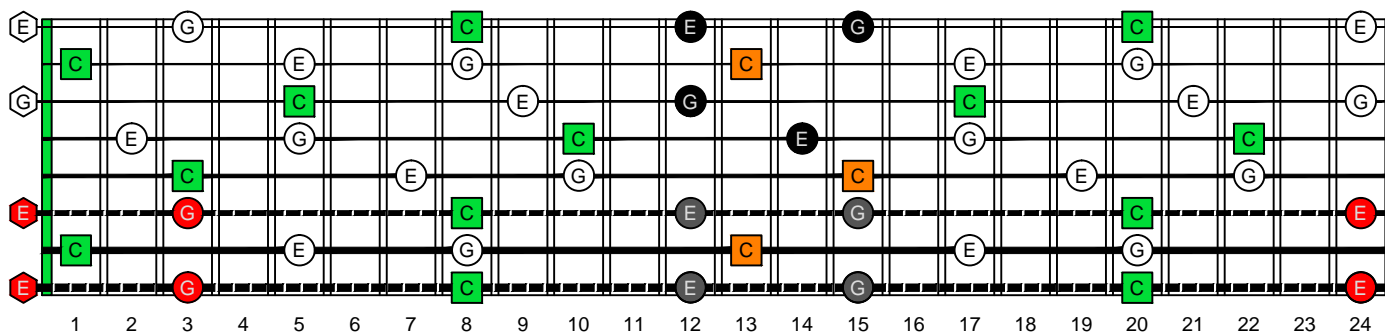

C
 major arpeggio
BAGED
 octaves
 8-string guitar
 Drop E:
EBEADGBE
 box shapes

C major arpeggio SEMITONOMETER

7B5B2 at 12 BOX SHAPE

www.cagedoctaves.com

Zon Brookes

BAGED octaves (8-string guitar : Drop E - EBEADGBE) C major arpeggio : 7B5B2 box shape at 12

BAGED octaves (8-string guitar : Drop E - EBEADGBE) **C major arpeggio** ENTIRE FINGERBOARD NOTE NAMES : **7B5B2** box shape at 12

BAGED octaves (8-string guitar : Drop E - EBEADGBE) **C major arpeggio** ENTIRE FINGERBOARD INTERVALS : **7B5B2** box shape at 12