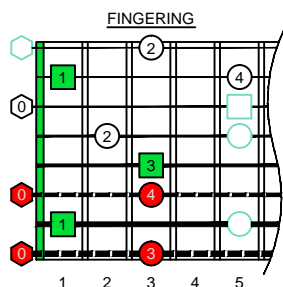

C major arpeggio
BAGED
octaves
8-string guitar
Drop E:
EBEADGBE
box shapes
(3nps)

7B5B2
BOX
SHAPE
(3nps)

www.cagedoctaves.com

Zon Brookes

BAGED octaves (8-string guitar : Drop E - EBEADGBE) C major arpeggio : 7B5B2 box shape (3nps)

BAGED octaves (8-string guitar : Drop E - EBEADGBE) **C major arpeggio** **ENTIRE FINGERBOARD NOTE NAMES** : 7B5B2 box shape (3nps)

BAGED octaves (8-string guitar : Drop E - EBEADGBE) **C major arpeggio** **ENTIRE FINGERBOARD INTERVALS** : 7B5B2 box shape (3nps)