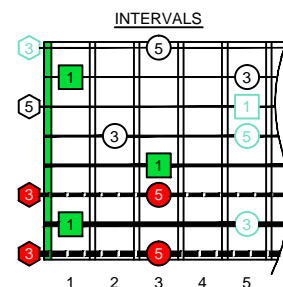

C major arpeggio
BAGED
octaves
8-string guitar
Drop E:
EBEADGBE
box shapes
(3nps)

7B5B2
BOX
SHAPE
(3nps)

www.cagedoctaves.com

Zon Brookes

BAGED octaves (8-string guitar : Drop E - EBEADGBE) C major arpeggio : 7B5B2 box shape (3nps)

BAGED octaves (8-string guitar : Drop E - EBEADGBE) **C major arpeggio** **ENTIRE FINGERBOARD NOTE NAMES** : 7B5B2 box shape (3nps)

BAGED octaves (8-string guitar : Drop E - EBEADGBE) **C major arpeggio** **ENTIRE FINGERBOARD INTERVALS** : 7B5B2 box shape (3nps)