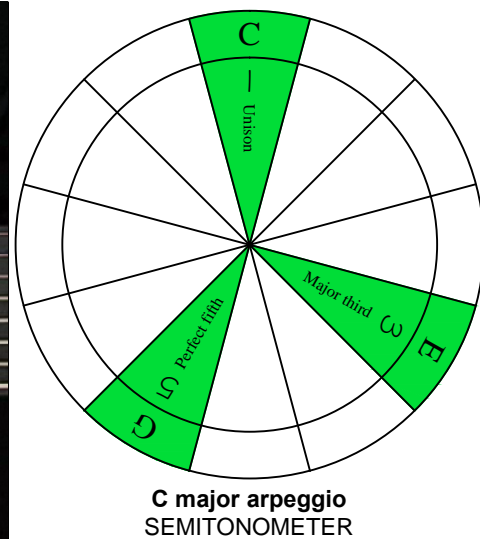

C major arpeggio
BAGED
octaves
8-string guitar
Drop E:
EBEADGBE
box shapes
(3nps)

7B5B2
BOX
SHAPE
(3nps)

www.cagedoctaves.com

Zon Brookes

BAGED octaves (8-string guitar : Drop E - EBEADGBE) C major arpeggio : 7B5B2 box shape (3nps)

BAGED octaves (8-string guitar : Drop E - EBEADGBE) **C major arpeggio** **ENTIRE FINGERBOARD NOTE NAMES** : 7B5B2 box shape (3nps)

BAGED octaves (8-string guitar : Drop E - EBEADGBE) **C major arpeggio** **ENTIRE FINGERBOARD INTERVALS** : 7B5B2 box shape (3nps)