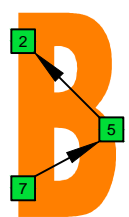

C major arpeggio
BAGED
octaves
8-string guitar
Drop E:
EBEADGBE
box shapes
(3nps)

7B5B2
BOX
SHAPE
(3nps)

www.cagedoctaves.com

Zon Brookes

BAGED octaves (8-string guitar : Drop E - EBEADGBE) C major arpeggio : 7B5B2 box shape (3nps)

BAGED octaves (8-string guitar : Drop E - EBEADGBE) **C major arpeggio** **ENTIRE FINGERBOARD NOTE NAMES** : 7B5B2 box shape (3nps)

BAGED octaves (8-string guitar : Drop E - EBEADGBE) **C major arpeggio** **ENTIRE FINGERBOARD INTERVALS** : 7B5B2 box shape (3nps)