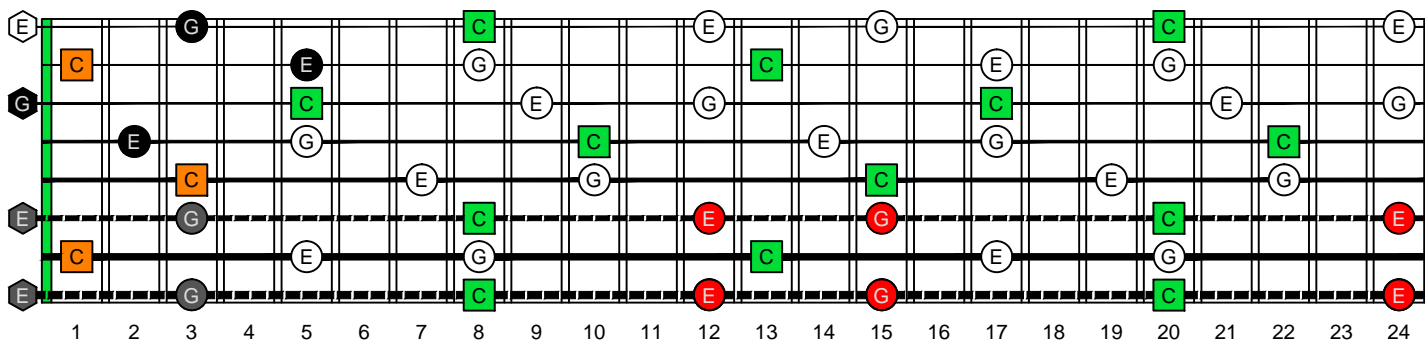

C major arpeggio
BAGED
octaves
8-string guitar
Drop E:
EBEADGBE
box shapes
(3nps)

7B5B2
BOX
SHAPE
(3nps)

www.cagedoctaves.com

Zon Brookes

BAGED octaves (8-string guitar : Drop E - EBEADGBE) C major arpeggio : 7B5B2 box shape (3nps)

BAGED octaves (8-string guitar : Drop E - EBEADGBE) **C major arpeggio** **ENTIRE FINGERBOARD NOTE NAMES** : 7B5B2 box shape (3nps)

BAGED octaves (8-string guitar : Drop E - EBEADGBE) **C major arpeggio** **ENTIRE FINGERBOARD INTERVALS** : 7B5B2 box shape (3nps)