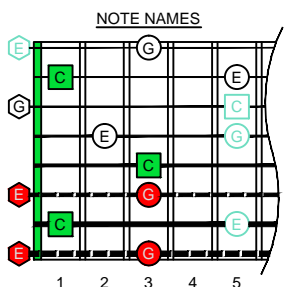

C major arpeggio
BAGED
octaves
8-string guitar
Drop E:
EBEADGBE
box shapes
(3nps)

7B5B2
BOX
SHAPE
(3nps)

www.cagedoctaves.com

Zon Brookes

BAGED octaves (8-string guitar : Drop E - EBEADGBE) C major arpeggio : 7B5B2 box shape (3nps)

BAGED octaves (8-string guitar : Drop E - EBEADGBE) **C major arpeggio** **ENTIRE FINGERBOARD NOTE NAMES** : 7B5B2 box shape (3nps)

BAGED octaves (8-string guitar : Drop E - EBEADGBE) **C major arpeggio** **ENTIRE FINGERBOARD INTERVALS** : 7B5B2 box shape (3nps)