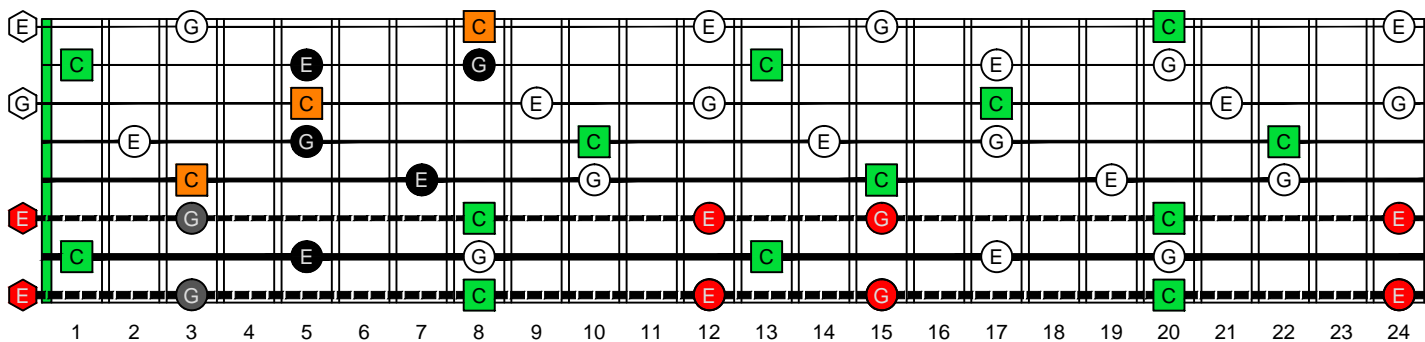

**C**  
 major arpeggio  
**BAGED**  
 octaves  
 8-string guitar  
 Drop E:  
**EBEADGBE**  
 box shapes  
 (3nps)

**5A3G1**  
 BOX  
 SHAPE  
 (3nps)

www.cagedoctaves.com

Zon Brookes

BAGED octaves (8-string guitar : Drop E - EBEADGBE) C major arpeggio : 5A3G1 box shape (3nps)

**BAGED octaves** (8-string guitar : Drop E - EBEADGBE) **C major arpeggio** ENTIRE FINGERBOARD NOTE NAMES : **5A3G1** box shape (3nps)

**BAGED octaves** (8-string guitar : Drop E - EBEADGBE) **C major arpeggio** ENTIRE FINGERBOARD INTERVALS : **5A3G1** box shape (3nps)