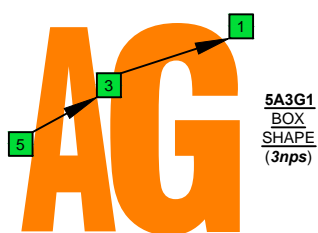

**C**  
 major arpeggio  
**BAGED**  
 octaves  
 8-string guitar  
 Drop E:  
**EBEADGBE**  
 box shapes  
 (3nps)

**5A3G1**  
 BOX  
 SHAPE  
 (3nps)

www.cagedoctaves.com

Zon Brookes

BAGED octaves (8-string guitar : Drop E - EBEADGBE) C major arpeggio : 5A3G1 box shape (3nps)

**BAGED octaves** (8-string guitar : Drop E - EBEADGBE) **C major arpeggio** ENTIRE FINGERBOARD NOTE NAMES : **5A3G1** box shape (3nps)

**BAGED octaves** (8-string guitar : Drop E - EBEADGBE) **C major arpeggio** ENTIRE FINGERBOARD INTERVALS : **5A3G1** box shape (3nps)