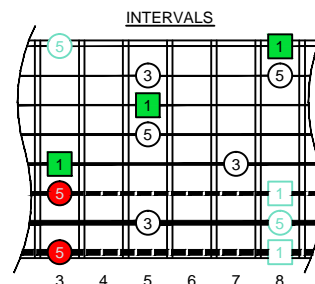

**C**  
 major arpeggio  
**BAGED**  
 octaves  
 8-string guitar  
 Drop E:  
**EBEADGBE**  
 box shapes  
 (3nps)

**5A3G1**  
 BOX  
 SHAPE  
 (3nps)

www.cagedoctaves.com

Zon Brookes

BAGED octaves (8-string guitar : Drop E - EBEADGBE) C major arpeggio : 5A3G1 box shape (3nps)

**BAGED octaves** (8-string guitar : Drop E - EBEADGBE) **C major arpeggio** ENTIRE FINGERBOARD NOTE NAMES : **5A3G1** box shape (3nps)

**BAGED octaves** (8-string guitar : Drop E - EBEADGBE) **C major arpeggio** ENTIRE FINGERBOARD INTERVALS : **5A3G1** box shape (3nps)