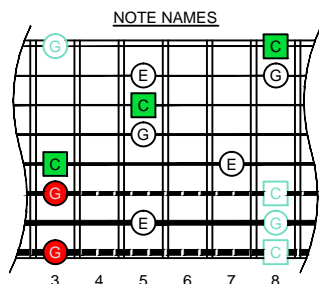

**C**  
 major arpeggio  
**BAGED**  
 octaves  
 8-string guitar  
 Drop E:  
**EBEADGBE**  
 box shapes  
 (3nps)

**5A3G1**  
 BOX  
 SHAPE  
 (3nps)

www.cagedoctaves.com

Zon Brookes

BAGED octaves (8-string guitar : Drop E - EBEADGBE) C major arpeggio : 5A3G1 box shape (3nps)

**BAGED octaves** (8-string guitar : Drop E - EBEADGBE) **C major arpeggio** ENTIRE FINGERBOARD NOTE NAMES : **5A3G1** box shape (3nps)

**BAGED octaves** (8-string guitar : Drop E - EBEADGBE) **C major arpeggio** ENTIRE FINGERBOARD INTERVALS : **5A3G1** box shape (3nps)