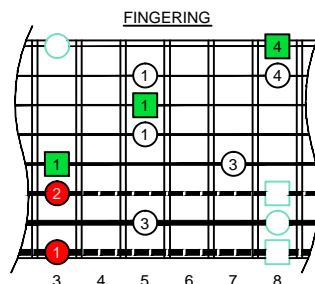

**C**  
 major arpeggio  
**BAGED**  
 octaves  
 8-string guitar  
 Drop E:  
**EBEADGBE**  
 box shapes  
 (3nps)

**5A3G1**  
 BOX  
 SHAPE  
 (3nps)

www.cagedoctaves.com

Zon Brookes

BAGED octaves (8-string guitar : Drop E - EBEADGBE) C major arpeggio : 5A3G1 box shape (3nps)

**BAGED octaves** (8-string guitar : Drop E - EBEADGBE) **C major arpeggio** ENTIRE FINGERBOARD NOTE NAMES : **5A3G1** box shape (3nps)

**BAGED octaves** (8-string guitar : Drop E - EBEADGBE) **C major arpeggio** ENTIRE FINGERBOARD INTERVALS : **5A3G1** box shape (3nps)