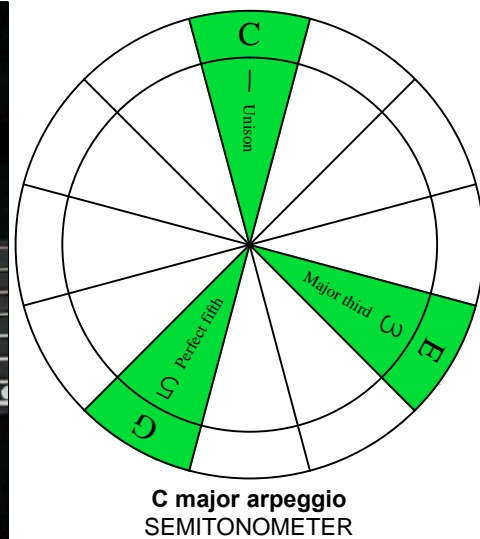

**C**  
 major arpeggio  
**BAGED**  
 octaves  
 8-string guitar  
 Drop E:  
**EBEADGBE**  
 box shapes  
 (3nps)

**5A3G1**  
 BOX  
 SHAPE  
 (3nps)

www.cagedoctaves.com

Zon Brookes

BAGED octaves (8-string guitar : Drop E - EBEADGBE) C major arpeggio : 5A3G1 box shape (3nps)

**BAGED octaves** (8-string guitar : Drop E - EBEADGBE) **C major arpeggio** ENTIRE FINGERBOARD NOTE NAMES : **5A3G1** box shape (3nps)

**BAGED octaves** (8-string guitar : Drop E - EBEADGBE) **C major arpeggio** ENTIRE FINGERBOARD INTERVALS : **5A3G1** box shape (3nps)