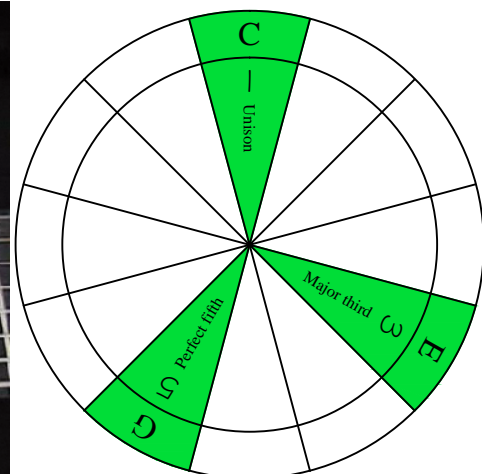

C
 major arpeggio
BAGED
 octaves
 8-string guitar
 Drop E:
EBEADGBE
 box shapes
 (3nps)

C major arpeggio
 SEMITONOMETER

8G6G3G1
 BOX
 SHAPE
 (3nps)

www.cagedoctaves.com

Zon Brookes

BAGED octaves (8-string guitar : Drop E - EBEADGBE) C major arpeggio : 8G6G3G1 box shape (3nps)

BAGED octaves (8-string guitar : Drop E - EBEADGBE) **C major arpeggio** ENTIRE FINGERBOARD NOTE NAMES : **8G6G3G1** box shape (3nps)

BAGED octaves (8-string guitar : Drop E - EBEADGBE) **C major arpeggio** ENTIRE FINGERBOARD INTERVALS : **8G6G3G1** box shape (3nps)