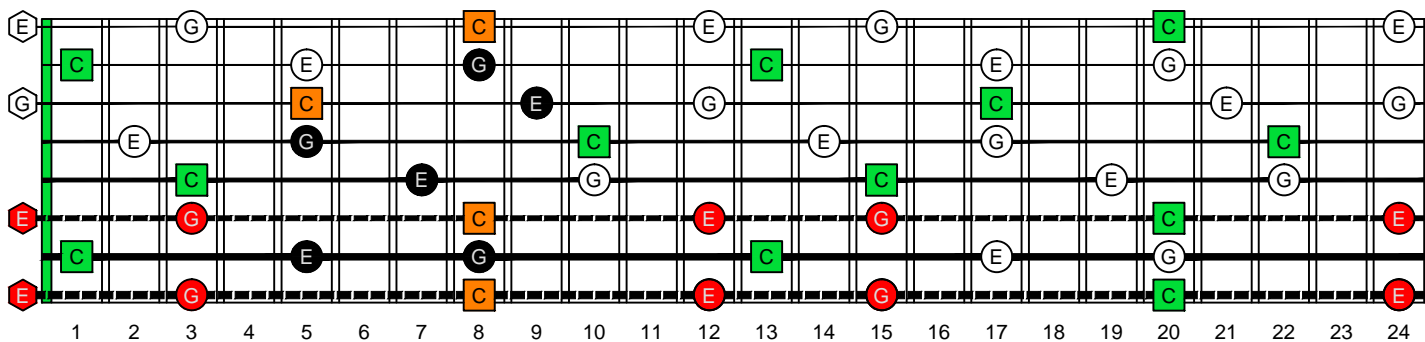

C
 major arpeggio
BAGED
 octaves
 8-string guitar
 Drop E:
EBEADGBE
 box shapes
 (3nps)

C major arpeggio
 SEMITONOMETER

8G6G3G1
 BOX
 SHAPE
 (3nps)

www.cagedoctaves.com

Zon Brookes

BAGED octaves (8-string guitar : Drop E - EBEADGBE) C major arpeggio : 8G6G3G1 box shape (3nps)

BAGED octaves (8-string guitar : Drop E - EBEADGBE) **C major arpeggio** ENTIRE FINGERBOARD NOTE NAMES : **8G6G3G1** box shape (3nps)

BAGED octaves (8-string guitar : Drop E - EBEADGBE) **C major arpeggio** ENTIRE FINGERBOARD INTERVALS : **8G6G3G1** box shape (3nps)