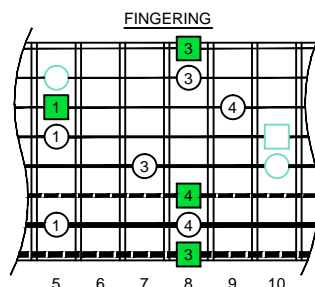

C
 major arpeggio
BAGED
 octaves
 8-string guitar
 Drop E:
EBEADGBE
 box shapes
 (3nps)

C major arpeggio
 SEMITONOMETER

8G6G3G1
 BOX
 SHAPE
 (3nps)

www.cagedoctaves.com

Zon Brookes

BAGED octaves (8-string guitar : Drop E - EBEADGBE) C major arpeggio : 8G6G3G1 box shape (3nps)

BAGED octaves (8-string guitar : Drop E - EBEADGBE) **C major arpeggio** ENTIRE FINGERBOARD NOTE NAMES : **8G6G3G1** box shape (3nps)

BAGED octaves (8-string guitar : Drop E - EBEADGBE) **C major arpeggio** ENTIRE FINGERBOARD INTERVALS : **8G6G3G1** box shape (3nps)