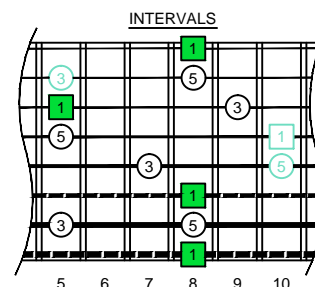

C
 major arpeggio
BAGED
 octaves
 8-string guitar
 Drop E:
EBEADGBE
 box shapes
 (3nps)

C major arpeggio
 SEMITONOMETER

8G6G3G1
 BOX
 SHAPE
 (3nps)

www.cagedoctaves.com

Zon Brookes

BAGED octaves (8-string guitar : Drop E - EBEADGBE) C major arpeggio : 8G6G3G1 box shape (3nps)

BAGED octaves (8-string guitar : Drop E - EBEADGBE) **C major arpeggio** ENTIRE FINGERBOARD NOTE NAMES : **8G6G3G1** box shape (3nps)

BAGED octaves (8-string guitar : Drop E - EBEADGBE) **C major arpeggio** ENTIRE FINGERBOARD INTERVALS : **8G6G3G1** box shape (3nps)