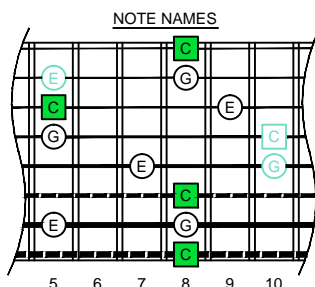

C
 major arpeggio
BAGED
 octaves
 8-string guitar
 Drop E:
EBEADGBE
 box shapes
 (3nps)

C major arpeggio
 SEMITONOMETER

8G6G3G1
 BOX
 SHAPE
 (3nps)

www.cagedoctaves.com

Zon Brookes

BAGED octaves (8-string guitar : Drop E - EBEADGBE) C major arpeggio : 8G6G3G1 box shape (3nps)

BAGED octaves (8-string guitar : Drop E - EBEADGBE) **C major arpeggio** ENTIRE FINGERBOARD NOTE NAMES : **8G6G3G1** box shape (3nps)

BAGED octaves (8-string guitar : Drop E - EBEADGBE) **C major arpeggio** ENTIRE FINGERBOARD INTERVALS : **8G6G3G1** box shape (3nps)