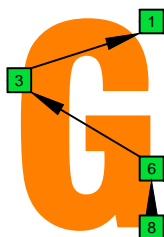

C
 major arpeggio
BAGED
 octaves
 8-string guitar
 Drop E:
EBEADGBE
 box shapes
 (3nps)

C major arpeggio
 SEMITONOMETER

8G6G3G1
 BOX
 SHAPE
 (3nps)

www.cagedoctaves.com

Zon Brookes

BAGED octaves (8-string guitar : Drop E - EBEADGBE) C major arpeggio : 8G6G3G1 box shape (3nps)

BAGED octaves (8-string guitar : Drop E - EBEADGBE) **C major arpeggio** ENTIRE FINGERBOARD NOTE NAMES : **8G6G3G1** box shape (3nps)

BAGED octaves (8-string guitar : Drop E - EBEADGBE) **C major arpeggio** ENTIRE FINGERBOARD INTERVALS : **8G6G3G1** box shape (3nps)