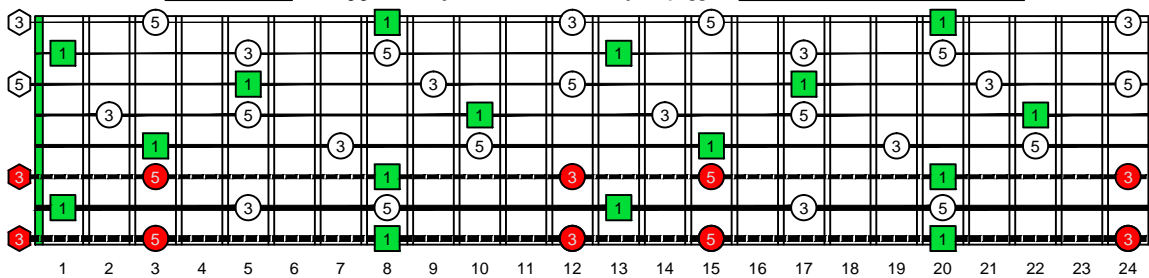

BAGED octaves (8-string guitar : Drop E - EBEADGBE) C major arpeggio - ENTIRE FINGERBOARD NOTE NAMES

BAGED octaves (8-string guitar : Drop E - EBEADGBE) C major arpeggio - ENTIRE FINGERBOARD INTERVALS

C major arpeggio BAGED octaves 8-string guitar Drop E: EBEADGBE box shapes (3nps)

C major arpeggio SEMITONOMETER

Diagrams for box shapes B, BA, AG, G, E, ED, D, B with associated fret numbers and note names.

Grid of diagrams showing note names, fingering, and intervals for various box shapes across frets.