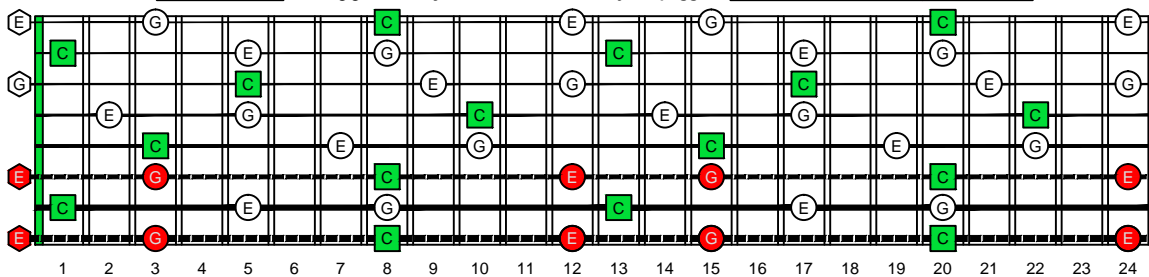

BAGED octaves (8-string guitar : Drop E - EBEADGBE) C major arpeggio - ENTIRE FINGERBOARD NOTE NAMES

BAGED octaves (8-string guitar : Drop E - EBEADGBE) C major arpeggio - ENTIRE FINGERBOARD INTERVALS

C major arpeggio BAGED octaves 8-string guitar Drop E: EBEADGBE box shapes (3nps)

C major arpeggio SEMITONOMETER

Diagrams for box shapes B, BA, AG, G, E, ED, D, B with associated fret numbers and note names.

Grid of diagrams showing note names, fingering, and intervals for various box shapes across frets.