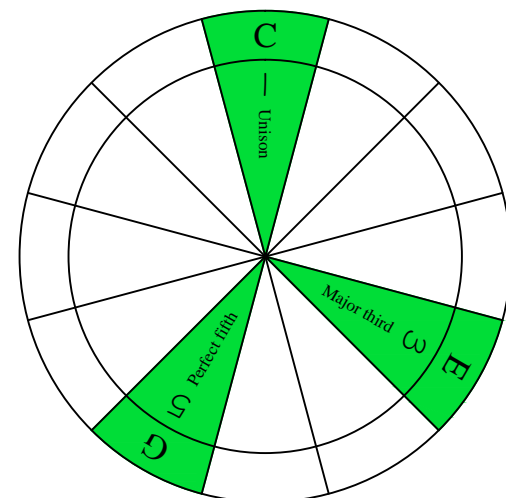

BAGED octaves (8-string guitar : Drop E - EBEADGBE) C major arpeggio - ENTIRE FINGERBOARD NOTE NAMES

BAGED octaves (8-string guitar : Drop E - EBEADGBE) C major arpeggio - ENTIRE FINGERBOARD INTERVALS

C major arpeggio BAGED octaves 8-string guitar Drop E: EBEADGBE box shapes (3nps)

C major arpeggio SEMITONOMETER

Diagrams for box shapes B, BA, AG, G, E, ED, D, B with associated fret numbers and note names.

Grid of diagrams showing note names, fingering, and intervals for various box shapes across frets.